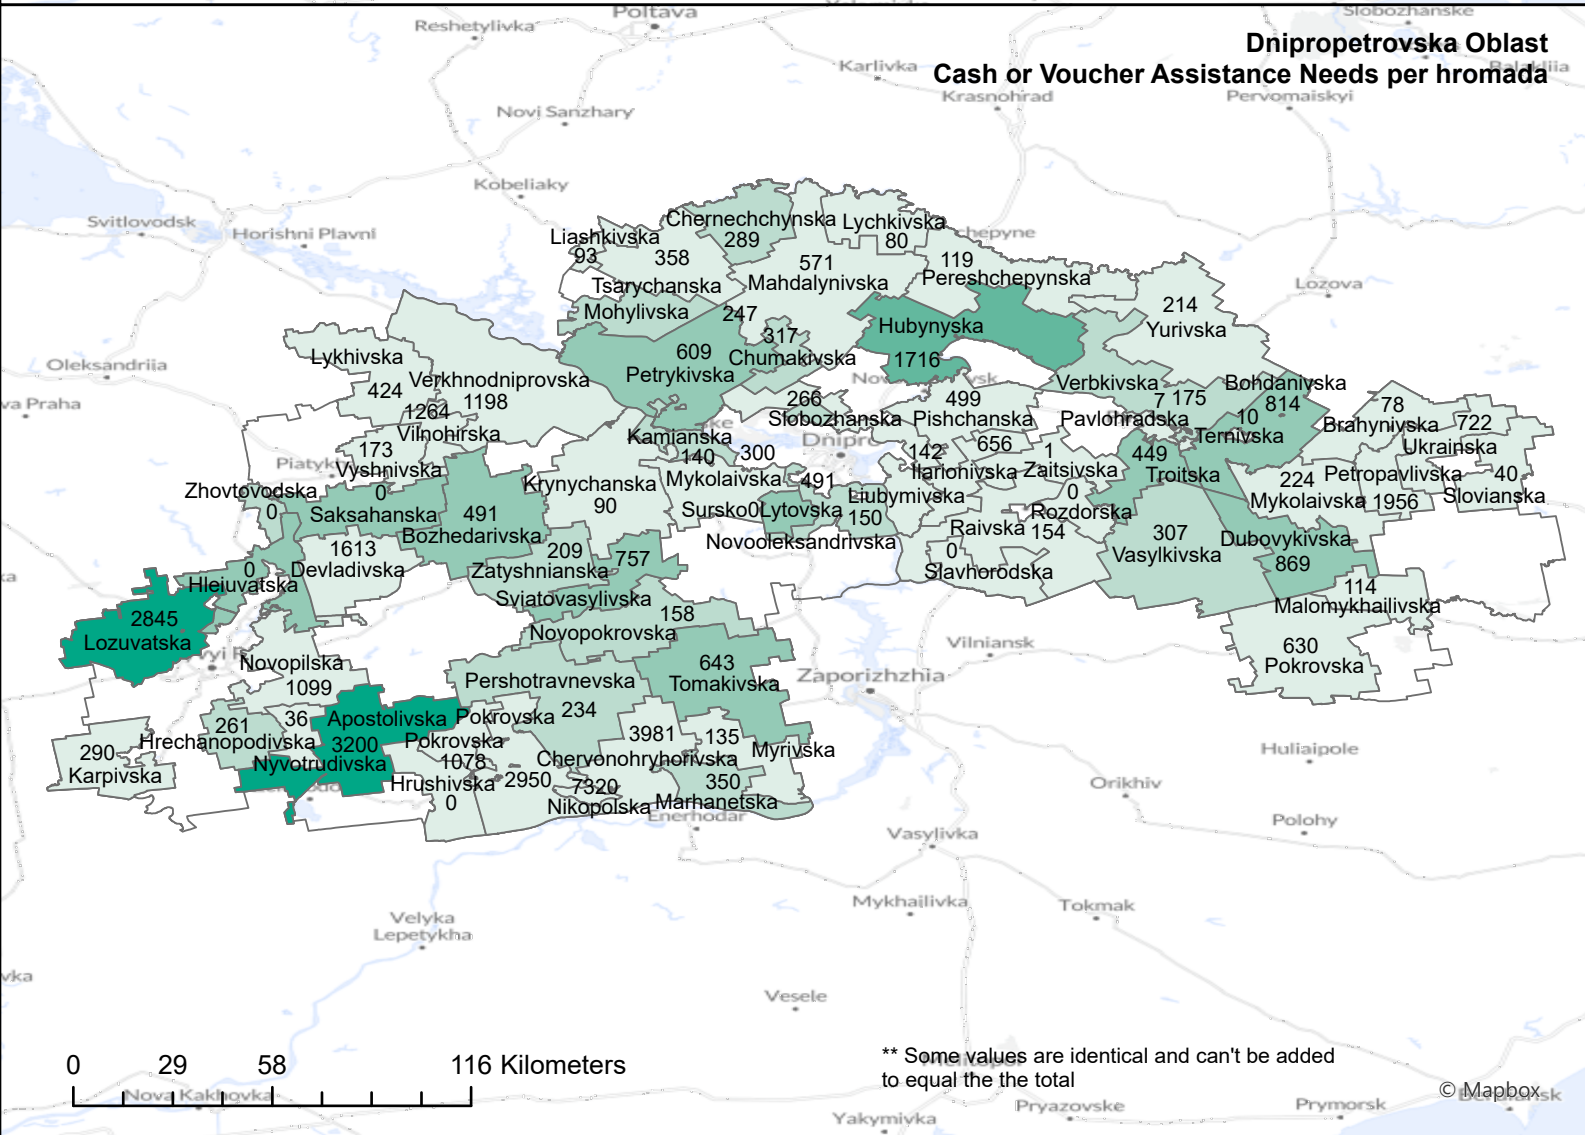

## Dnipropetrovska Oblast In-kind Assistance Needs in Hromada

## Dnipropetrovska Oblast Cash or Voucher Assistance Needs per hromada

0 29 58 116 Kilometers

\*\* Some values are identical and can't be added to equal the the total