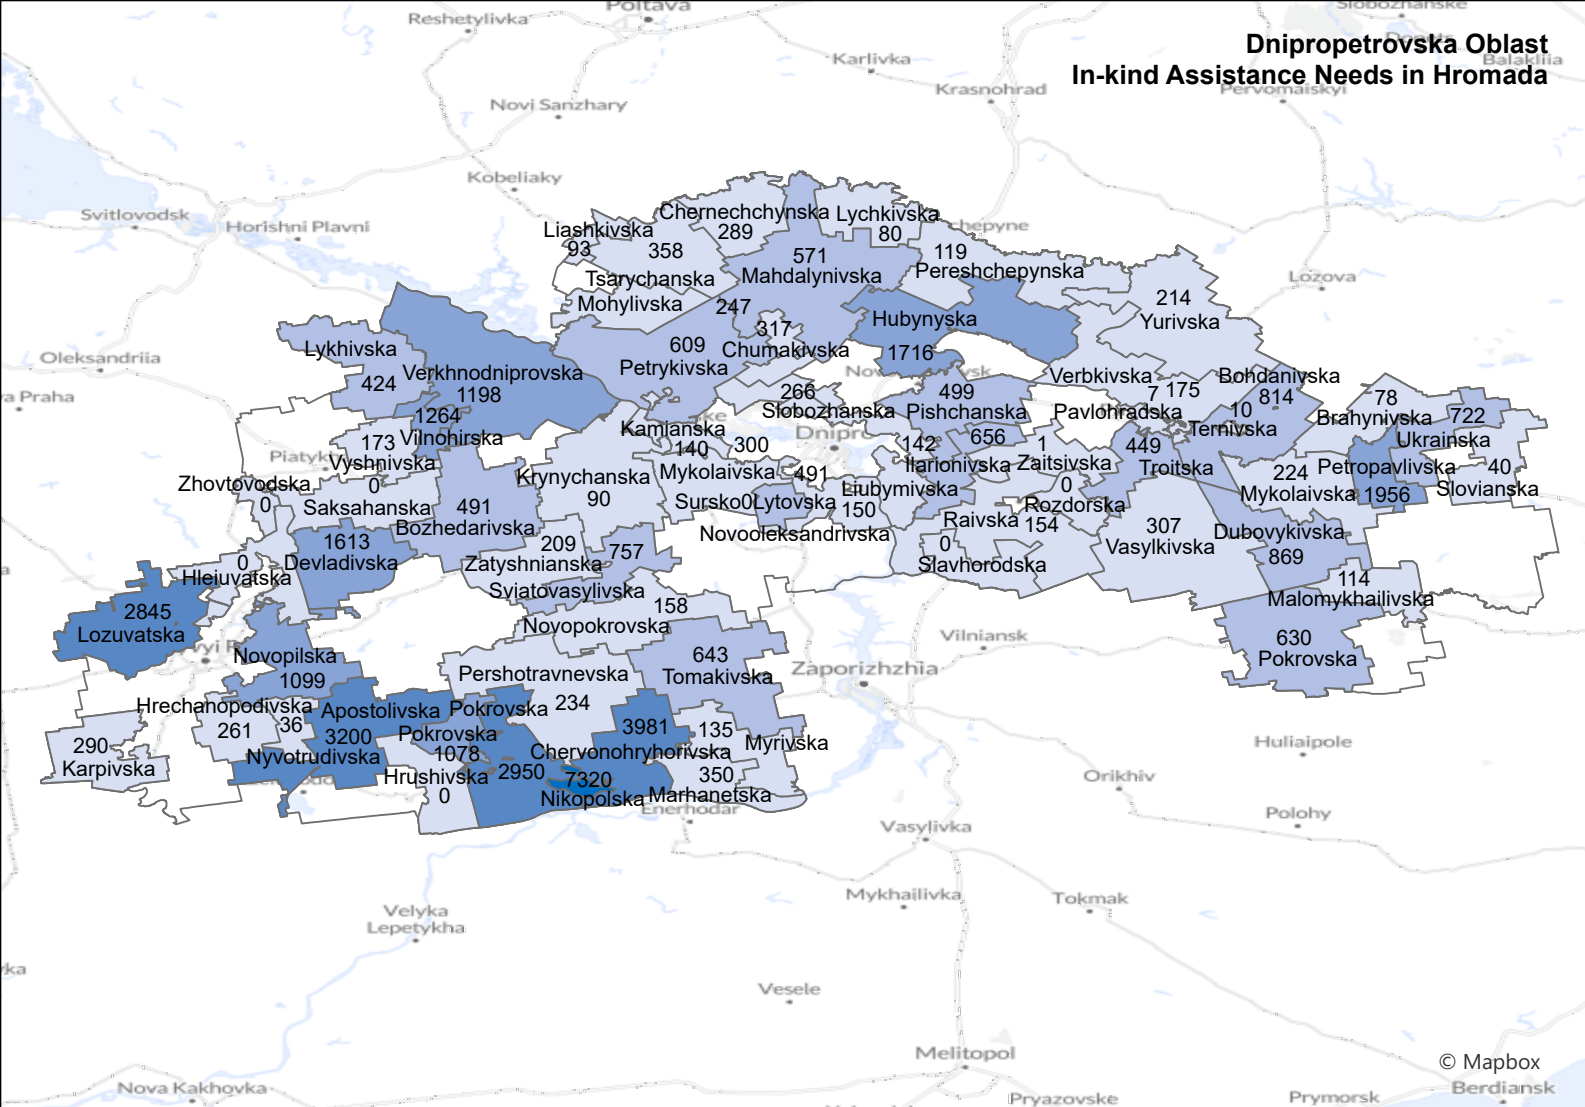

## Dnipropetrovska Oblast In-kind Assistance Needs in Hromada

## Dnipropetrovska Oblast Cash or Voucher Assistance Needs per hromada

0 29 58 116 Kilometers

\*\* Some values are identical and can't be added to equal the the total