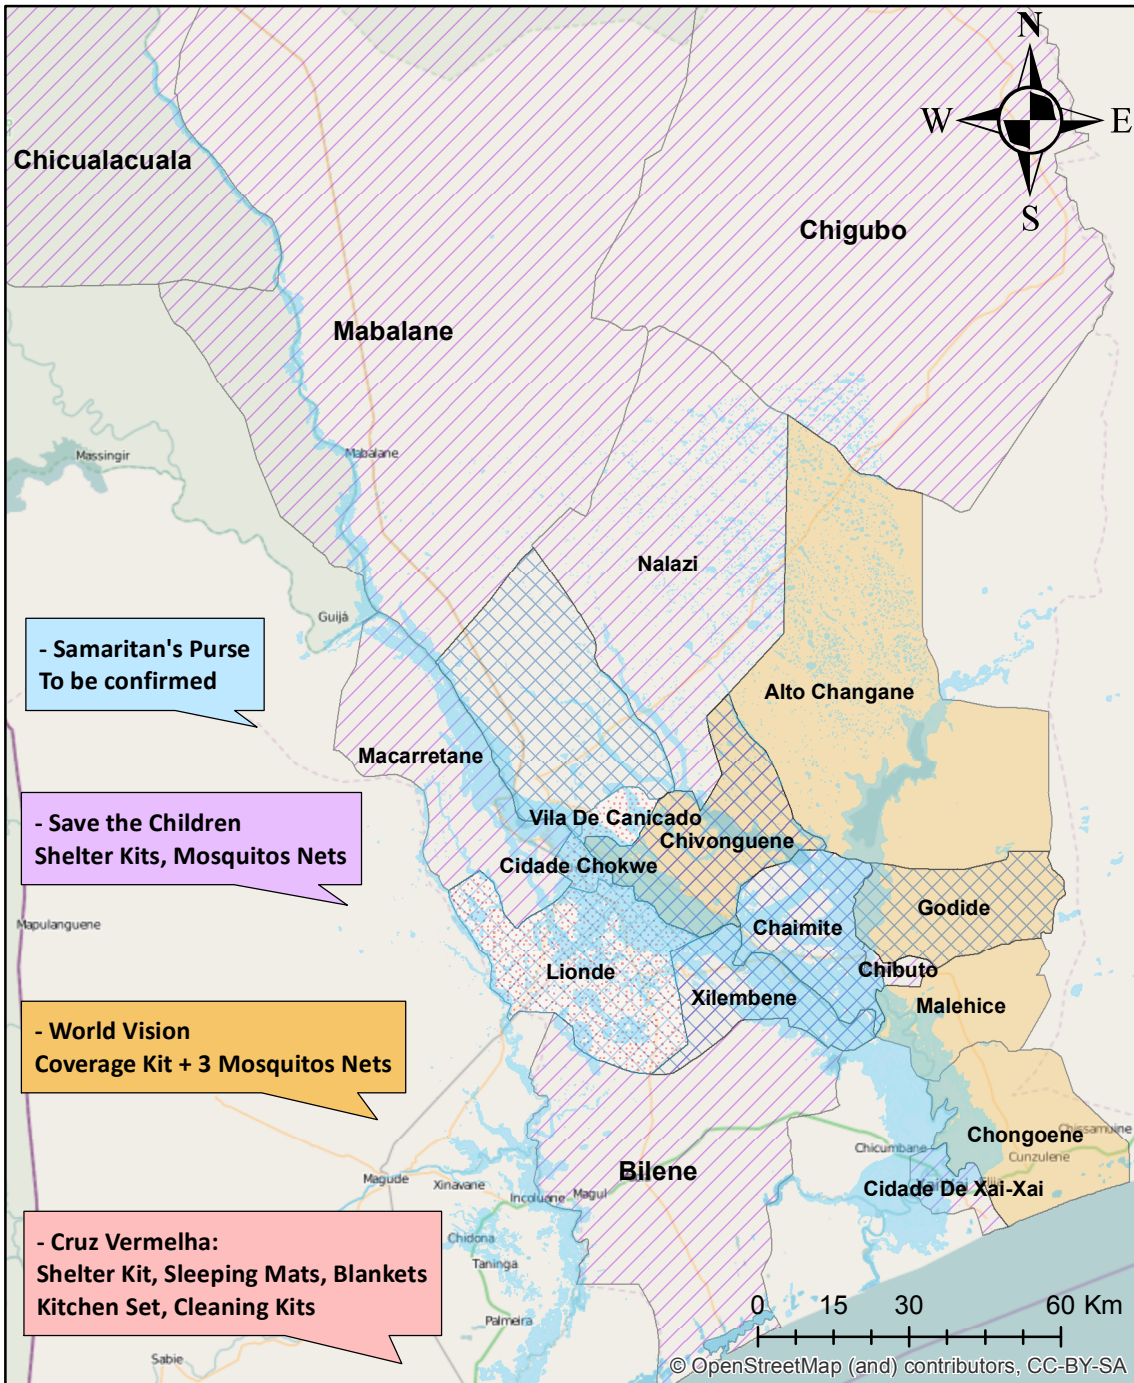

Sector do Abrigo - Shelter Cluster
Moçambique Cheias 2013 - 2013 Floods

Mapa 3W

Organizações

-  Flooded_Area
-  Cruz Vermelha
-  Samaritan's Purse
-  Save The Children
-  World Vision

Spatial Files From: Cenacarta/GADM
 Geographic Coordinate Sytem:
 WGS 1984 World Mercator
 Shelter Cluster Mozambique - IM
 Date: 18-Mar-2013
 Paper Size Print: A4
 1:1,500,000
 Boundaries and names shown and the
 designations used on this map
 do not imply official endorsement or
 acceptance by Shelter Cluster