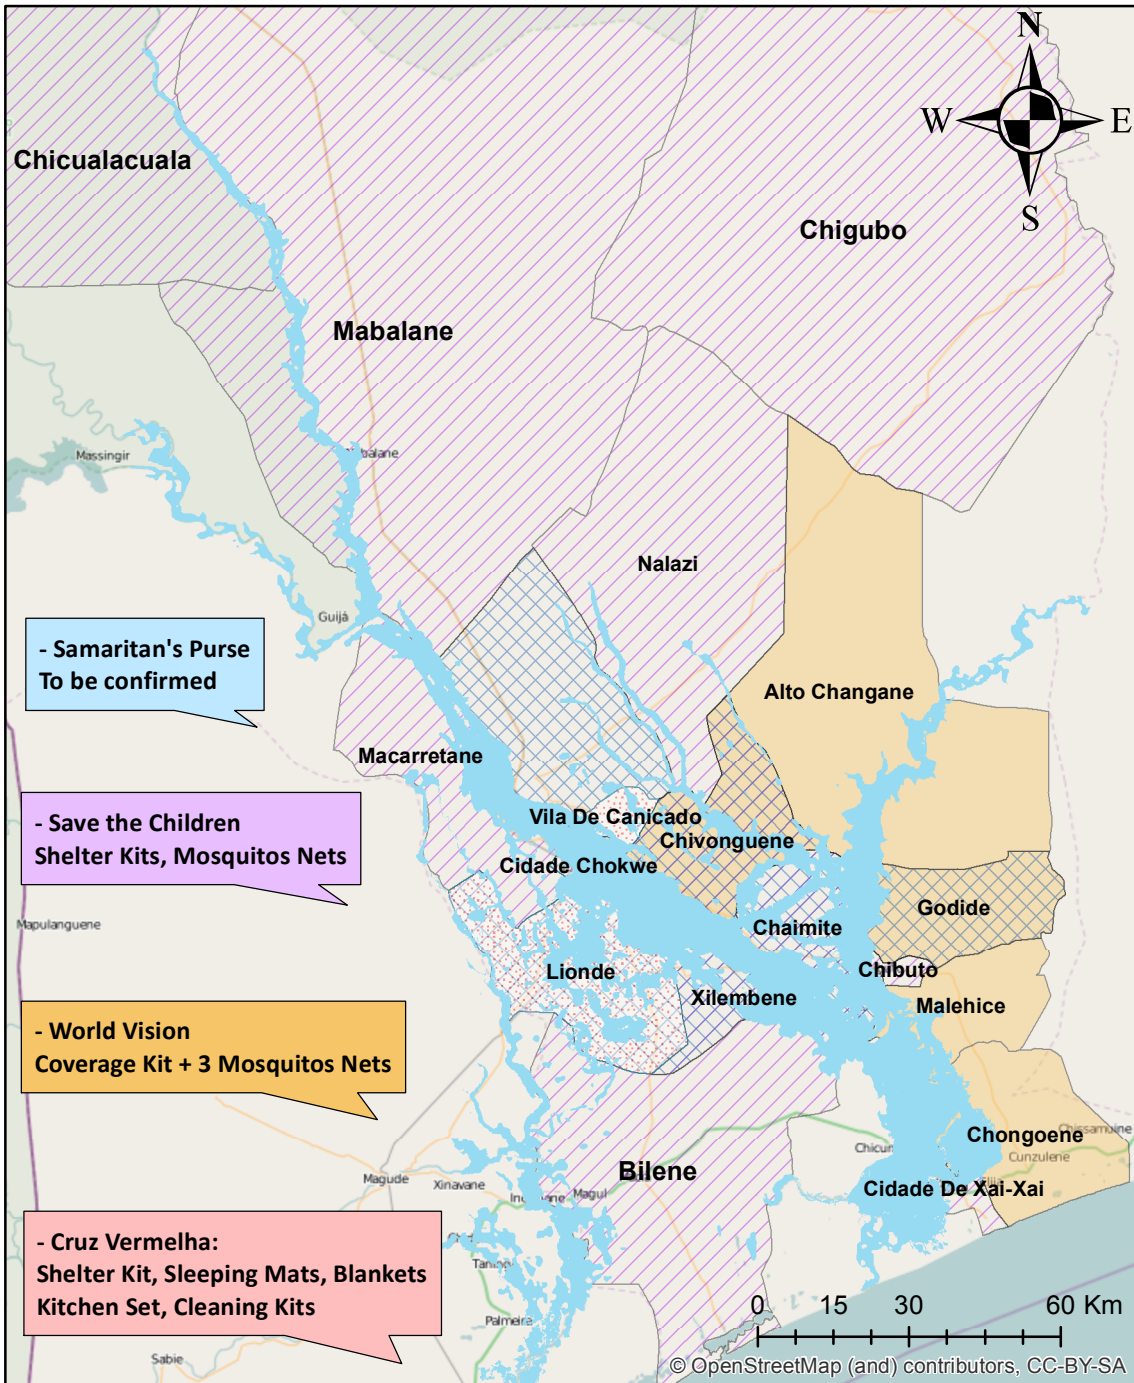

Sector do Abrigo - Shelter Cluster
Moçambique Cheias 2013 - 2013 Floods

Mapa 3W

Organizações

-  Cumulative Flood Extent
-  Cruz Vermelha
-  Samaritan's Purse
-  Save The Children
-  World Vision

Spatial Files From: Cenacarta/GADM
 Geographic Coordinate Sytem:
 WGS 1984 World Mercator
 Shelter Cluster Mozambique - IM
 Date: 12-Mar-2013
 Paper Size Print: A4
 1:1,500,000
 Boundaries and names shown and the
 designations used on this map
 do not imply official endorsement or
 acceptance by Shelter Cluster