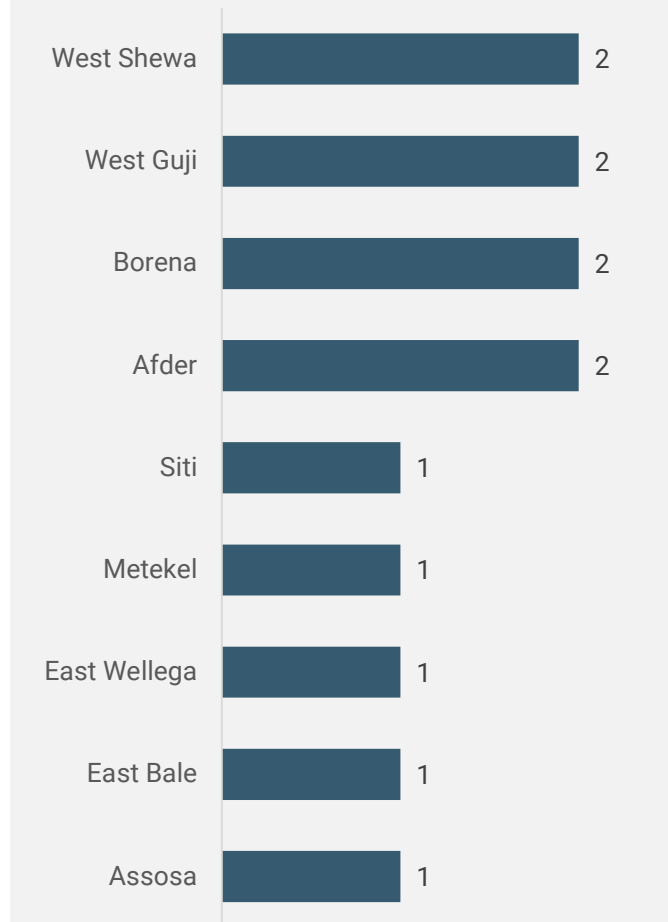

Benishangul Gumz Region	
Implementing Partner	Project Holder
DEC	UNHCR
ASDEPO	ASDEPO

Oromia Region	
Implementing Partner	Project Holder
ASDEPO	IRC
FIDO	FIDO
PAD	RRF/IOM
NCS	CRS

Somali Region	
Implementing Partner	Project Holder
CAAP	RRF/IOM
IRC	IRC

Note: The presence map shows presence of partners during the reporting month

**7** Active Partners

Active Partners per Region per Zone

Top Contributing Donors

Donors

Implementing Partners