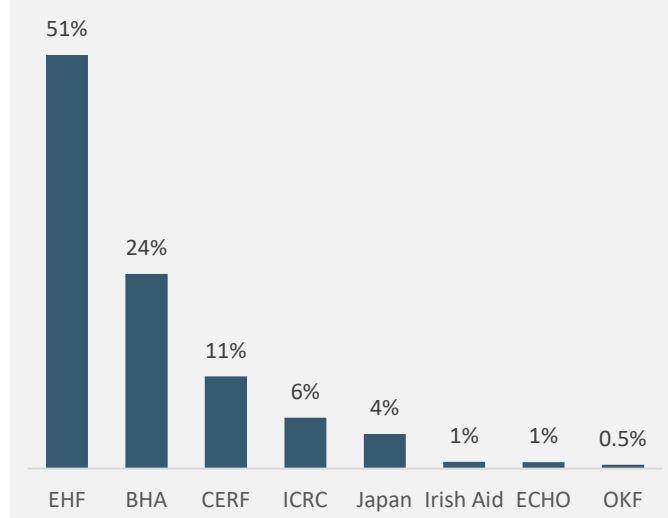

Benishangul Gumz Region	
Implementing Partner	Project Holder
DEC	UNHCR
ASDEPO	ASDEPO

Oromia Region	
Implementing Partner	Project Holder
ASDEPO	IRC
FIDO	FIDO
PAD	RRF/IOM
NCS	CRS

Somali Region	
Implementing Partner	Project Holder
CAAP	RRF/IOM
IRC	IRC

Note: The presence map shows presence of partners during the reporting month

**7** Active Partners

Active Partners per Region per Zone

Top Contributing Donors

Donors

Implementing Partners