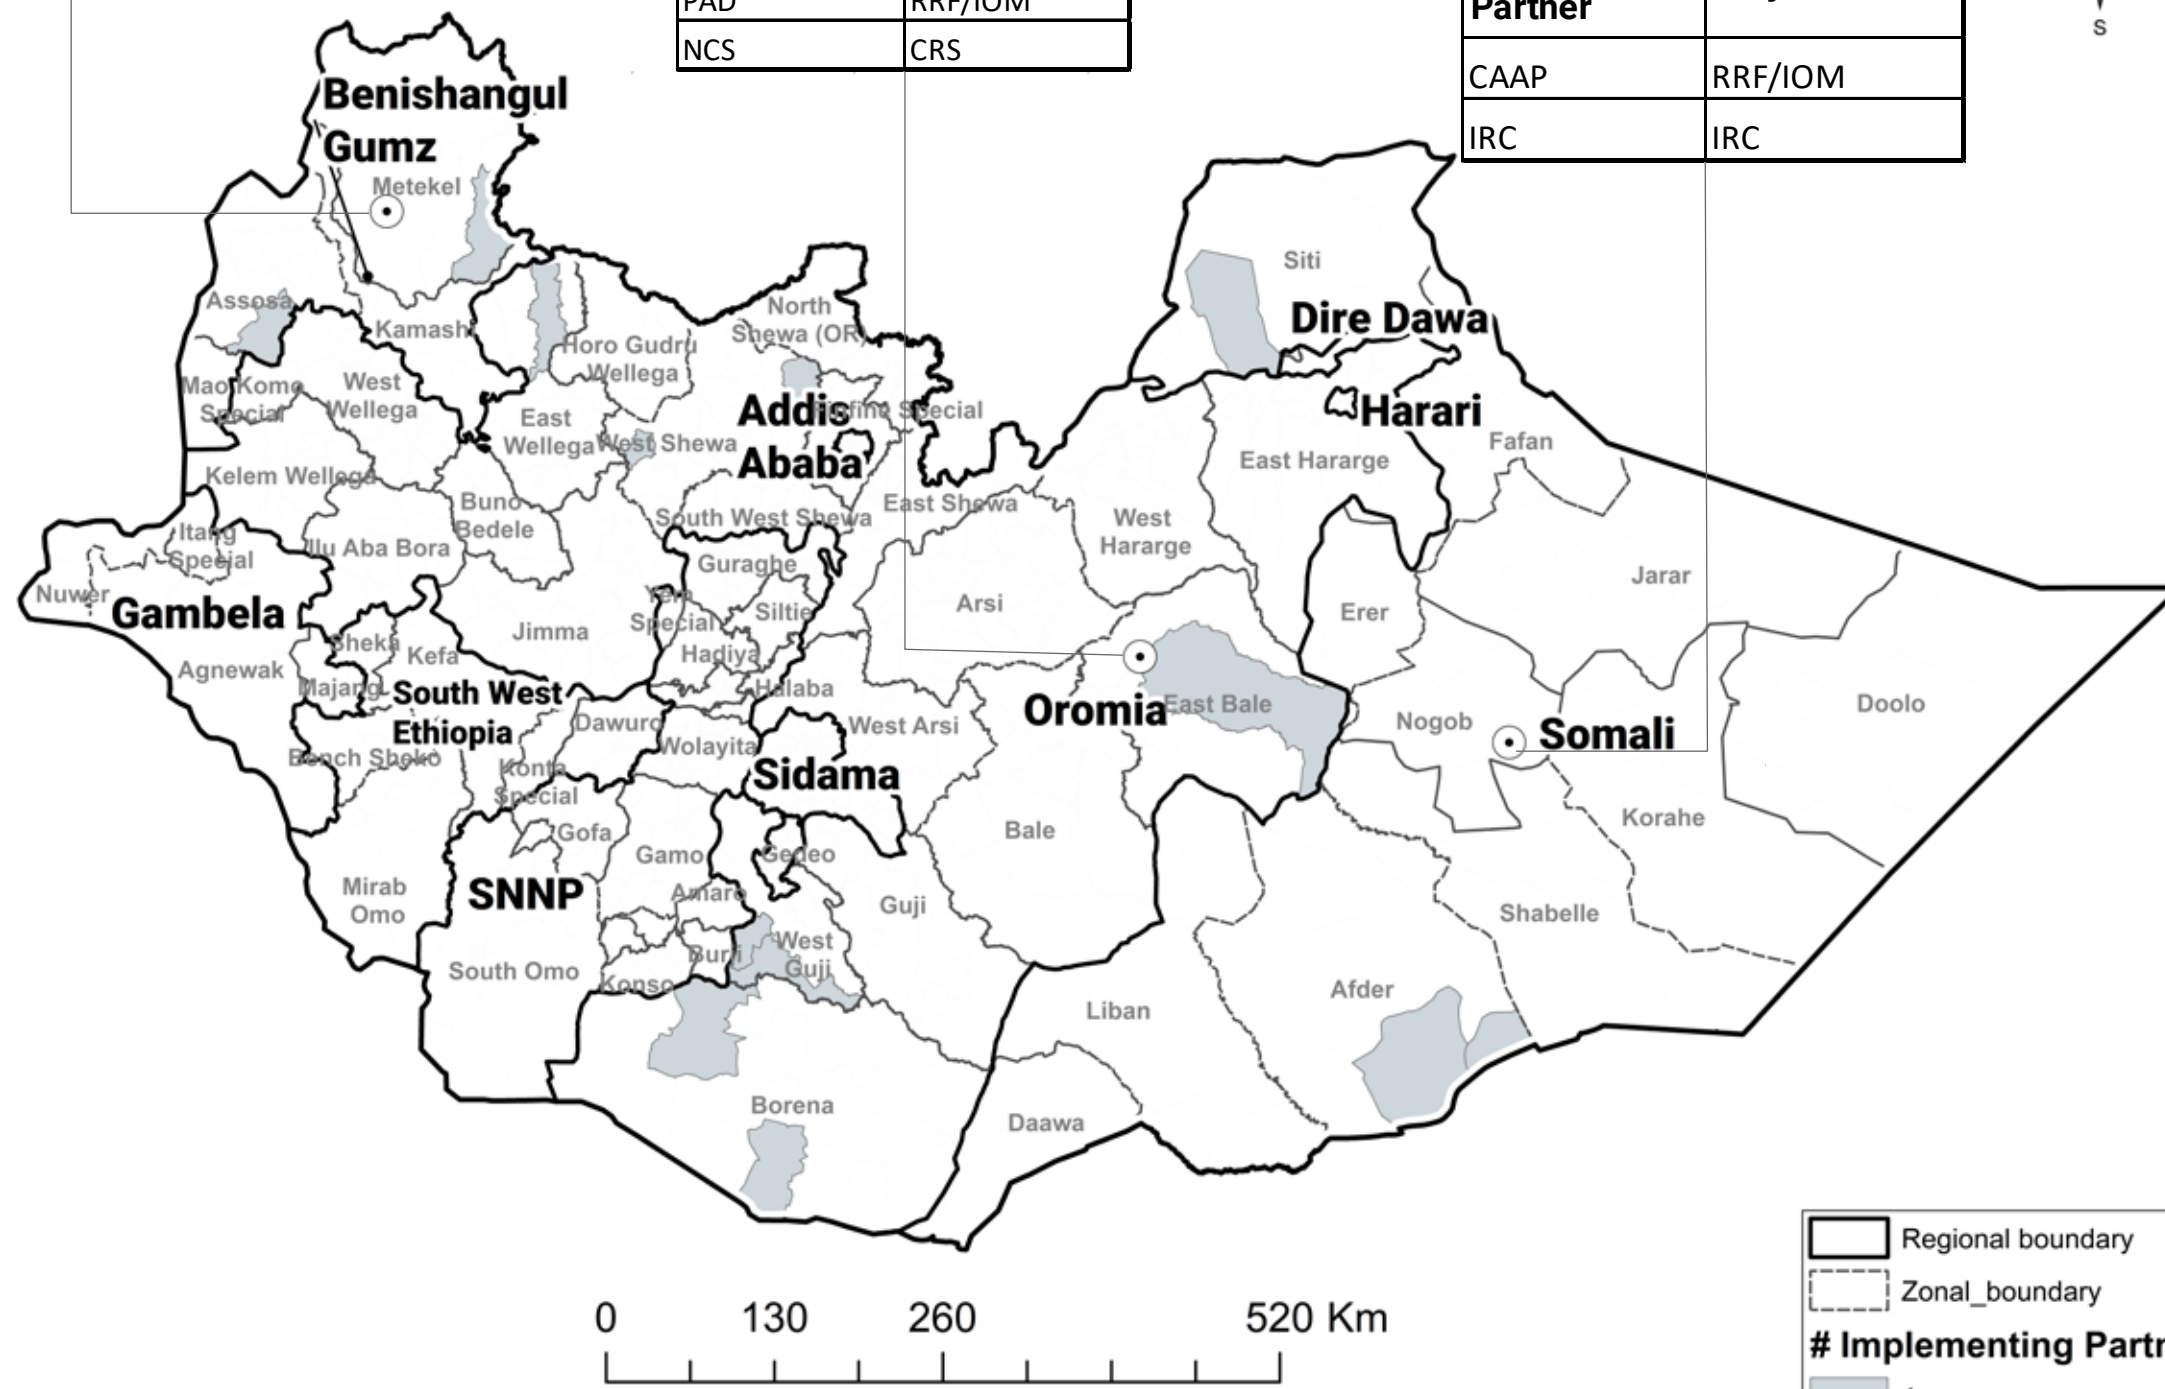

Benishangul Gumz Region	
Implementing Partner	Project Holder
DEC	UNHCR
ASDEPO	ASDEPO

Oromia Region	
Implementing Partner	Project Holder
ASDEPO	IRC
FIDO	FIDO
PAD	RRF/IOM
NCS	CRS

Somali Region	
Implementing Partner	Project Holder
CAAP	RRF/IOM
IRC	IRC

Note: The presence map shows presence of partners during the reporting month

**7** Active Partners

Active Partners per Region per Zone

Top Contributing Donors

Donors

Implementing Partners