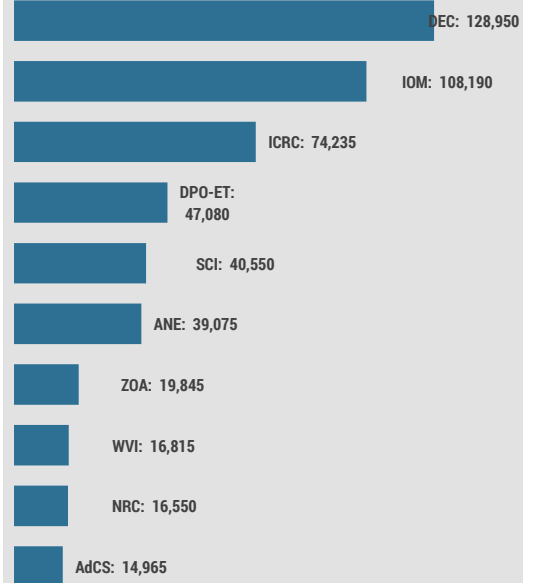

SNNP REGION	
Implementing Partner	Project Holder
ANE	UNHCR
ERCS	ERCS
IOM	IOM

TIGRAY REGION	
Implementing Partner	Project Holder
AdCS	CRS
ANE	UNHCR
DEC	UNHCR
DPO	RRF/IOM
DPO-ET	COOPI
DRC	DRC
IOM	IOM
NRC	NRC
SCI	SWAN
WVI	SWAN
ZOA	ZOA

AFAR REGION	
Implementing Partner	Project Holder
COOPI	COOPI
VWDO	RRF/IOM
GOAL	GOAL

SOMALI REGION	
Implementing Partner	Project Holder
ANE	UNHCR
CAAP	RRF/IOM
IOM	IOM
SESEDA	RRF/IOM

25 Active Partners

National NGOs : 13

International NGOs : 10

UN Agencies : 2

Top 10 Partners reached population

No of Zones by Project Holders

No of Active Regions 7

No of Active Zones 28

Project Holders are organizations working in partnership with National or International Implementing NGOs