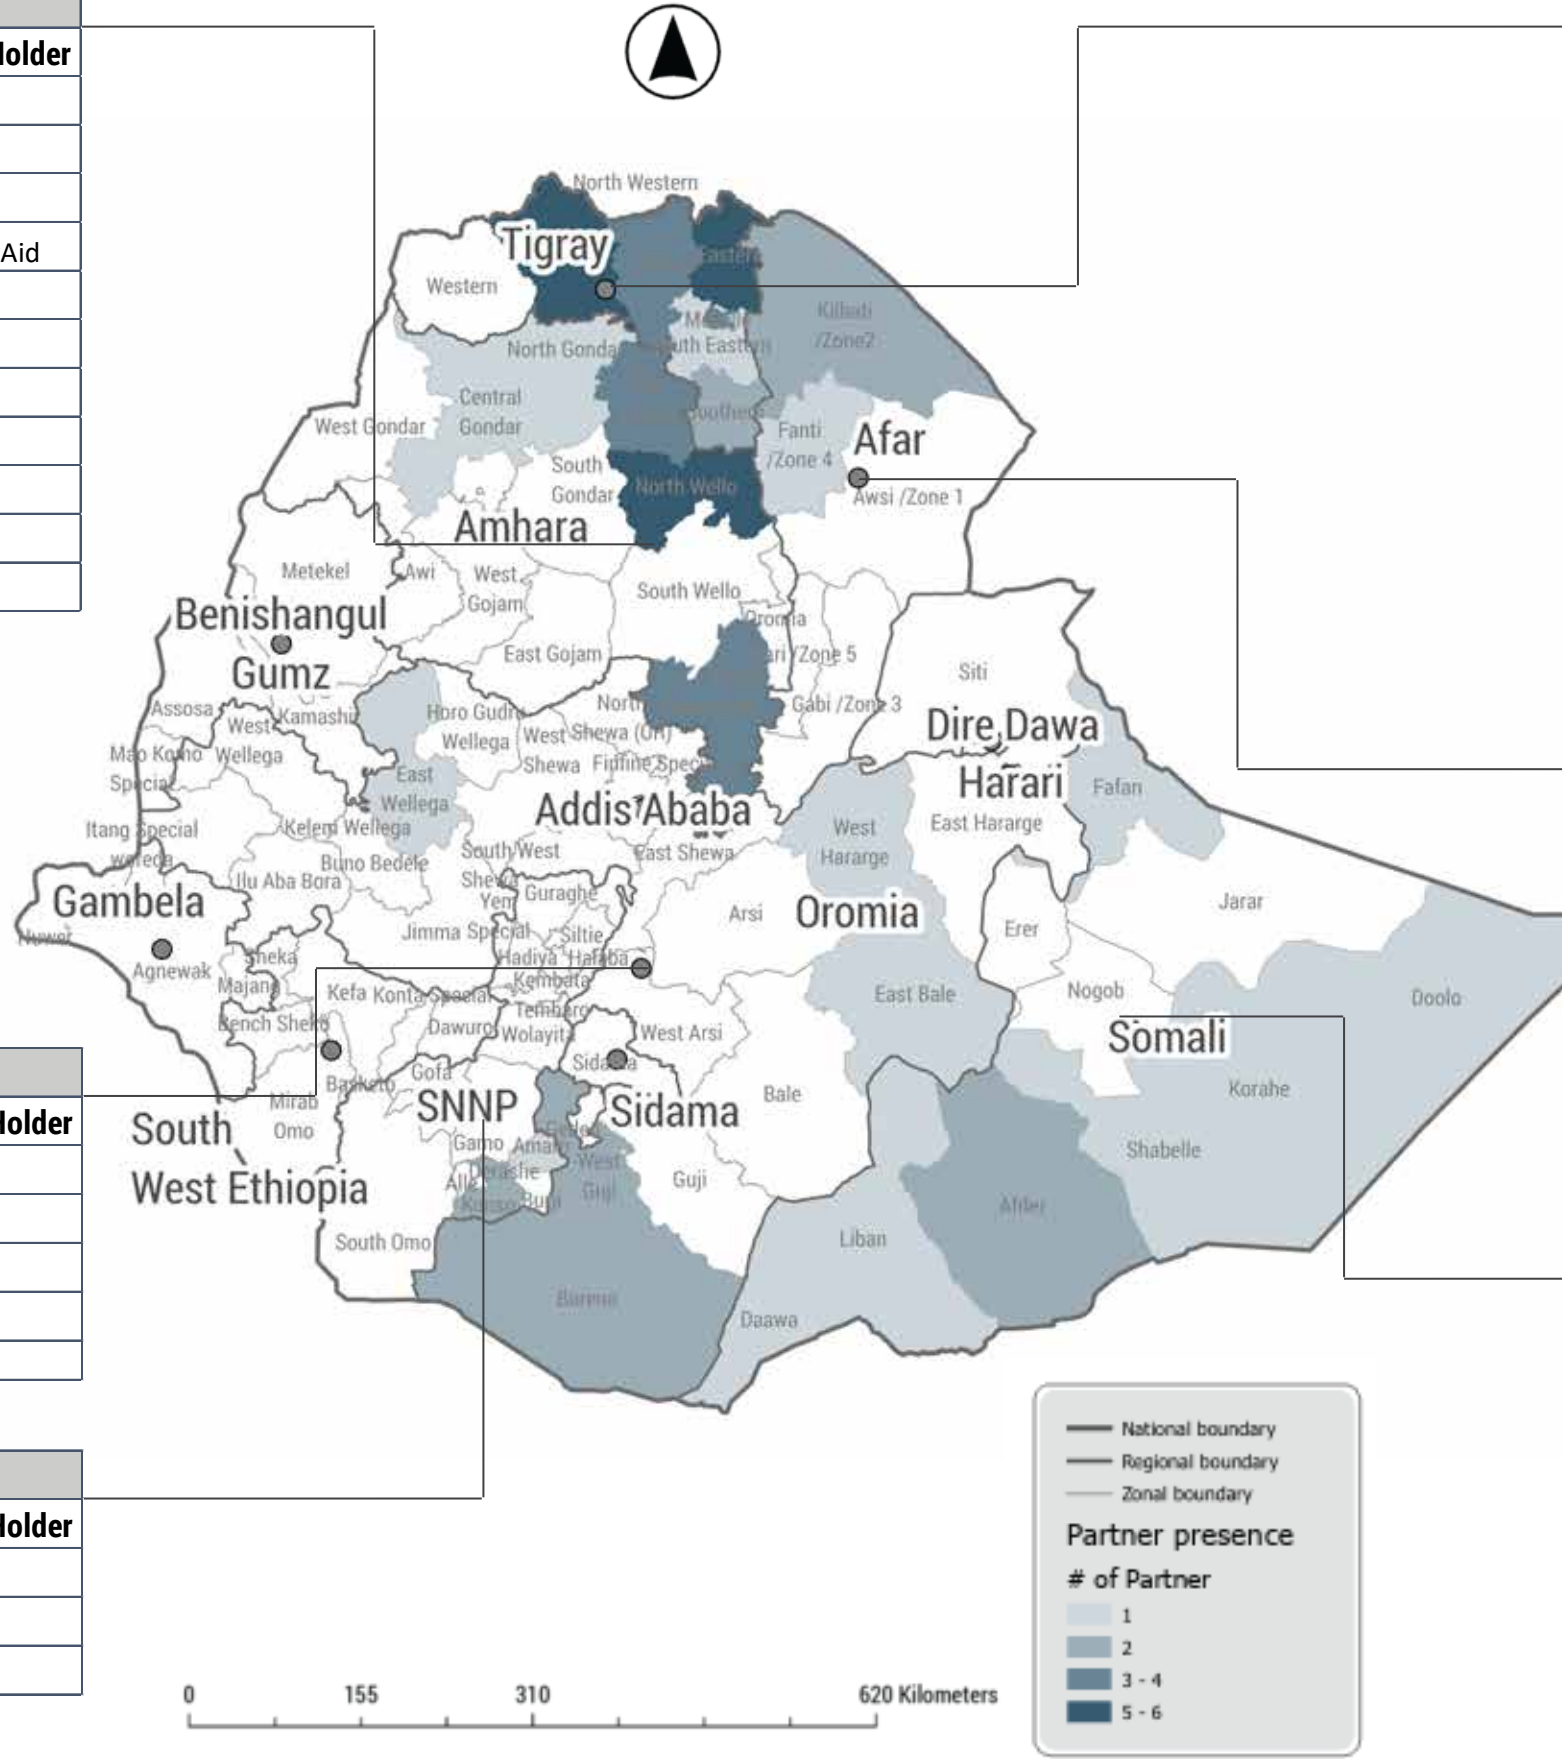

AMHARA REGION	
Implementing Partner	Project Holder
AEID	AEID
COOPI	COOPI
DEC	UNHCR
EECMY	Christian Aid
GOAL	GOAL
ICRC	ICRC
IOM	IOM
PAD	AEID
SCI	SCI
SP	SP
Tesfa Birhan	SOS

OROMIA REGION	
Implementing Partner	Project Holder
ANE	UNHCR
FIDO	FIDO
IOM	IOM
PAD	RRF/IOM
PIN	PIN

SNNP REGION	
Implementing Partner	Project Holder
ANE	UNHCR
ERCS	ERCS
IOM	IOM

TIGRAY REGION	
Implementing Partner	Project Holder
AdCS	CRS
ANE	UNHCR
DEC	UNHCR
DPO	RRF/IOM
DPO-ET	COOPI
DRC	DRC
IOM	IOM
NRC	NRC
SCI	SWAN
WVI	SWAN
ZOA	ZOA

AFAR REGION	
Implementing Partner	Project Holder
COOPI	COOPI
VWDO	RRF/IOM
GOAL	GOAL

SOMALI REGION	
Implementing Partner	Project Holder
ANE	UNHCR
CAAP	RRF/IOM
IOM	IOM
SESEDA	RRF/IOM

25 Active Partners

National NGOs : 13

International NGOs : 10

UN Agencies : 2

Top 10 Partners reached population

No of Zones by Project Holders

No of Active Regions 7

No of Active Zones 28

Project Holders are organizations working in partnership with National or International Implementing NGOs