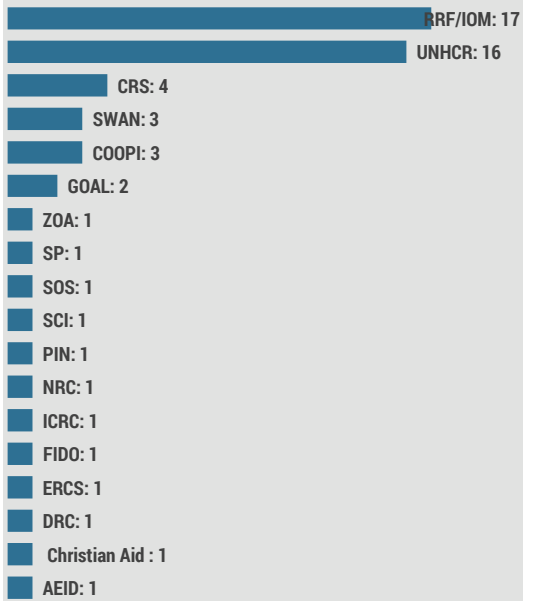

SNNP REGION	
Implementing Partner	Project Holder
ANE	UNHCR
ERCS	ERCS
IOM	IOM

TIGRAY REGION	
Implementing Partner	Project Holder
AdCS	CRS
ANE	UNHCR
DEC	UNHCR
DPO	RRF/IOM
DPO-ET	COOPI
DRC	DRC
IOM	IOM
NRC	NRC
SCI	SWAN
WVI	SWAN
ZOA	ZOA

AFAR REGION	
Implementing Partner	Project Holder
COOPI	COOPI
VWDO	RRF/IOM
GOAL	GOAL

SOMALI REGION	
Implementing Partner	Project Holder
ANE	UNHCR
CAAP	RRF/IOM
IOM	IOM
SESEDA	RRF/IOM

25 Active Partners

National NGOs : 13

International NGOs : 10

UN Agencies : 2

Top 10 Partners reached population

No of Zones by Project Holders

No of Active Regions 7

No of Active Zones 28

Project Holders are organizations working in partnership with National or International Implementing NGOs