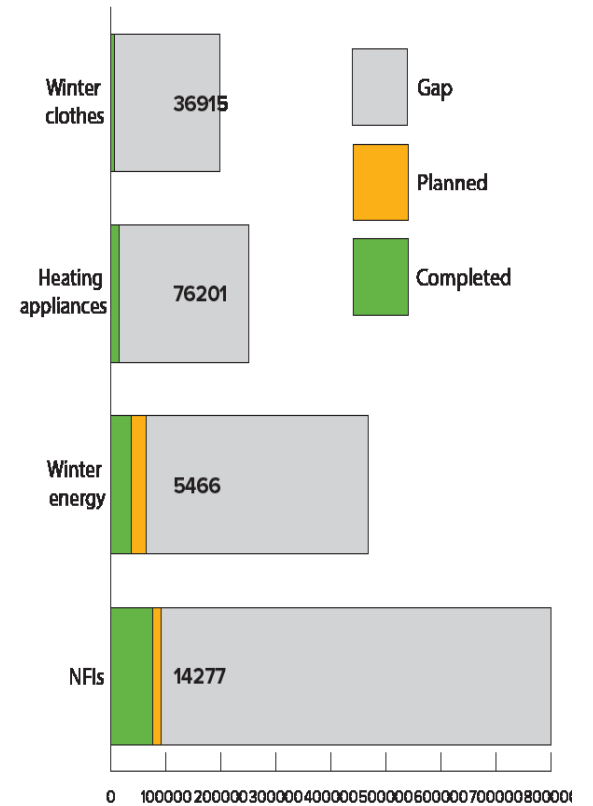

of People Reached with NFI Support

Cluster Lead Co-Chair

[Shelter Cluster East Hub](#)

[Shelter Cluster Ukraine](#)

contact: wynveen@unhcr.org