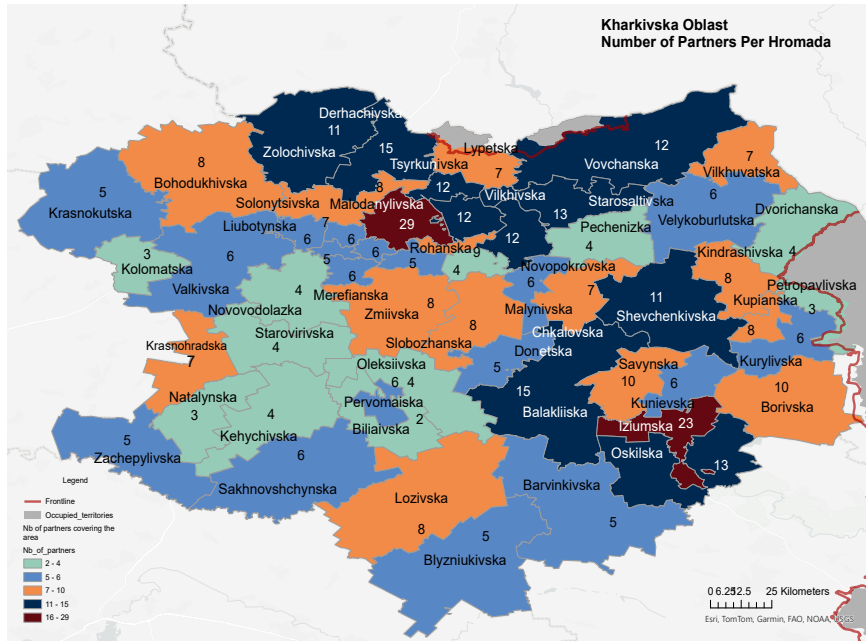

### Overview of Response

49 reporting organizations

50 unique implementing partners

37 % of activities implemented through cash

63 % of activities implemented in-kind

### Shelter Response

18502 people reached with emergency shelter materials

67351 people reached with humanitarian repairs

### Non-Food Item Response

96281 people reached with non-food items

73298 people reached with solid fuel

### # of People Reached with Shelter Support