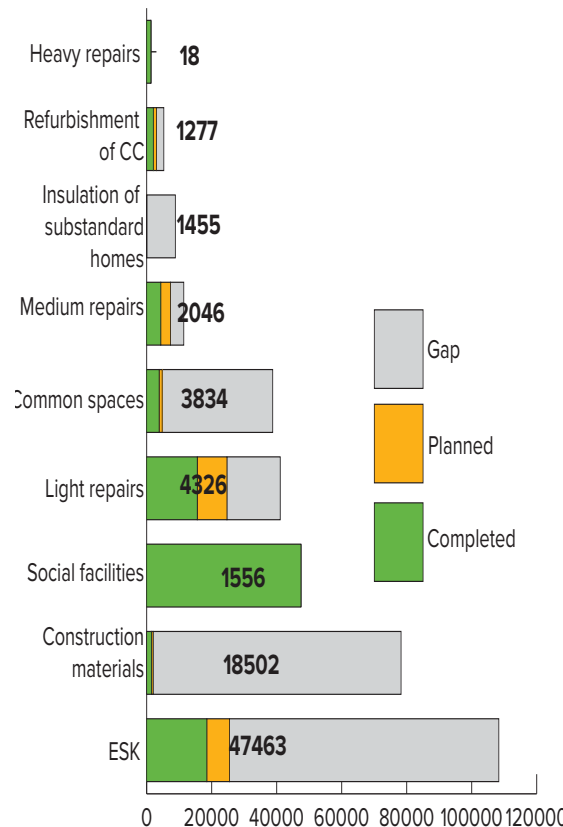

### Overview of Response

49 reporting organizations

50 unique implementing partners

37 % of activities implemented through cash

63 % of activities implemented in-kind

### Shelter Response

18502 people reached with emergency shelter materials

67351 people reached with humanitarian repairs

### Non-Food Item Response

96281 people reached with non-food items

73298 people reached with solid fuel

### # of People Reached with Shelter Support