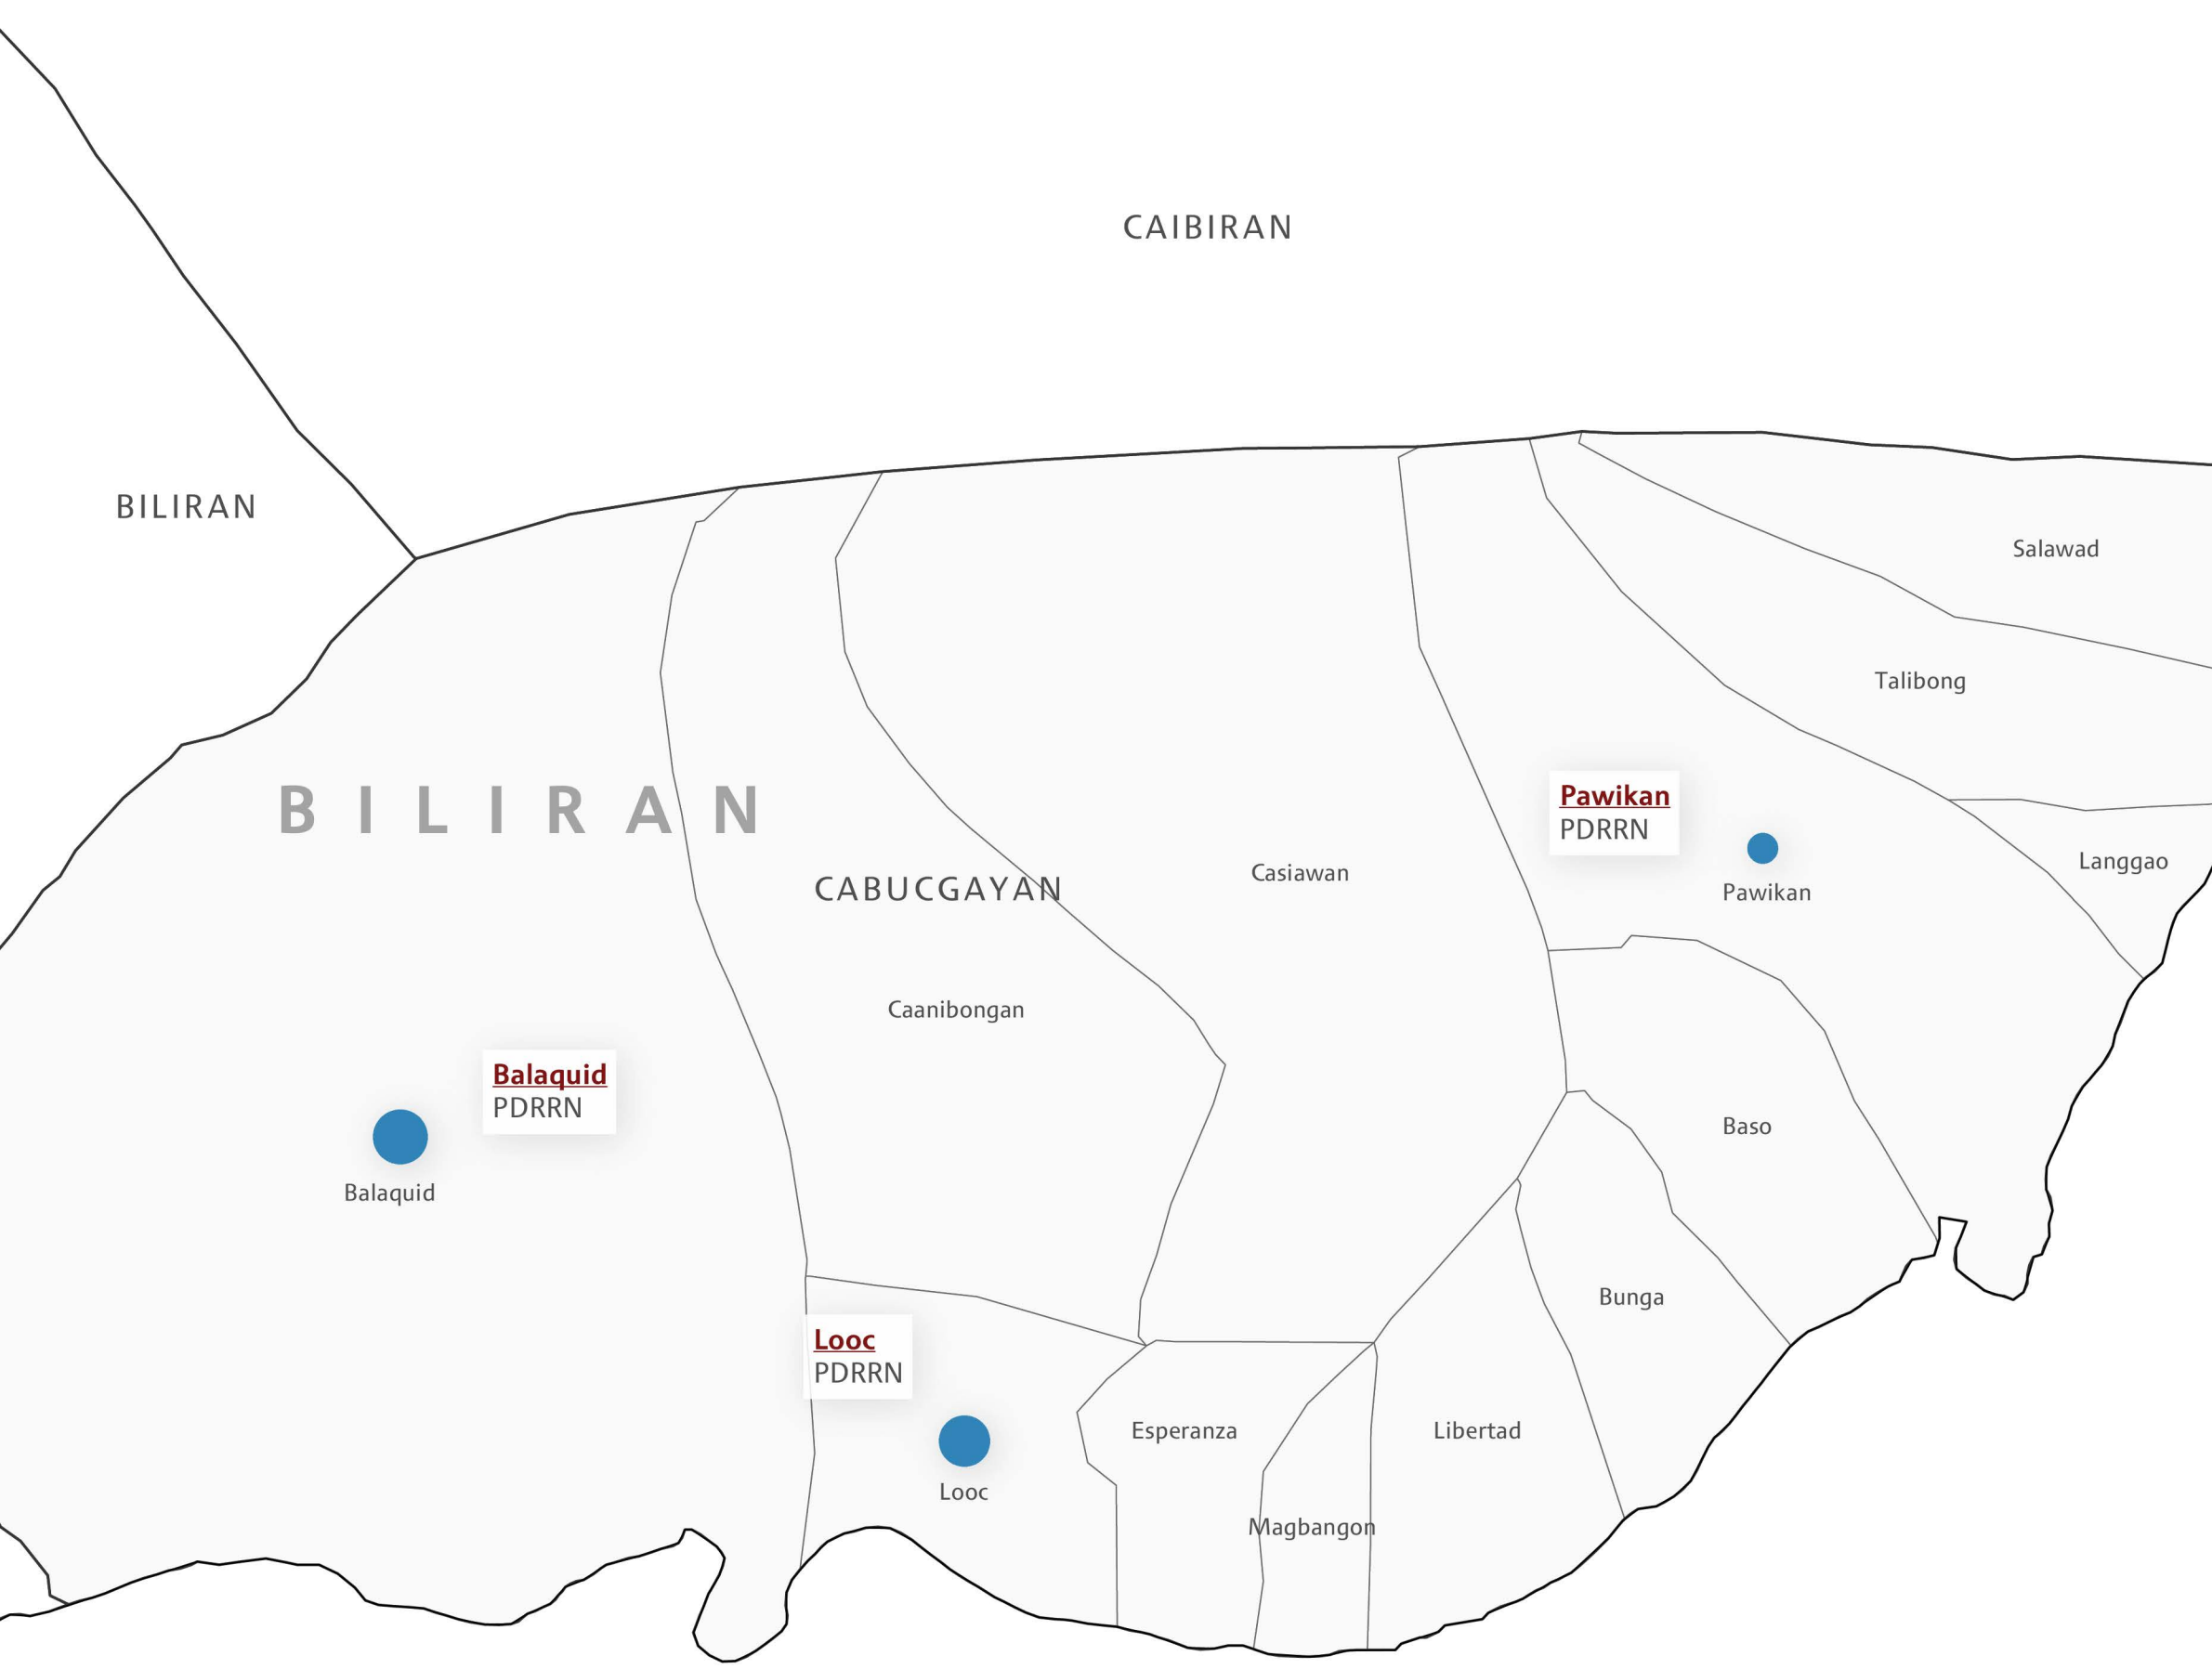

Recovery Shelter Activities by Barangay: Cabucgayan, Biliran

3W map summary

Produced November 5, 2014

Who What Where (3W) information on shelter activities represents agency information reported to the Humanitarian Shelter Working Group by October 6, 2014.

Recovery Shelter Activities refers to the shelter activities defined within the HSWG Recovery Shelter Guidelines available here: sheltercluster.org/Asia/Philippines/Typhoon%20Haiyan%202013/Documents/Recovery%20Shelter%20Guidelines.pdf

Targeted HH : Shelter Intervention Type and Quantity

Municipality Total

Pie chart of total does not conform to the above scale for the map

Data Sources: Humanitarian Shelter Working Group, GADM

The depiction and use of boundaries, and names and associated data shown here do not imply endorsement or acceptance by the Humanitarian Shelter Working Group.