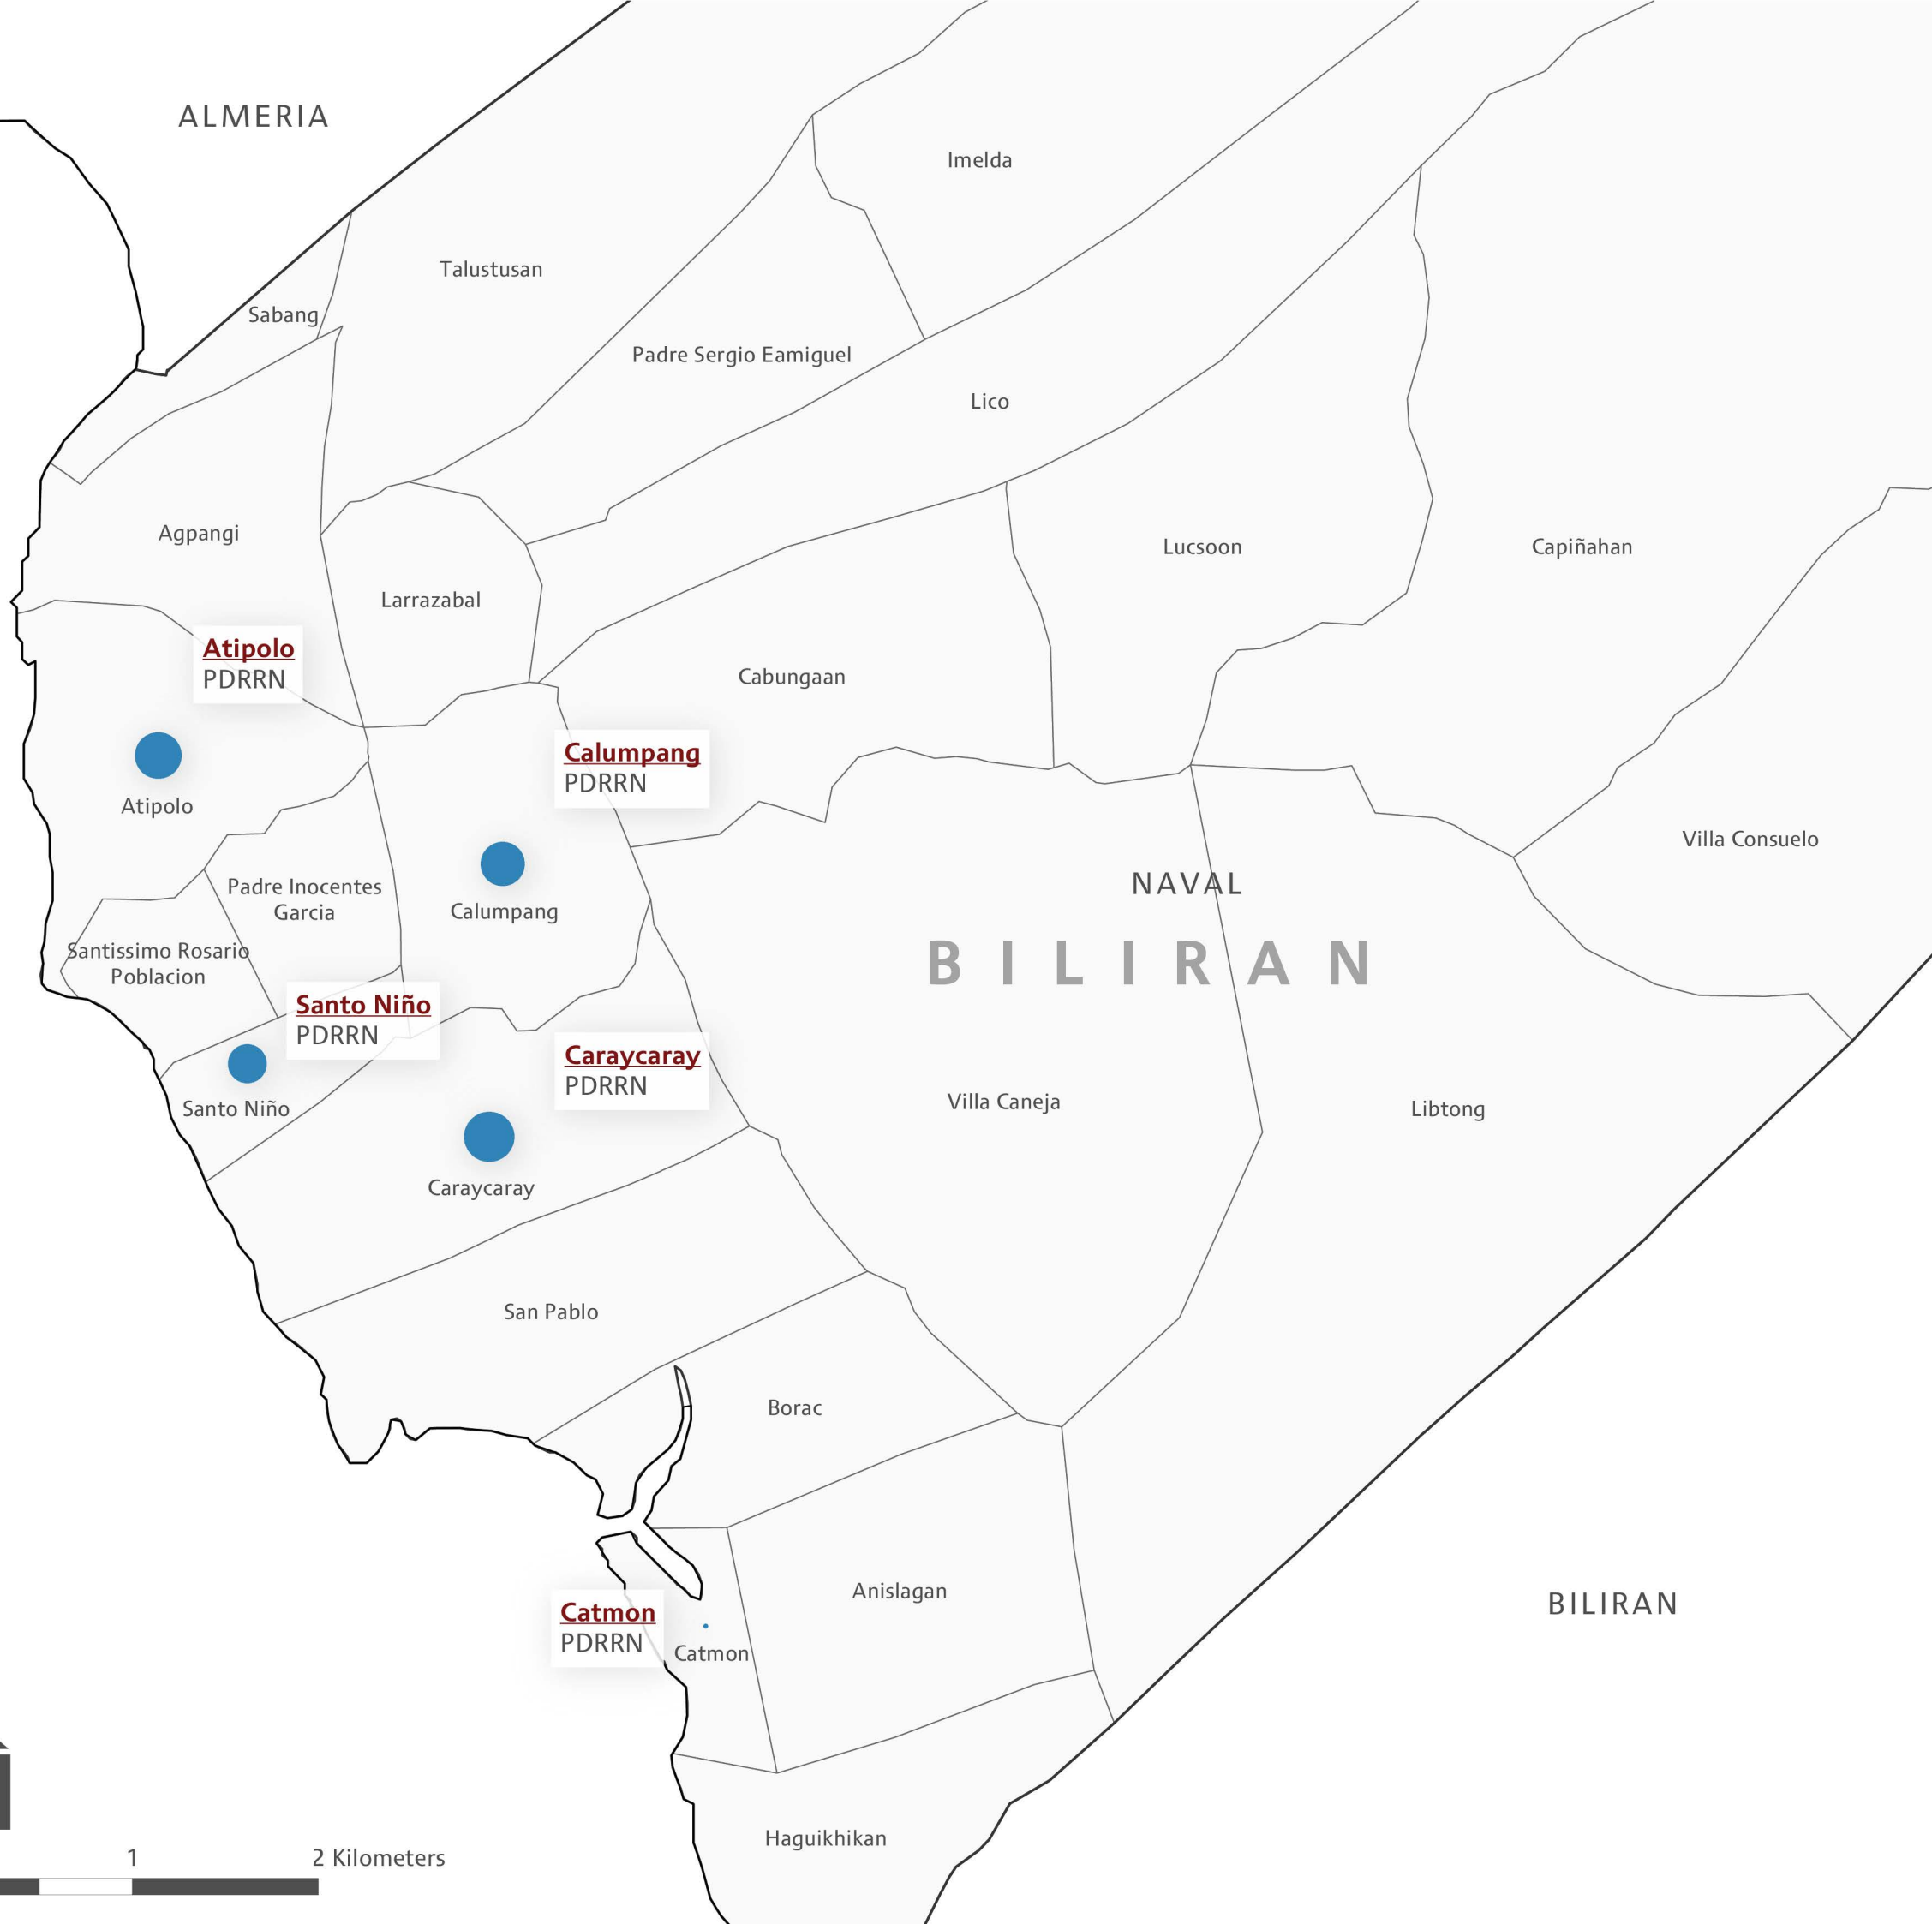

# Recovery Shelter Activities by Barangay: Naval, Biliran

3W map summary

Produced November 5, 2014

**Who What Where (3W)** information on shelter activities represents agency information reported to the Humanitarian Shelter Working Group by October 6, 2014.

**Recovery Shelter Activities** refers to the shelter activities defined within the HSWG Recovery Shelter Guidelines available here: [sheltercluster.org/Asia/Philippines/Typhoon%20Haiyan%202013/Documents/Recovery%20Shelter%20Guidelines.pdf](http://sheltercluster.org/Asia/Philippines/Typhoon%20Haiyan%202013/Documents/Recovery%20Shelter%20Guidelines.pdf)

### Targeted HH : Shelter Intervention Type and Quantity

### Municipality Total

Pie chart of total does not conform to the above scale for the map

Data Sources: Humanitarian Shelter Working Group, GADM

The depiction and use of boundaries, and names and associated data shown here do not imply endorsement or acceptance by the Humanitarian Shelter Working Group.