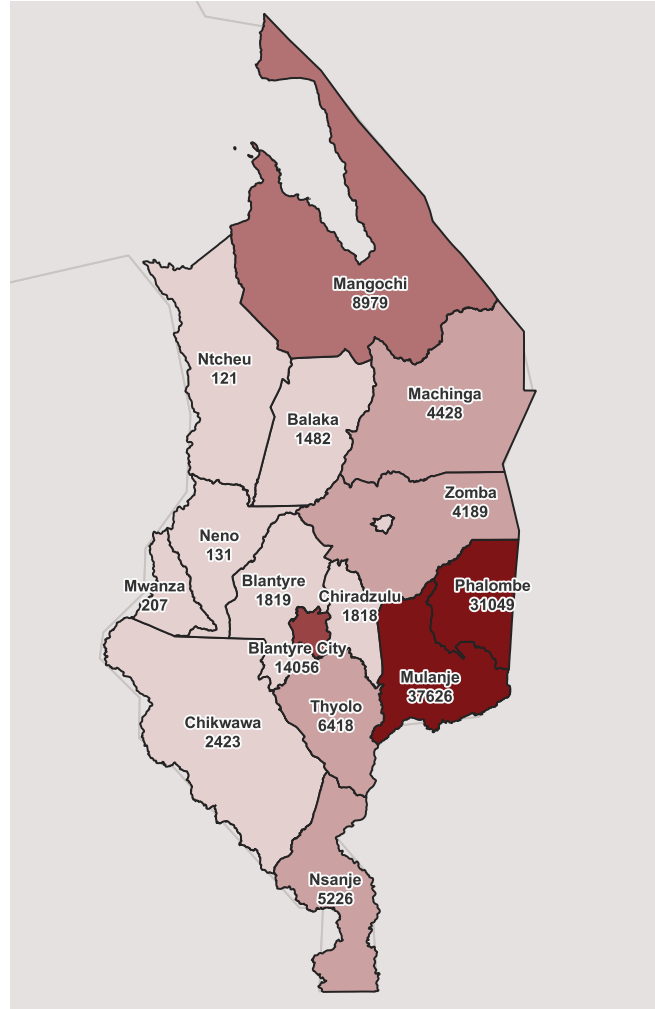

Damage to housing across affected districts

Malawi: 2023 Tropical Cyclone Freddy

Total number of partially damaged houses

140.244

Total number of fully damaged houses

120.437

Percentage of total houses either partially or fully damaged

11.17%