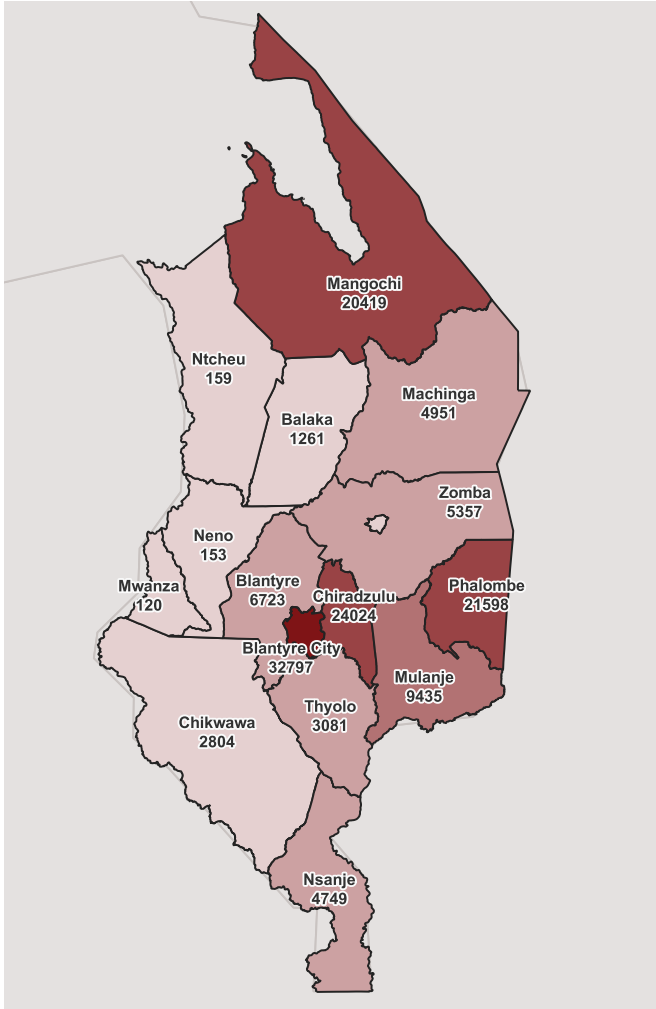

Damage to housing across affected districts

Malawi: 2023 Tropical Cyclone Freddy

Total number of partially damaged houses

140.244

Total number of fully damaged houses

120.437

Percentage of total houses either partially or fully damaged

11.17%