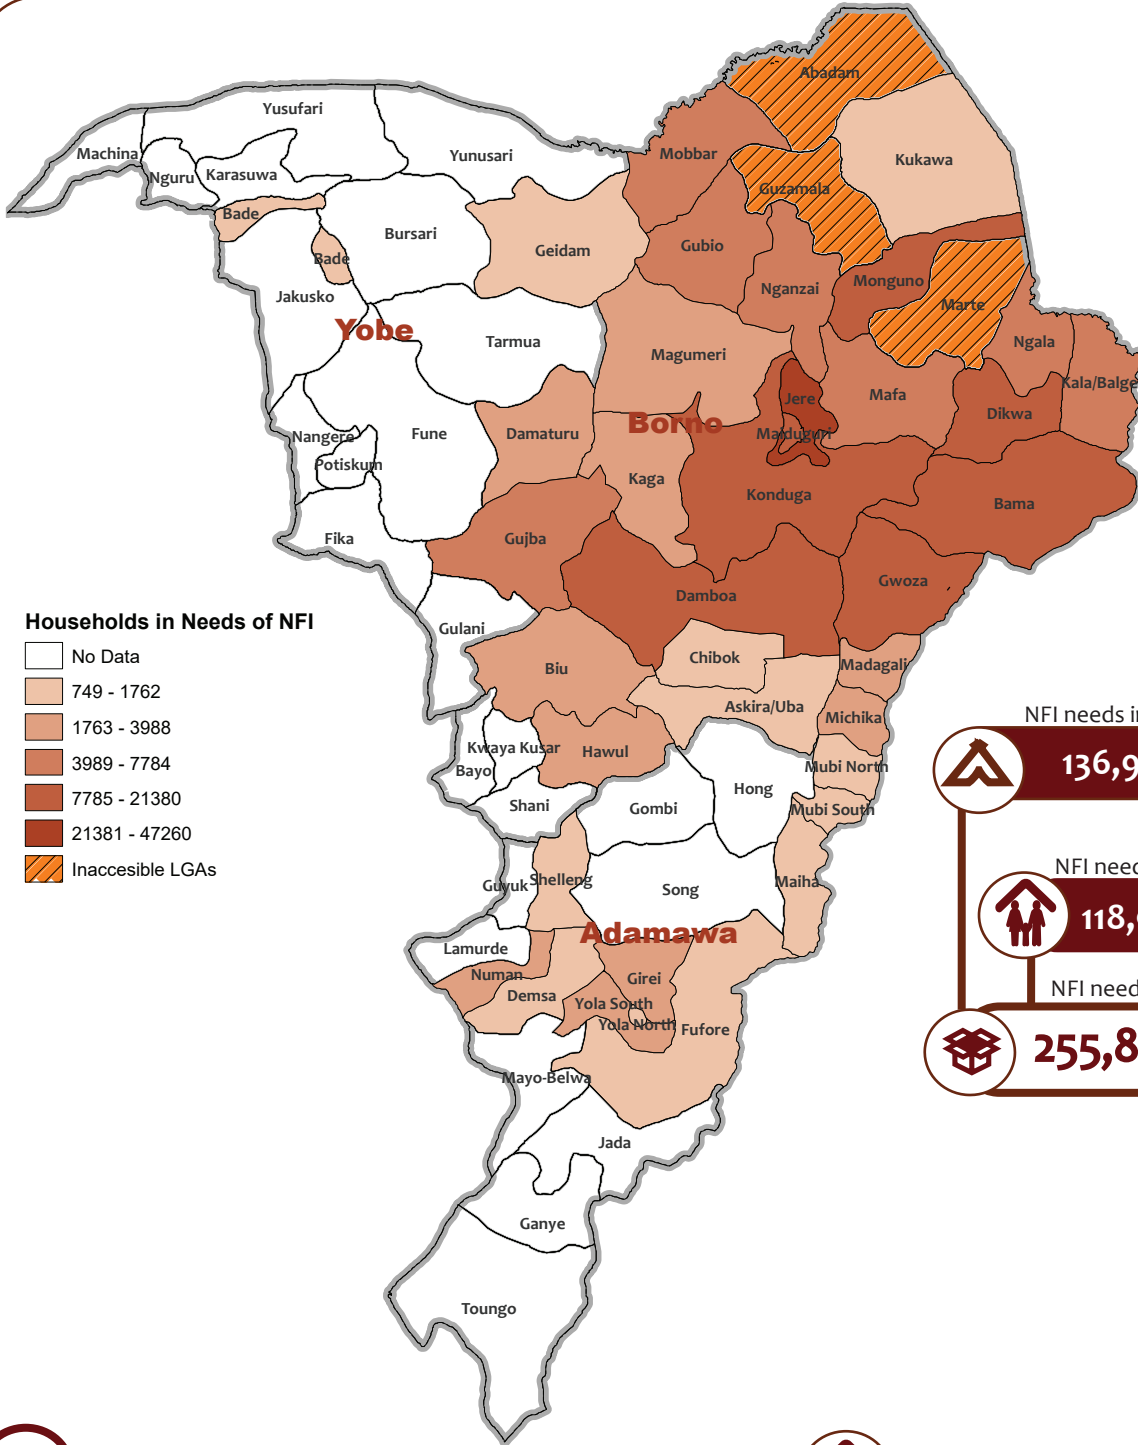

May 2023

Households in Needs of NFI

- No Data
- 749 - 1762
- 1763 - 3988
- 3989 - 7784
- 7785 - 21380
- 21381 - 47260
- Inaccessible LGAs

NFI needs in Host communities **136,915 Households**

NFI needs in Camp **118,920 Households**

NFI needs in Host communities and Camps **255,835 Households**

NFI needs in Host communities

NFI needs in Camps