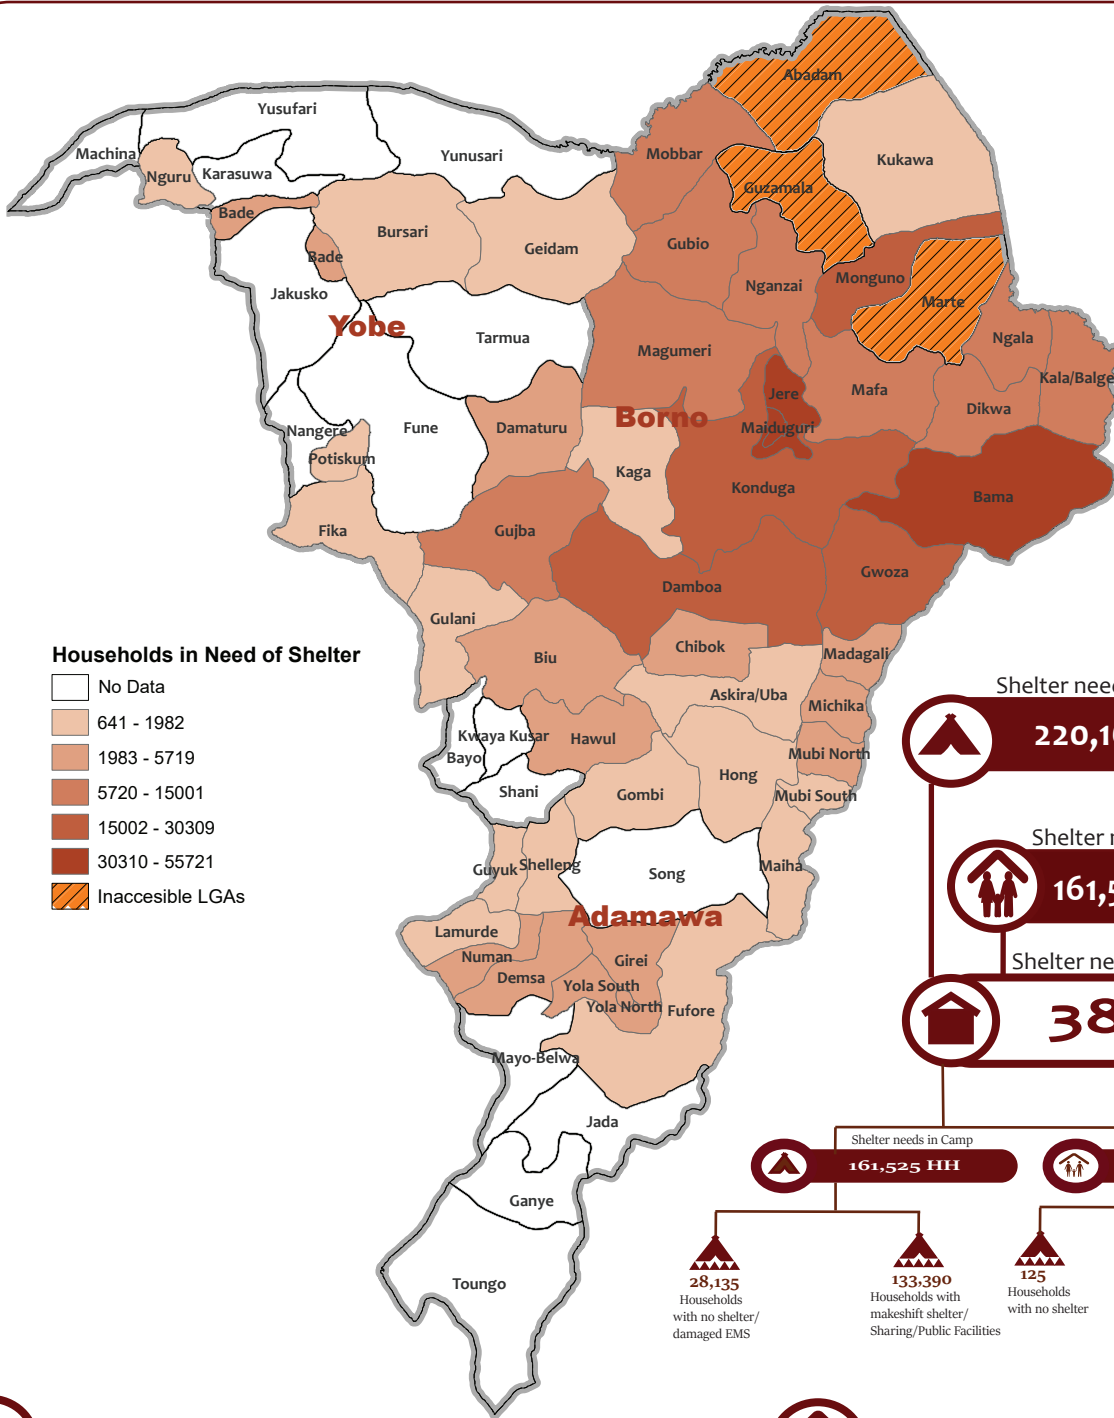

May 2023

Households in Need of Shelter

Shelter needs in Host communities
220,169 Households

Shelter needs in Camp
161,525 Households

Shelter needs in Host communities and Camps
381,694 HH

Shelter needs in Host communities

Shelter needs in Camps