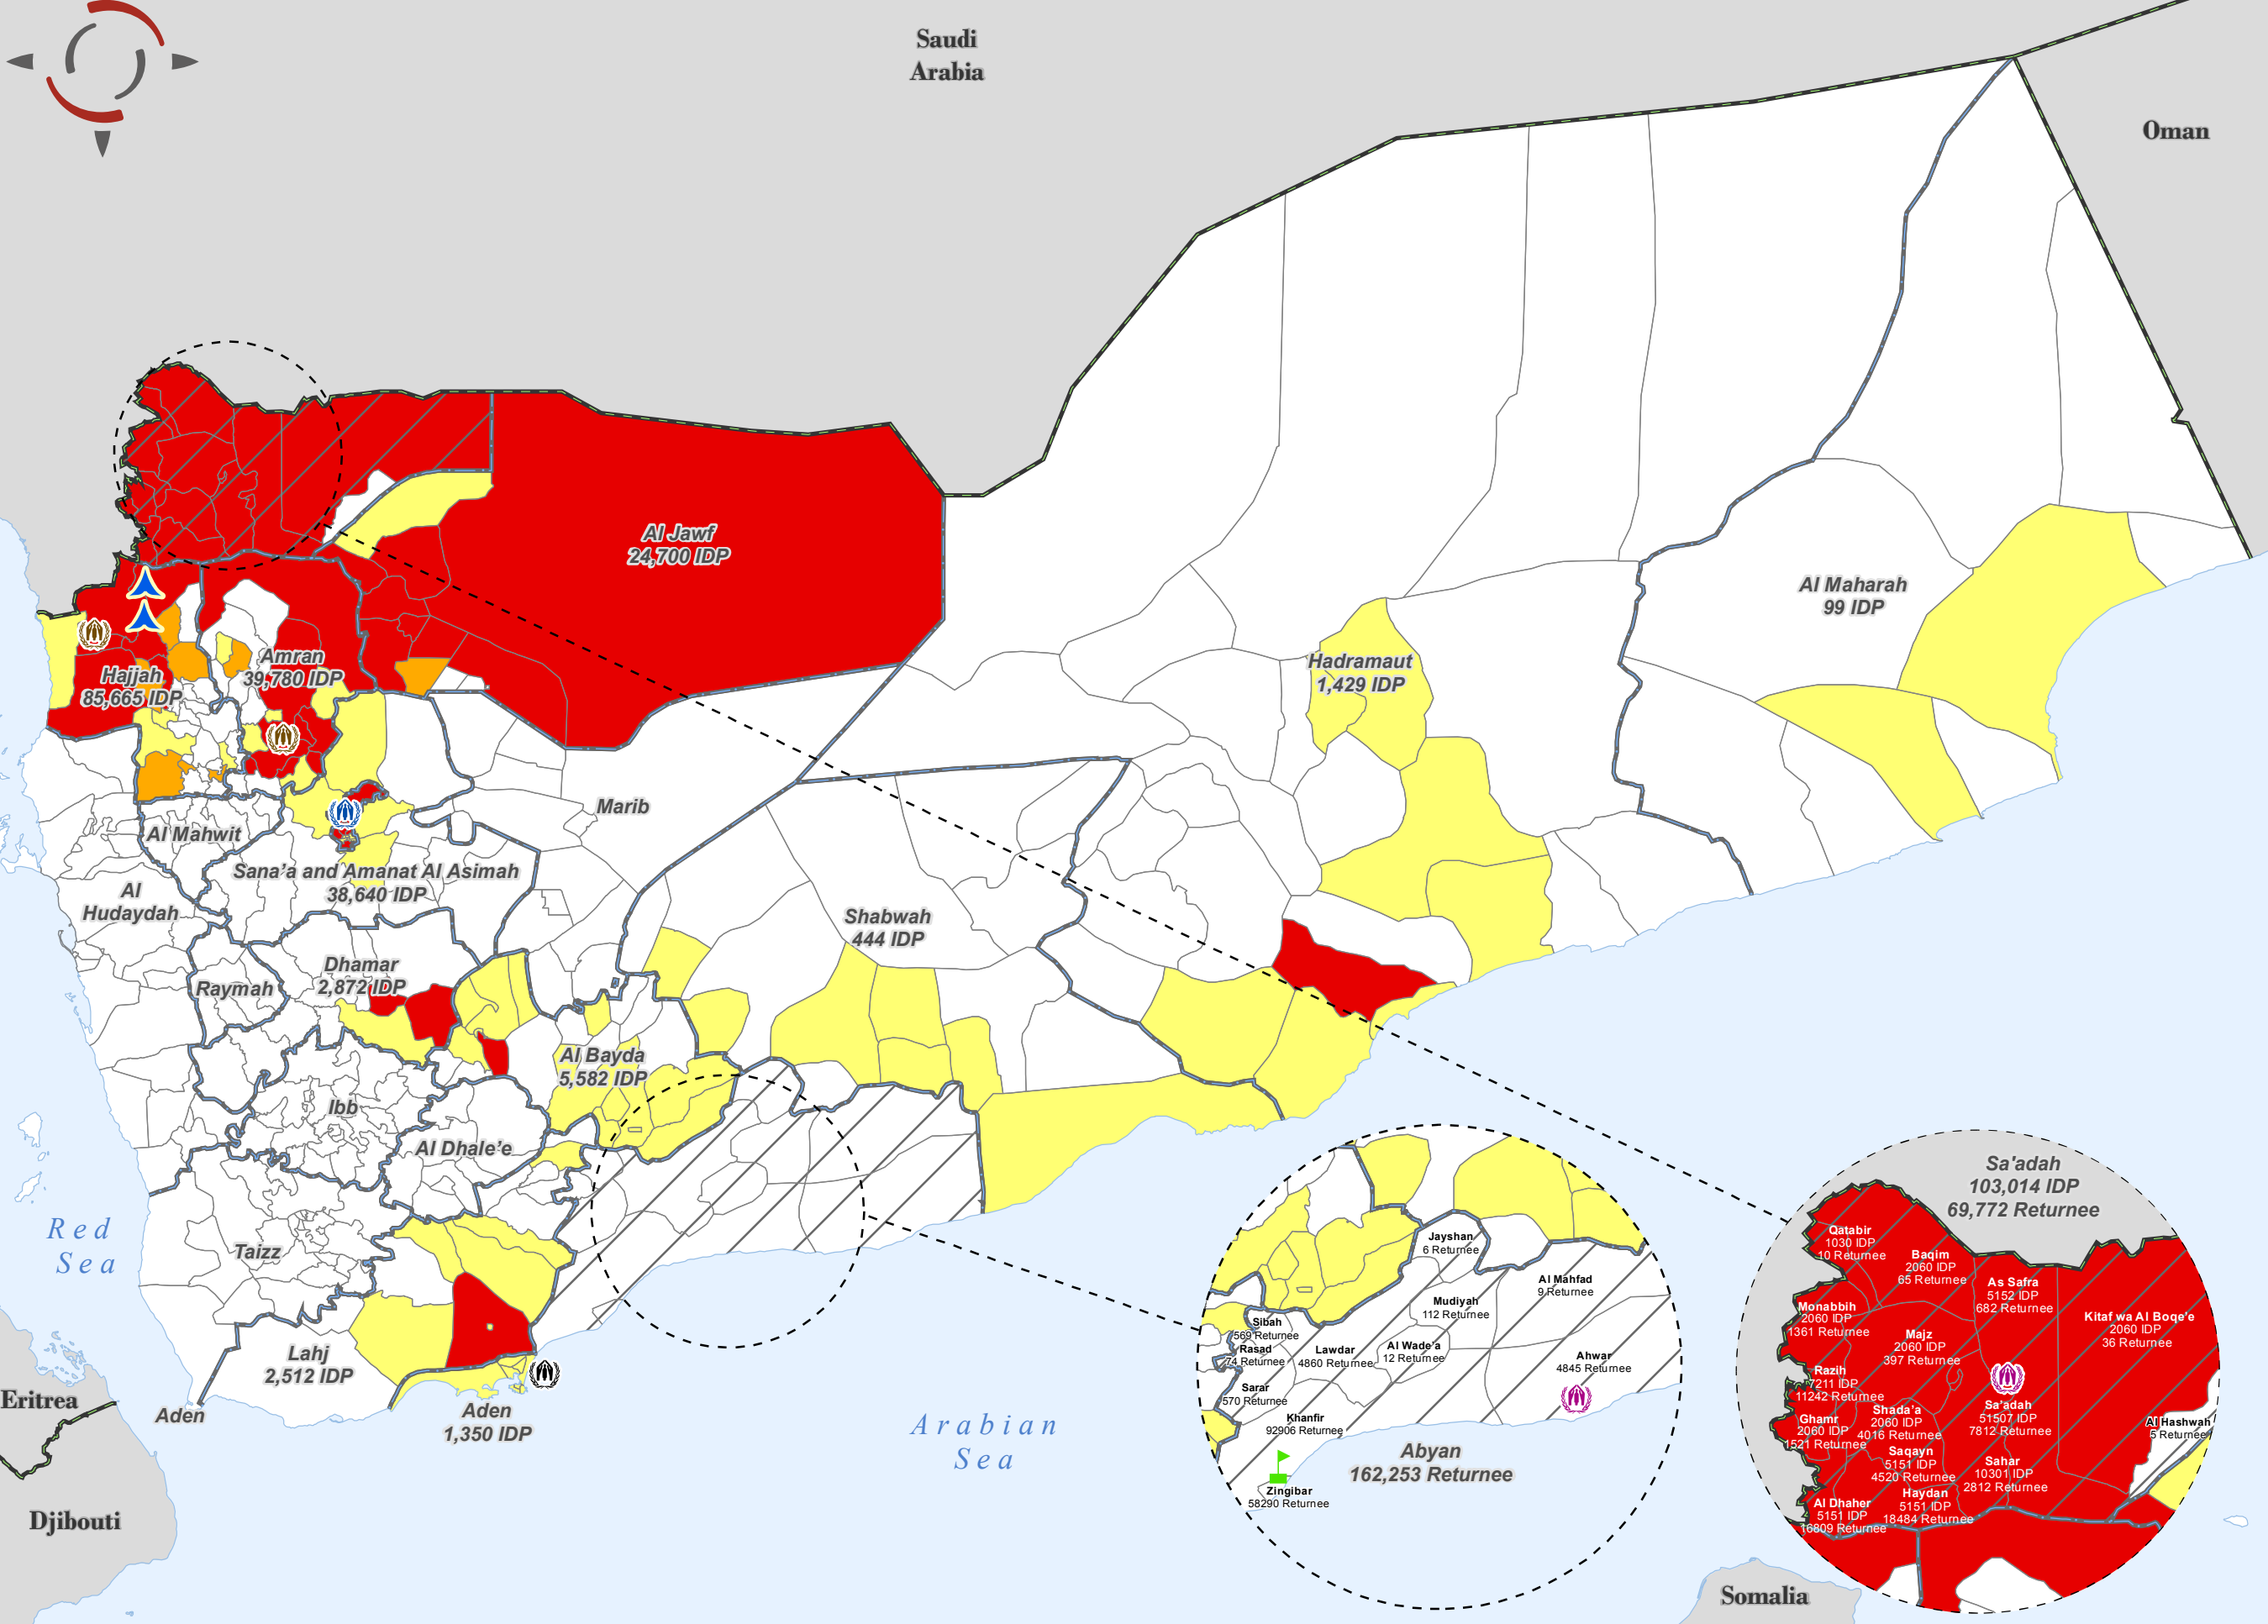

# Yemen: IDP and Returnee Population (as of July 2, 2013)

## Legend

- International boundary
- Governorate boundary
- District boundary
- Coastline

## IDP Population (No. of Individuals)

- 1 - 500
- 501 - 1000
- 1001 - 61564
- Districts of return

## Summary:

Total IDPs country wide: **306,087** persons  
 Total returnees country wide: **232,025** persons  
 Total IDPs and Returnees country wide: **538,112** persons

IDPs (from):	Returnees (to):
275,415 Sa'ada	69,772 Sa'ada
16,384 Hajjah	162,253 Abyan
8,155 Al Bayda	
6,133 Abyan	