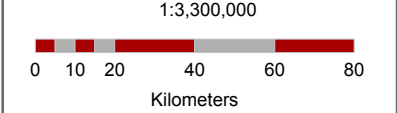

Map scale for A3

iMMAP July 2/2013

"This map is for planning purposes only and should not be used for navigation. iMMAP can not take responsibility for any damage or injury resulting from the use of this map. Administrative boundaries shown on this map do not imply endorsement by iMMAP or any of its partners."

www.immap.org

Contact: yemen@immap.org