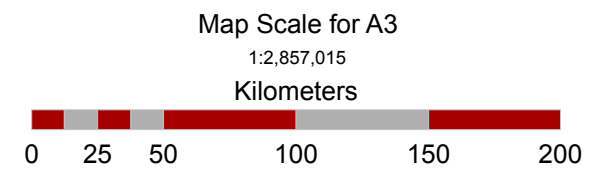

"This map is for planning purposes only and should not be used for navigation. iMMAP cannot take responsibility for any damage or injury resulting from the use of this map. Administrative boundaries shown on this map do not imply endorsement by iMMAP or any of its partners."