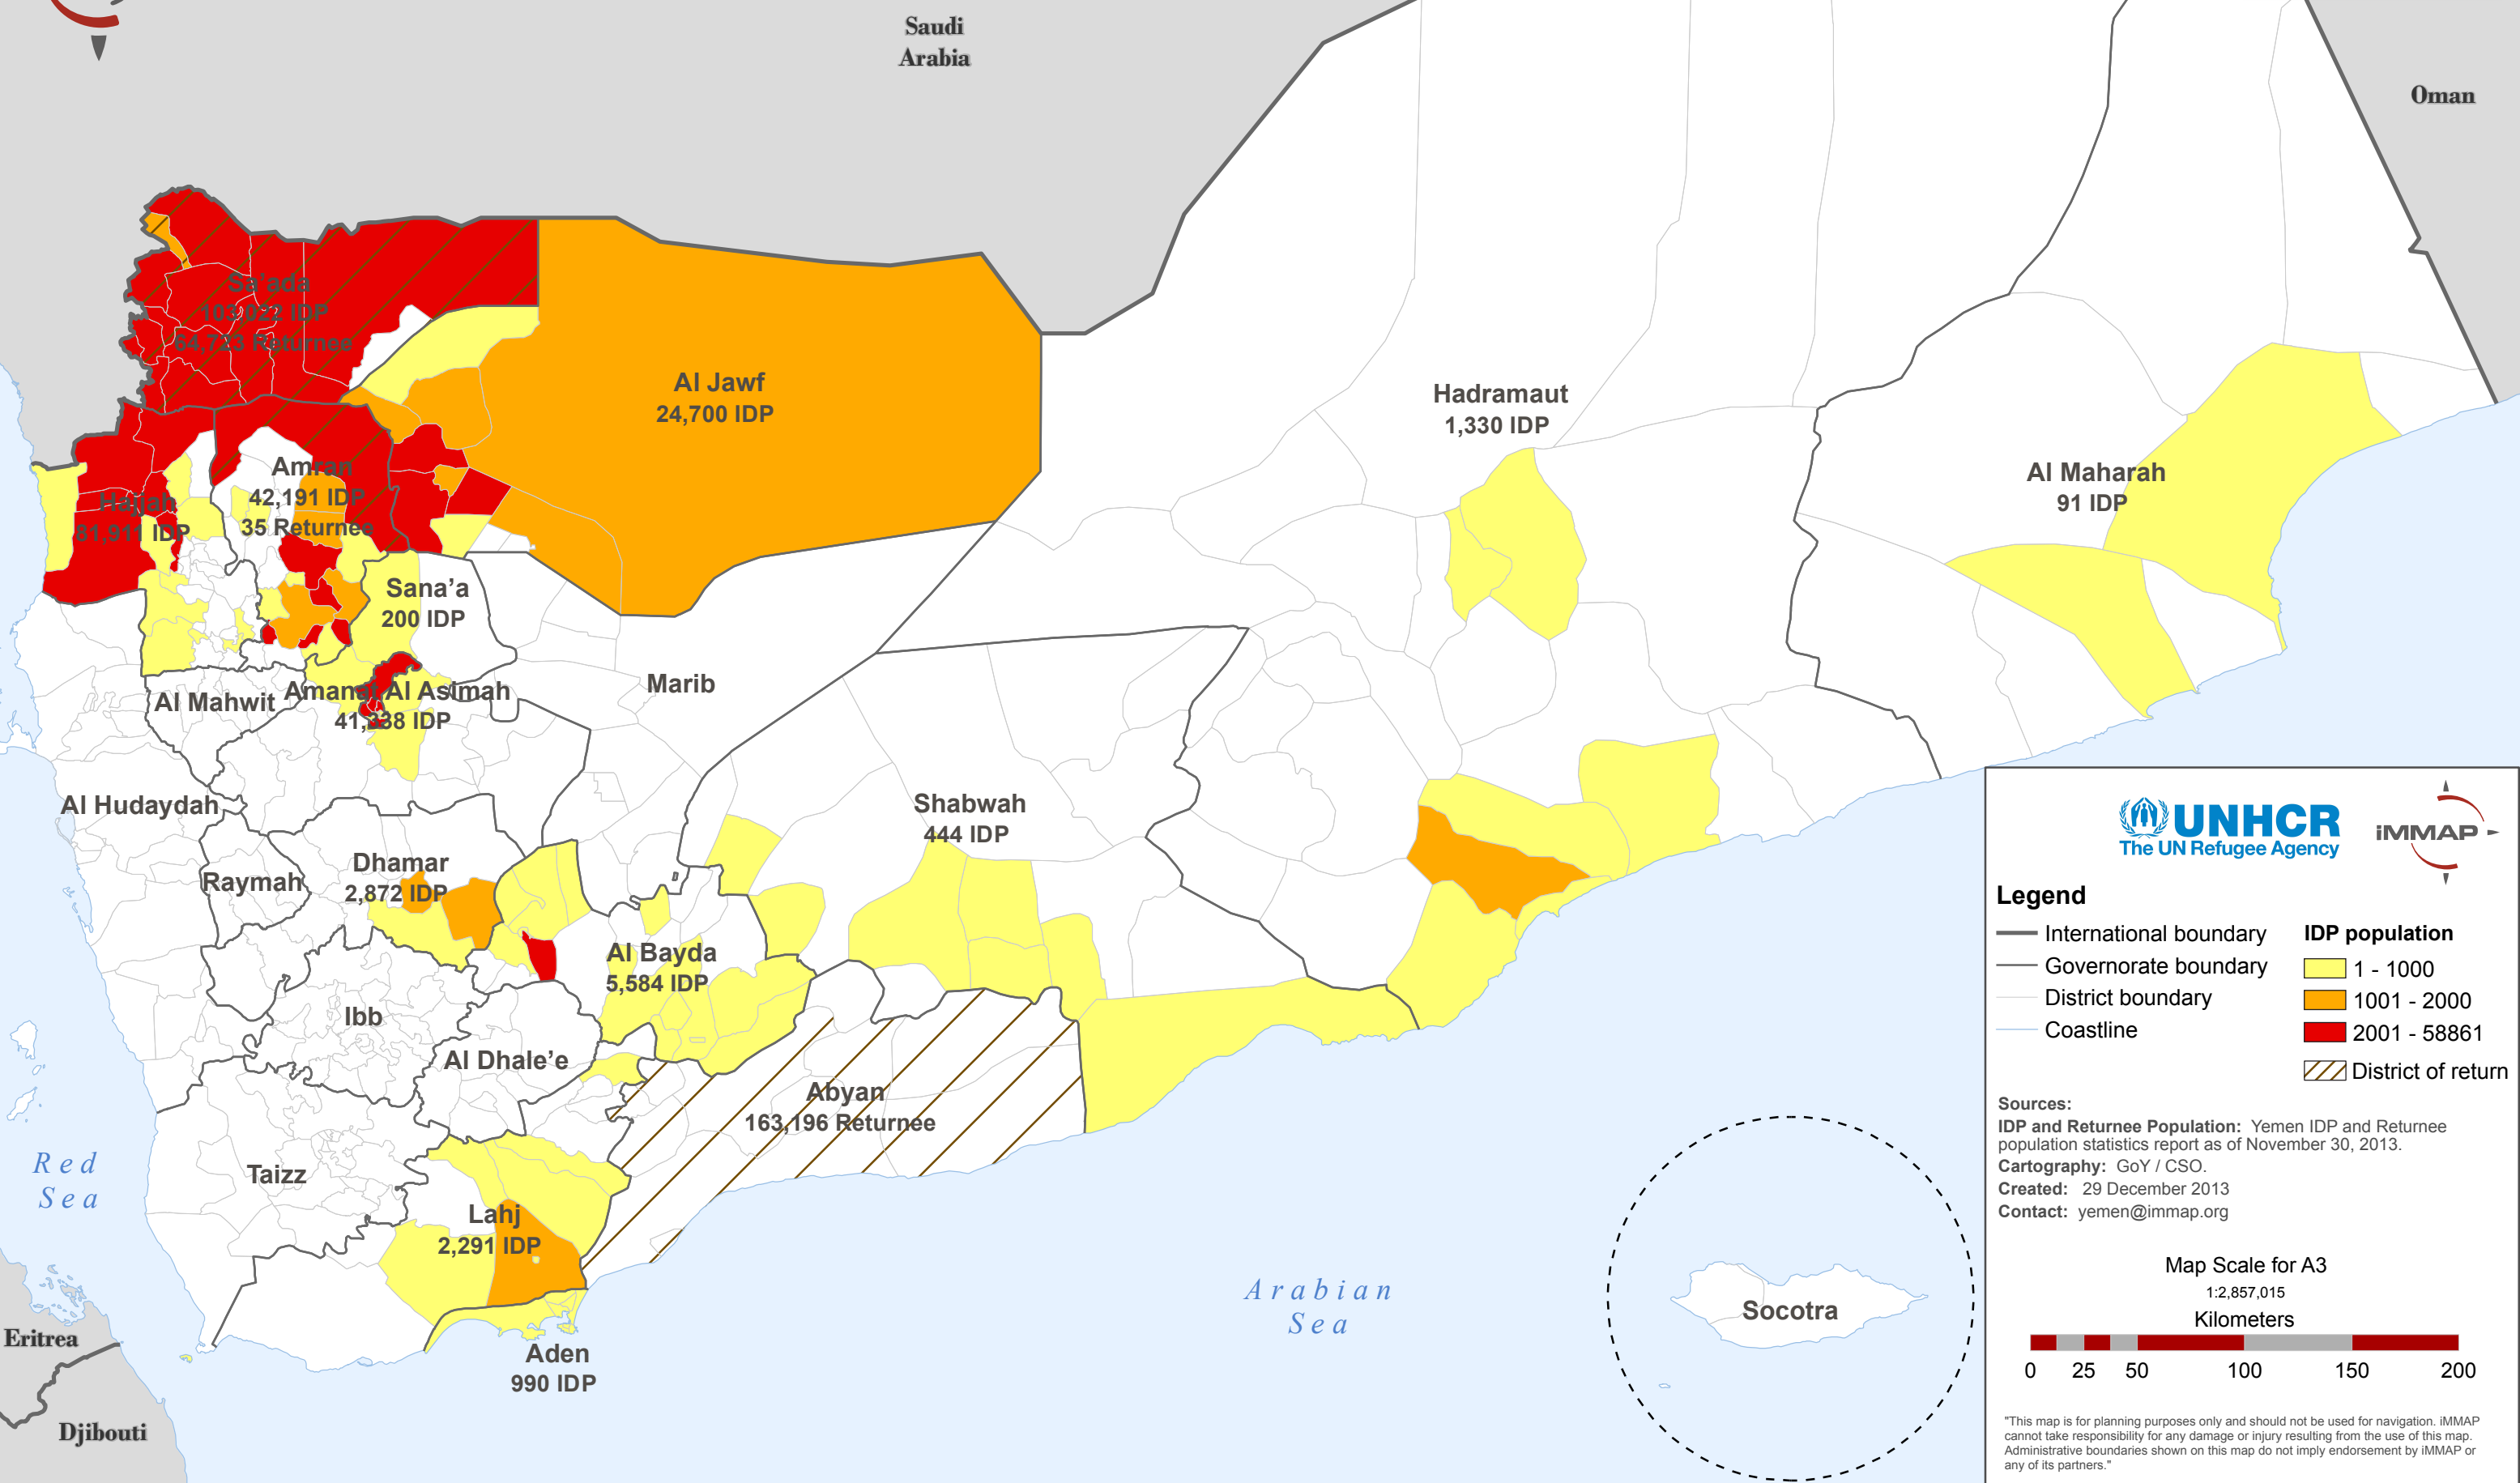

Yemen: IDP and Returnee Population (as of December 29, 2013)

Total Number of Internal Displaced People	306,964
Total Number of Returnees	277,954

Legend

- International boundary
- Governorate boundary
- District boundary
- Coastline

IDP population

- 1 - 1000
- 1001 - 2000
- 2001 - 58861
- District of return

Sources:
 IDP and Returnee Population: Yemen IDP and Returnee population statistics report as of November 30, 2013.
Cartography: GoY / CSO.
Created: 29 December 2013
Contact: yemen@immap.org

"This map is for planning purposes only and should not be used for navigation. iMMAP cannot take responsibility for any damage or injury resulting from the use of this map. Administrative boundaries shown on this map do not imply endorsement by iMMAP or any of its partners."