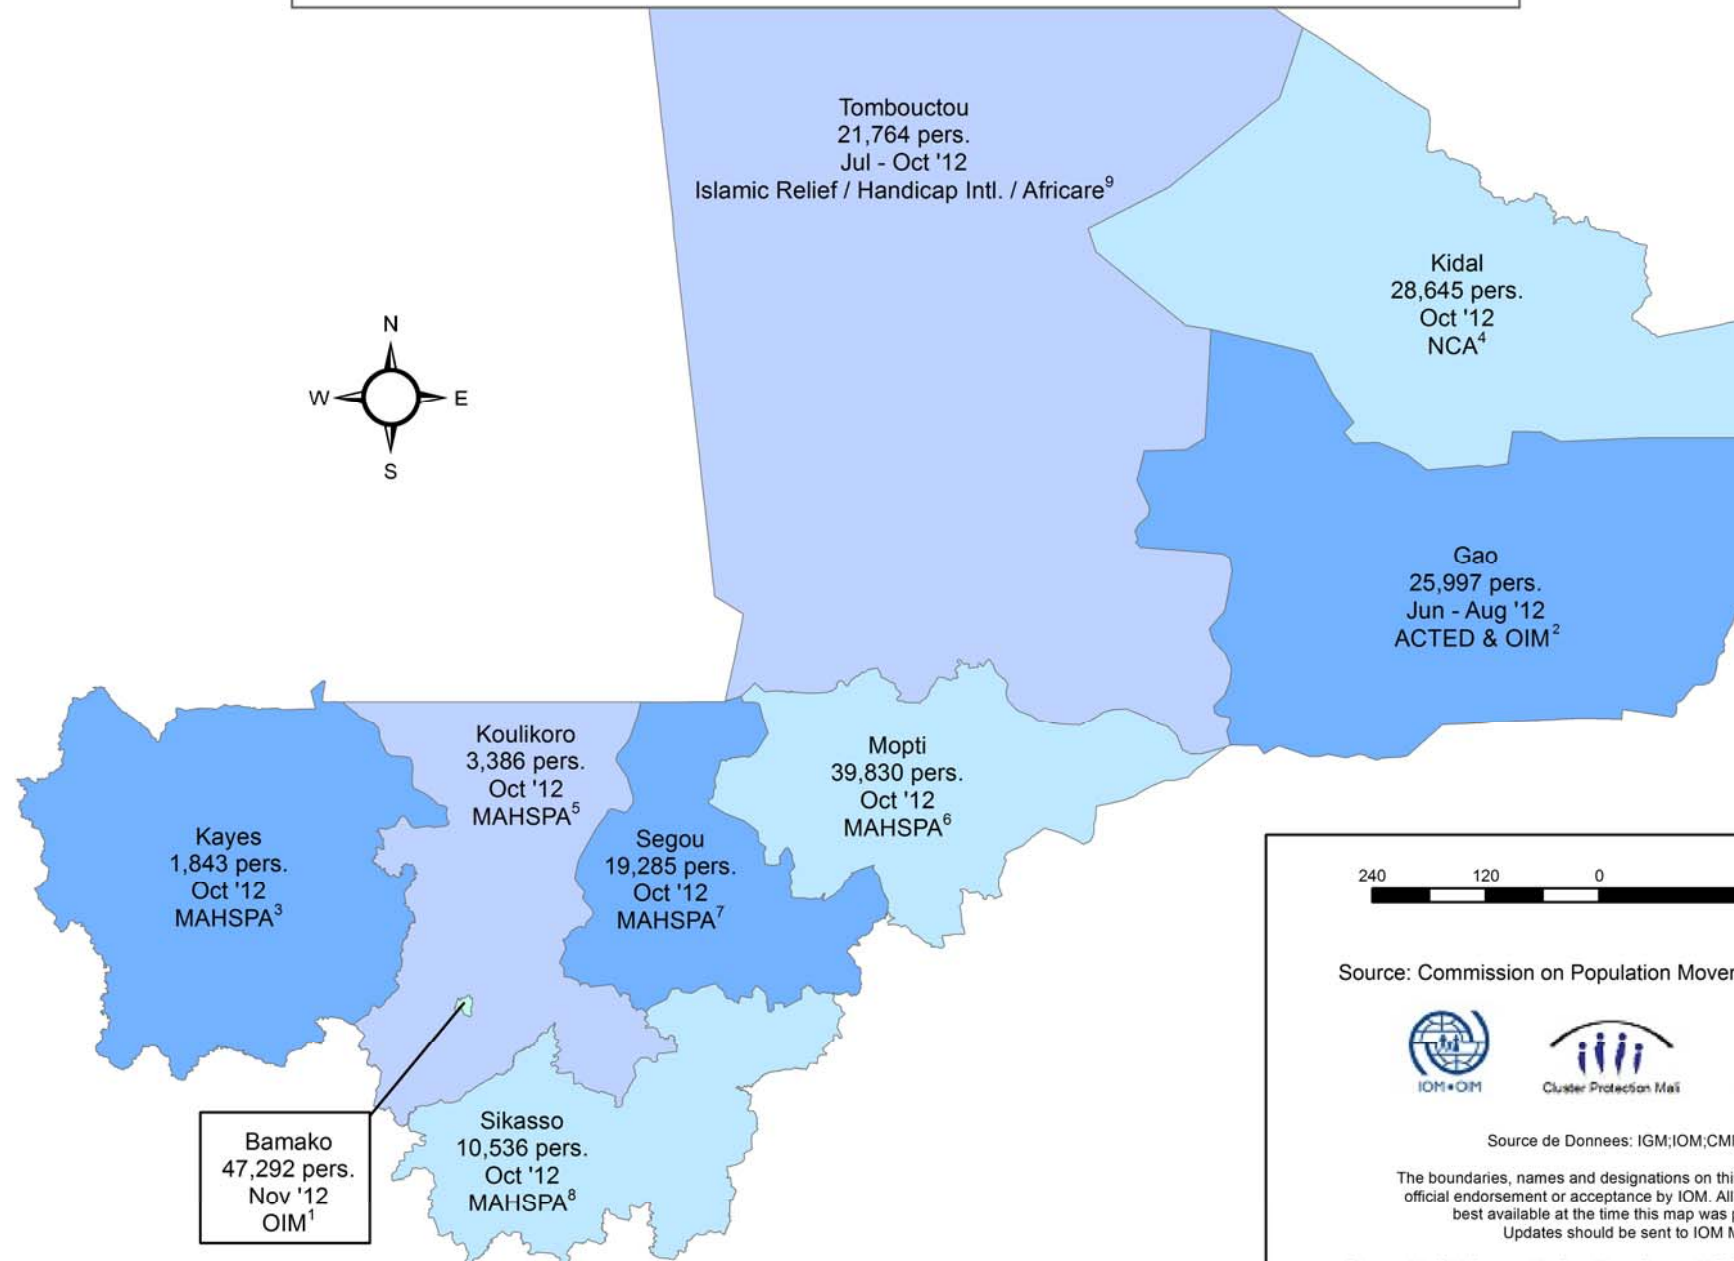

Estimated number of Internally Displaced Persons (IDPs) by Region

240 120 0 240 Kilometers

Source: Commission on Population Movement (26/11/2012)

Source de Données: IGM;IOM;CMP;GIM

The boundaries, names and designations on this map do not imply official endorsement or acceptance by IOM. All information is the best available at the time this map was produced. Updates should be sent to IOM Mali.

Geographic Grid Geographic Coordinate System: WGS 1984 Datum: WGS 1984