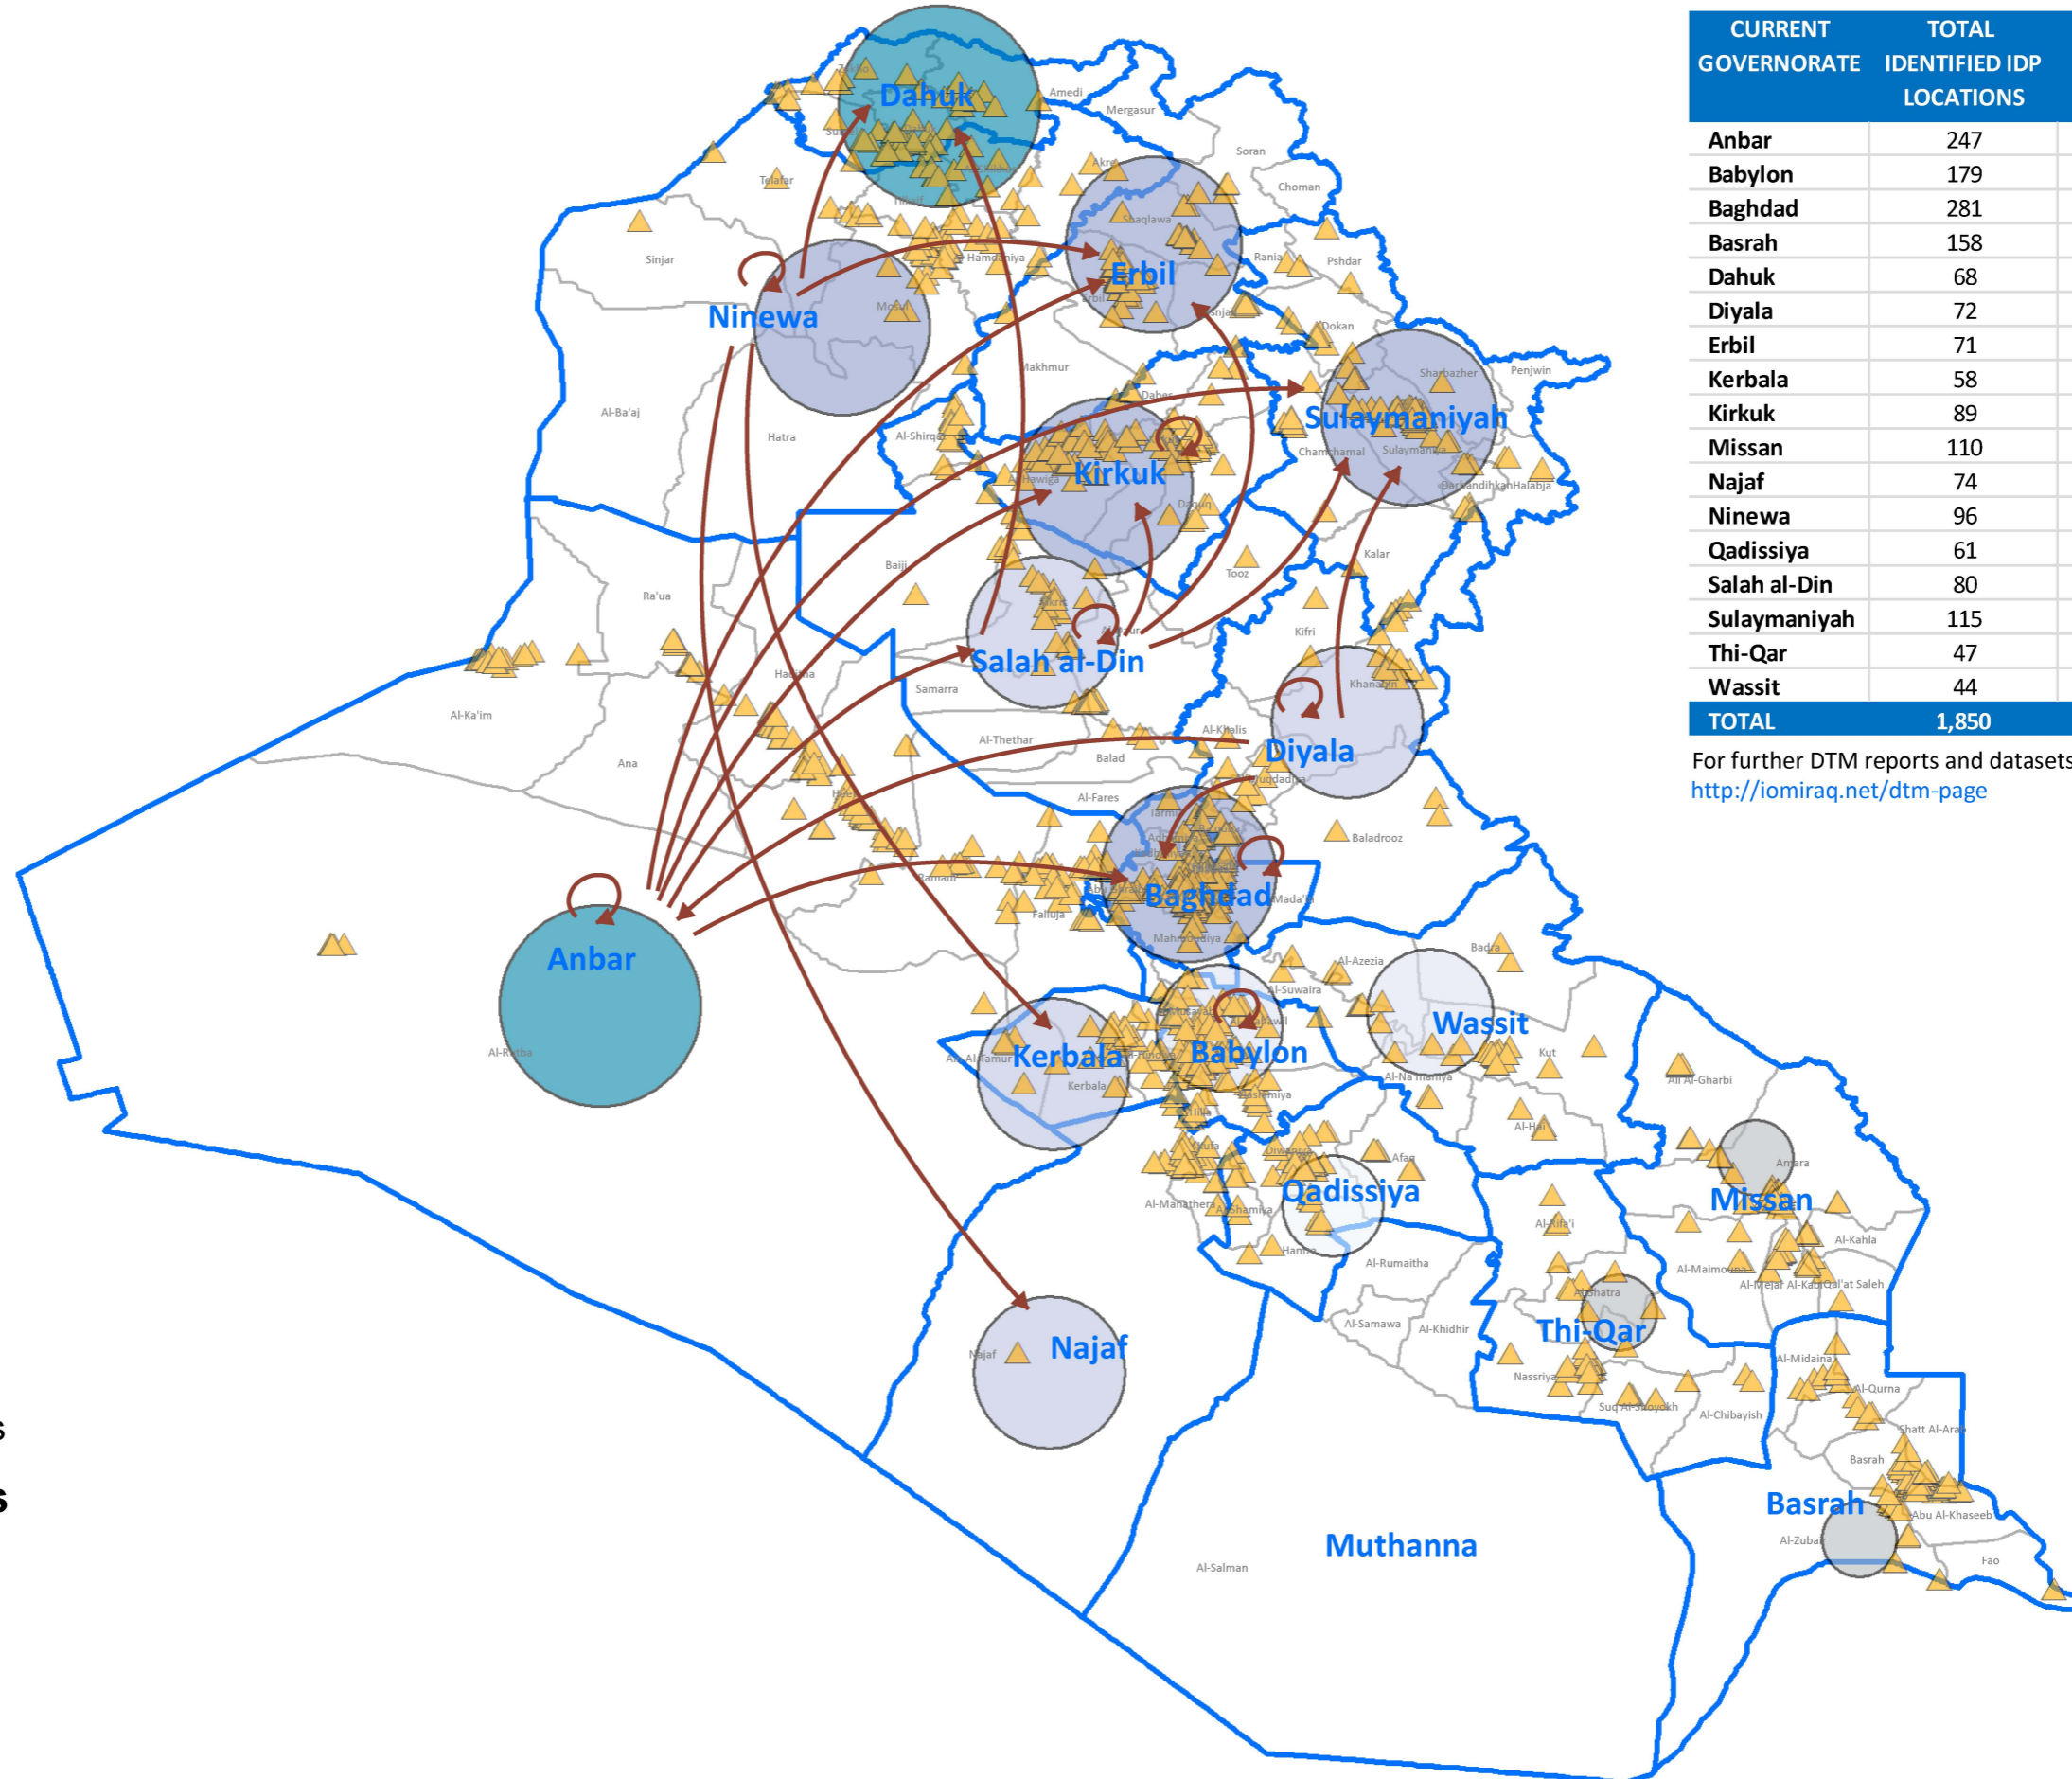

NEW DISPLACEMENT - January 1 to October 12, 2014

IOM IRAQ Displacement Tracking Matrix (DTM)

CURRENT GOVERNORATE	TOTAL IDENTIFIED IDP LOCATIONS	TOTAL IDENTIFIED IDP FAMILIES	TOTAL IDENTIFIED IDPs
Anbar	247	58,176	349,056
Babylon	179	4,664	27,984
Baghdad	281	19,089	114,534
Basrah	158	1,243	7,458
Dahuk	68	73,169	439,014
Diyala	72	11,653	69,918
Erbil	71	26,414	158,484
Kerbala	58	9,840	59,040
Kirkuk	89	28,514	171,084
Missan	110	1,083	6,498
Najaf	74	13,157	78,942
Ninewa	96	23,659	141,954
Qadissiya	61	2,641	15,846
Salah al-Din	80	6,755	40,530
Sulaymaniyah	115	16,384	98,304
Thi-Qar	47	1,393	8,358
Wassit	44	4,643	27,858
TOTAL	1,850	302,477	1,814,862

For further DTM reports and datasets please visit:
<http://iomiraq.net/dtm-page>

LEGEND

- ▲ Identified Locations
- ➔ Primary Movements

Identified IDP Families

302,477 families (estimated 1,814,862 Individuals) represent the number of IDPs in 1,850 identified locations; there are still many known and predicted unknown locations that have not yet been covered and it is expected that number of IDPs will change in the next update.