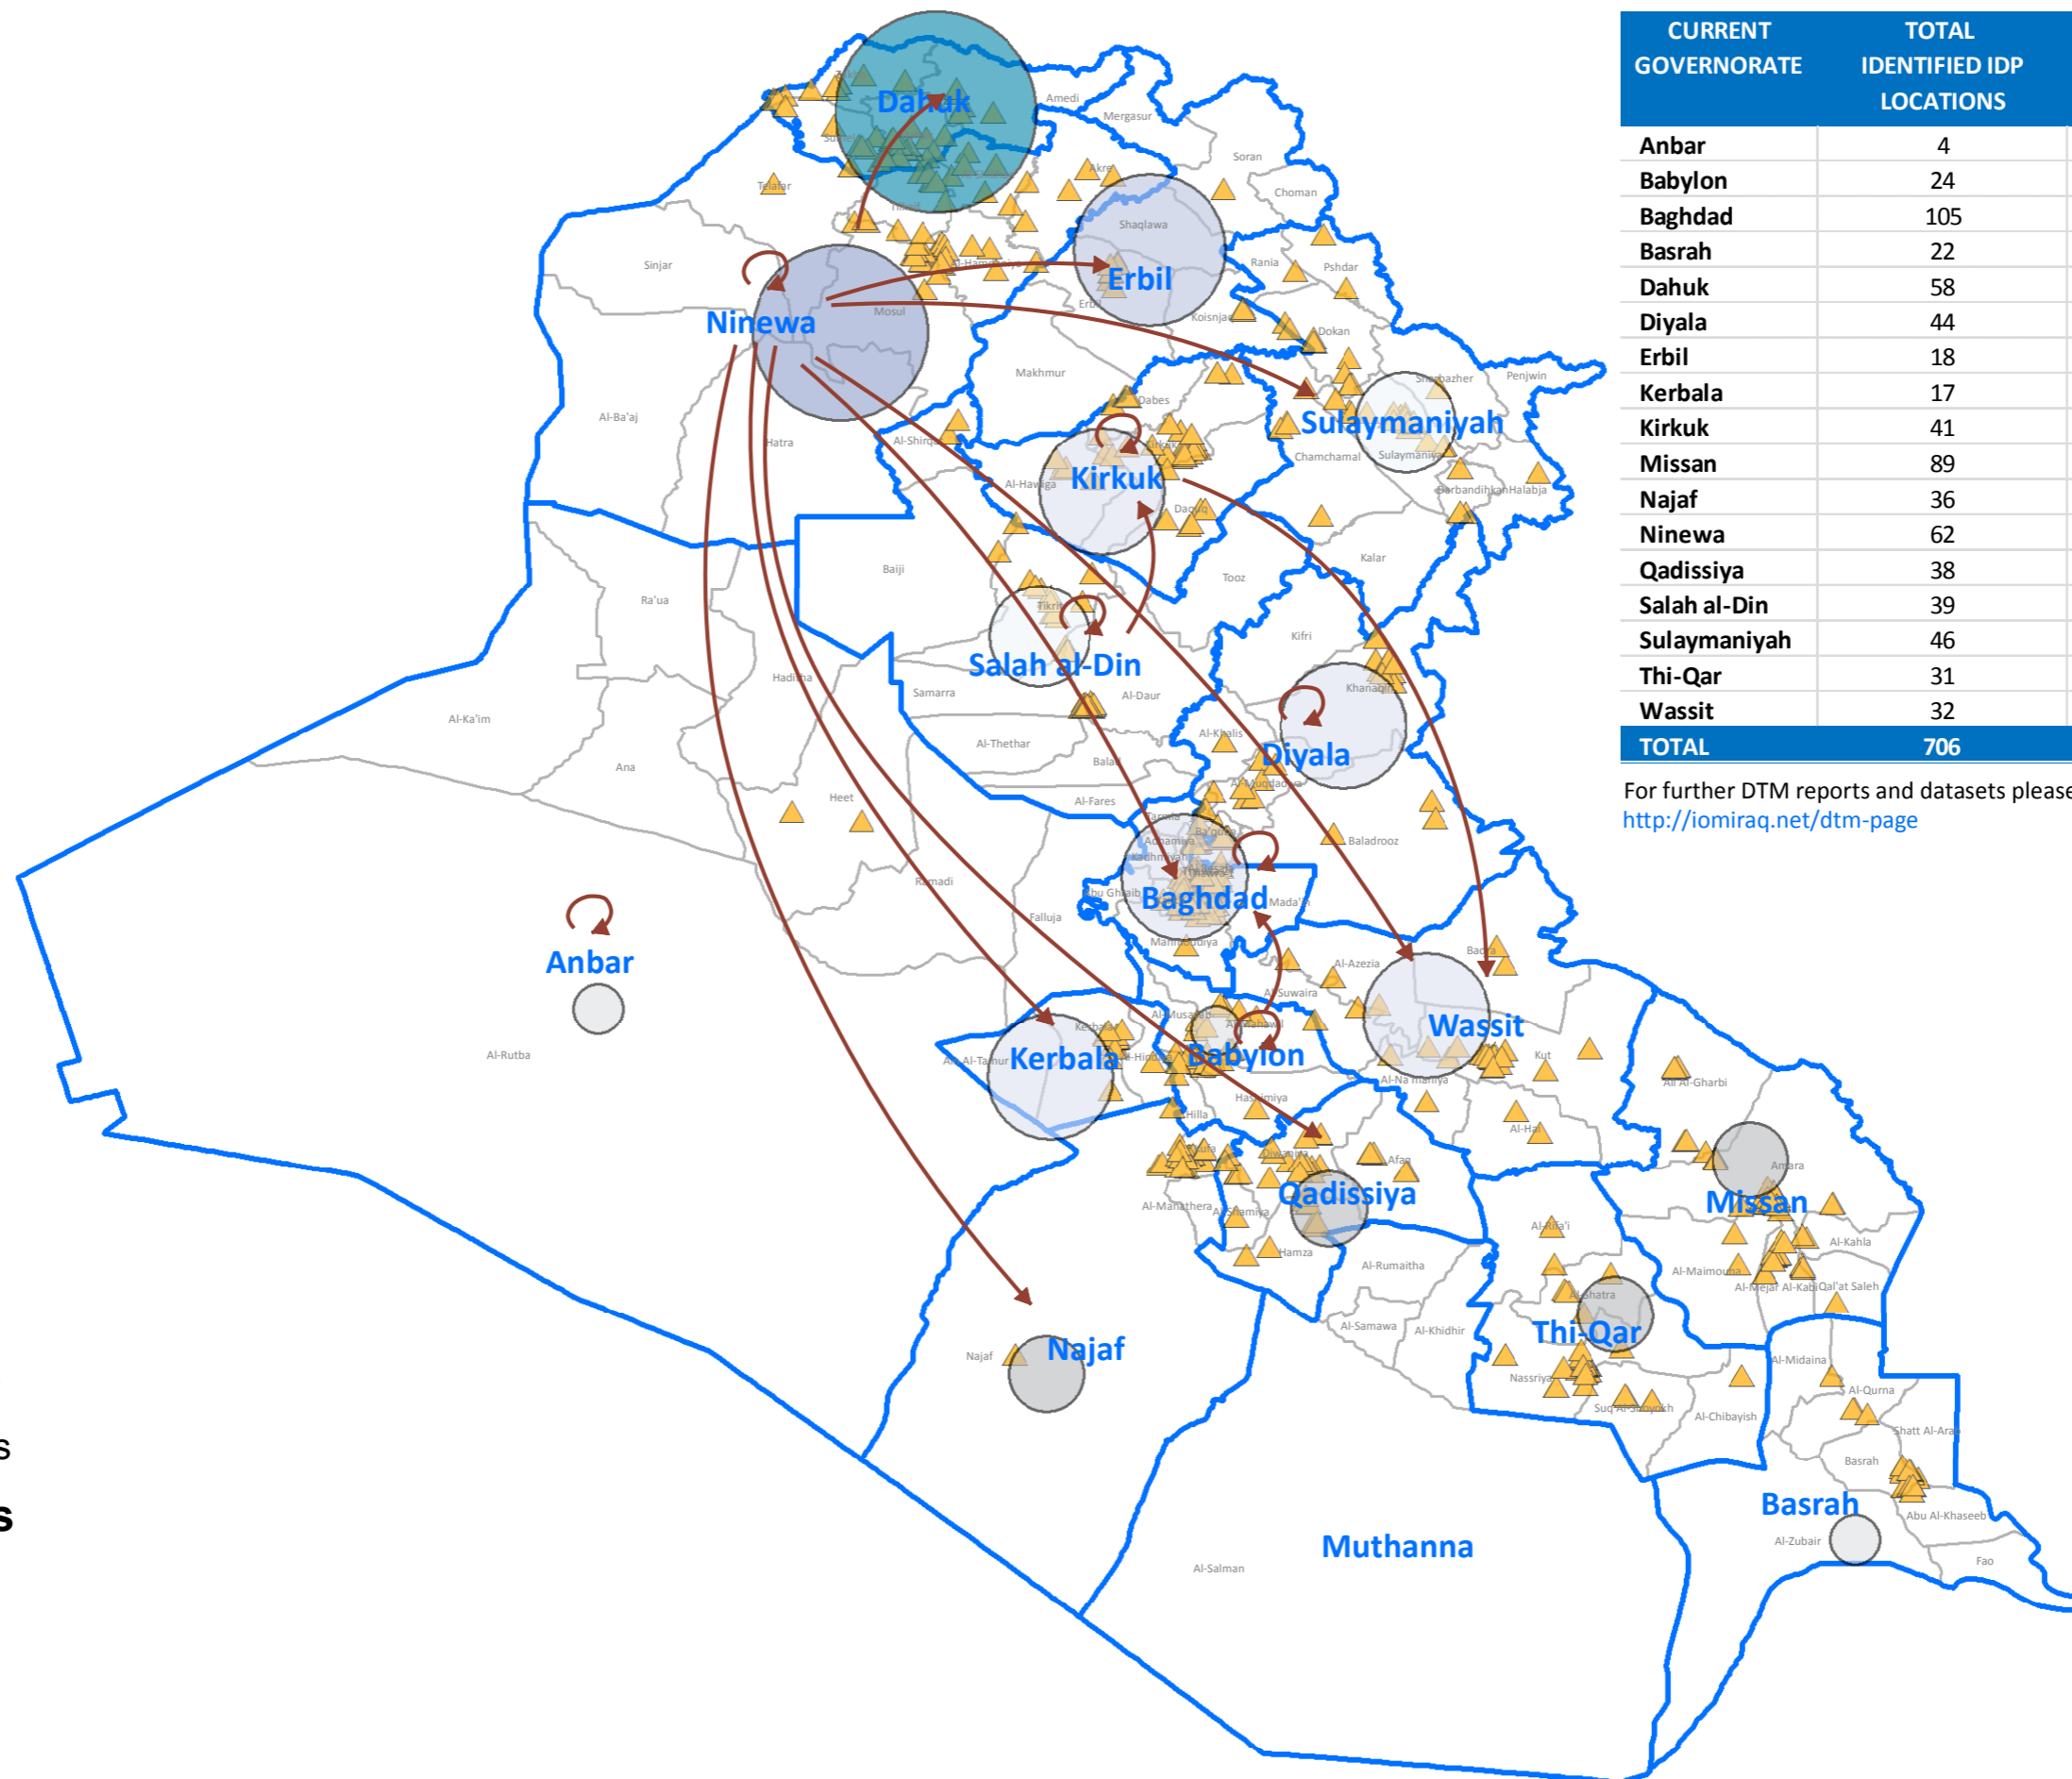

NEW DISPLACEMENT - August 1 to October 12, 2014

IOM IRAQ Displacement Tracking Matrix (DTM)

CURRENT GOVERNORATE	TOTAL IDENTIFIED IDP LOCATIONS	TOTAL IDENTIFIED IDP FAMILIES	TOTAL IDENTIFIED IDPs
Anbar	4	962	5,772
Babylon	24	375	2,250
Baghdad	105	5,569	33,414
Basrah	22	63	378
Dahuk	58	69,438	416,628
Diyala	44	5,433	32,598
Erbil	18	8,174	49,044
Kerbala	17	6,786	40,716
Kirkuk	41	13,730	82,380
Missan	89	621	3,726
Najaf	36	1,328	7,968
Ninewa	62	20,801	124,806
Qadissiya	38	1,915	11,490
Salah al-Din	39	2,861	17,166
Sulaymaniyah	46	2,944	17,664
Thi-Qar	31	949	5,694
Wassit	32	4,293	25,758
TOTAL	706	146,242	877,452

For further DTM reports and datasets please visit:
<http://iomiraq.net/dtm-page>

LEGEND

- ▲ Identified Locations
- Primary Movements

Identified IDP Families

146,242 families (estimated 877,452 Individuals) represent the number of IDPs in 706 identified locations; there are still many known and predicted unknown locations that have not yet been covered and it is expected that number of IDPs will change in the next update.