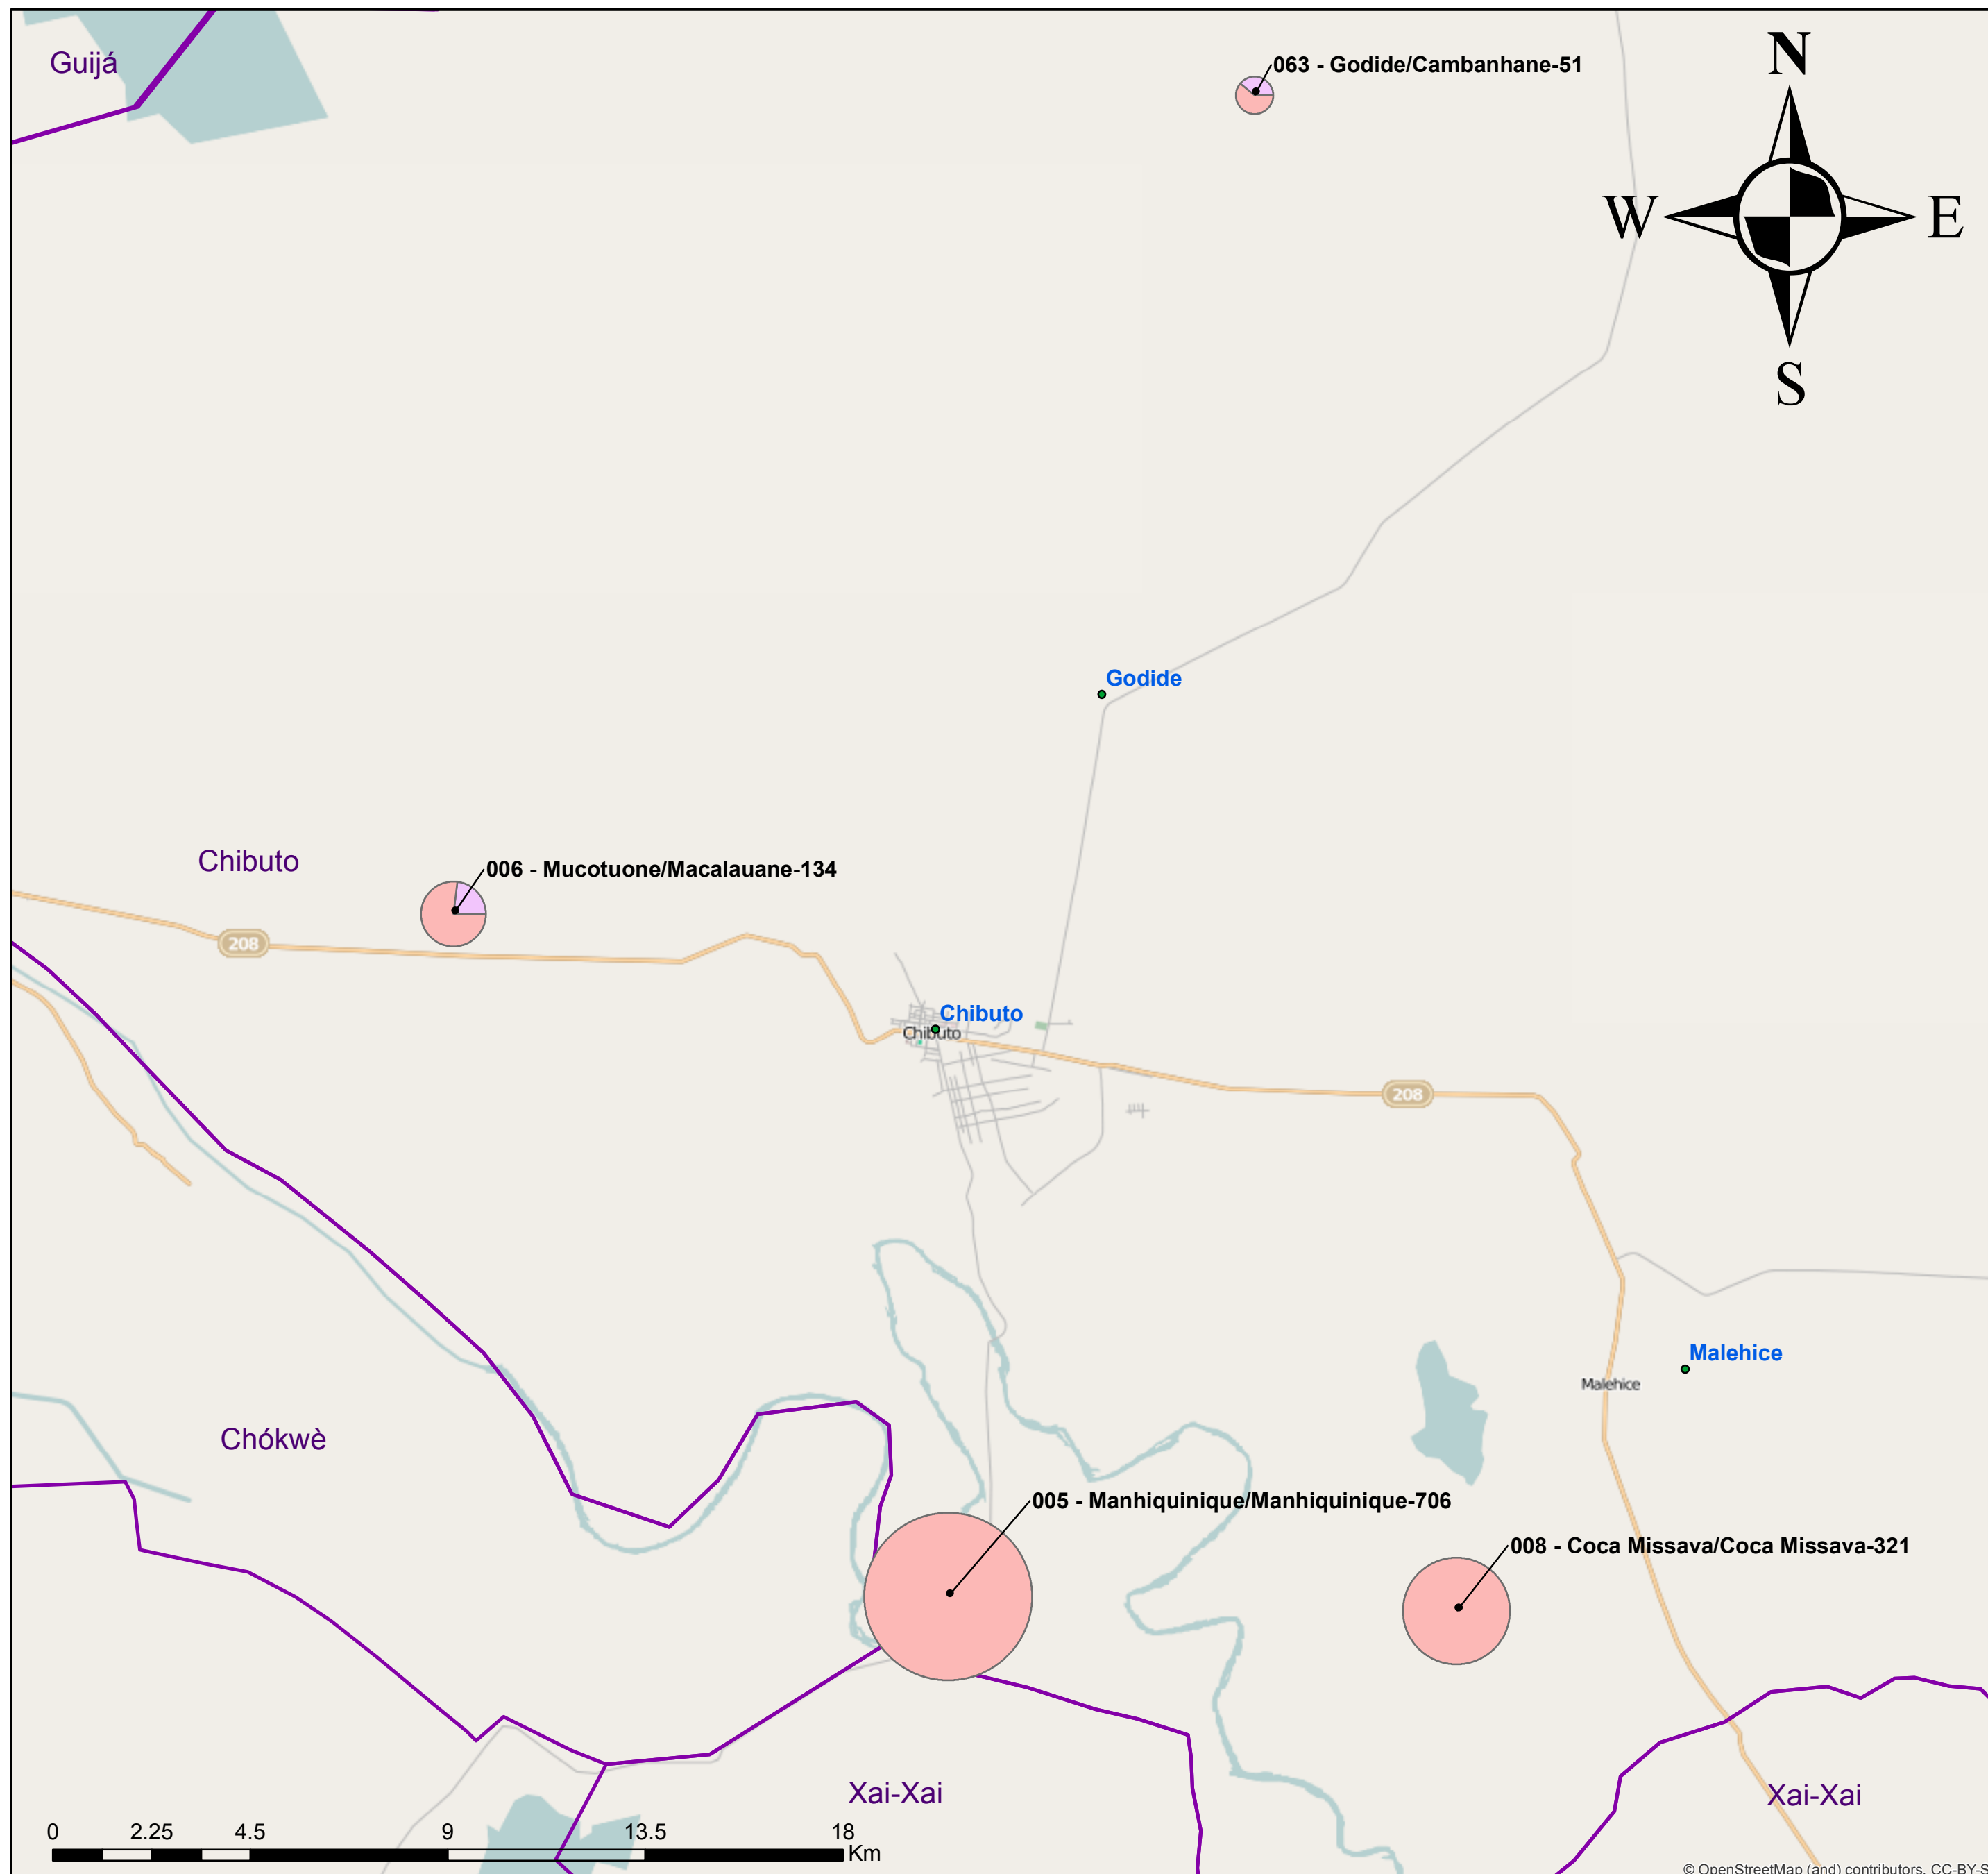

Chibuto - Levantamentos do Impacto

Familias Afectadas

Sector do Abrigo - Shelter Cluster

Moçambique Cheias 2013 - 2013 Floods

Spatial Files From: Cenacarta/GADM
 Geografic Coordinate Sytem:
 WGS 1984 Web Mercator Auxiliary Sphere
 Shelter Cluster Mozambique - IM
 Date: 20-Mar-2013
 Paper Size Print: A4
 1:119,543
 Boundaries and names shown and the designations used on this map do not imply official endorsement or acceptance by Shelter Cluster