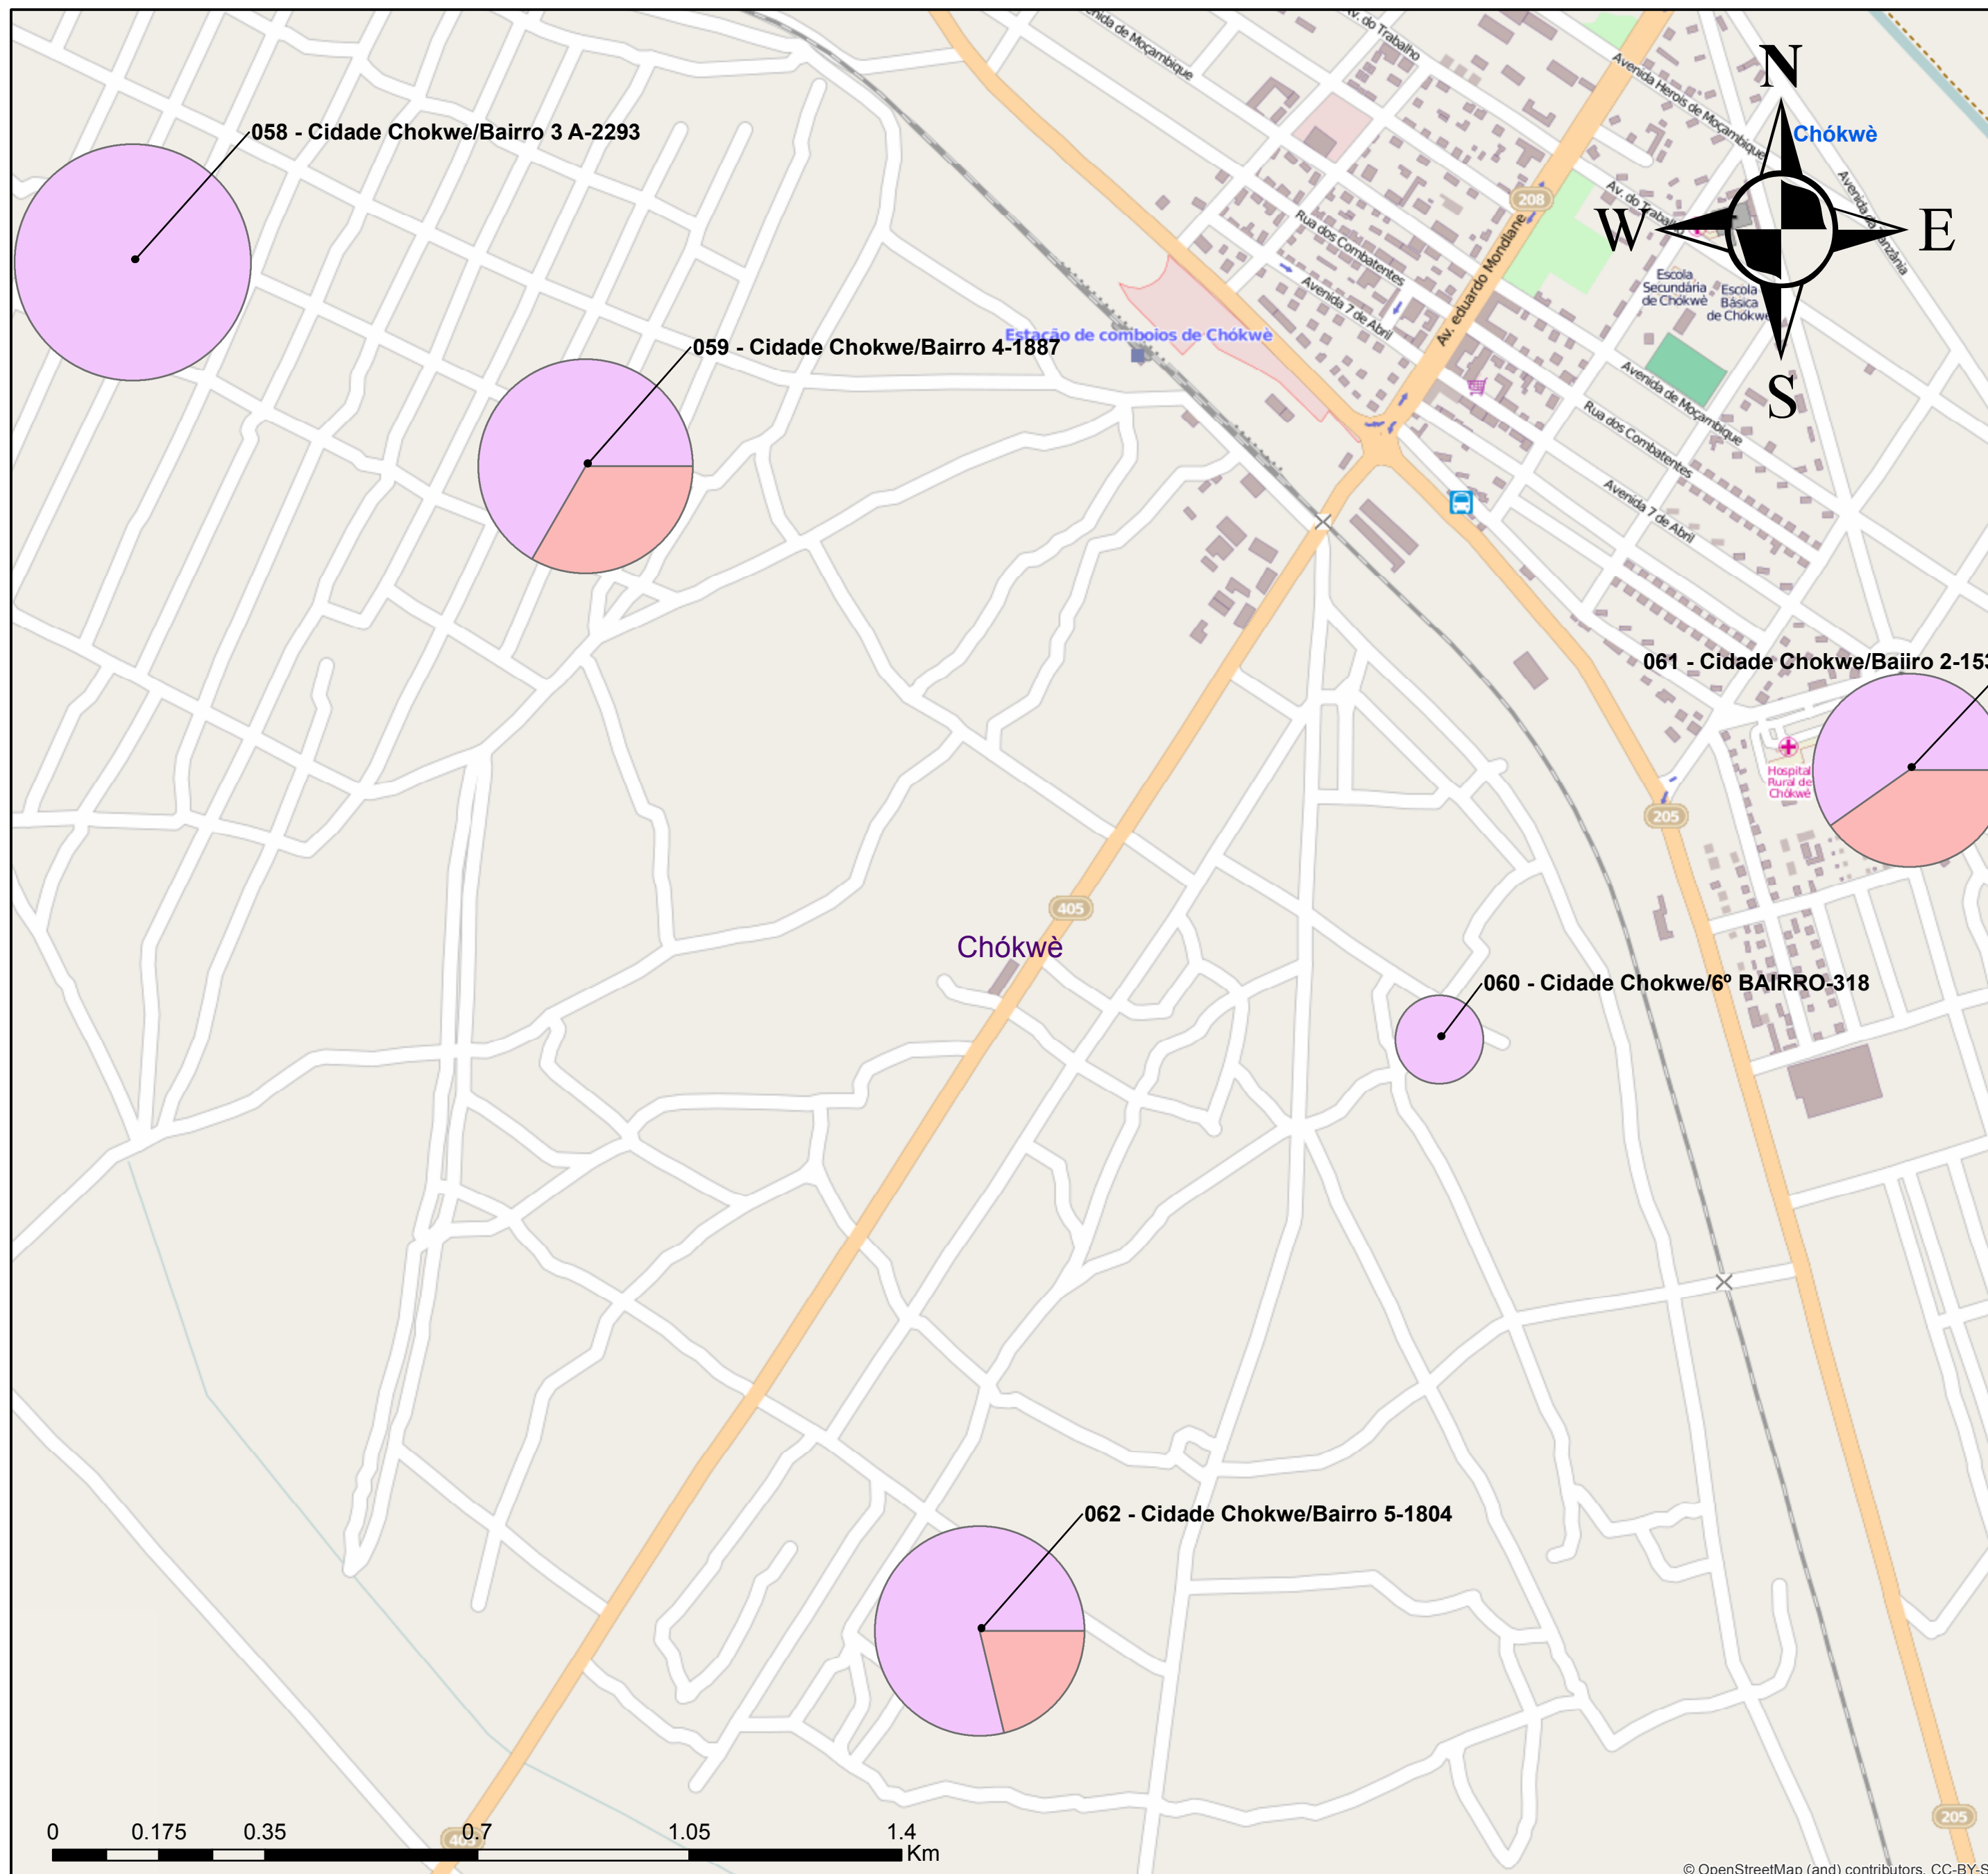

# Cidade Chokwe - Levantamentos do Impacto

## Familias Afectadas

## Moçambique Cheias 2013 - 2013 Floods

Spatial Files From: Cenacarta/GADM  
 Geographic Coordinate Sytem:  
 WGS 1984 Web Mercator Auxiliary Sphere  
 Shelter Cluster Mozambique - IM  
 Date: 21-Mar-2013  
 Paper Size Print: A4

1:8,655  
 Boundaries and names shown and the designations used on this map do not imply official endorsement or acceptance by Shelter Cluster