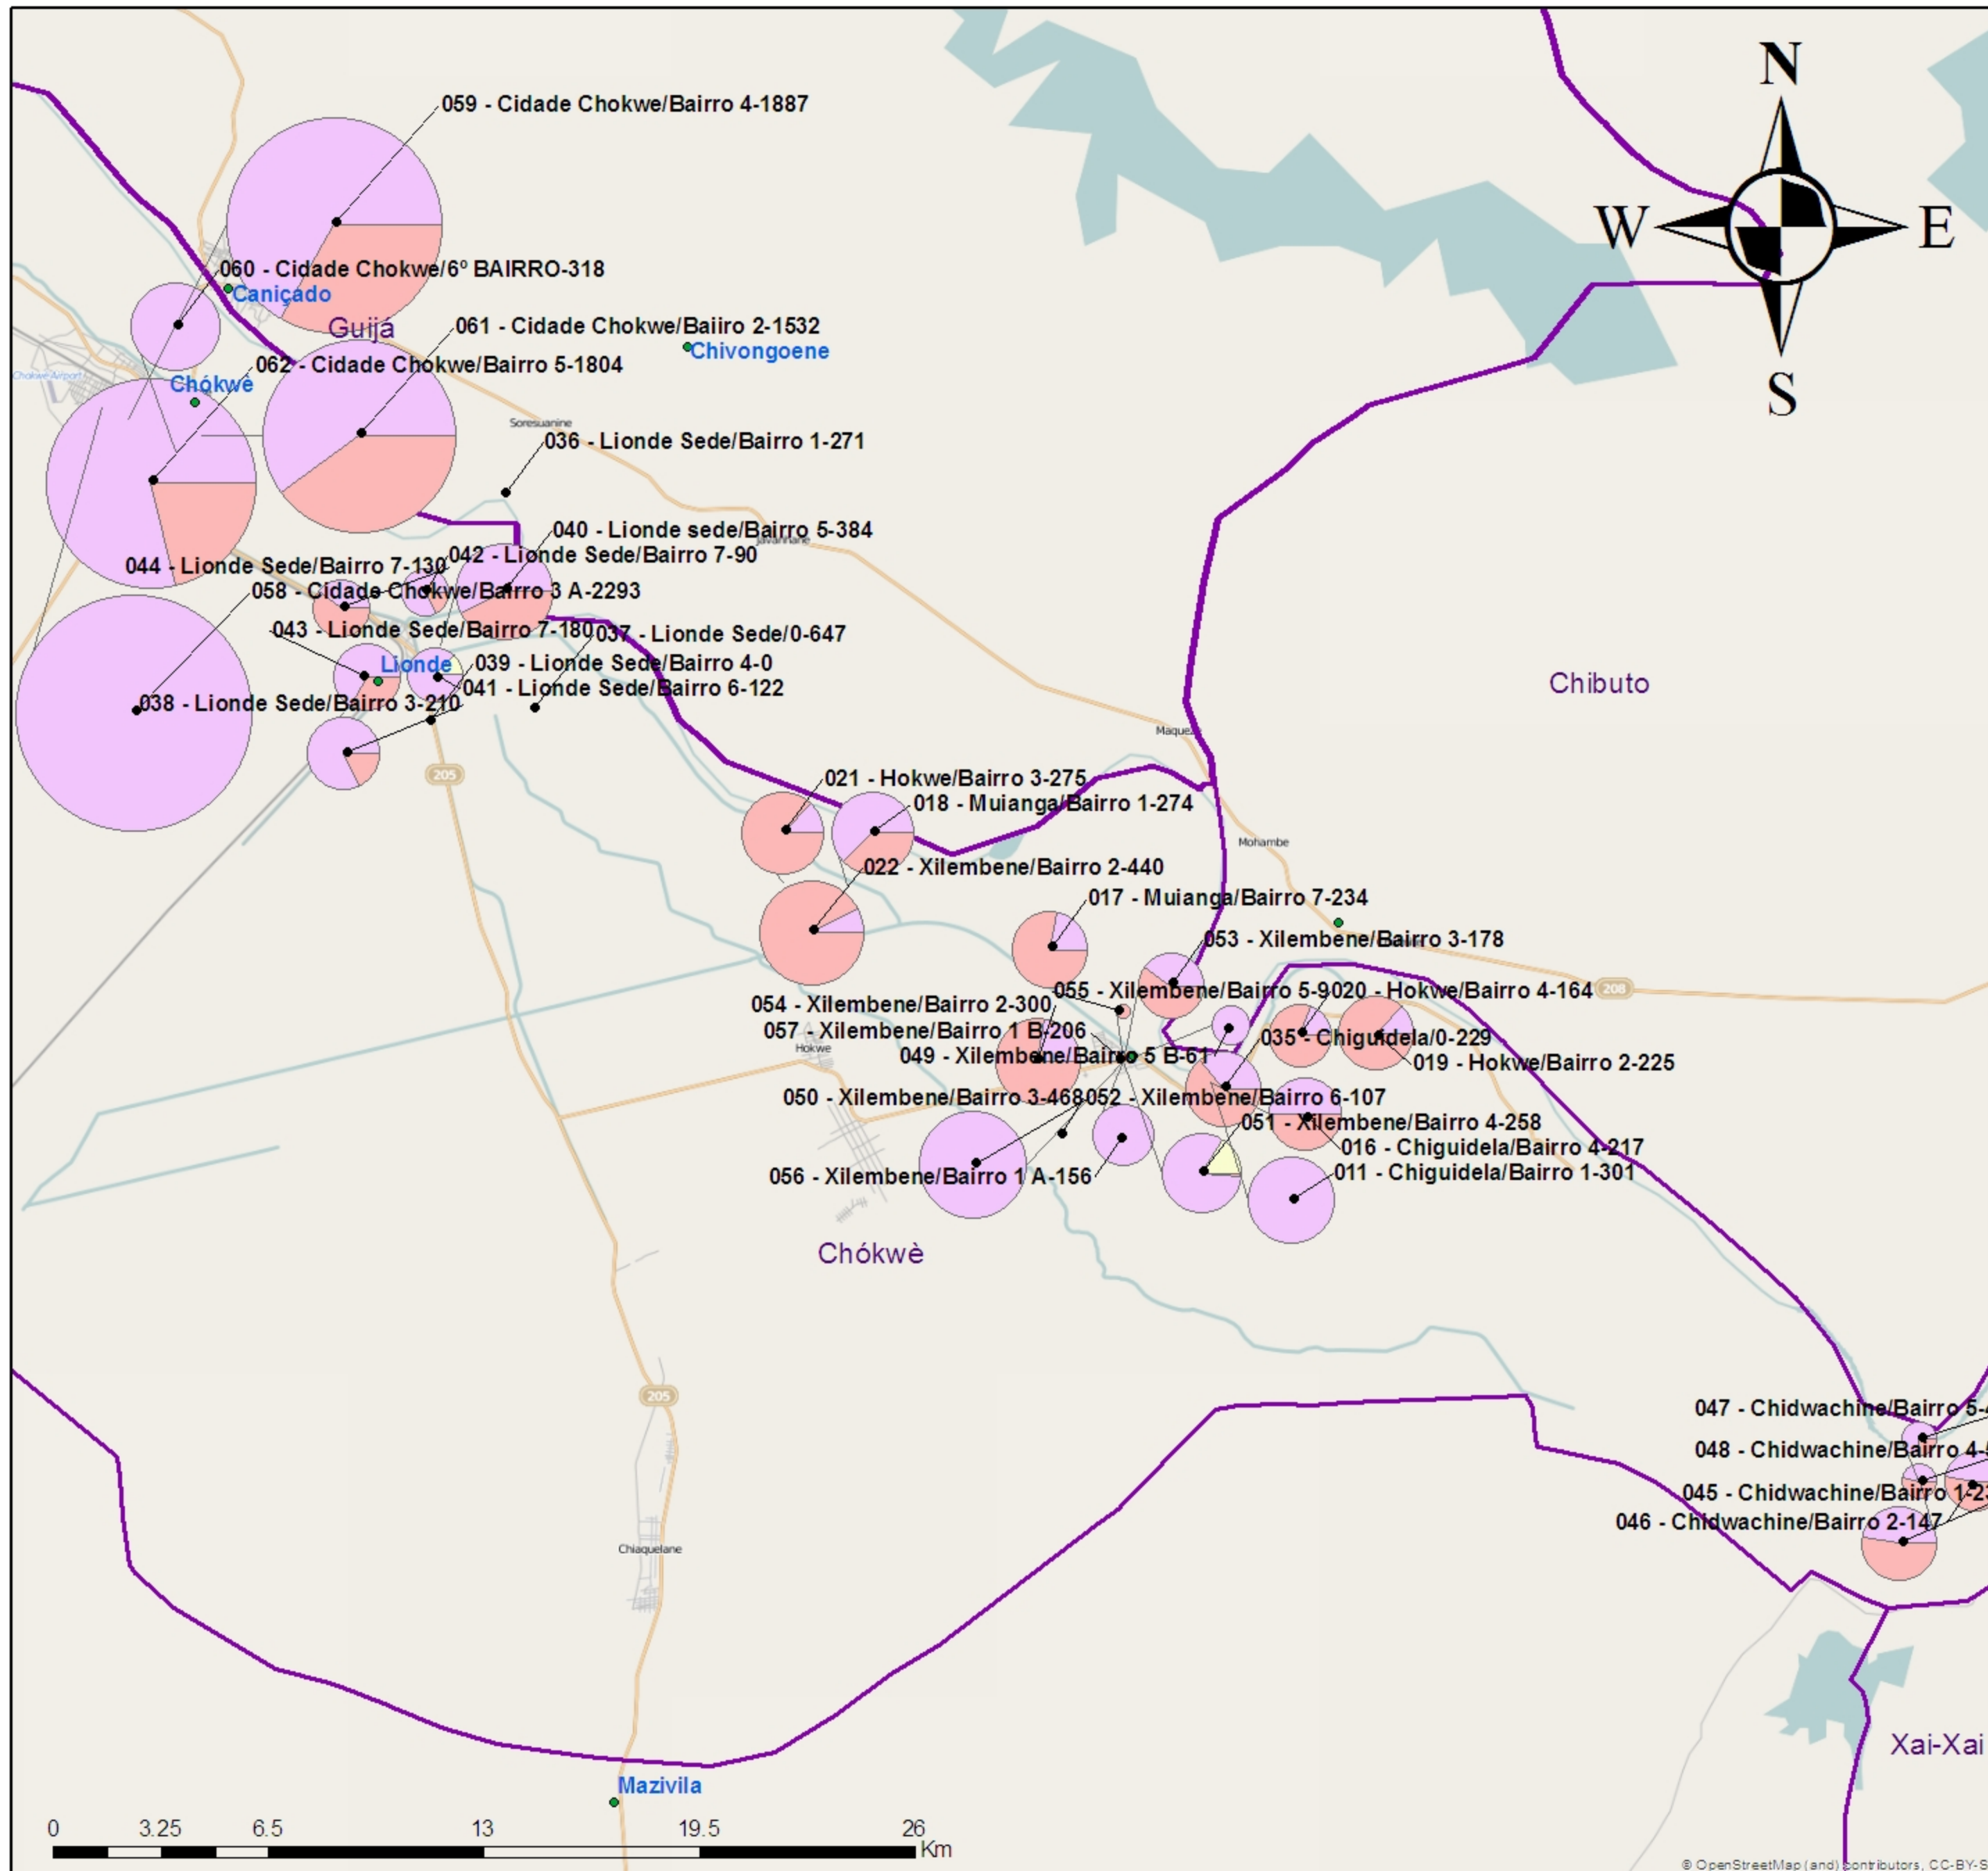

Distrito Chokwe - Levantamentos do Impacto

Moçambique Cheias 2013 - 2013 Floods

Spatial Files From: Cenacarta/GADM
Geographic Coordinate Sytem:
WGS 1984 Web Mercator Auxiliary Sphere
Shelter Cluster Mozambique - IM
Date: 22-Mar-2013
Paper Size Print: A4
1:158,377
Boundaries and names shown and the designations used on this map do not imply official endorsement or acceptance by Shelter Cluster