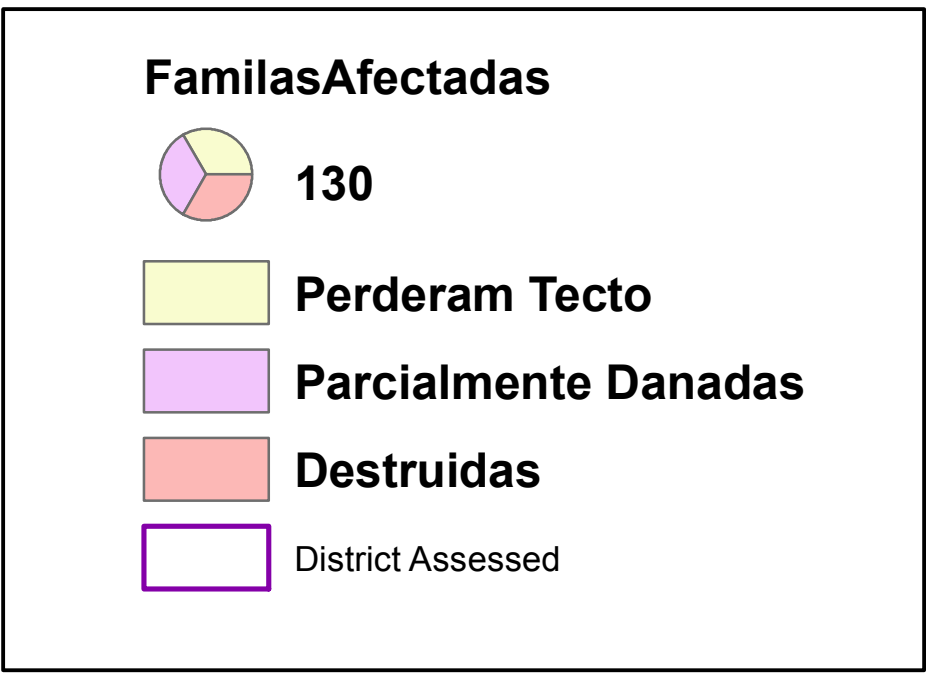

Guija - Levantamentos do Impacto

Moçambique Cheias 2013 - 2013 Floods

Spatial Files From: Cenacarta/GADM
 Geografic Coordinate Sytem:
 WGS 1984 Web Mercator Auxiliary Sphere
 Shelter Cluster Mozambique - IM
 Date: 20-Mar-2013
 Paper Size Print: A4
 1:44,155
 Boundaries and names shown and the designations used on this map do not imply official endorsement or acceptance by Shelter Cluster