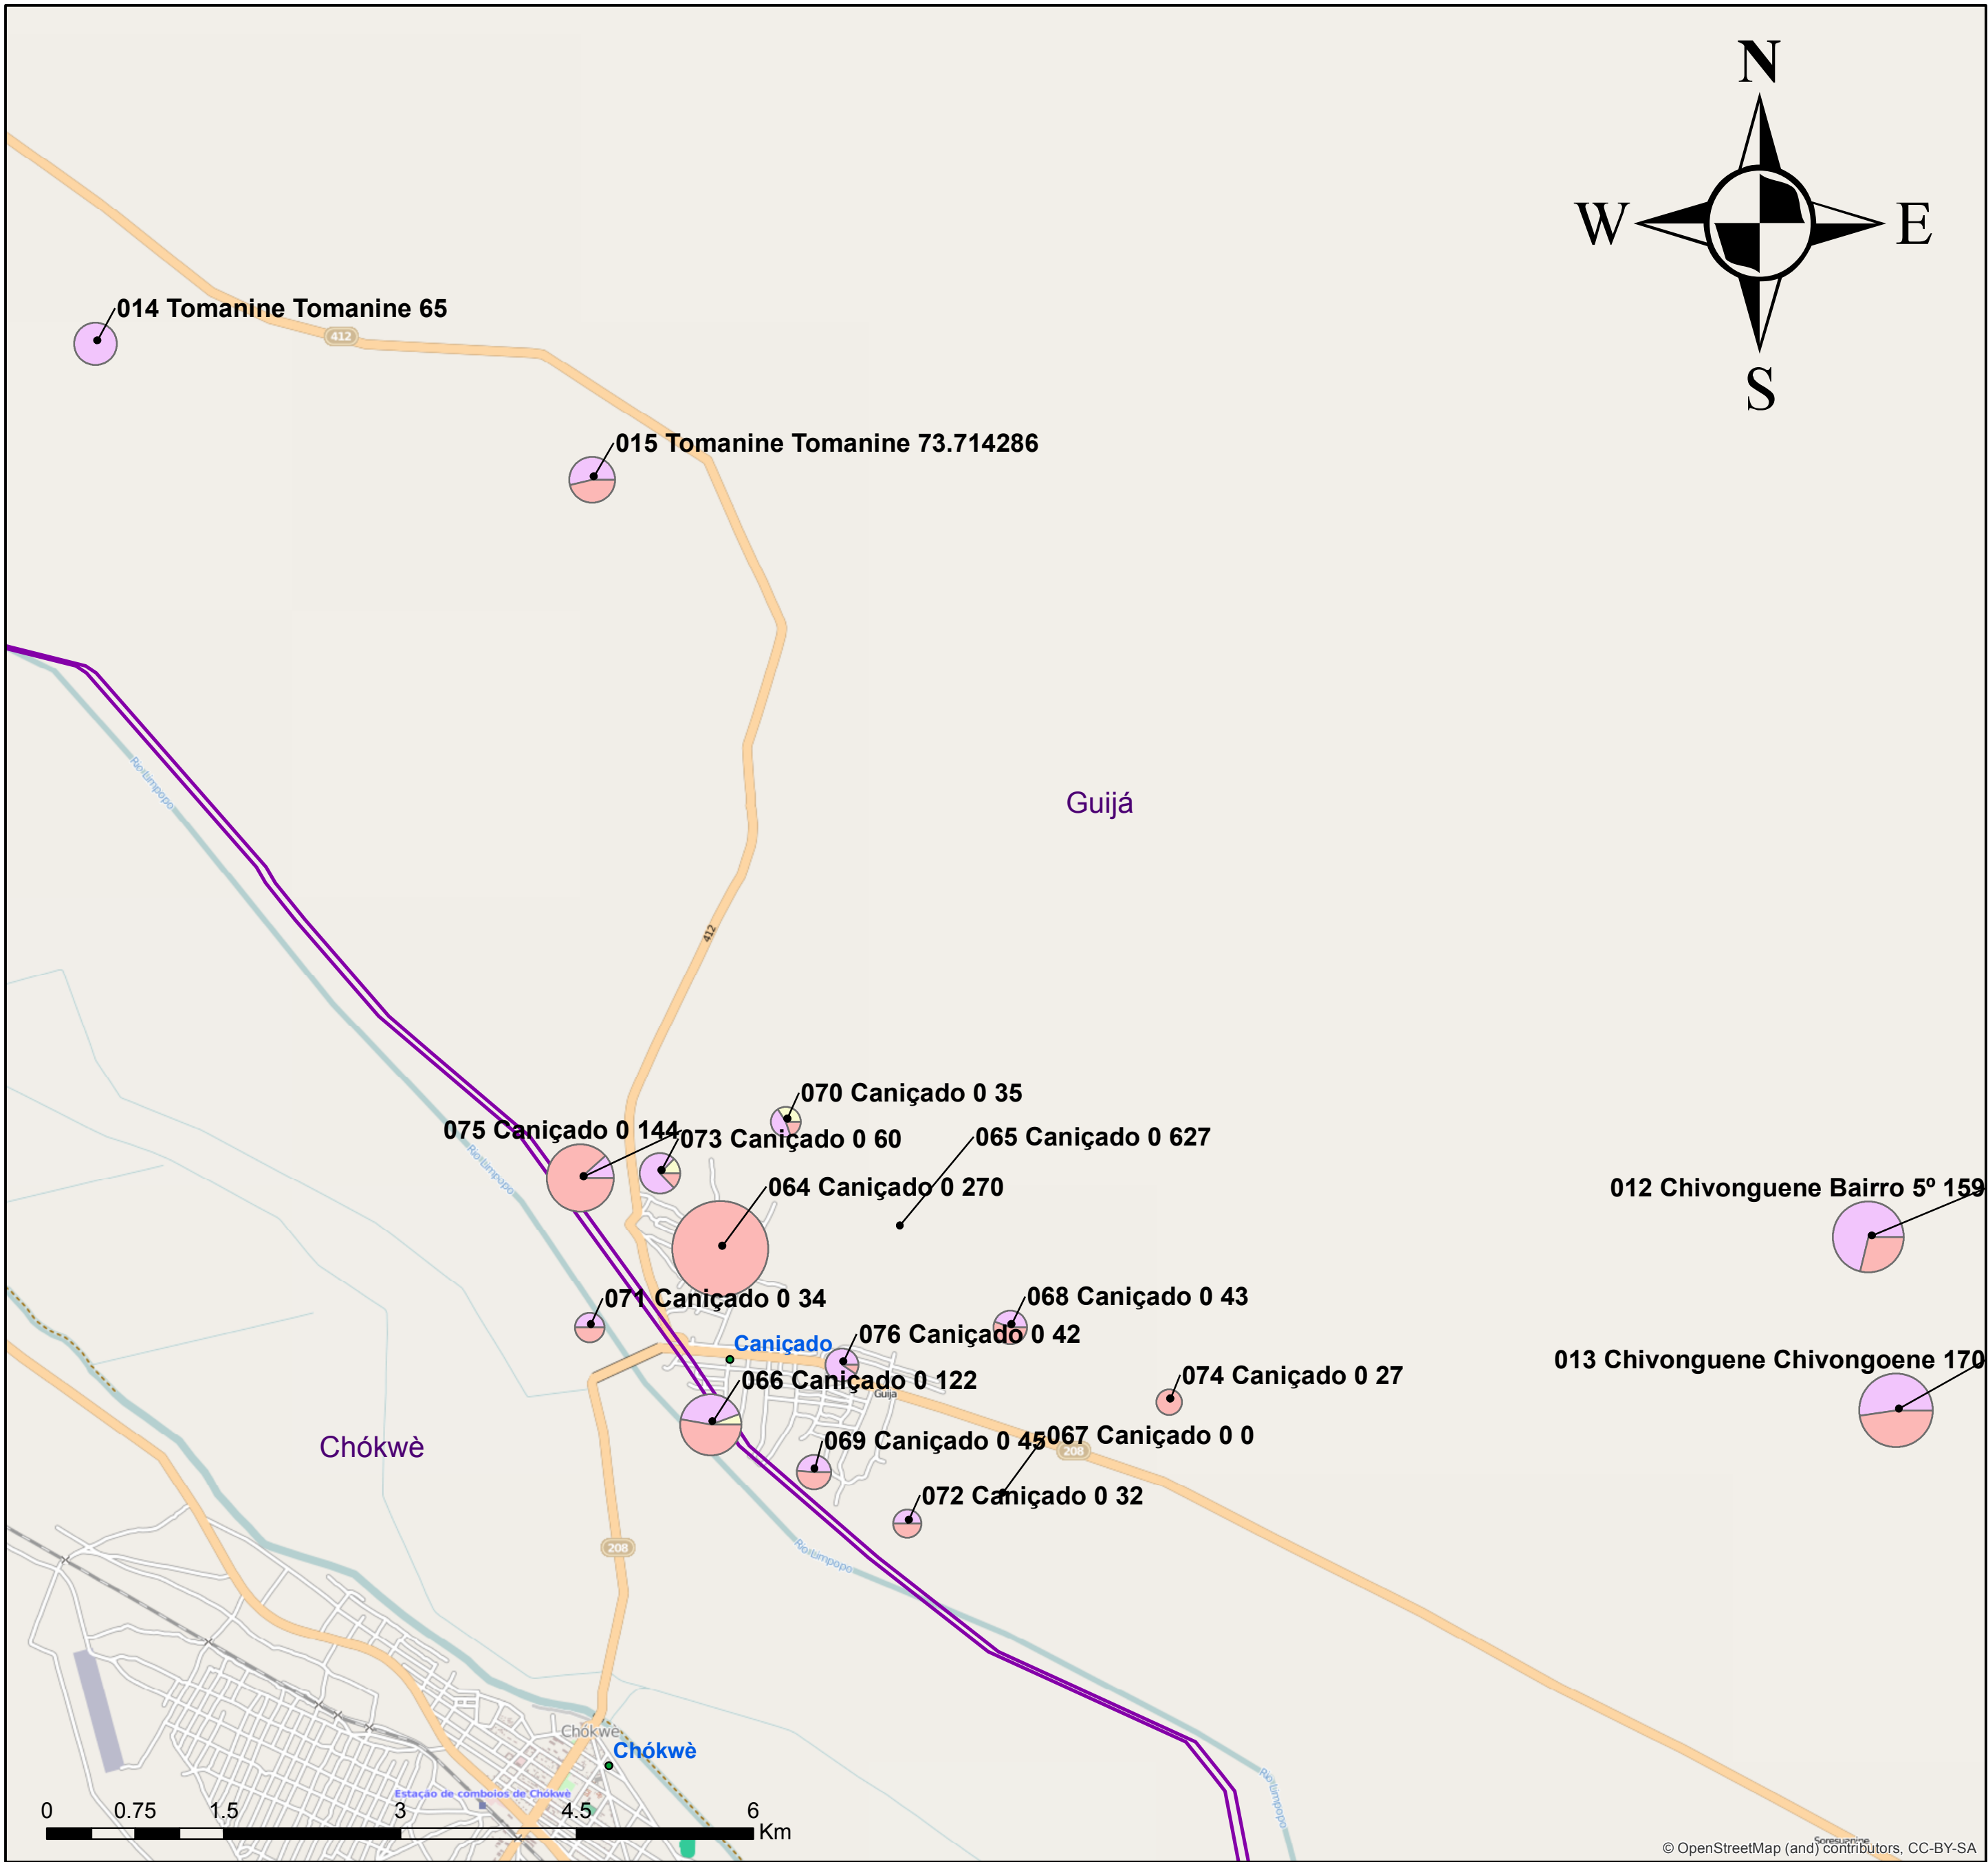

Guija - Levantamentos do Impacto

Moçambique Cheias 2013 - 2013 Floods

Spatial Files From: Cenacarta/GADM
 Geografic Coordinate Sytem:
 WGS 1984 Web Mercator Auxiliary Sphere
 Shelter Cluster Mozambique - IM
 Date: 20-Mar-2013
 Paper Size Print: A4
 1:44,155
 Boundaries and names shown and the designations used on this map do not imply official endorsement or acceptance by Shelter Cluster