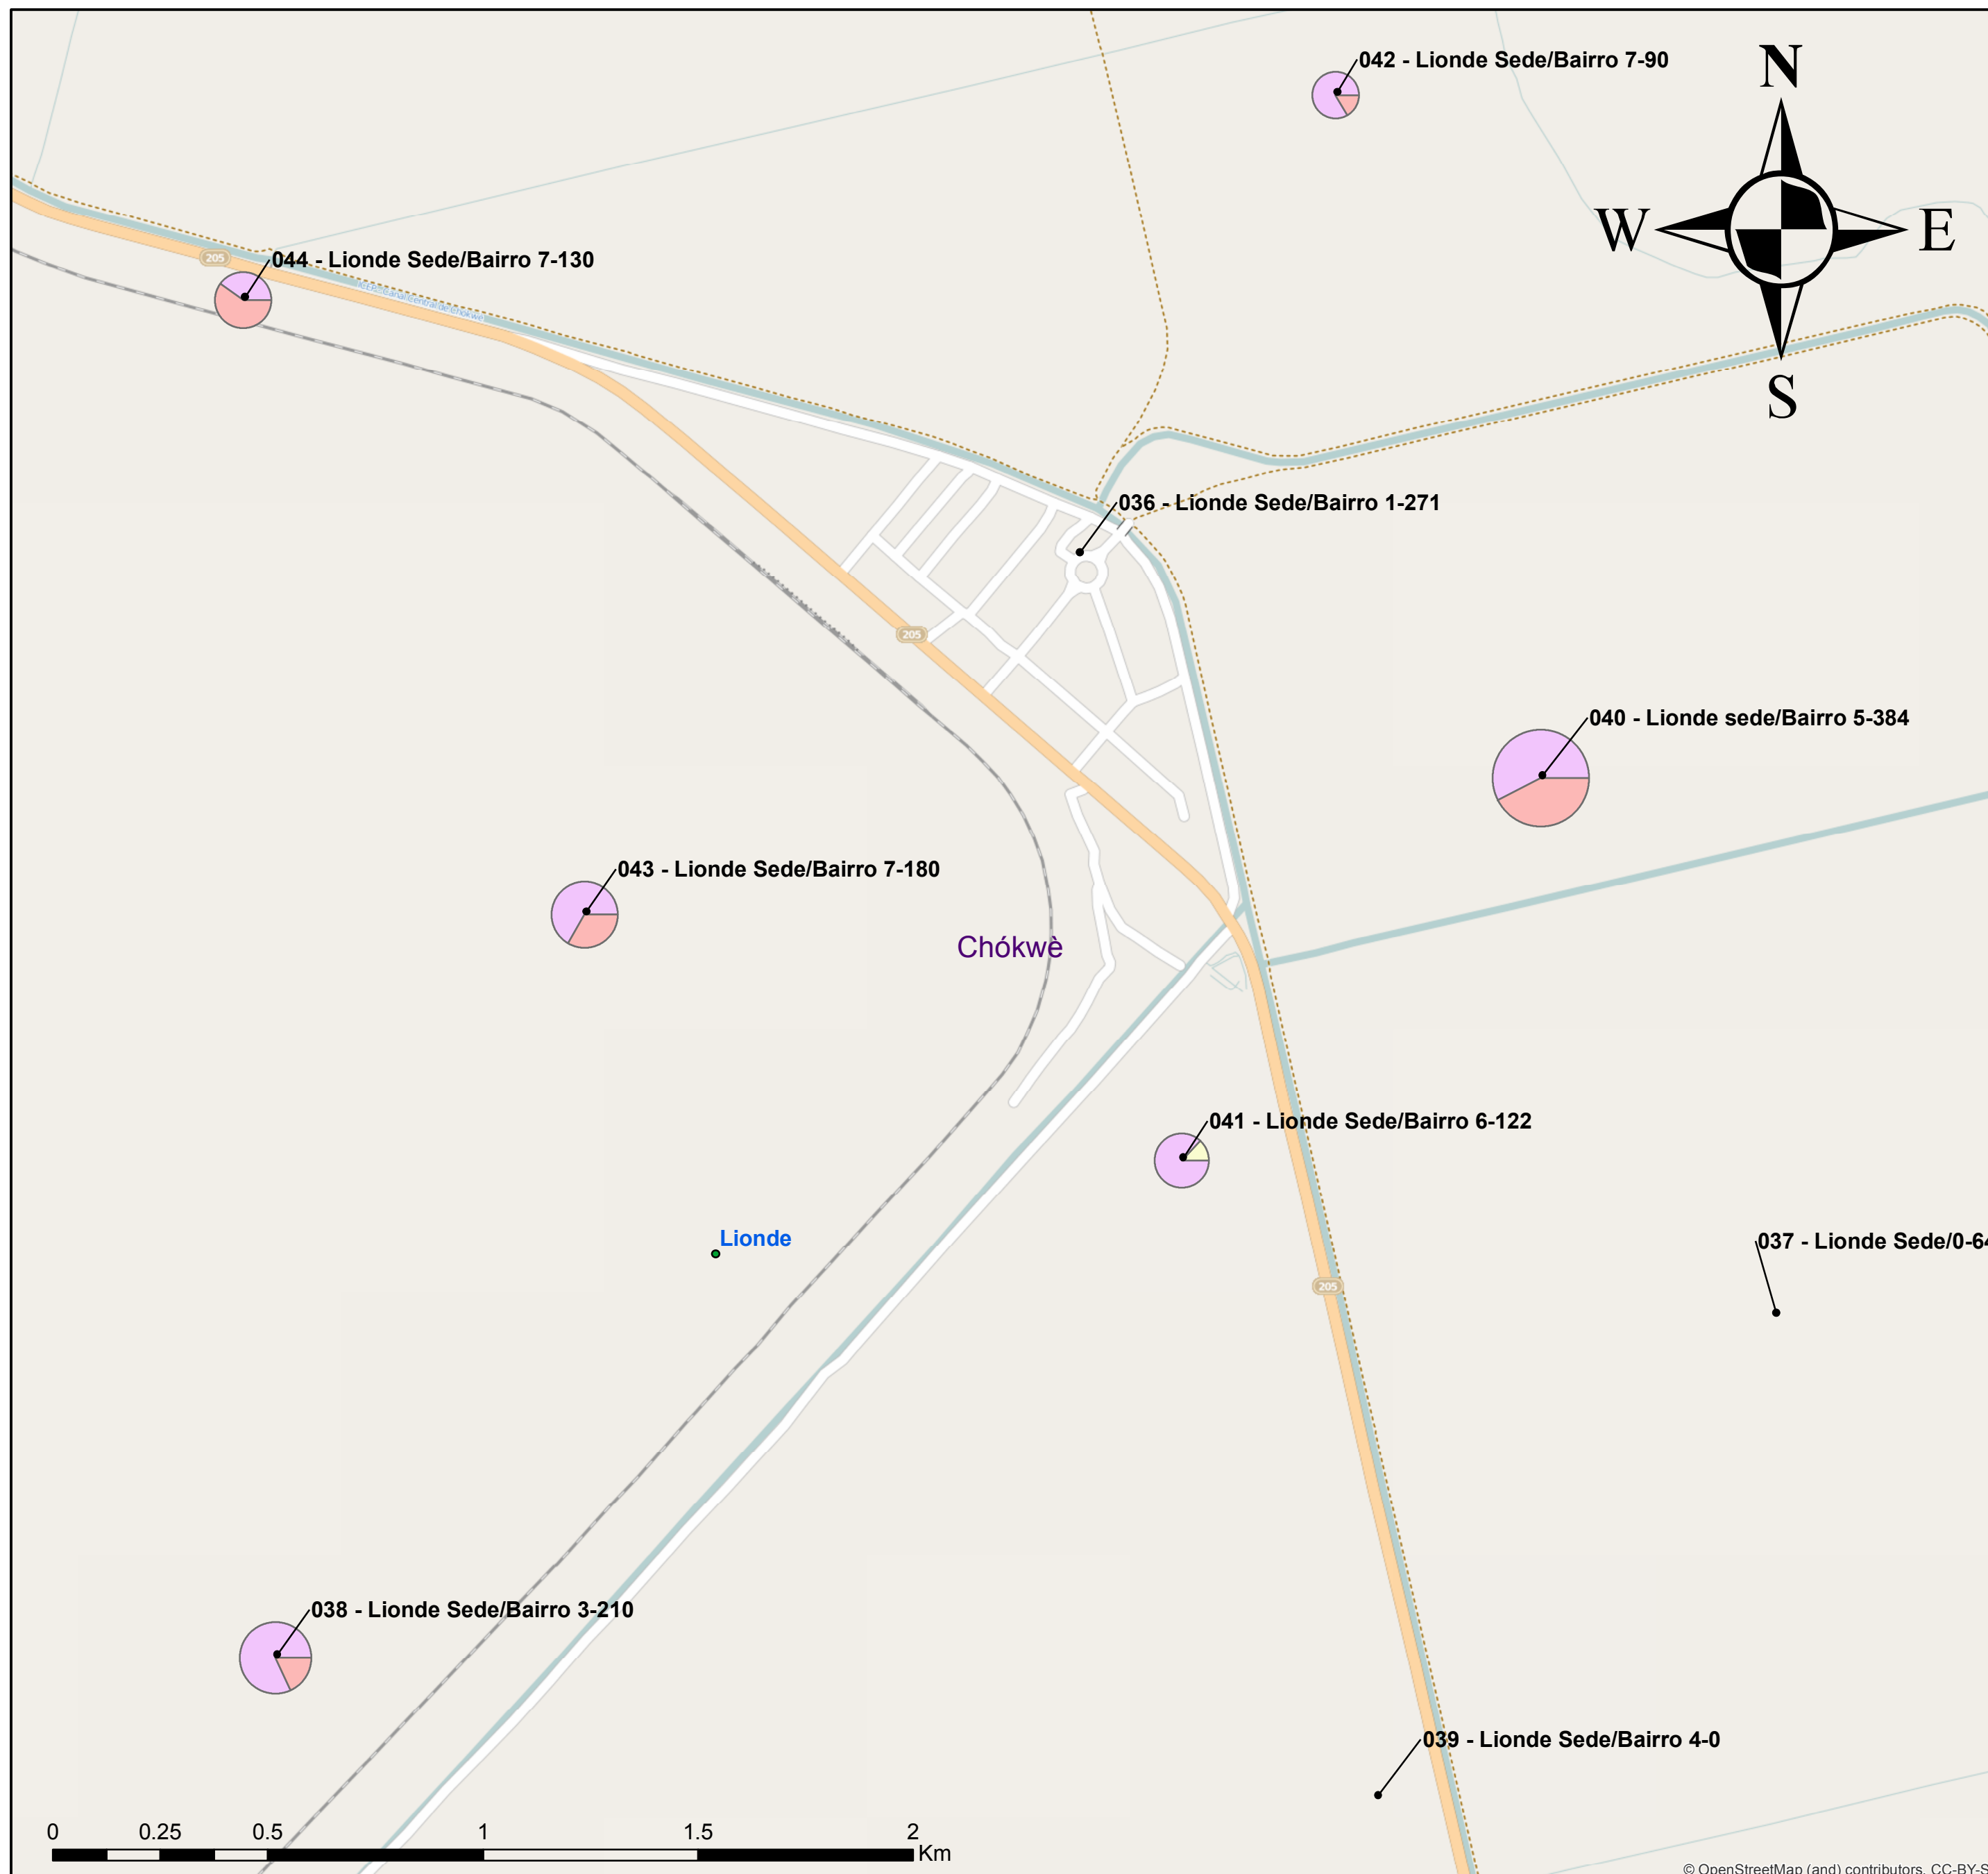

Lionde - Levantamentos do Impacto

Familias Afectadas

Sector do Abrigo - Shelter Cluster

Moçambique Cheias 2013 - 2013 Floods

Spatial Files From: Cenacarta/GADM
 Geografic Coordinate Sytem:
 WGS 1984 Web Mercator Auxiliary Sphere
 Shelter Cluster Mozambique - IM
 Date: 21-Mar-2013
 Paper Size Print: A4

1:12,197

Boundaries and names shown and the designations used on this map do not imply official endorsement or acceptance by Shelter Cluster

Sources: Esri, DeLorme, NAVTEQ, TomTom, Intermap, increment P Corp., GEBCO, USGS, FAO, NPS, NRCAN, GeoBase, IGN, Kadaster NL, Ordnance Survey, Esri Japan, METI, Esri China (Hong Kong), and the GIS User Community