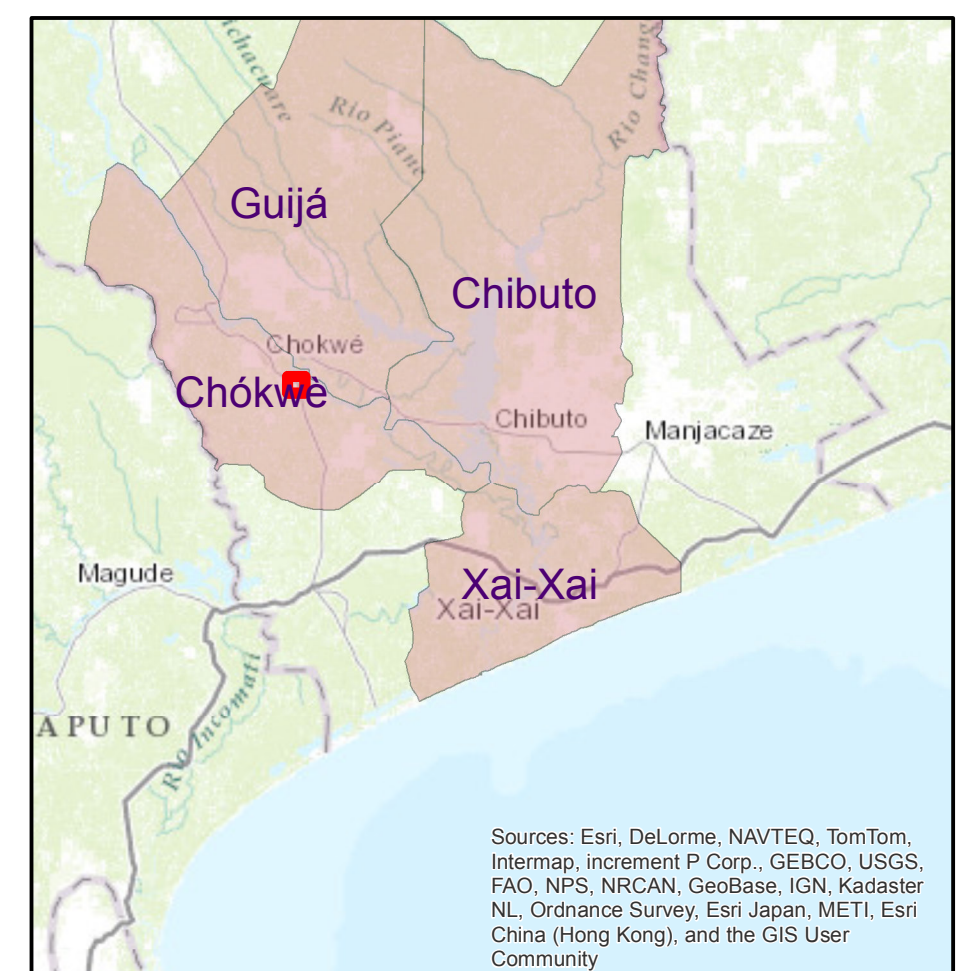

Lionde - Levantamentos do Impacto

Familias Afectadas

Sector do Abrigo - Shelter Cluster

Moçambique Cheias 2013 - 2013 Floods

Spatial Files From: Cenacarta/GADM
 Geografic Coordinate Sytem:
 WGS 1984 Web Mercator Auxiliary Sphere
 Shelter Cluster Mozambique - IM
 Date: 21-Mar-2013
 Paper Size Print: A4

1:12,197

Boundaries and names shown and the designations used on this map do not imply official endorsement or acceptance by Shelter Cluster

Sources: Esri, DeLorme, NAVTEQ, TomTom, Intermap, increment P Corp., GEBCO, USGS, FAO, NPS, NRCAN, GeoBase, IGN, Kadaster NL, Ordnance Survey, Esri Japan, METI, Esri China (Hong Kong), and the GIS User Community