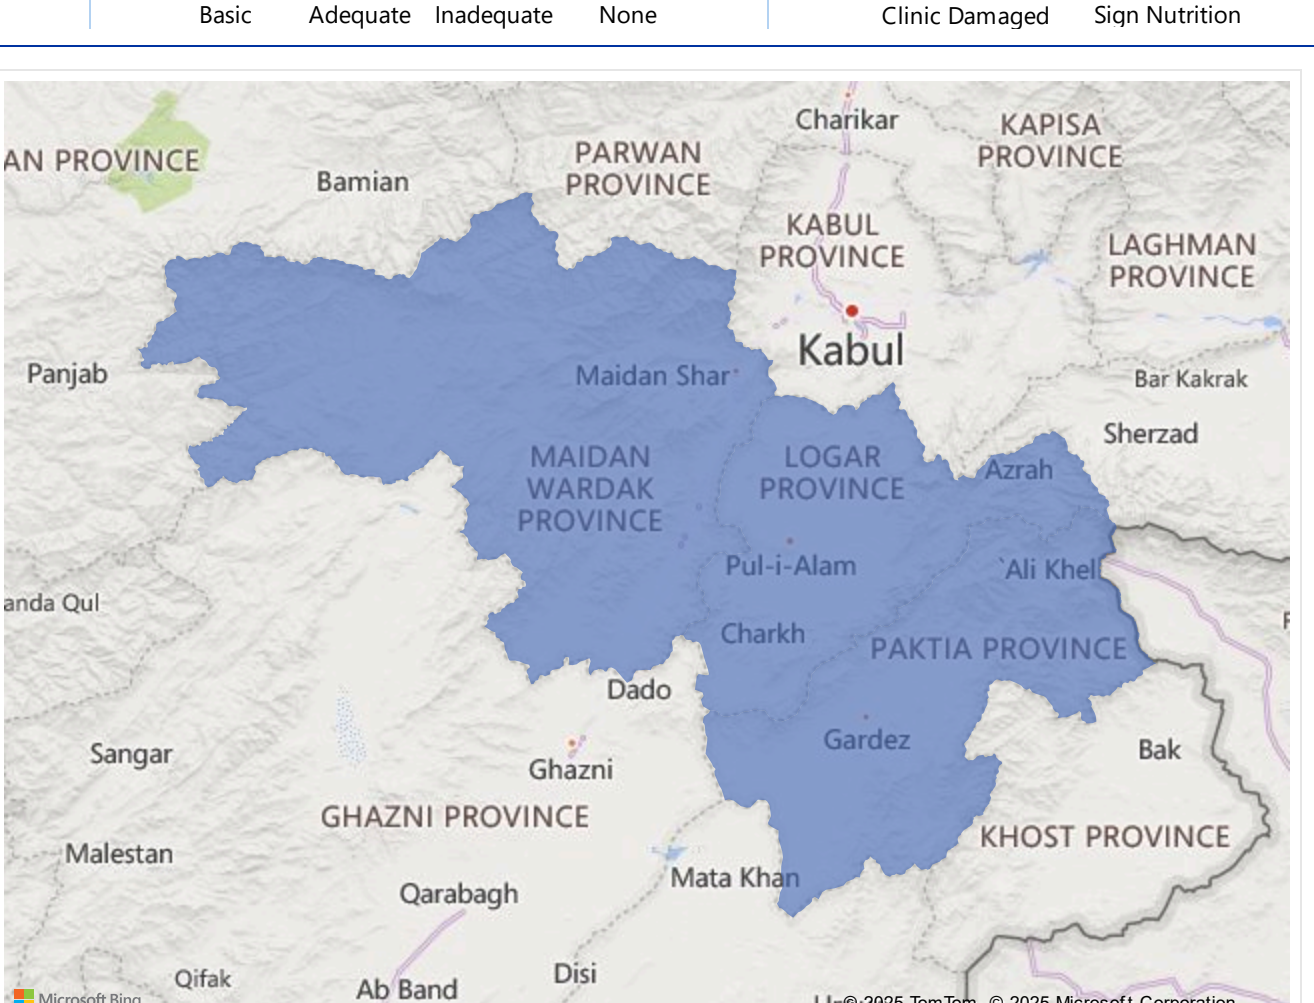

Families Affected by Village

District	Families Affected	Vulnerables	Deaths	Female HHH
Pul-e- Alam (Logar)	110	48	0	12
Mohammad Agha	35	19	0	8
Nerkh (Wardak)	33	1	1	0
Chak (Wardak)	14	3	0	0
Gardez (Paktya)	2	2	0	0
Dand wa Patan (Paktya)	1	0	0	0
Total	216	73	1	20

SHELTER

Province	Shelter Damaged	Severely	Completely	Moderately
Logar	166	84	80	2
Wardak	47	31	16	0
Paktya	3	2	1	0
Total	216	117	97	2

Health & Nutrition

Province	Pregrant Women	Infants	Med Av Basic
Logar	83	144	6
Paktya	1	0	0
Wardak	18	15	9
Total	102	159	15

FOOD LIVESTOCK & AGRICULTURE

Province	Livestoc	Food Lost	Liv Infra	Land Jrb	Orchard Trees	Irrigatio	Grain Storage
Logar	82	165	14	7,667	931	13	14
Paktya	2	2	1	40	110	2	1
Wardak	99	47	10	392	7,755	9	9
Total	183	214	25	8,099	8,796	24	24

District	Livestoc	Food Lost	Liv Infra	Land Jrb	Orch Trees	Irrigation	Grain Storage
Chak (Wardak)	8	14	2	250	205	2	2
Dand wa Patan (Paktya)	0	0	0	25	50	1	0
Gardez (Paktya)	2	2	1	15	60	1	1
Mohammad Agha	65	55	6	4,260	168	6	6
Nerkh (Wardak)	91	33	8	142	7,550	7	7
Pul-e- Alam (Logar)	17	110	8	3,407	763	7	8
Total	183	214	25	8,099	8,796	24	24