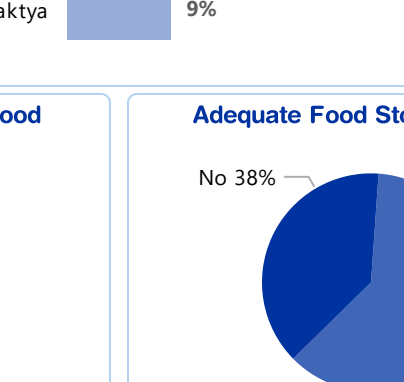

Province	Livestoc	Food Lost	Liv Infra	Land Jrb	Orchard Trees	Irrigatio	Grain Storage
Logar	82	165	14	7,667	931	13	14
Paktya	2	2	1	40	110	2	1
Wardak	99	47	10	392	7,755	9	9
Total	183	214	25	8,099	8,796	24	24

District	Livestoc	Food Lost	Liv Infra	Land Jrb	Orch Trees	Irrigation	Grain Storage
Chak (Wardak)	8	14	2	250	205	2	2
Dand wa Patan (Paktya)	0	0	0	25	50	1	0
Gardez (Paktya)	2	2	1	15	60	1	1
Mohammad Agha	65	55	6	4,260	168	6	6
Nerkh (Wardak)	91	33	8	142	7,550	7	7
Pul-e- Alam (Logar)	17	110	8	3,407	763	7	8
Total	183	214	25	8,099	8,796	24	24