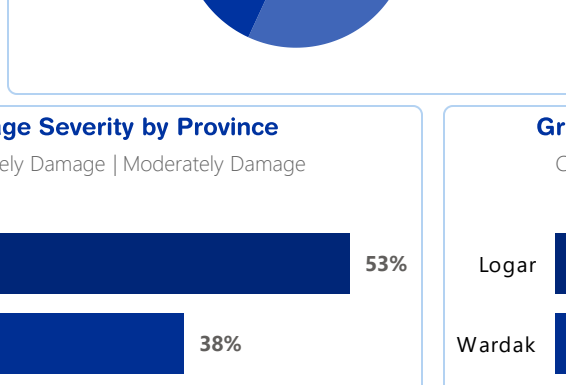

Province	Livestoc	Food Lost	Liv Infra	Land Jrb	Orchard Trees	Irrigatio	Grain Storage
Logar	82	165	14	7,667	931	13	14
Paktya	2	2	1	40	110	2	1
Wardak	99	47	10	392	7,755	9	9
Total	183	214	25	8,099	8,796	24	24

District	Livestoc	Food Lost	Liv Infra	Land Jrb	Orch Trees	Irrigation	Grain Storage
Chak (Wardak)	8	14	2	250	205	2	2
Dand wa Patan (Paktya)	0	0	0	25	50	1	0
Gardez (Paktya)	2	2	1	15	60	1	1
Mohammad Agha	65	55	6	4,260	168	6	6
Nerkh (Wardak)	91	33	8	142	7,550	7	7
Pul-e- Alam (Logar)	17	110	8	3,407	763	7	8
Total	183	214	25	8,099	8,796	24	24