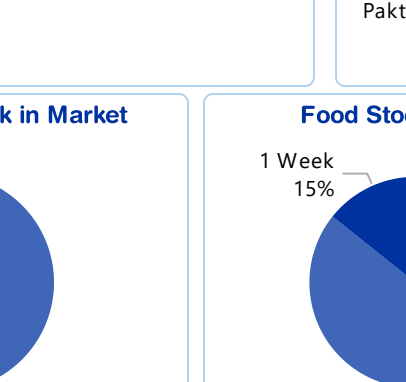

Province	Livestoc	Food Lost	Liv Infra	Land Jrb	Orchard Trees	Irrigatio	Grain Storage
Logar	82	165	14	7,667	931	13	14
Paktya	2	2	1	40	110	2	1
Wardak	99	47	10	392	7,755	9	9
Total	183	214	25	8,099	8,796	24	24

District	Livestoc	Food Lost	Liv Infra	Land Jrb	Orch Trees	Irrigation	Grain Storage
Chak (Wardak)	8	14	2	250	205	2	2
Dand wa Patan (Paktya)	0	0	0	25	50	1	0
Gardez (Paktya)	2	2	1	15	60	1	1
Mohammad Agha	65	55	6	4,260	168	6	6
Nerkh (Wardak)	91	33	8	142	7,550	7	7
Pul-e- Alam (Logar)	17	110	8	3,407	763	7	8
Total	183	214	25	8,099	8,796	24	24