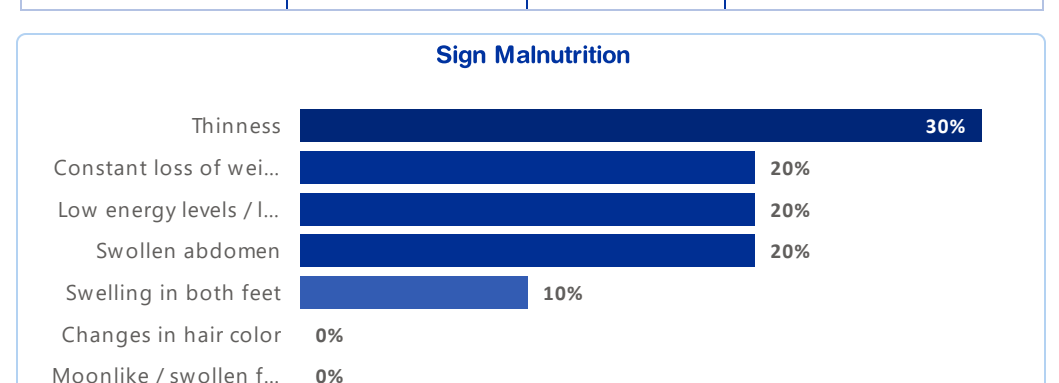

SHELTER

Province	Shelter Damaged	Severely	Completely	Moderately
Logar	166	84	80	2
Wardak	47	31	16	0
Paktya	3	2	1	0
Total	216	117	97	2

Health & Nutrition

Province	Pregrant Women	Infants	Med Av Basic
Logar	83	144	6
Paktya	1	0	0
Wardak	18	15	9
Total	102	159	15