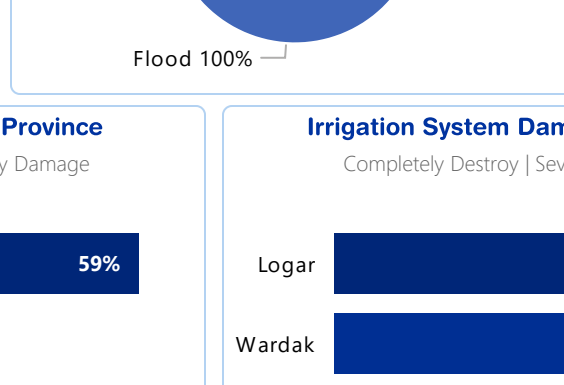

Province	Livestoc	Food Lost	Liv Infra	Land Jrb	Orchard Trees	Irrigatio	Grain Storage
Logar	82	165	14	7,667	931	13	14
Paktya	2	2	1	40	110	2	1
Wardak	99	47	10	392	7,755	9	9
Total	183	214	25	8,099	8,796	24	24

District	Livestoc	Food Lost	Liv Infra	Land Jrb	Orch Trees	Irrigation	Grain Storage
Chak (Wardak)	8	14	2	250	205	2	2
Dand wa Patan (Paktya)	0	0	0	25	50	1	0
Gardez (Paktya)	2	2	1	15	60	1	1
Mohammad Agha	65	55	6	4,260	168	6	6
Nerkh (Wardak)	91	33	8	142	7,550	7	7
Pul-e- Alam (Logar)	17	110	8	3,407	763	7	8
Total	183	214	25	8,099	8,796	24	24