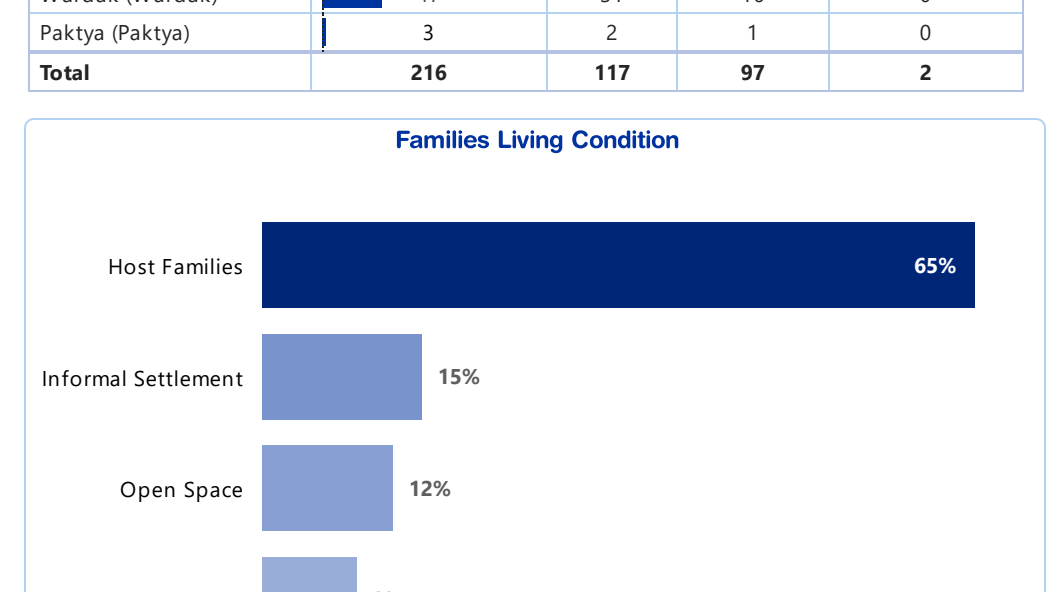

Families Affected by Village

District	Families Affected	Vulnerables	Deaths	Female HHH
Pul-e- Alam (Logar)	110	48	0	12
Mohammad Agha	35	19	0	8
Nerkh (Wardak)	33	1	1	0
Chak (Wardak)	14	3	0	0
Gardez (Paktya)	2	2	0	0
Dand wa Patan (Paktya)	1	0	0	0
Total	216	73	1	20

SHELTER

Province	Shelter Damaged	Severely	Completely	Moderately
Logar	166	84	80	2
Wardak	47	31	16	0
Paktya	3	2	1	0
Total	216	117	97	2

Health & Nutrition

Province	Pregrant Women	Infants	Med Av Basic
Logar	83	144	6
Paktya	1	0	0
Wardak	18	15	9
Total	102	159	15