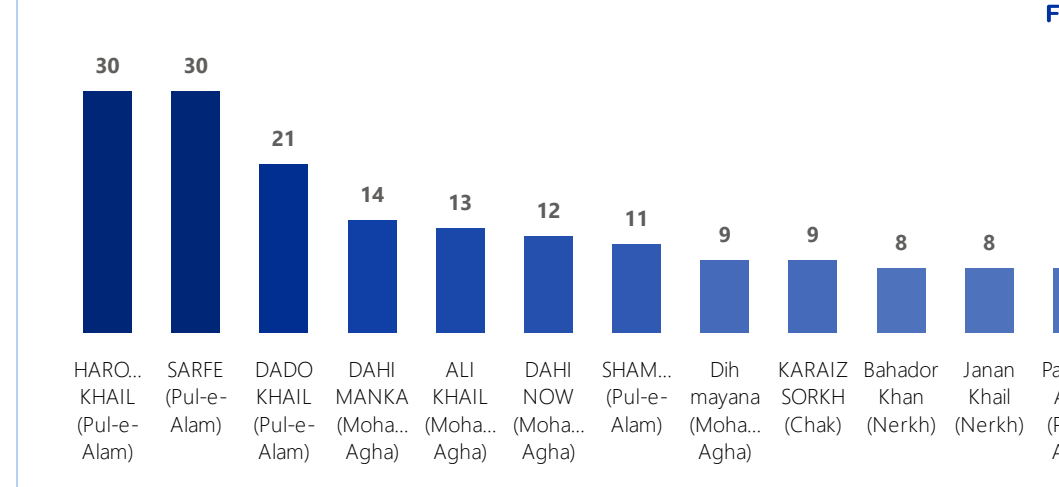

Families Affected by Village

District	Families Affected	Vulnerables	Deaths	Female HHH
Pul-e- Alam (Logar)	110	48	0	12
Mohammad Agha	35	19	0	8
Nerkh (Wardak)	33	1	1	0
Chak (Wardak)	14	3	0	0
Gardez (Paktya)	2	2	0	0
Dand wa Patan (Paktya)	1	0	0	0
Total	216	73	1	20

SHELTER

Province	Shelter Damaged	Severely	Completely	Moderately
Logar	166	84	80	2
Wardak	47	31	16	0
Paktya	3	2	1	0
Total	216	117	97	2

Health & Nutrition

Province	Pregrant Women	Infants	Med Av Basic
Logar	83	144	6
Paktya	1	0	0
Wardak	18	15	9
Total	102	159	15