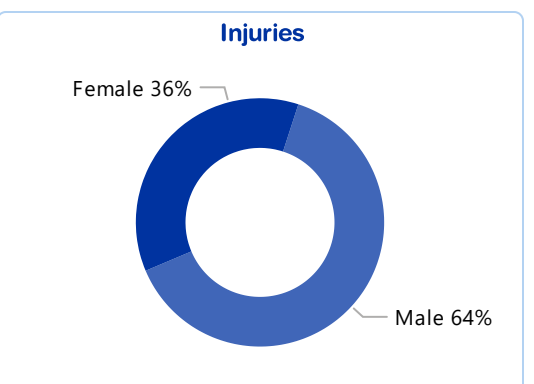

Families Affected by Village

District	Families Affected	Vulnerables	Deaths	Female HHH
Pul-e- Alam (Logar)	110	48	0	12
Mohammad Agha	35	19	0	8
Nerkh (Wardak)	33	1	1	0
Chak (Wardak)	14	3	0	0
Gardez (Paktya)	2	2	0	0
Dand wa Patan (Paktya)	1	0	0	0
Total	216	73	1	20

SHELTER

Province	Shelter Damaged	Severely	Completely	Moderately
Logar	166	84	80	2
Wardak	47	31	16	0
Paktya	3	2	1	0
Total	216	117	97	2

Health & Nutrition

Province	Pregrant Women	Infants	Med Av Basic
Logar	83	144	6
Paktya	1	0	0
Wardak	18	15	9
Total	102	159	15