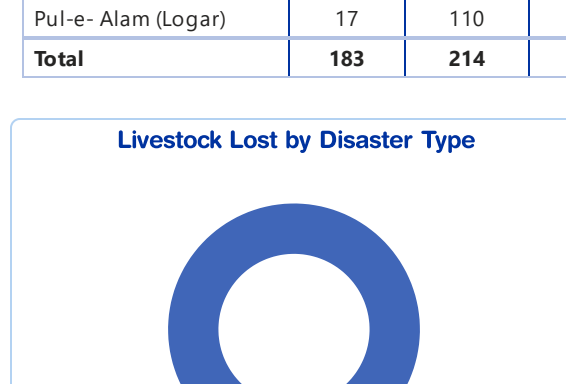

Province	Livestoc	Food Lost	Liv Infra	Land Jrb	Orchard Trees	Irrigatio	Grain Storage
Logar	82	165	14	7,667	931	13	14
Paktya	2	2	1	40	110	2	1
Wardak	99	47	10	392	7,755	9	9
Total	183	214	25	8,099	8,796	24	24

District	Livestoc	Food Lost	Liv Infra	Land Jrb	Orch Trees	Irrigation	Grain Storage
Chak (Wardak)	8	14	2	250	205	2	2
Dand wa Patan (Paktya)	0	0	0	25	50	1	0
Gardez (Paktya)	2	2	1	15	60	1	1
Mohammad Agha	65	55	6	4,260	168	6	6
Nerkh (Wardak)	91	33	8	142	7,550	7	7
Pul-e- Alam (Logar)	17	110	8	3,407	763	7	8
Total	183	214	25	8,099	8,796	24	24