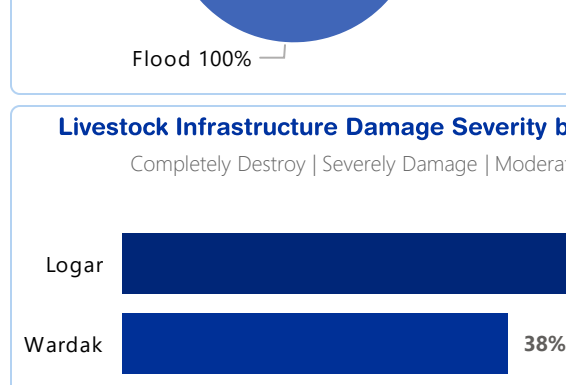

Province	Livestoc	Food Lost	Liv Infra	Land Jrb	Orchard Trees	Irrigatio	Grain Storage
Logar	82	165	14	7,667	931	13	14
Paktya	2	2	1	40	110	2	1
Wardak	99	47	10	392	7,755	9	9
Total	183	214	25	8,099	8,796	24	24

District	Livestoc	Food Lost	Liv Infra	Land Jrb	Orch Trees	Irrigation	Grain Storage
Chak (Wardak)	8	14	2	250	205	2	2
Dand wa Patan (Paktya)	0	0	0	25	50	1	0
Gardez (Paktya)	2	2	1	15	60	1	1
Mohammad Agha	65	55	6	4,260	168	6	6
Nerkh (Wardak)	91	33	8	142	7,550	7	7
Pul-e- Alam (Logar)	17	110	8	3,407	763	7	8
Total	183	214	25	8,099	8,796	24	24