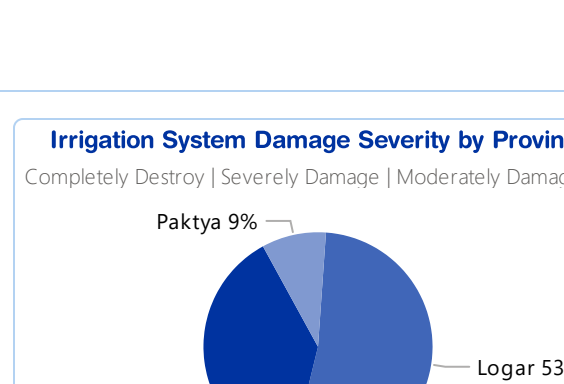

Province	Livestoc	Food Lost	Liv Infra	Land Jrb	Orchard Trees	Irrigatio	Grain Storage
Logar	82	165	14	7,667	931	13	14
Paktya	2	2	1	40	110	2	1
Wardak	99	47	10	392	7,755	9	9
Total	183	214	25	8,099	8,796	24	24

District	Livestoc	Food Lost	Liv Infra	Land Jrb	Orch Trees	Irrigation	Grain Storage
Chak (Wardak)	8	14	2	250	205	2	2
Dand wa Patan (Paktya)	0	0	0	25	50	1	0
Gardez (Paktya)	2	2	1	15	60	1	1
Mohammad Agha	65	55	6	4,260	168	6	6
Nerkh (Wardak)	91	33	8	142	7,550	7	7
Pul-e- Alam (Logar)	17	110	8	3,407	763	7	8
Total	183	214	25	8,099	8,796	24	24