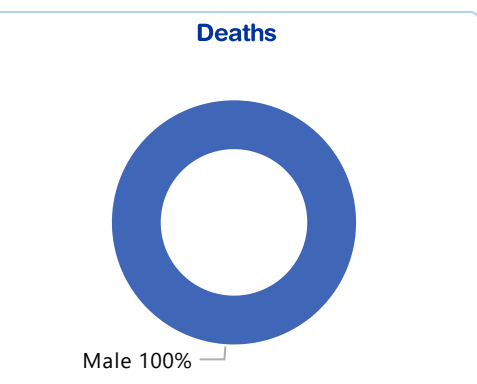

Families Affected by Village

District	Families Affected	Vulnerables	Deaths	Female HHH
Pul-e- Alam (Logar)	110	48	0	12
Mohammad Agha	35	19	0	8
Nerkh (Wardak)	33	1	1	0
Chak (Wardak)	14	3	0	0
Gardez (Paktya)	2	2	0	0
Dand wa Patan (Paktya)	1	0	0	0
Total	216	73	1	20

SHELTER

Province	Shelter Damaged	Severely	Completely	Moderately
Logar	166	84	80	2
Wardak	47	31	16	0
Paktya	3	2	1	0
Total	216	117	97	2

Health & Nutrition

Province	Pregrant Women	Infants	Med Av Basic
Logar	83	144	6
Paktya	1	0	0
Wardak	18	15	9
Total	102	159	15