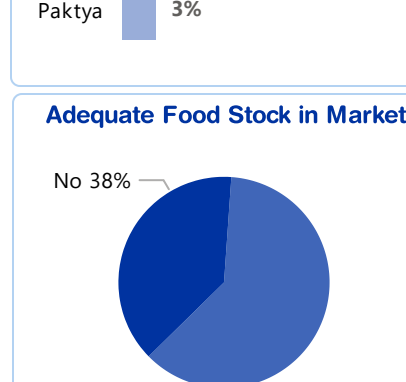

Province	Livestoc	Food Lost	Liv Infra	Land Jrb	Orchard Trees	Irrigatio	Grain Storage
Logar	82	165	14	7,667	931	13	14
Paktya	2	2	1	40	110	2	1
Wardak	99	47	10	392	7,755	9	9
Total	183	214	25	8,099	8,796	24	24

District	Livestoc	Food Lost	Liv Infra	Land Jrb	Orch Trees	Irrigation	Grain Storage
Chak (Wardak)	8	14	2	250	205	2	2
Dand wa Patan (Paktya)	0	0	0	25	50	1	0
Gardez (Paktya)	2	2	1	15	60	1	1
Mohammad Agha	65	55	6	4,260	168	6	6
Nerkh (Wardak)	91	33	8	142	7,550	7	7
Pul-e- Alam (Logar)	17	110	8	3,407	763	7	8
Total	183	214	25	8,099	8,796	24	24