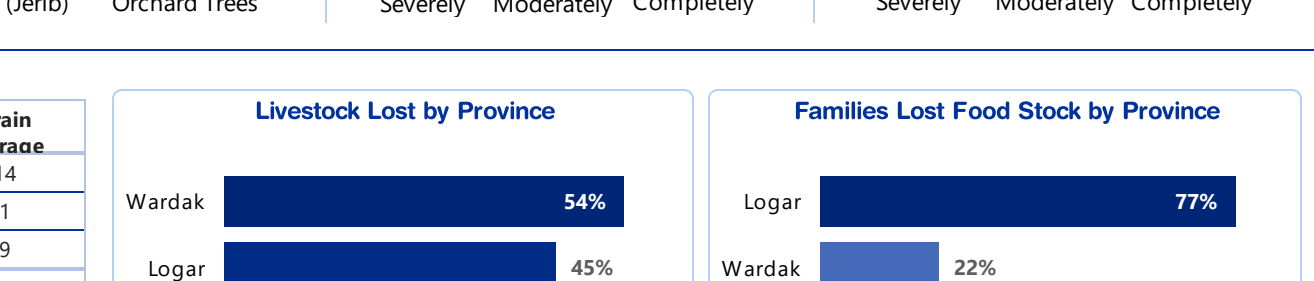

Province	Livestoc	Food Lost	Liv Infra	Land Jrb	Orchard Trees	Irrigatio	Grain Storage
Logar	82	165	14	7,667	931	13	14
Paktya	2	2	1	40	110	2	1
Wardak	99	47	10	392	7,755	9	9
Total	183	214	25	8,099	8,796	24	24

District	Livestoc	Food Lost	Liv Infra	Land Jrb	Orch Trees	Irrigation	Grain Storage
Chak (Wardak)	8	14	2	250	205	2	2
Dand wa Patan (Paktya)	0	0	0	25	50	1	0
Gardez (Paktya)	2	2	1	15	60	1	1
Mohammad Agha	65	55	6	4,260	168	6	6
Nerkh (Wardak)	91	33	8	142	7,550	7	7
Pul-e- Alam (Logar)	17	110	8	3,407	763	7	8
Total	183	214	25	8,099	8,796	24	24