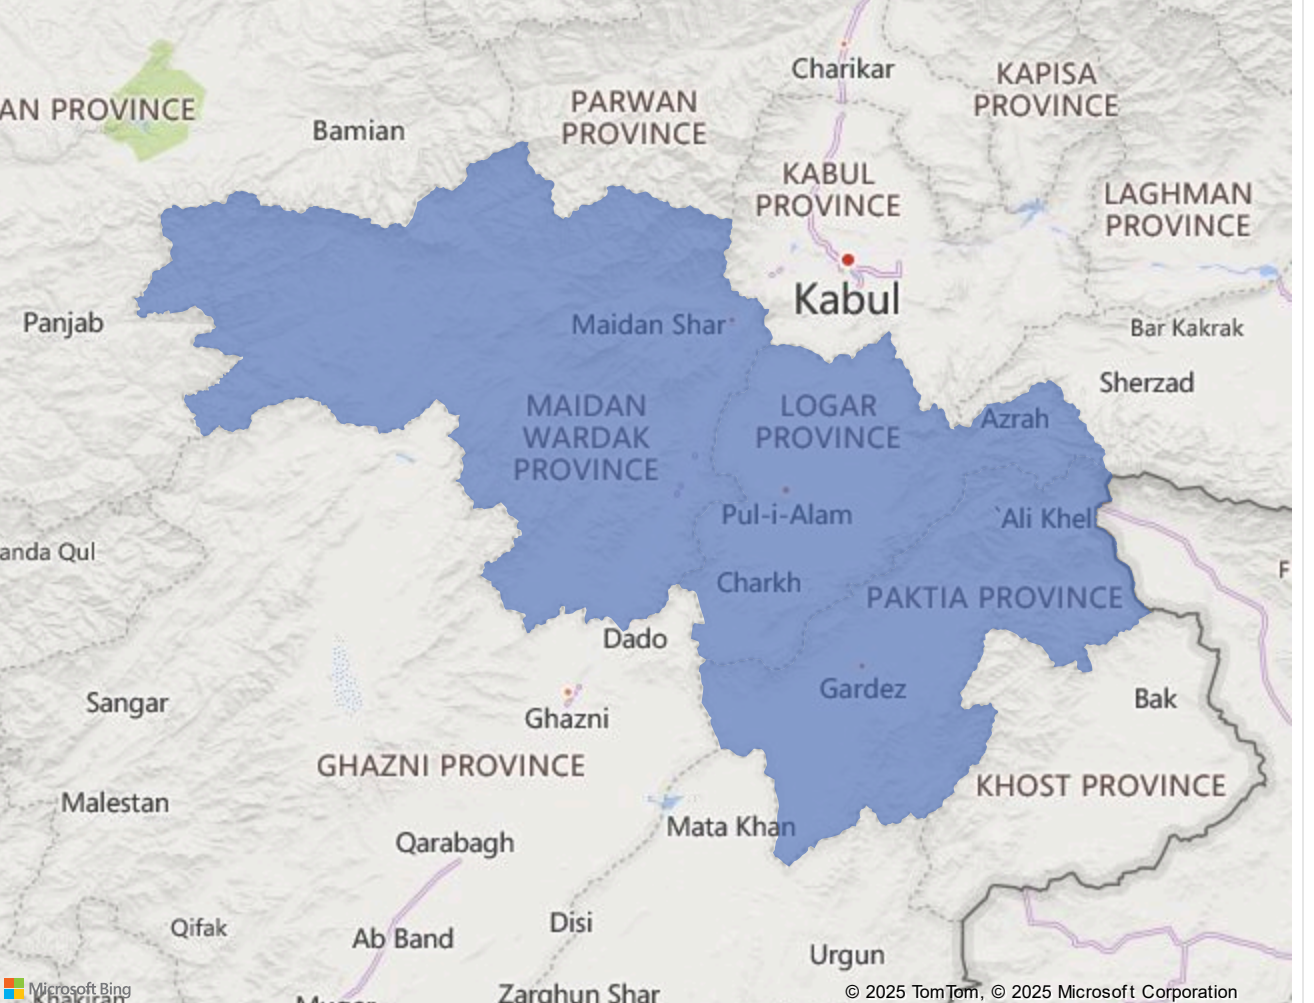

Families Affected by Village

District	Families Affected	Vulnerables	Deaths	Female HHH
Pul-e- Alam (Logar)	110	48	0	12
Mohammad Agha	35	19	0	8
Nerkh (Wardak)	33	1	1	0
Chak (Wardak)	14	3	0	0
Gardez (Paktya)	2	2	0	0
Dand wa Patan (Paktya)	1	0	0	0
Total	216	73	1	20

SHELTER

Province	Shelter Damaged	Severely	Completely	Moderately
Logar	166	84	80	2
Wardak	47	31	16	0
Paktya	3	2	1	0
Total	216	117	97	2

Health & Nutrition

Province	Pregrant Women	Infants	Med Av Basic
Logar	83	144	6
Paktya	1	0	0
Wardak	18	15	9
Total	102	159	15

District	Livestoc	Food Lost	Liv Infra	Land Jrb	Orch Trees	Irrigation	Grain Storage
Chak (Wardak)	8	14	2	250	205	2	2
Dand wa Patan (Paktya)	0	0	0	25	50	1	0
Gardez (Paktya)	2	2	1	15	60	1	1
Mohammad Agha	65	55	6	4,260	168	6	6
Nerkh (Wardak)	91	33	8	142	7,550	7	7
Pul-e- Alam (Logar)	17	110	8	3,407	763	7	8
Total	183	214	25	8,099	8,796	24	24