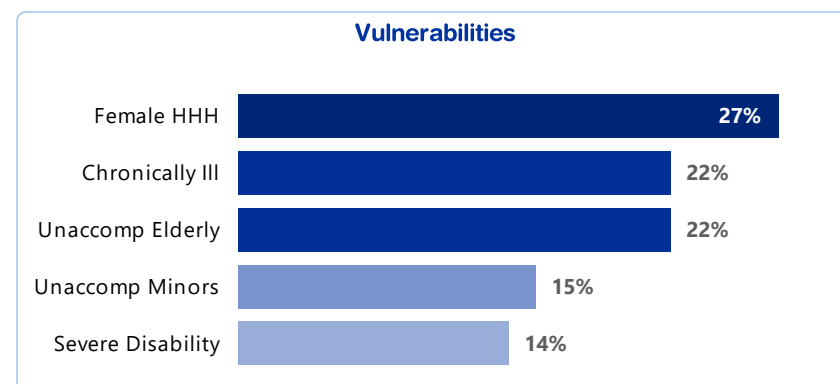

Families Affected by Village

District	Families Affected	Vulnerables	Deaths	Female HHH
Pul-e- Alam (Logar)	110	48	0	12
Mohammad Agha	35	19	0	8
Nerkh (Wardak)	33	1	1	0
Chak (Wardak)	14	3	0	0
Gardez (Paktya)	2	2	0	0
Dand wa Patan (Paktya)	1	0	0	0
Total	216	73	1	20

SHELTER

Province	Shelter Damaged	Severely	Completely	Moderately
Logar	166	84	80	2
Wardak	47	31	16	0
Paktya	3	2	1	0
Total	216	117	97	2

Health & Nutrition

Province	Pregrant Women	Infants	Med Av Basic
Logar	83	144	6
Paktya	1	0	0
Wardak	18	15	9
Total	102	159	15