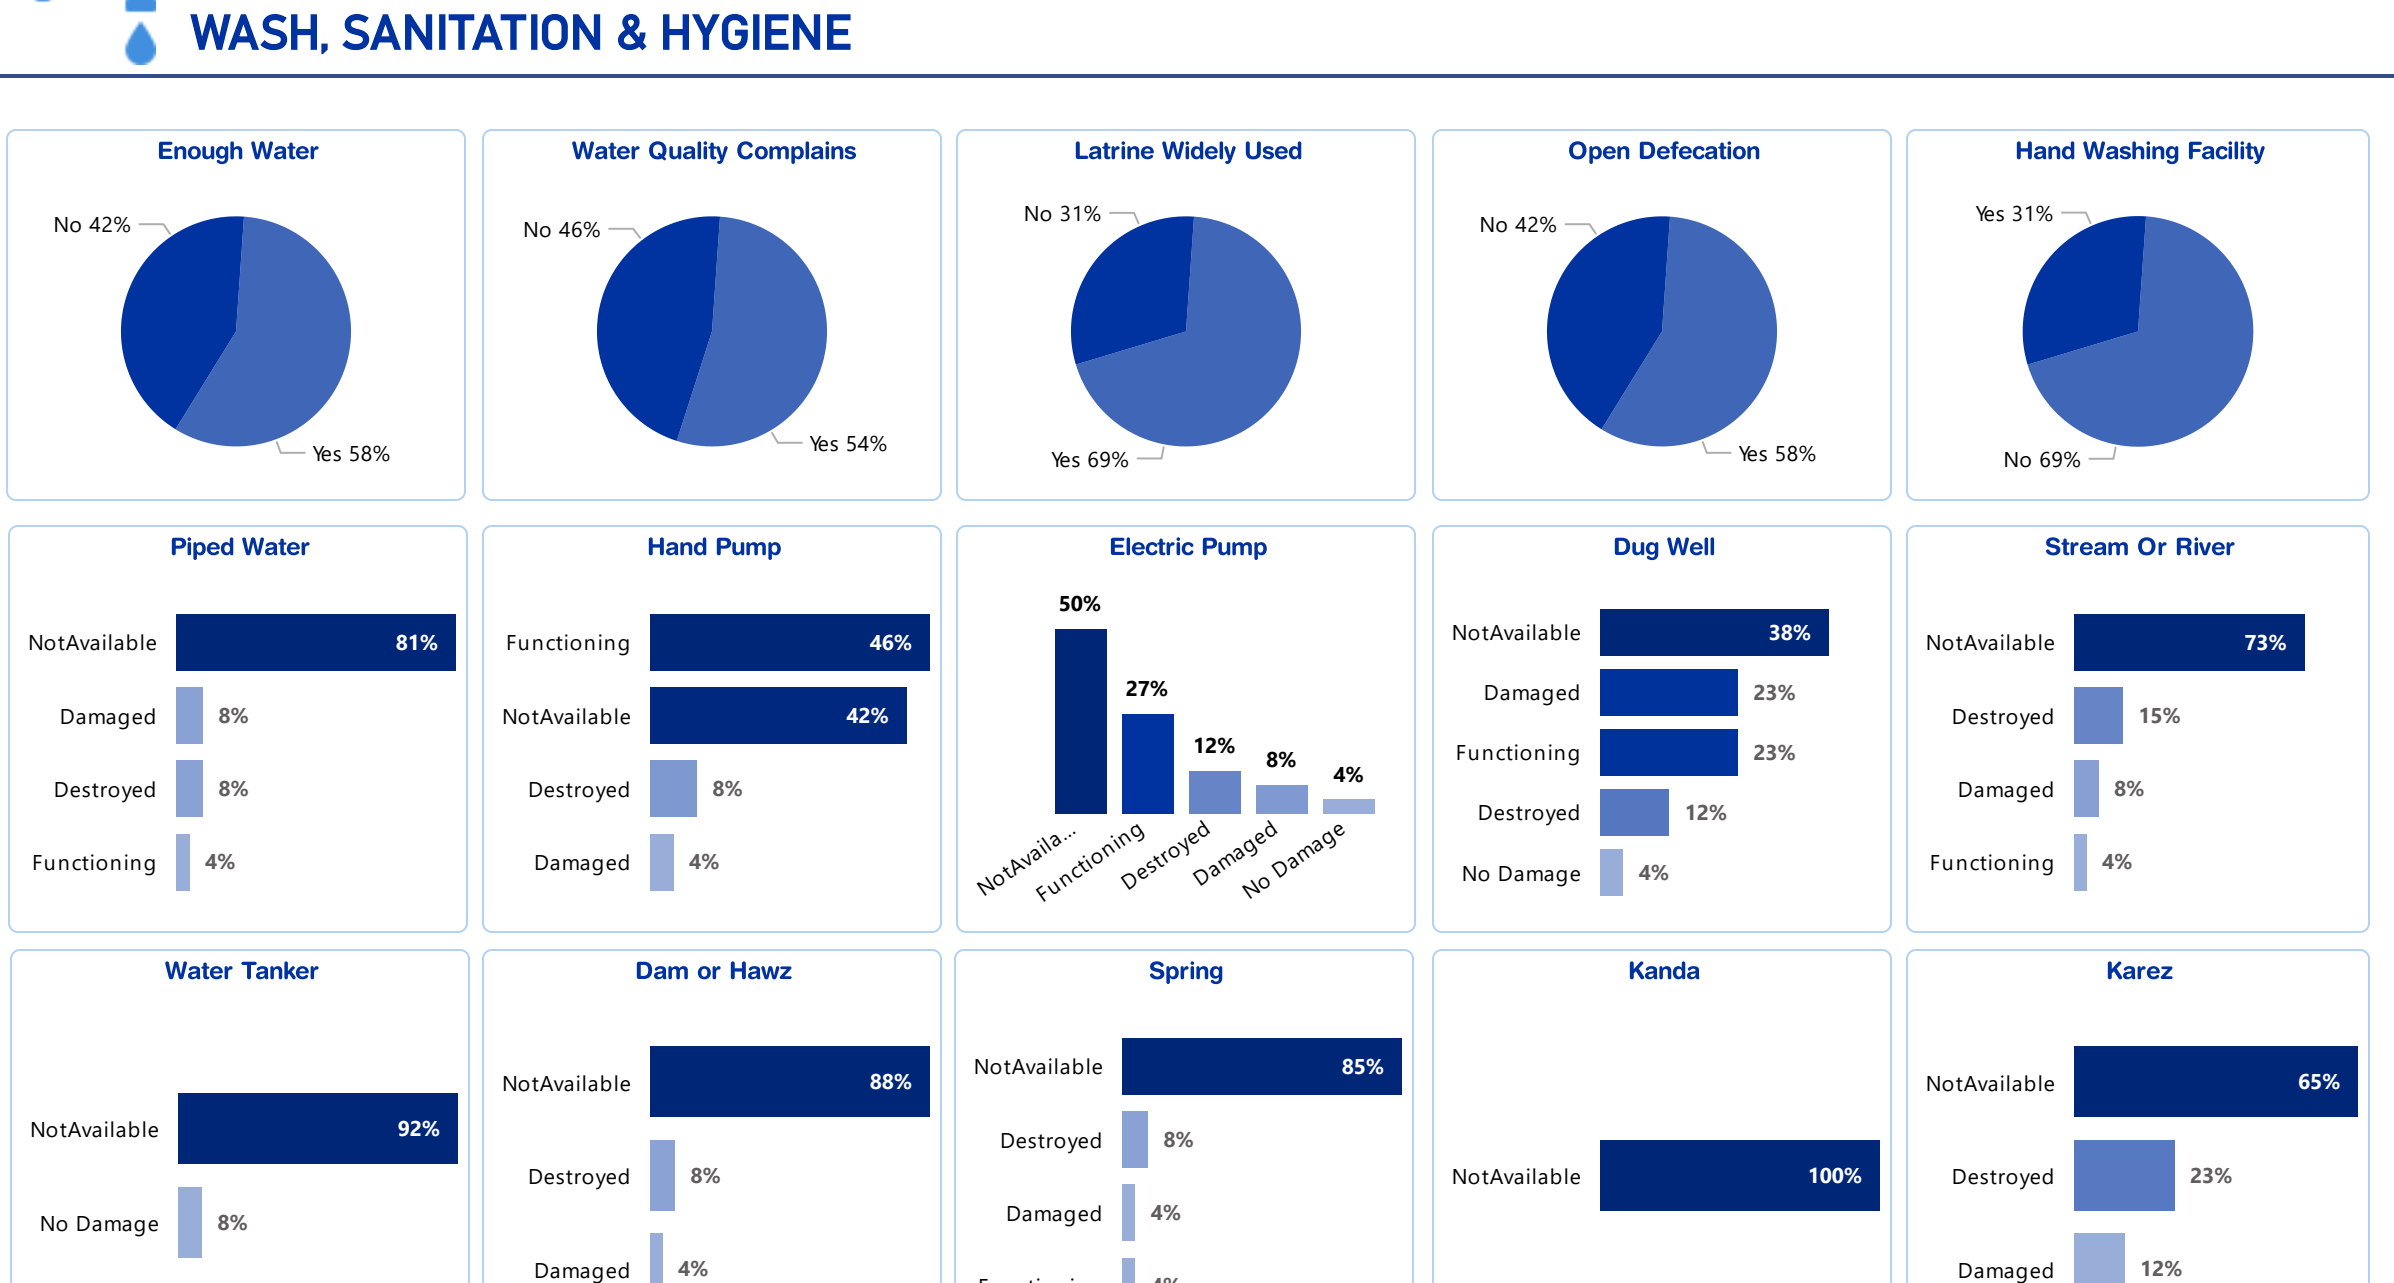

WASH, SANITATION & HYGIENE