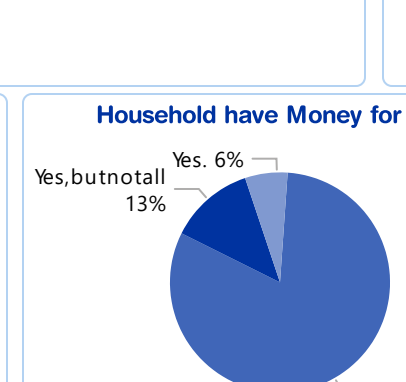

Province	Livestoc	Food Lost	Liv Infra	Land Jrb	Orchard Trees	Irrigatio	Grain Storage
Logar	82	165	14	7,667	931	13	14
Paktya	2	2	1	40	110	2	1
Wardak	99	47	10	392	7,755	9	9
Total	183	214	25	8,099	8,796	24	24

District	Livestoc	Food Lost	Liv Infra	Land Jrb	Orch Trees	Irrigation	Grain Storage
Chak (Wardak)	8	14	2	250	205	2	2
Dand wa Patan (Paktya)	0	0	0	25	50	1	0
Gardez (Paktya)	2	2	1	15	60	1	1
Mohammad Agha	65	55	6	4,260	168	6	6
Nerkh (Wardak)	91	33	8	142	7,550	7	7
Pul-e- Alam (Logar)	17	110	8	3,407	763	7	8
Total	183	214	25	8,099	8,796	24	24