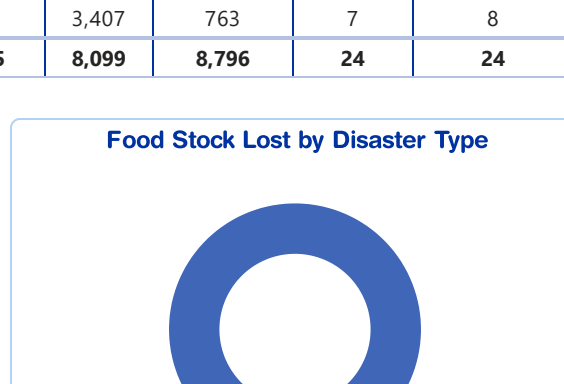

Province	Livestoc	Food Lost	Liv Infra	Land Jrb	Orchard Trees	Irrigatio	Grain Storage
Logar	82	165	14	7,667	931	13	14
Paktya	2	2	1	40	110	2	1
Wardak	99	47	10	392	7,755	9	9
Total	183	214	25	8,099	8,796	24	24

District	Livestoc	Food Lost	Liv Infra	Land Jrb	Orch Trees	Irrigation	Grain Storage
Chak (Wardak)	8	14	2	250	205	2	2
Dand wa Patan (Paktya)	0	0	0	25	50	1	0
Gardez (Paktya)	2	2	1	15	60	1	1
Mohammad Agha	65	55	6	4,260	168	6	6
Nerkh (Wardak)	91	33	8	142	7,550	7	7
Pul-e- Alam (Logar)	17	110	8	3,407	763	7	8
Total	183	214	25	8,099	8,796	24	24