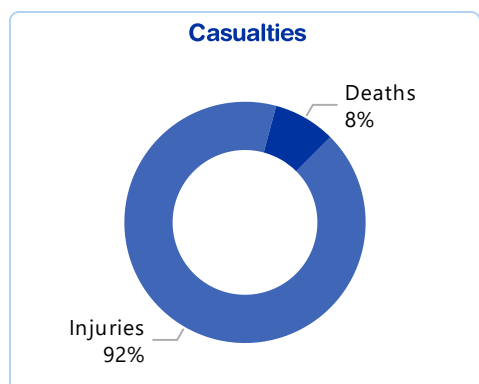

Families Affected by Village

District	Families Affected	Vulnerables	Deaths	Female HHH
Pul-e- Alam (Logar)	110	48	0	12
Mohammad Agha	35	19	0	8
Nerkh (Wardak)	33	1	1	0
Chak (Wardak)	14	3	0	0
Gardez (Paktya)	2	2	0	0
Dand wa Patan (Paktya)	1	0	0	0
Total	216	73	1	20

SHELTER

Province	Shelter Damaged	Severely	Completely	Moderately
Logar	166	84	80	2
Wardak	47	31	16	0
Paktya	3	2	1	0
Total	216	117	97	2

Health & Nutrition

Province	Pregrant Women	Infants	Med Av Basic
Logar	83	144	6
Paktya	1	0	0
Wardak	18	15	9
Total	102	159	15