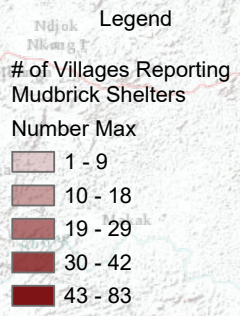

of Villages that report Mudbrick Houses Per Subdivision Littoral, Northwest, Southwest, and West Regions of Cameroon

Credits: OCHA Multisector Needs Assessment, Shelter Cluster: The map is for humanitarian purposes only. The boundaries and names do not reflect any endorsement by the United Nations.