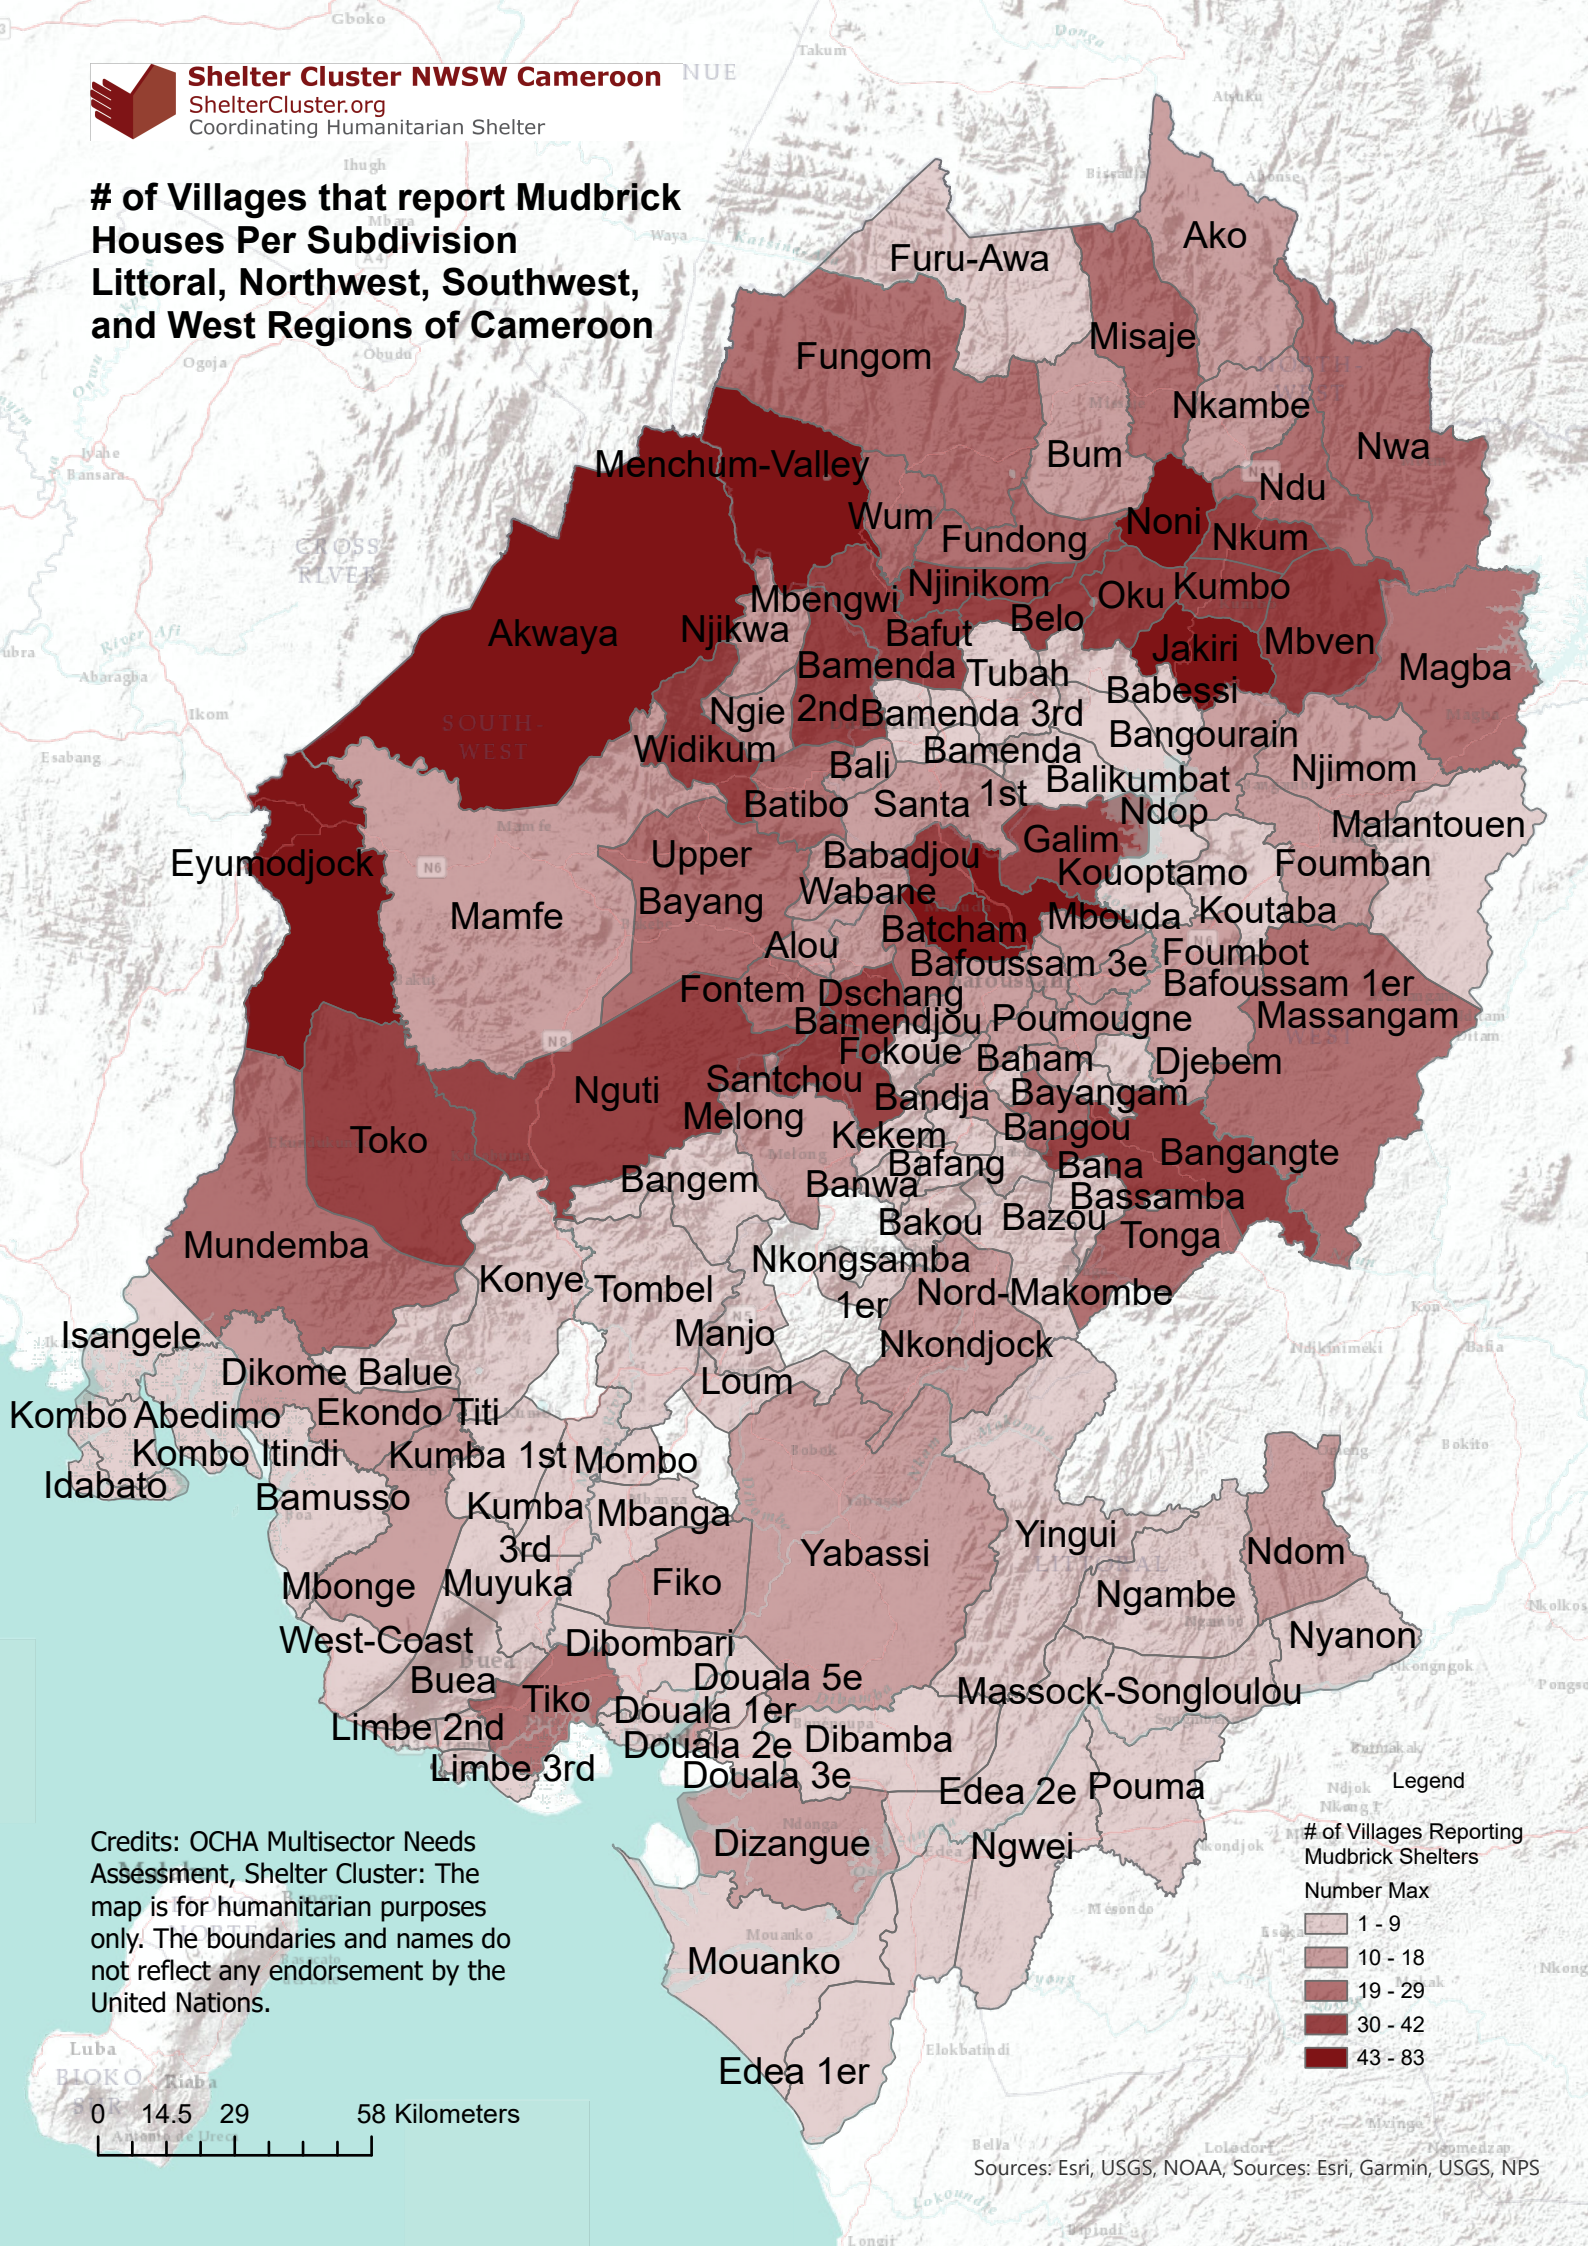

of Villages that report Mudbrick Houses Per Subdivision Littoral, Northwest, Southwest, and West Regions of Cameroon

Credits: OCHA Multisector Needs Assessment, Shelter Cluster: The map is for humanitarian purposes only. The boundaries and names do not reflect any endorsement by the United Nations.