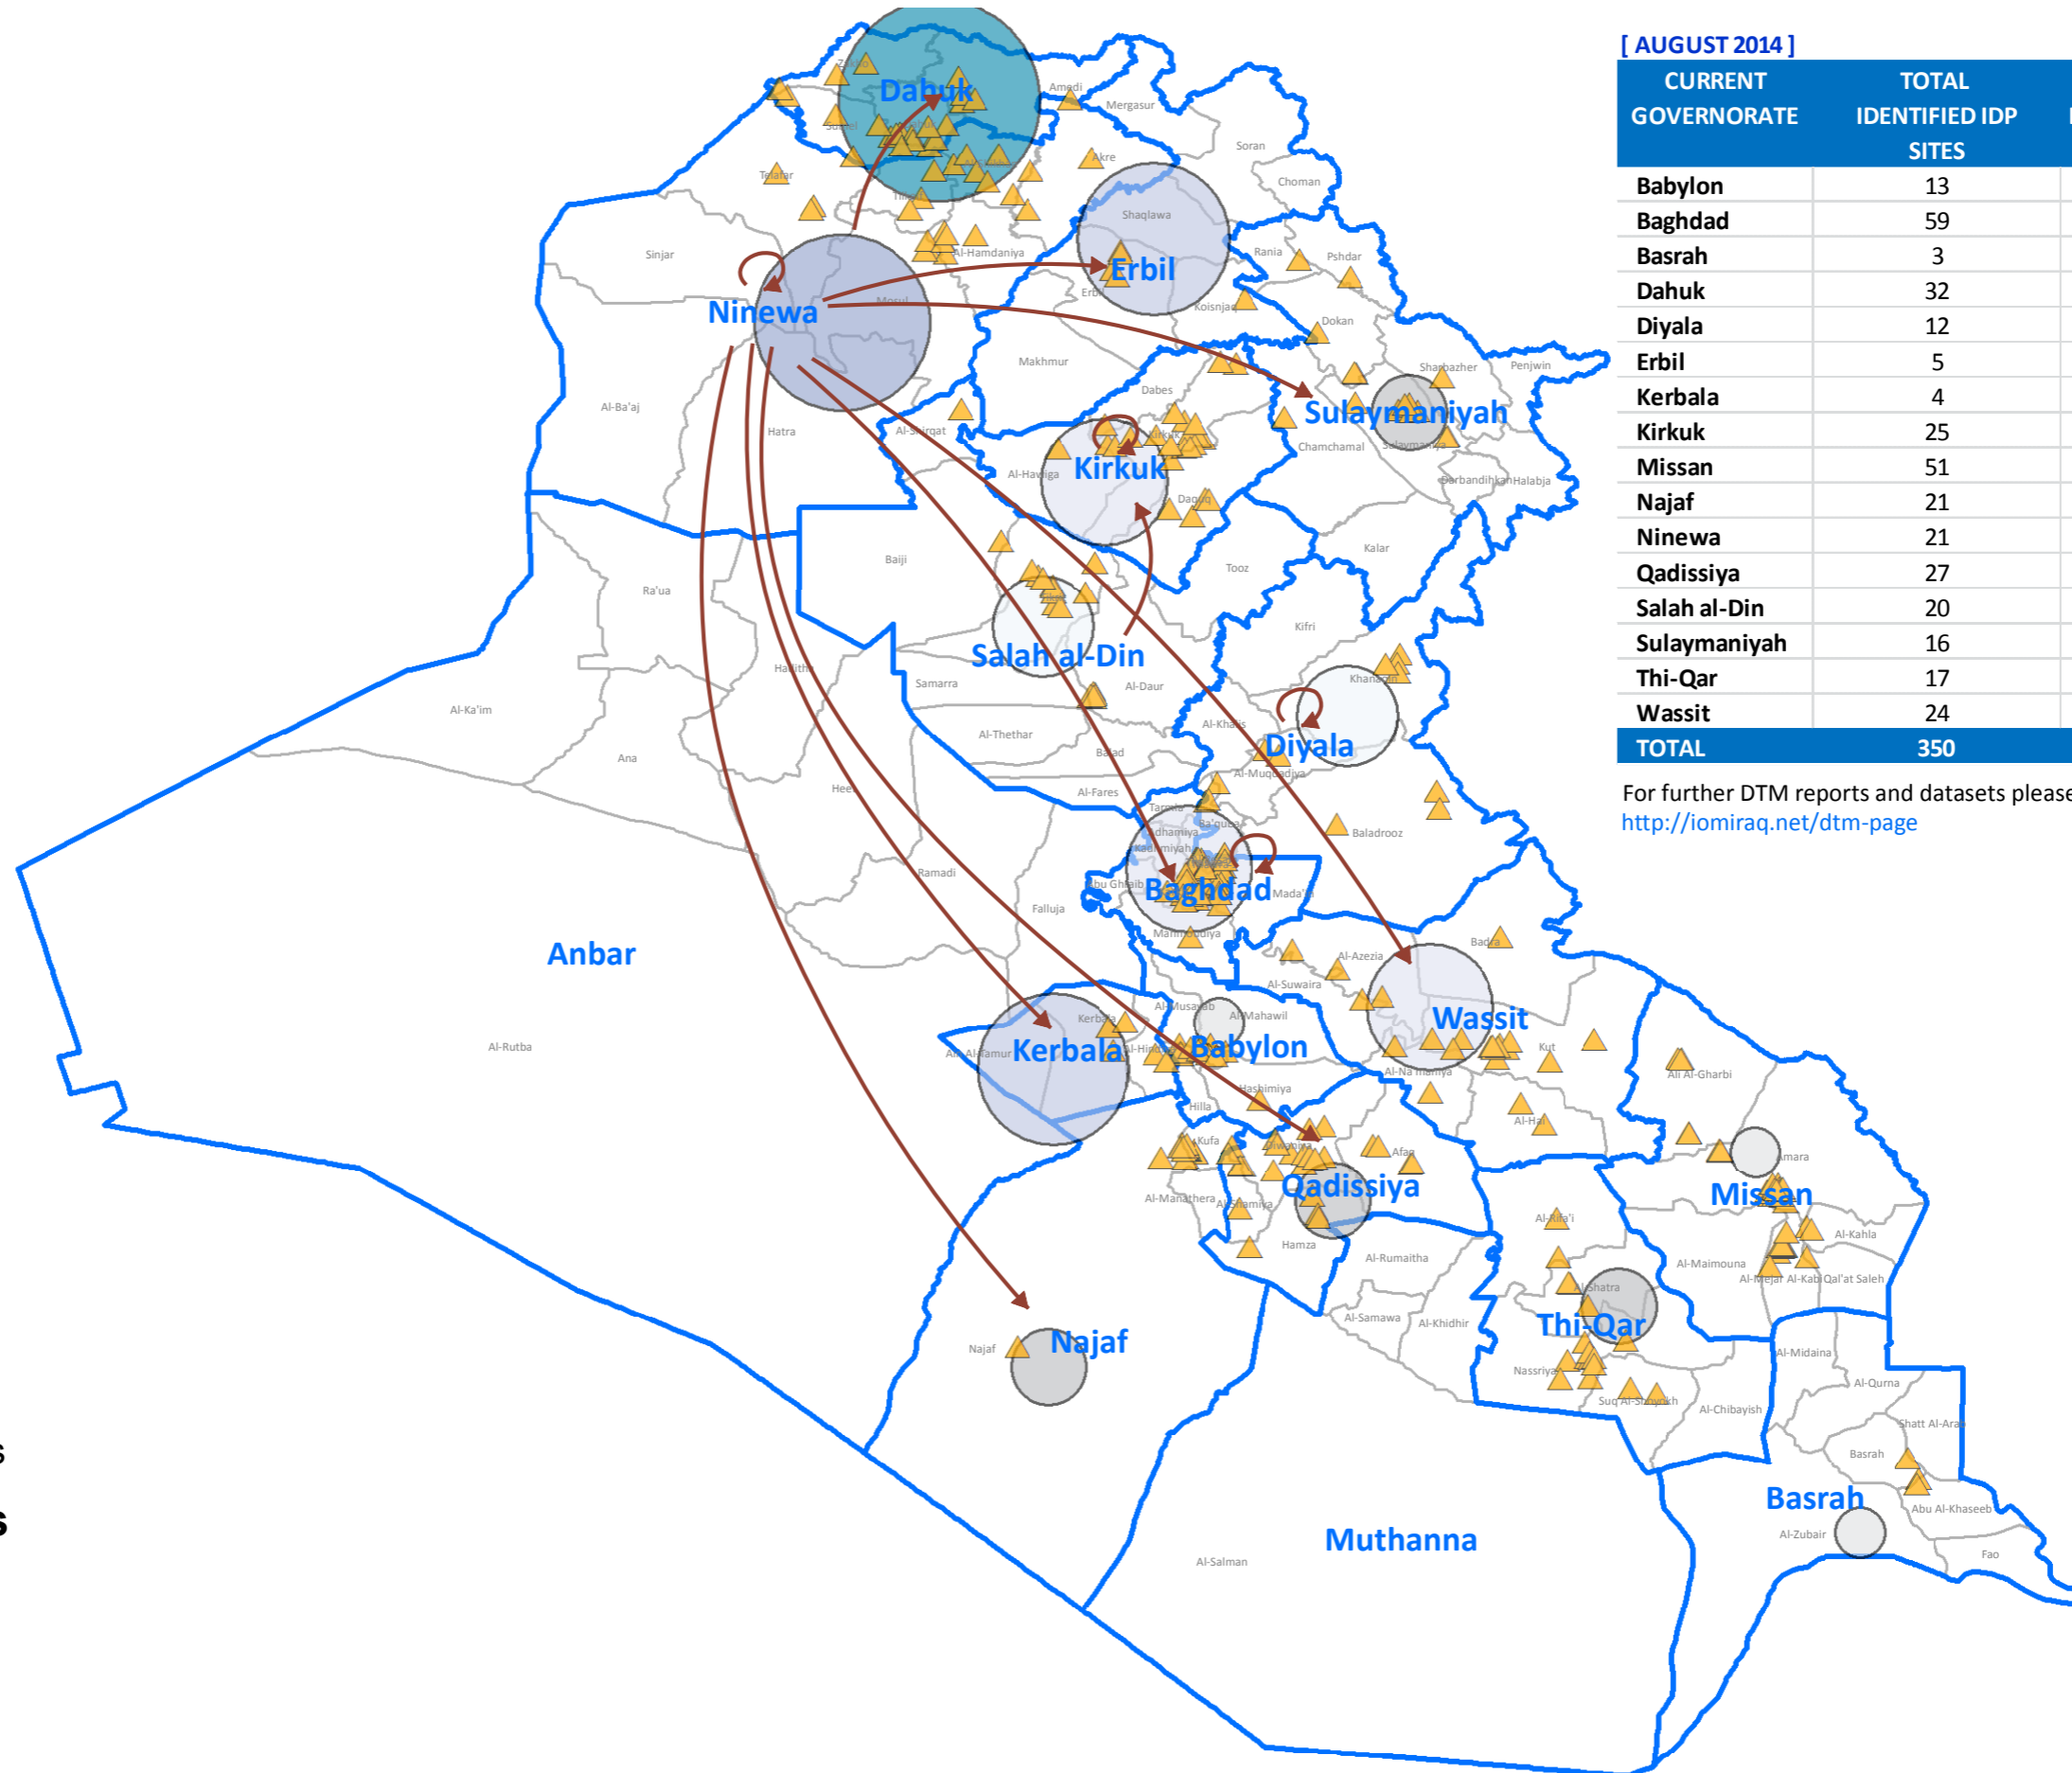

NEW DISPLACEMENT - August 1 to August 24, 2014

IOM IRAQ Displacement Tracking Matrix (DTM)

[AUGUST 2014]

CURRENT GOVERNORATE	TOTAL IDENTIFIED IDP SITES	TOTAL IDENTIFIED IDP FAMILIES	TOTAL IDENTIFIED IDPs
Babylon	13	275	1,650
Baghdad	59	3,327	19,962
Basrah	3	3	18
Dahuk	32	60,218	361,308
Diyala	12	1,602	9,612
Erbil	5	7,046	42,276
Kerbala	4	6,367	38,202
Kirkuk	25	4,855	29,130
Missan	51	299	1,794
Najaf	21	779	4,674
Ninewa	21	11,070	66,420
Qadissiya	27	1,340	8,040
Salah al-Din	20	1,720	10,320
Sulaymaniyah	16	1,053	6,318
Thi-Qar	17	561	3,366
Wassit	24	3,202	19,212
TOTAL	350	103,717	622,302

For further DTM reports and datasets please visit:
<http://iomiraq.net/dtm-page>

LEGEND

- Identified Sites
- Primary Movements

Identified IDP Families

103,717 families (estimated 622,302 Individuals) represent the number of IDPs in 350 identified locations; there are still many known and predicted unknown locations that have not yet been covered and it is expected that number of IDPs will change in the next update.