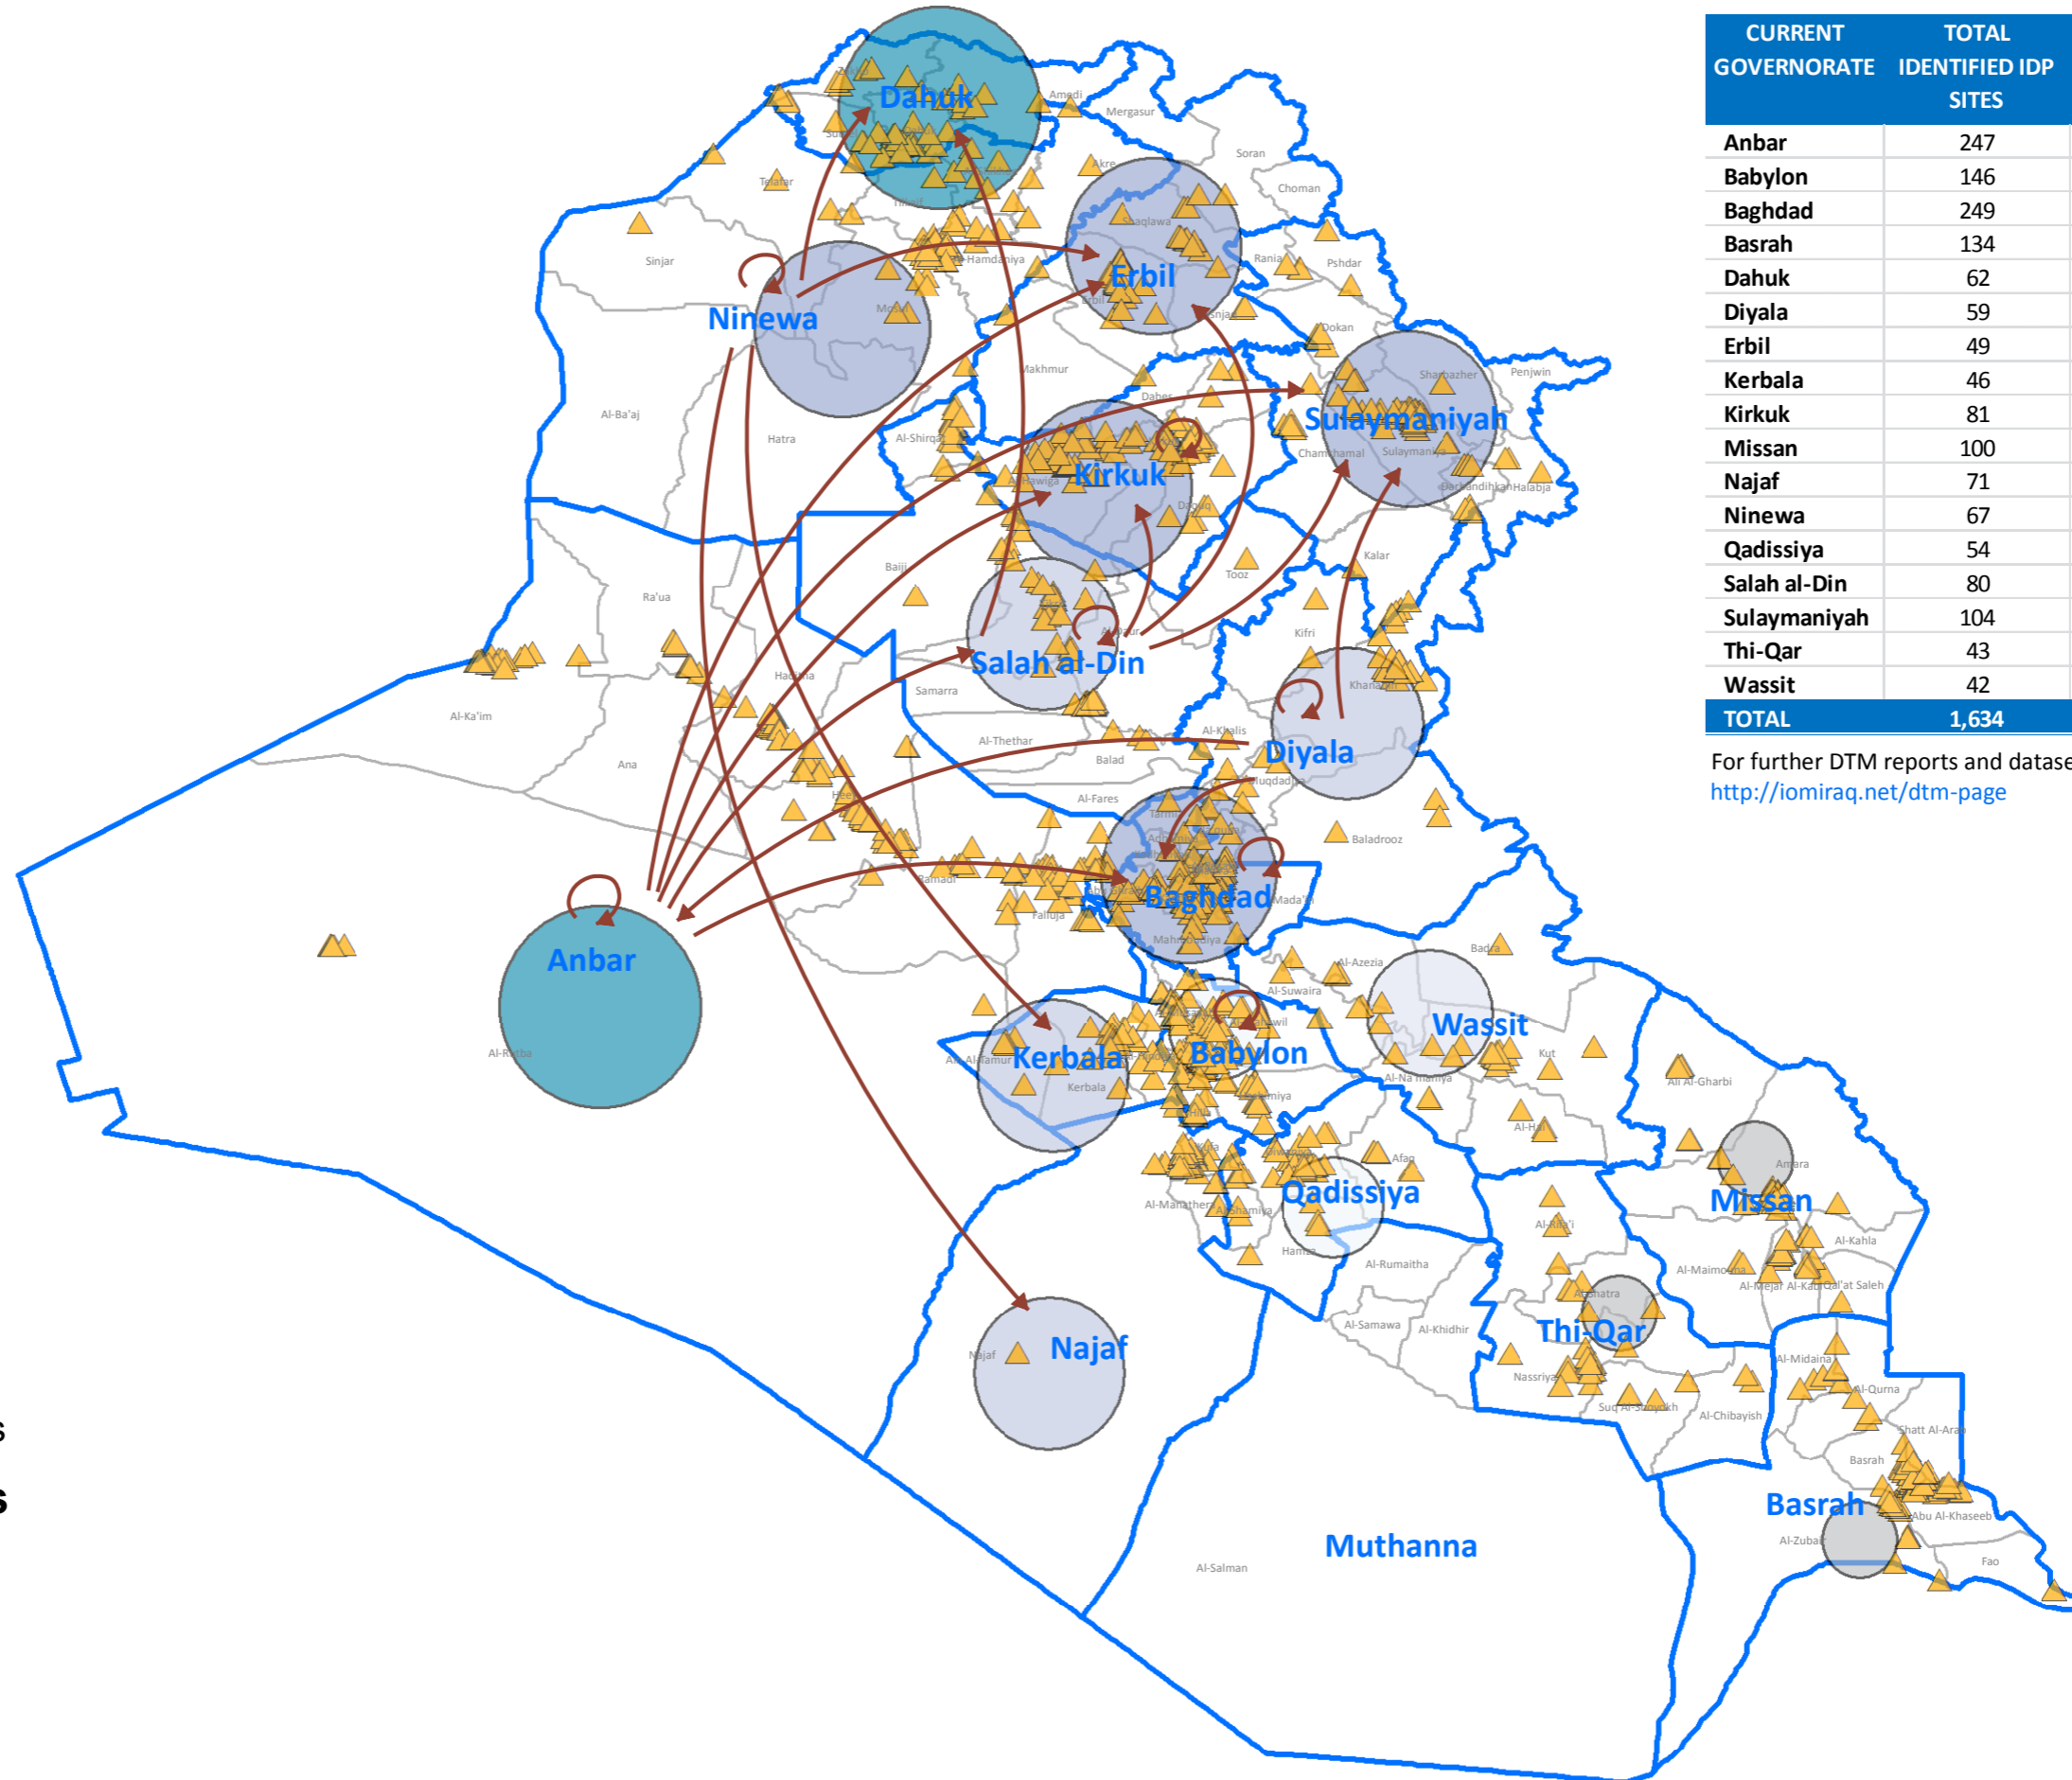

# NEW DISPLACEMENT - January 1 to September 1, 2014

## IOM IRAQ Displacement Tracking Matrix (DTM)

**Shelter Cluster Iraq**  
ShelterCluster.org  
Coordinating Humanitarian Shelter

CURRENT GOVERNORATE	TOTAL IDENTIFIED IDP SITES	TOTAL IDENTIFIED IDP FAMILIES	TOTAL IDENTIFIED IDPs
Anbar	247	57,214	343,284
Babylon	146	2,833	16,998
Baghdad	249	16,870	101,220
Basrah	134	639	3,834
Dahuk	62	77,528	465,168
Diyala	59	9,564	57,384
Erbil	49	29,464	176,784
Kerbala	46	9,378	56,268
Kirkuk	81	21,599	129,594
Missan	100	851	5,106
Najaf	71	12,570	75,420
Ninewa	67	17,504	105,024
Qadissiya	54	2,196	13,176
Salah al-Din	80	6,310	37,860
Sulaymaniyah	104	15,070	90,420
Thi-Qar	43	1,116	6,696
Wassit	42	4,157	24,942
<b>TOTAL</b>	<b>1,634</b>	<b>284,863</b>	<b>1,709,178</b>

### LEGEND

- Identified Sites
- Primary Movements

### Identified IDP Families

284,863 families (estimated 1,709,178 Individuals) represent the number of IDPs in 1,634 identified locations; there are still many known and predicted unknown locations that have not yet been covered and it is expected that number of IDPs will change in the next update.