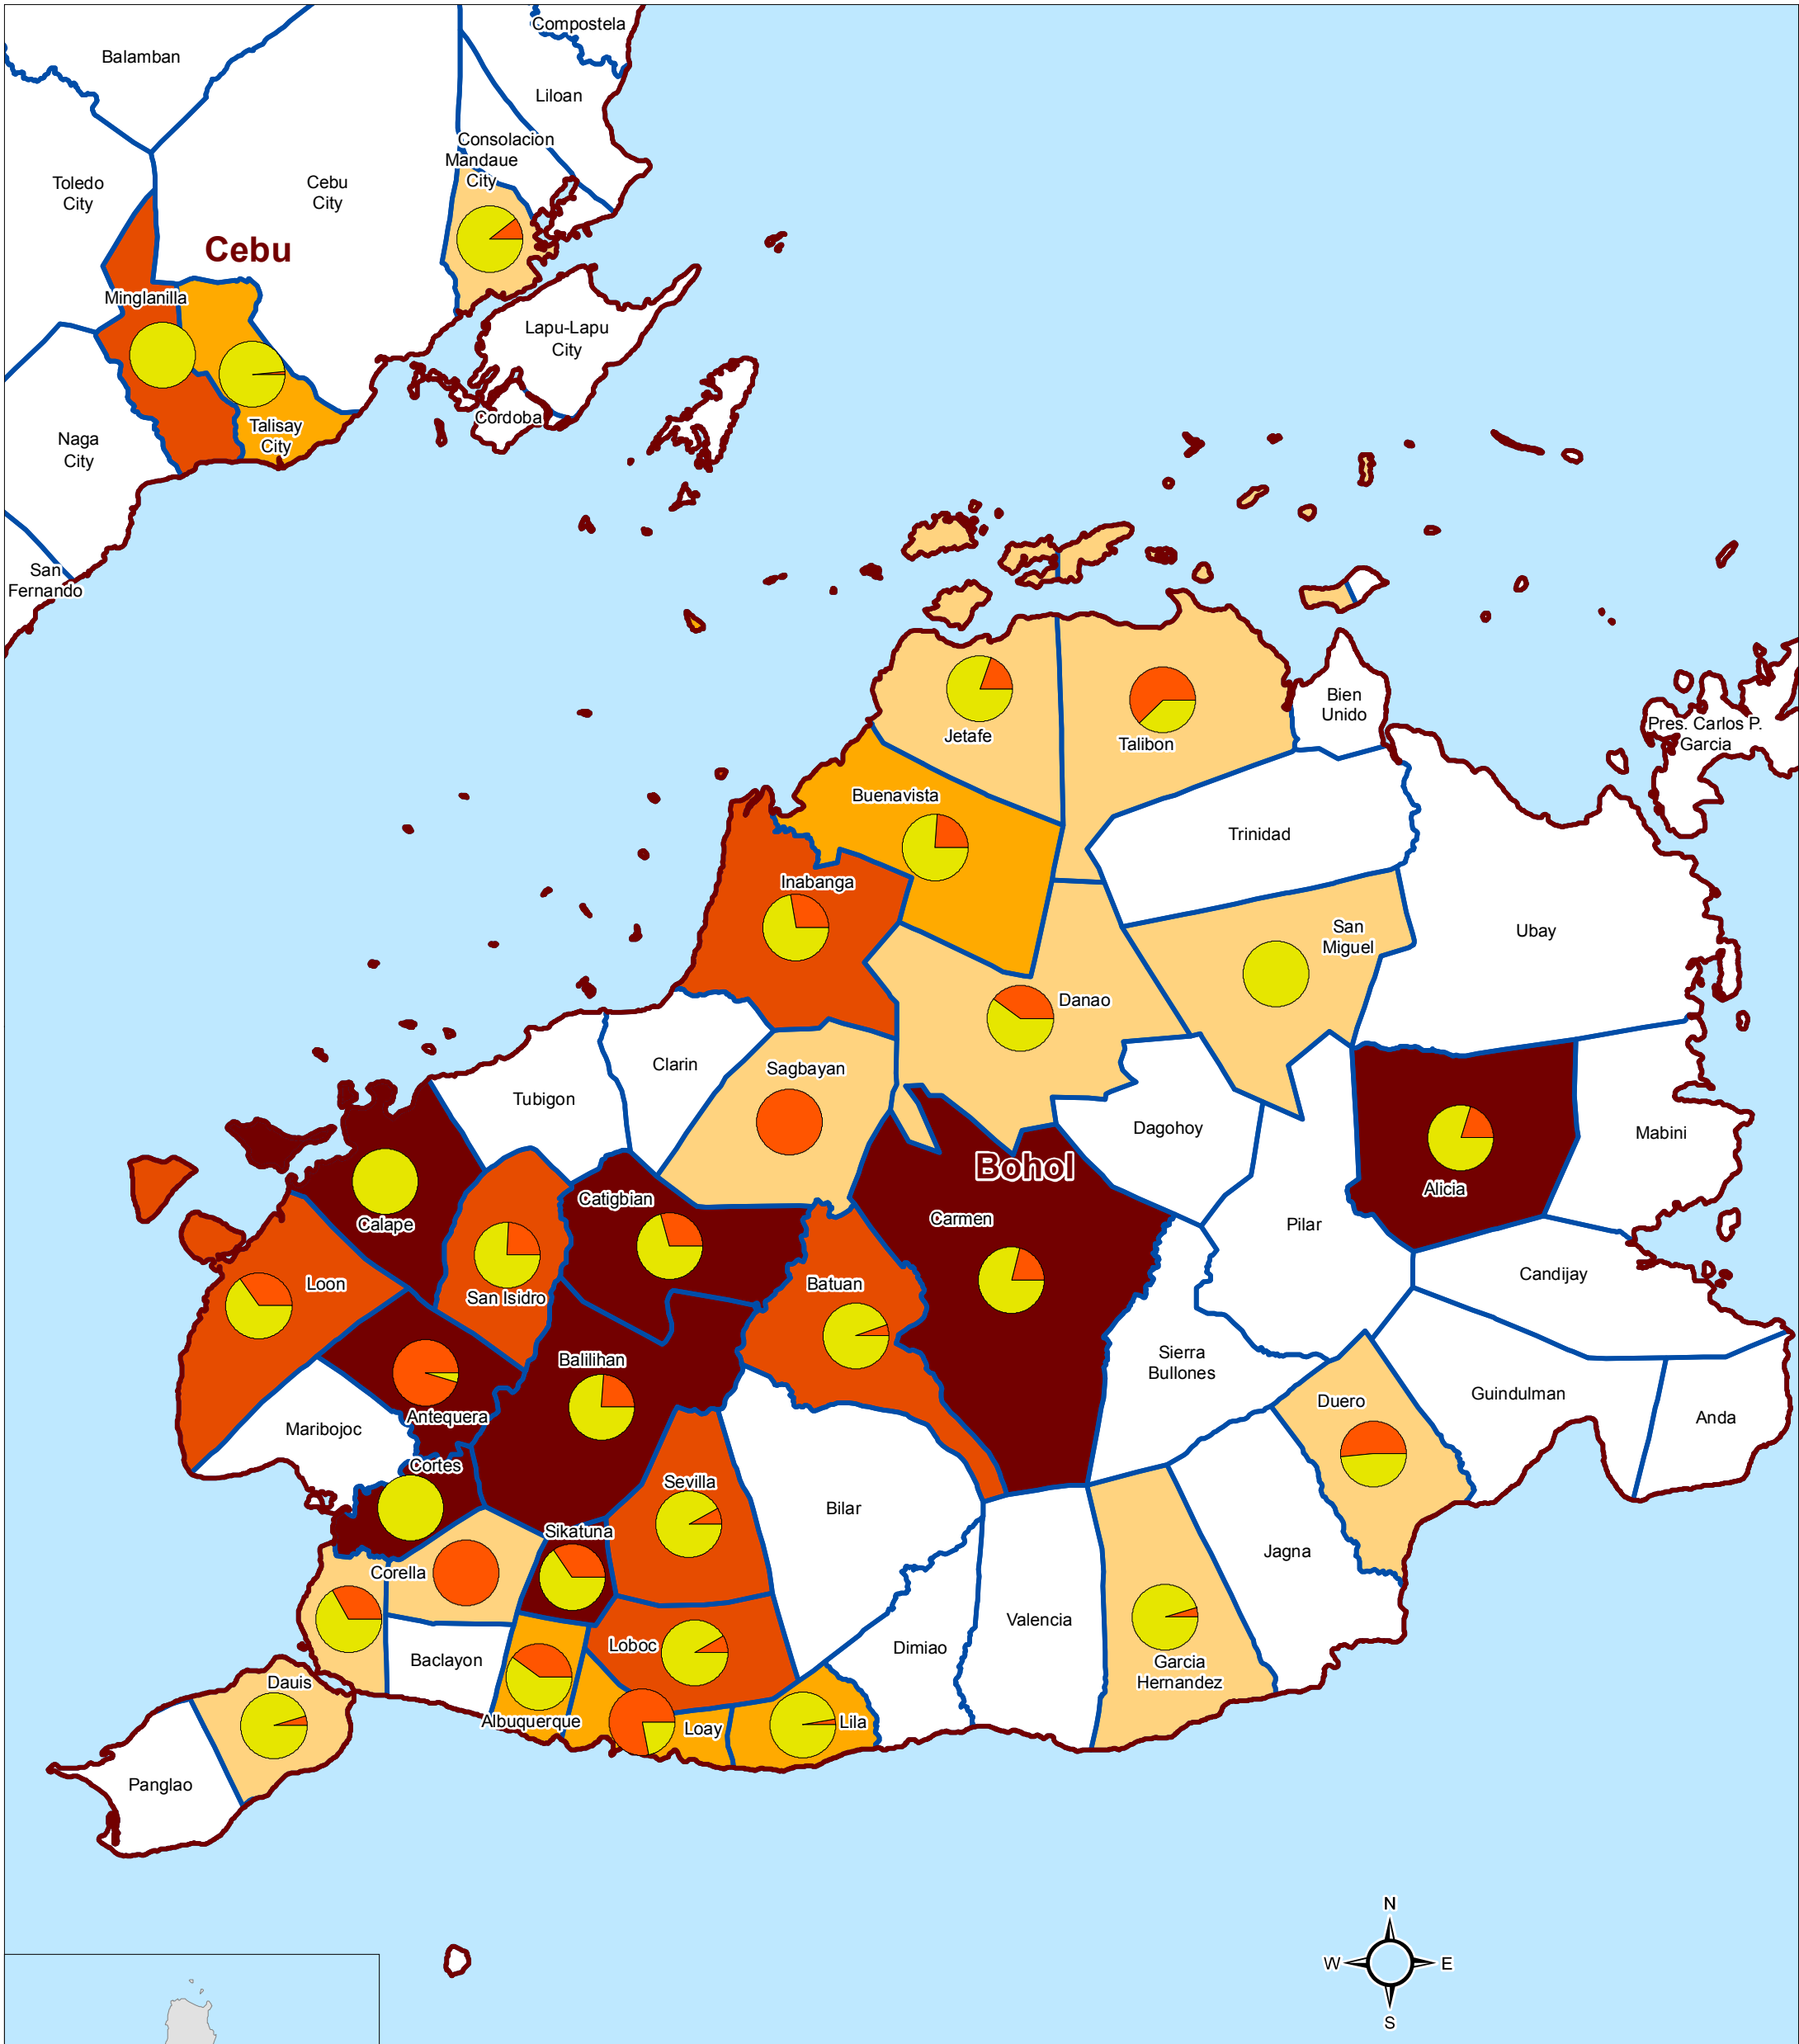

PHILIPPINES - Bohol Earthquake

Number of houses destroyed (completely and partially)
per municipality (as of 19 October 2013)

Number of houses destroyed

- 0 - 100
- 100 - 400
- 400 - 1'000
- 1'000 - 5'816
- No data

Houses destroyed

- Completely destroyed
- Partially destroyed

Province (Lalawigan)
Municipality (Bayan)

Echelle au A3: 350,000
0 5 10 Kms

Data sources:
Damage: NDRRMC
Admin level: OCHA COD
File: PHL_Bohol_Earthquake_Damage_20oct2013_A3
Contact: reach.mapping@impact-initiatives.org

Note: Data, designations and boundaries contained on this map are not warranted to error-free and do not imply acceptance by the REACH partners, associated, donors mentioned on this map. For Humanitarian purposes only.