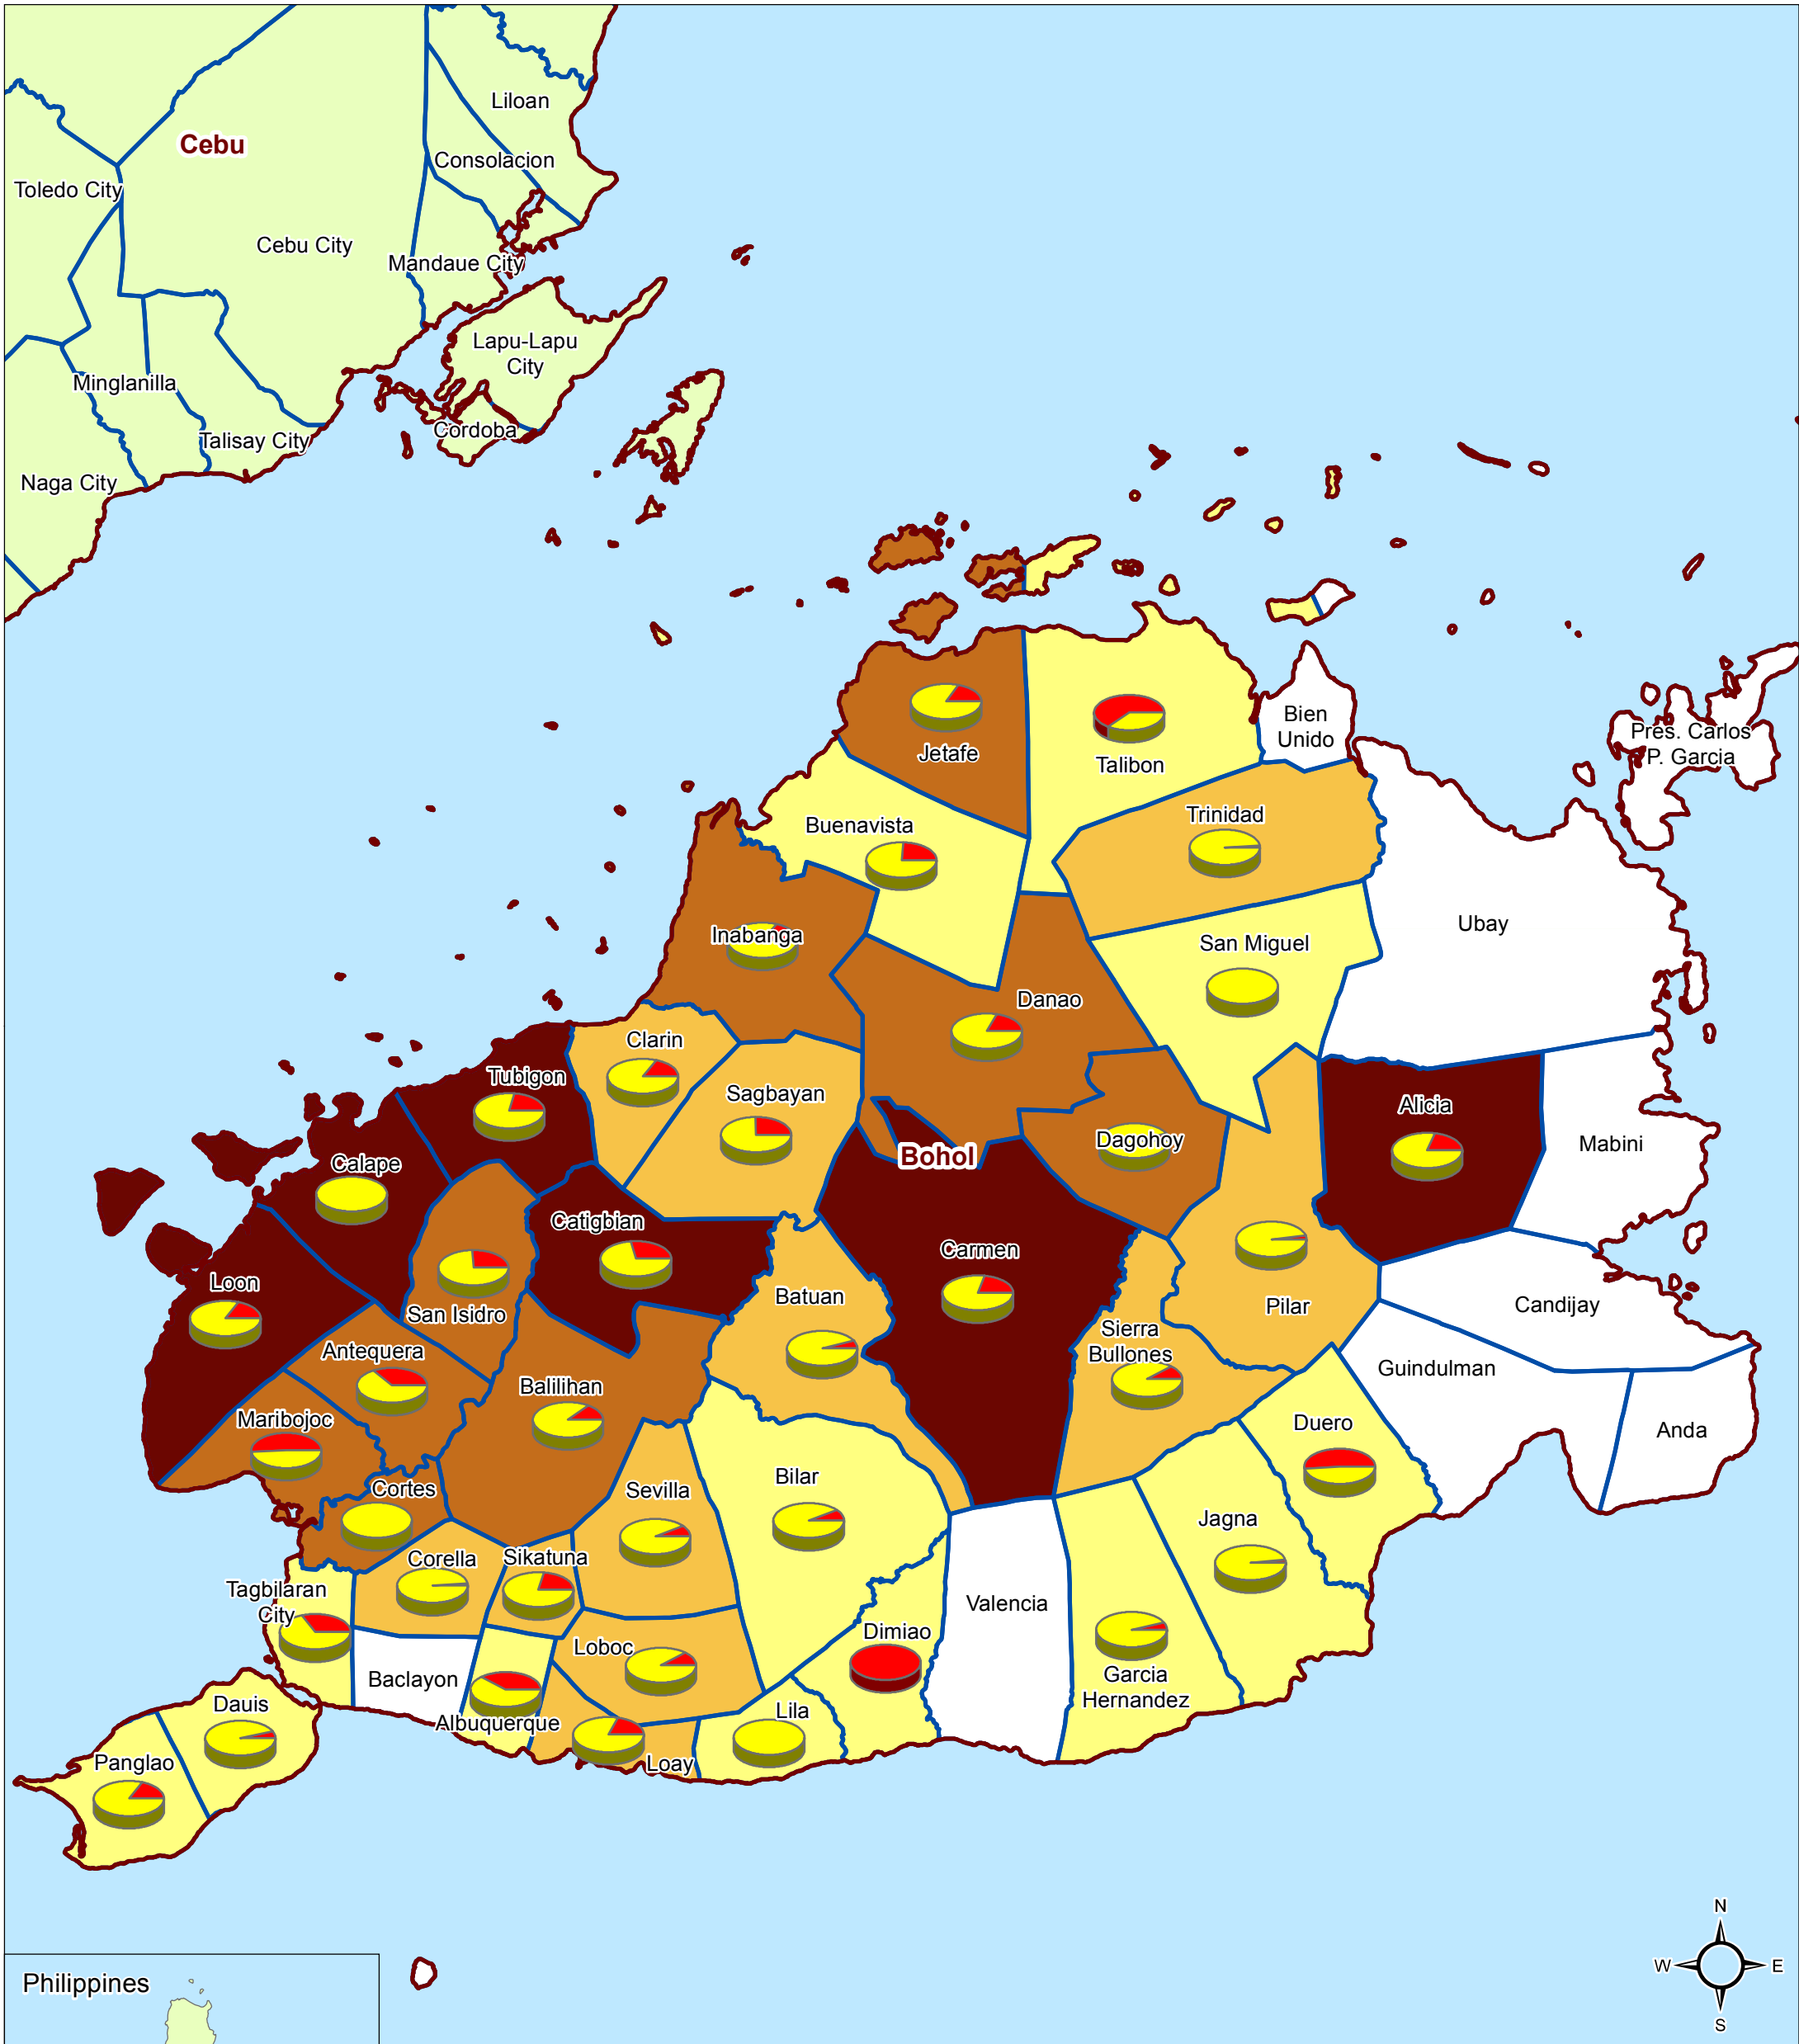

PHILIPPINES - Bohol Earthquake

Number of houses destroyed (completely and partially)
per municipality (as of 27 October 2013)

Number of houses destroyed

- 5 - 328
- 329 - 1358
- 1359 - 3767
- 3768 - 8928
- No Data

Houses destroyed

- Completely destroyed
- Partially destroyed

Scale for A3: 350,000
0 5 10 Kms

Data sources:
Damage: NDRRMC
Admin level: OCHA COD
File: PHL_Bohol_Earthquake_Damage_27oct2013_A3
Contact: reach.mapping@impact-initiatives.org

Note: Data, designations and boundaries contained on this map are not warranted to error-free and do not imply acceptance by the REACH partners, associated, donors mentioned on this map. For Humanitarian purposes only.