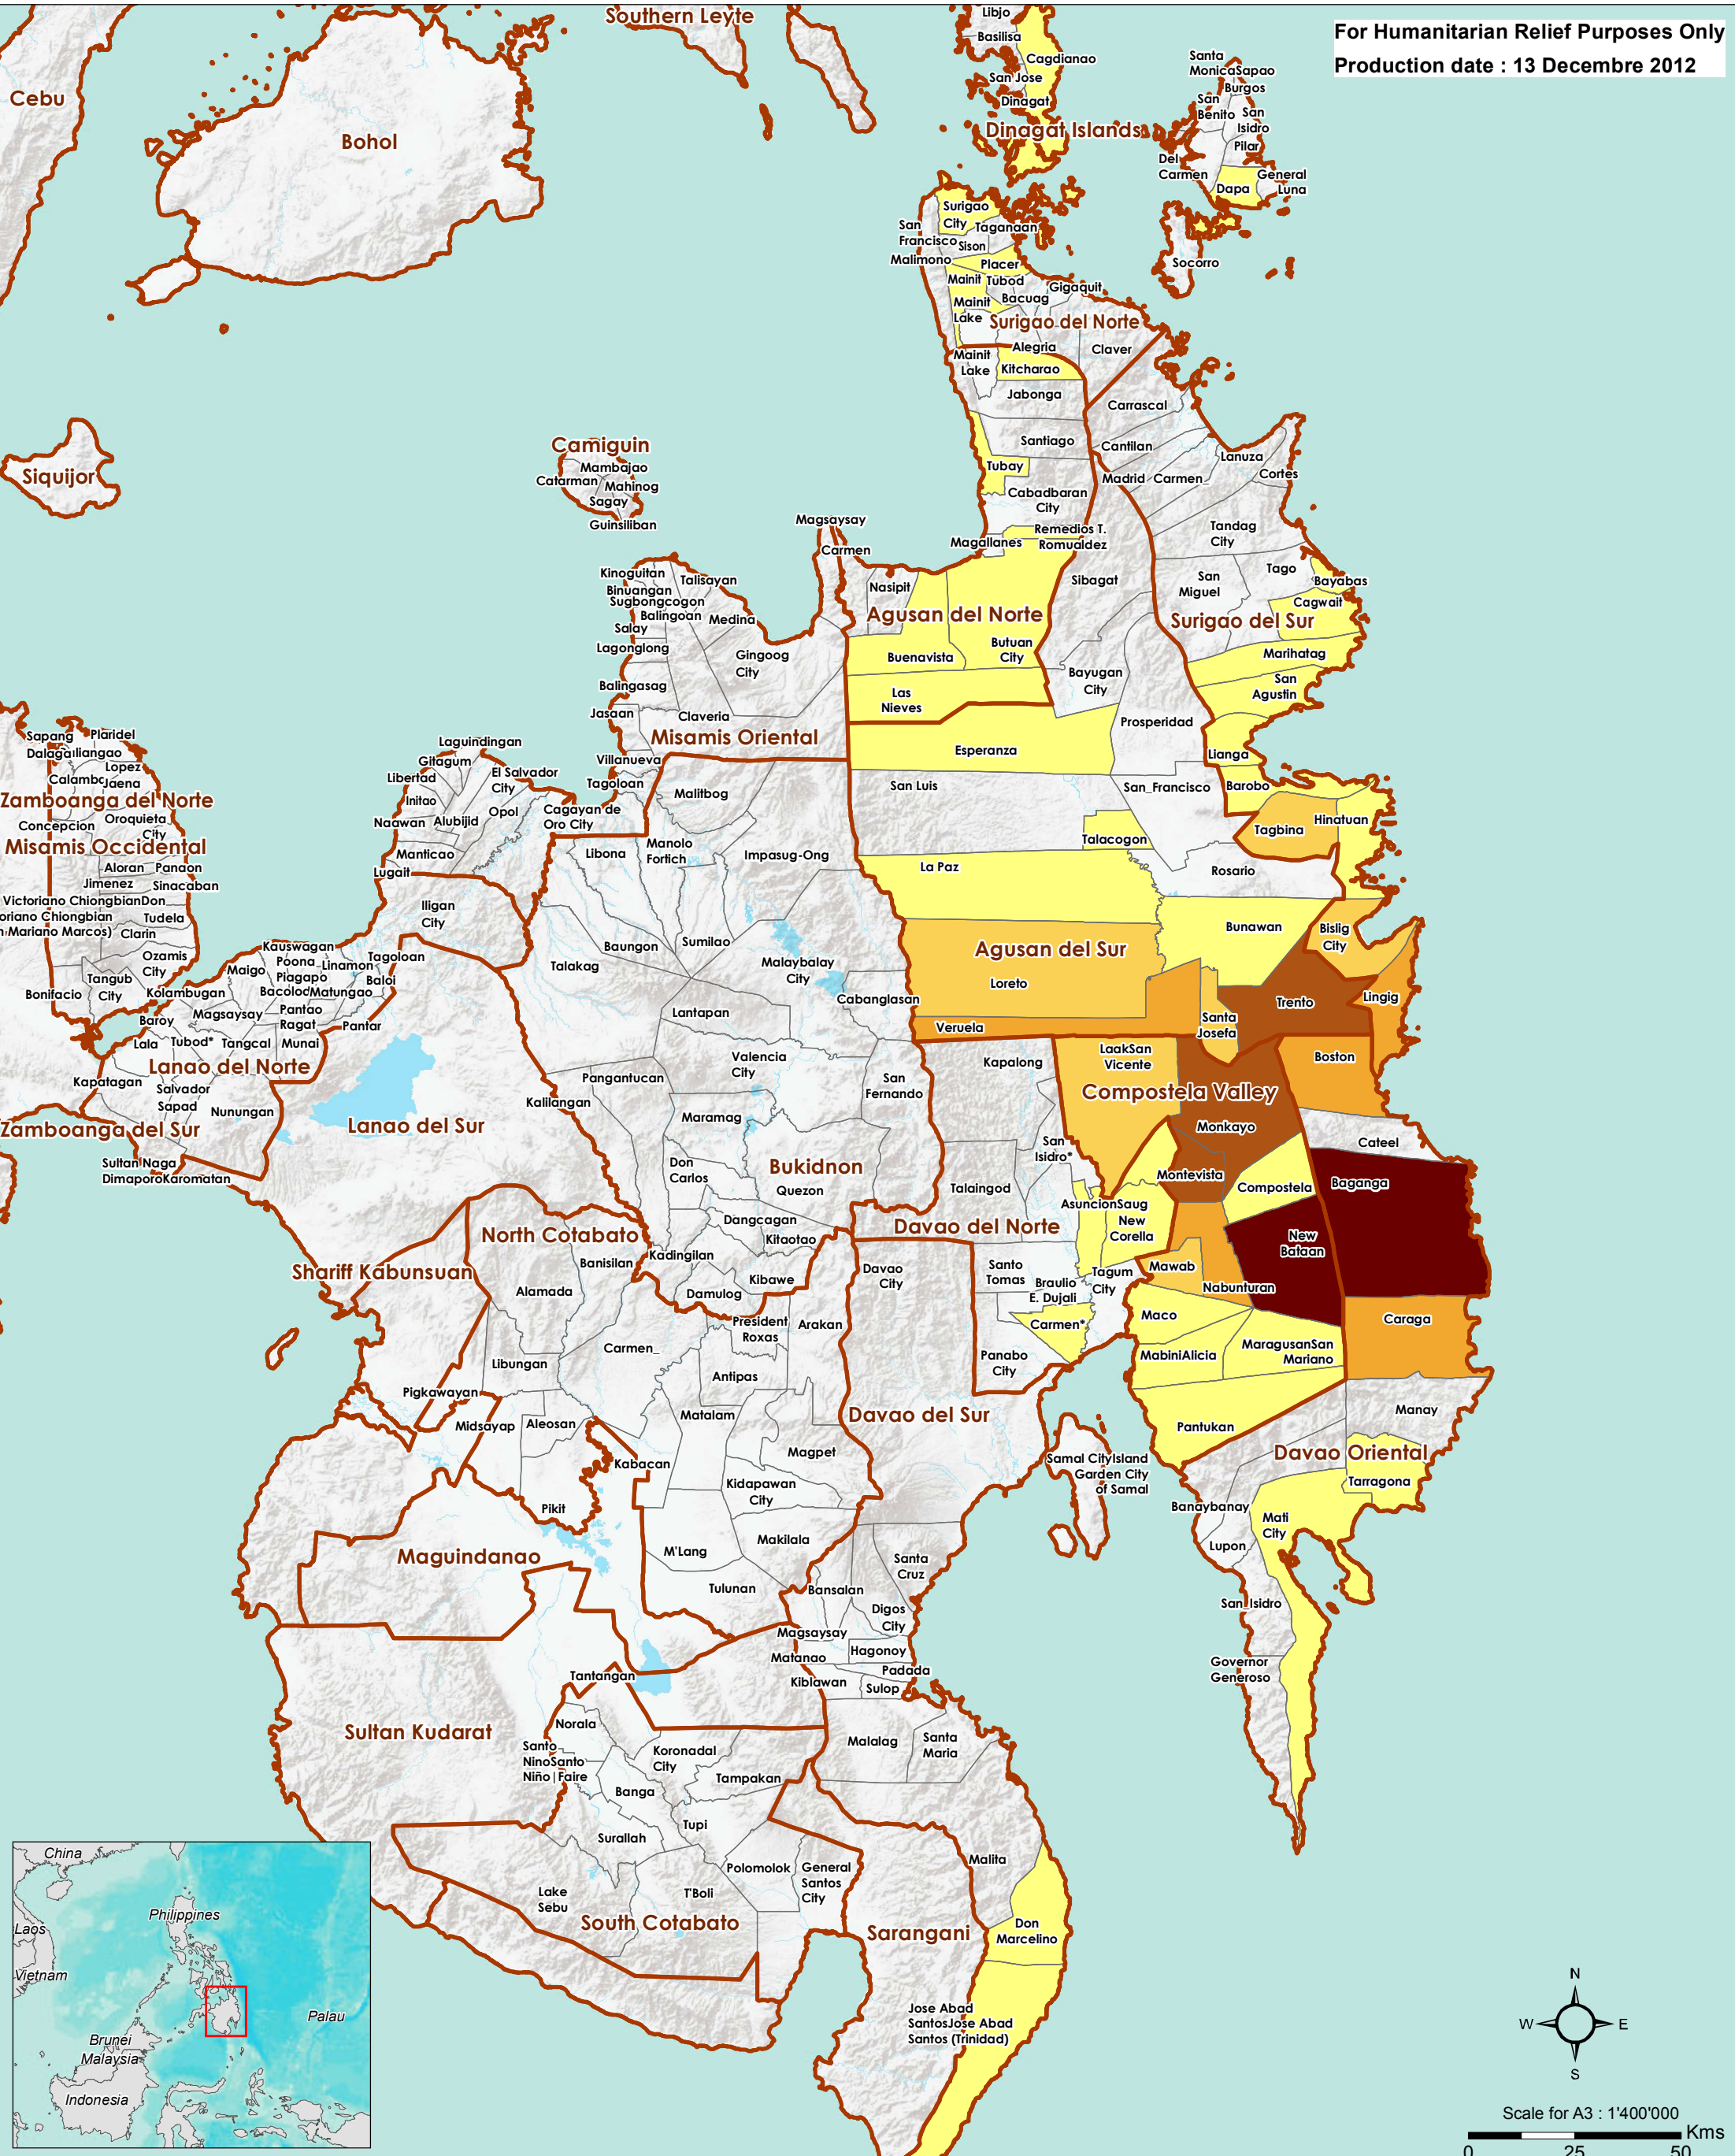

For Humanitarian Relief Purposes Only  
Production date : 13 Decembre 2012

**Totally Damaged Houses**

- < 500
- 501 - 2'000
- 2'001 - 4'000
- 4'000 - 6'000
- 6'001 - 7'702

Data sources:  
Affected families/person:DSWD report  
(Caraga 09 Dec, XI region 13 Dec)  
Admin level: GADM  
File: PHL\_TyphoonBopha\_DamHouses\_A3\_13Dec2012  
Contact: reach.mapping@impact-initiatives.org

Note: Data, designations and boundaries contained on this map are not warranted to error-free and do not imply acceptance by the REACH partners, associated, donors mentioned on this map.

Scale for A3 : 1'400'000

A product of