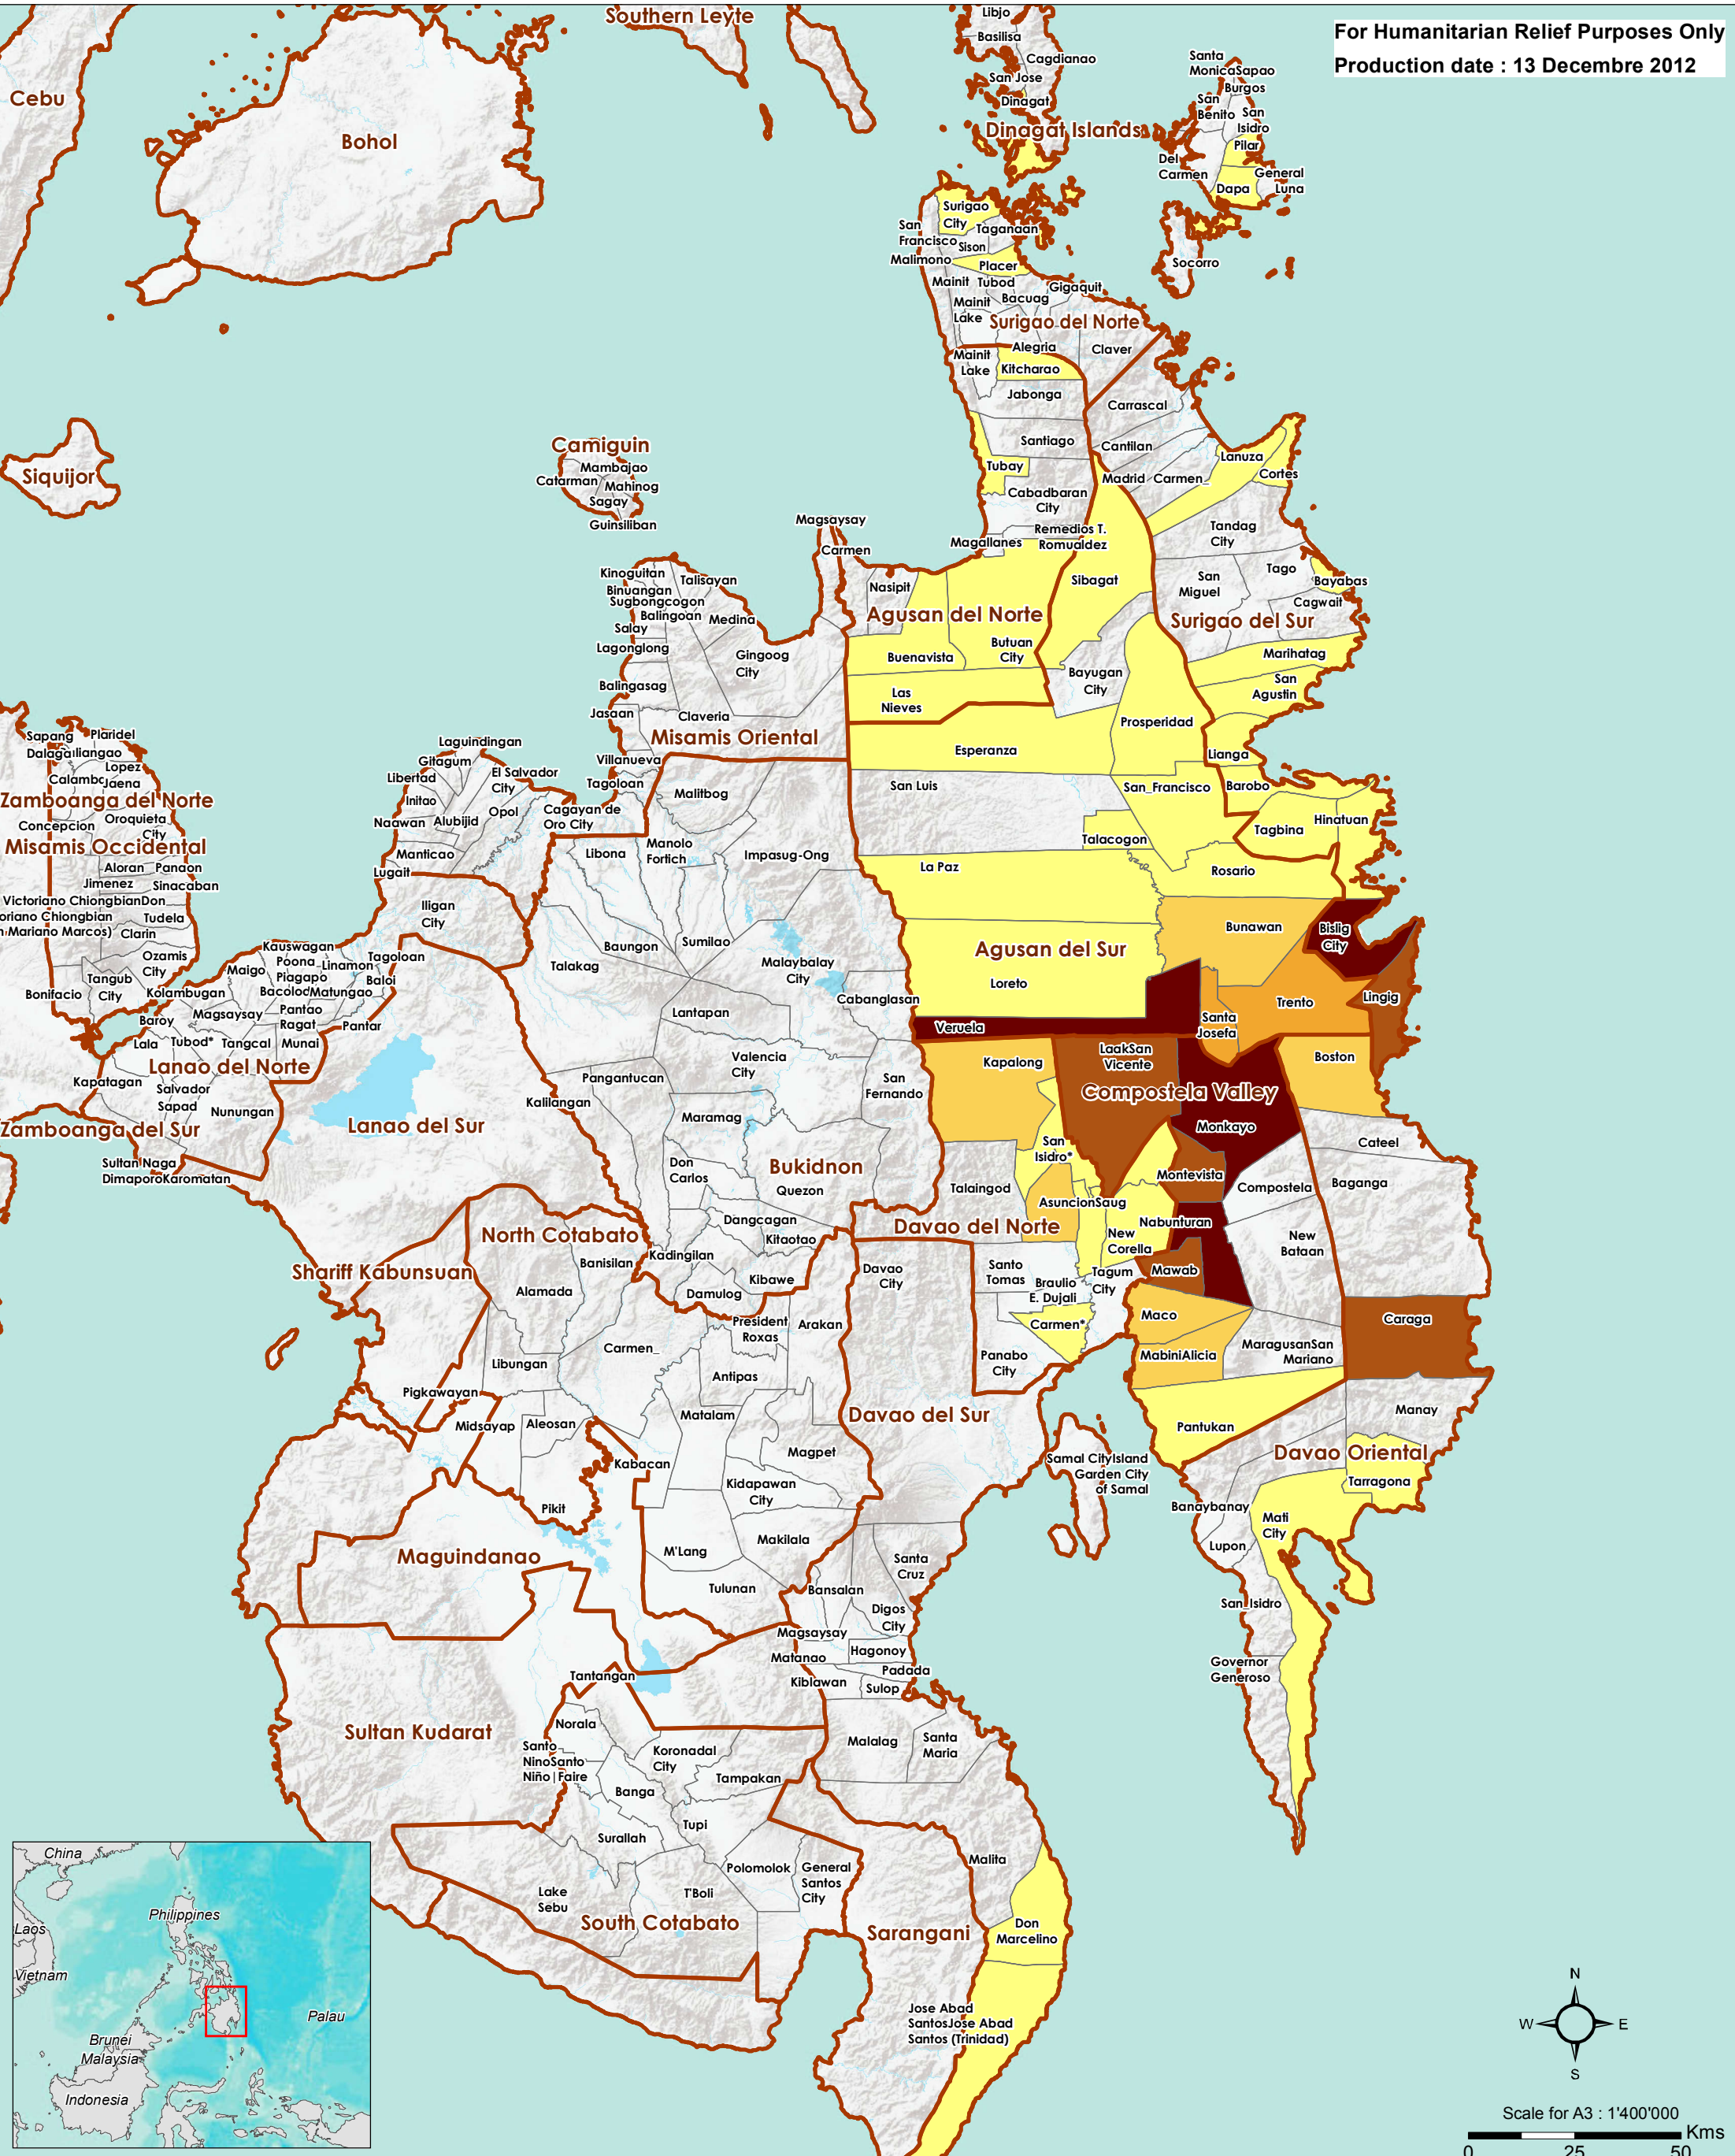

For Humanitarian Relief Purposes Only
Production date : 13 Decembre 2012

Partially Damaged Houses

- < 1'000
- 1'001 - 2'000
- 2'001 - 3'000
- 3'001 - 4'000
- 4'001 - 13'355

Data sources:
Affected families/person:DSWD report
(Caraga 09 Dec, XI region 13 Dec)
Admin level: GADM
File:
PHL_TyphoonBopha_DamHouses_Part_A3_13Dec2012
Contact: reach.mapping@impact-initiatives.org

Note: Data, designations and boundaries contained on this map are not warranted to error-free and do not imply acceptance by the REACH partners, associated, donors mentioned on this map.

A product of