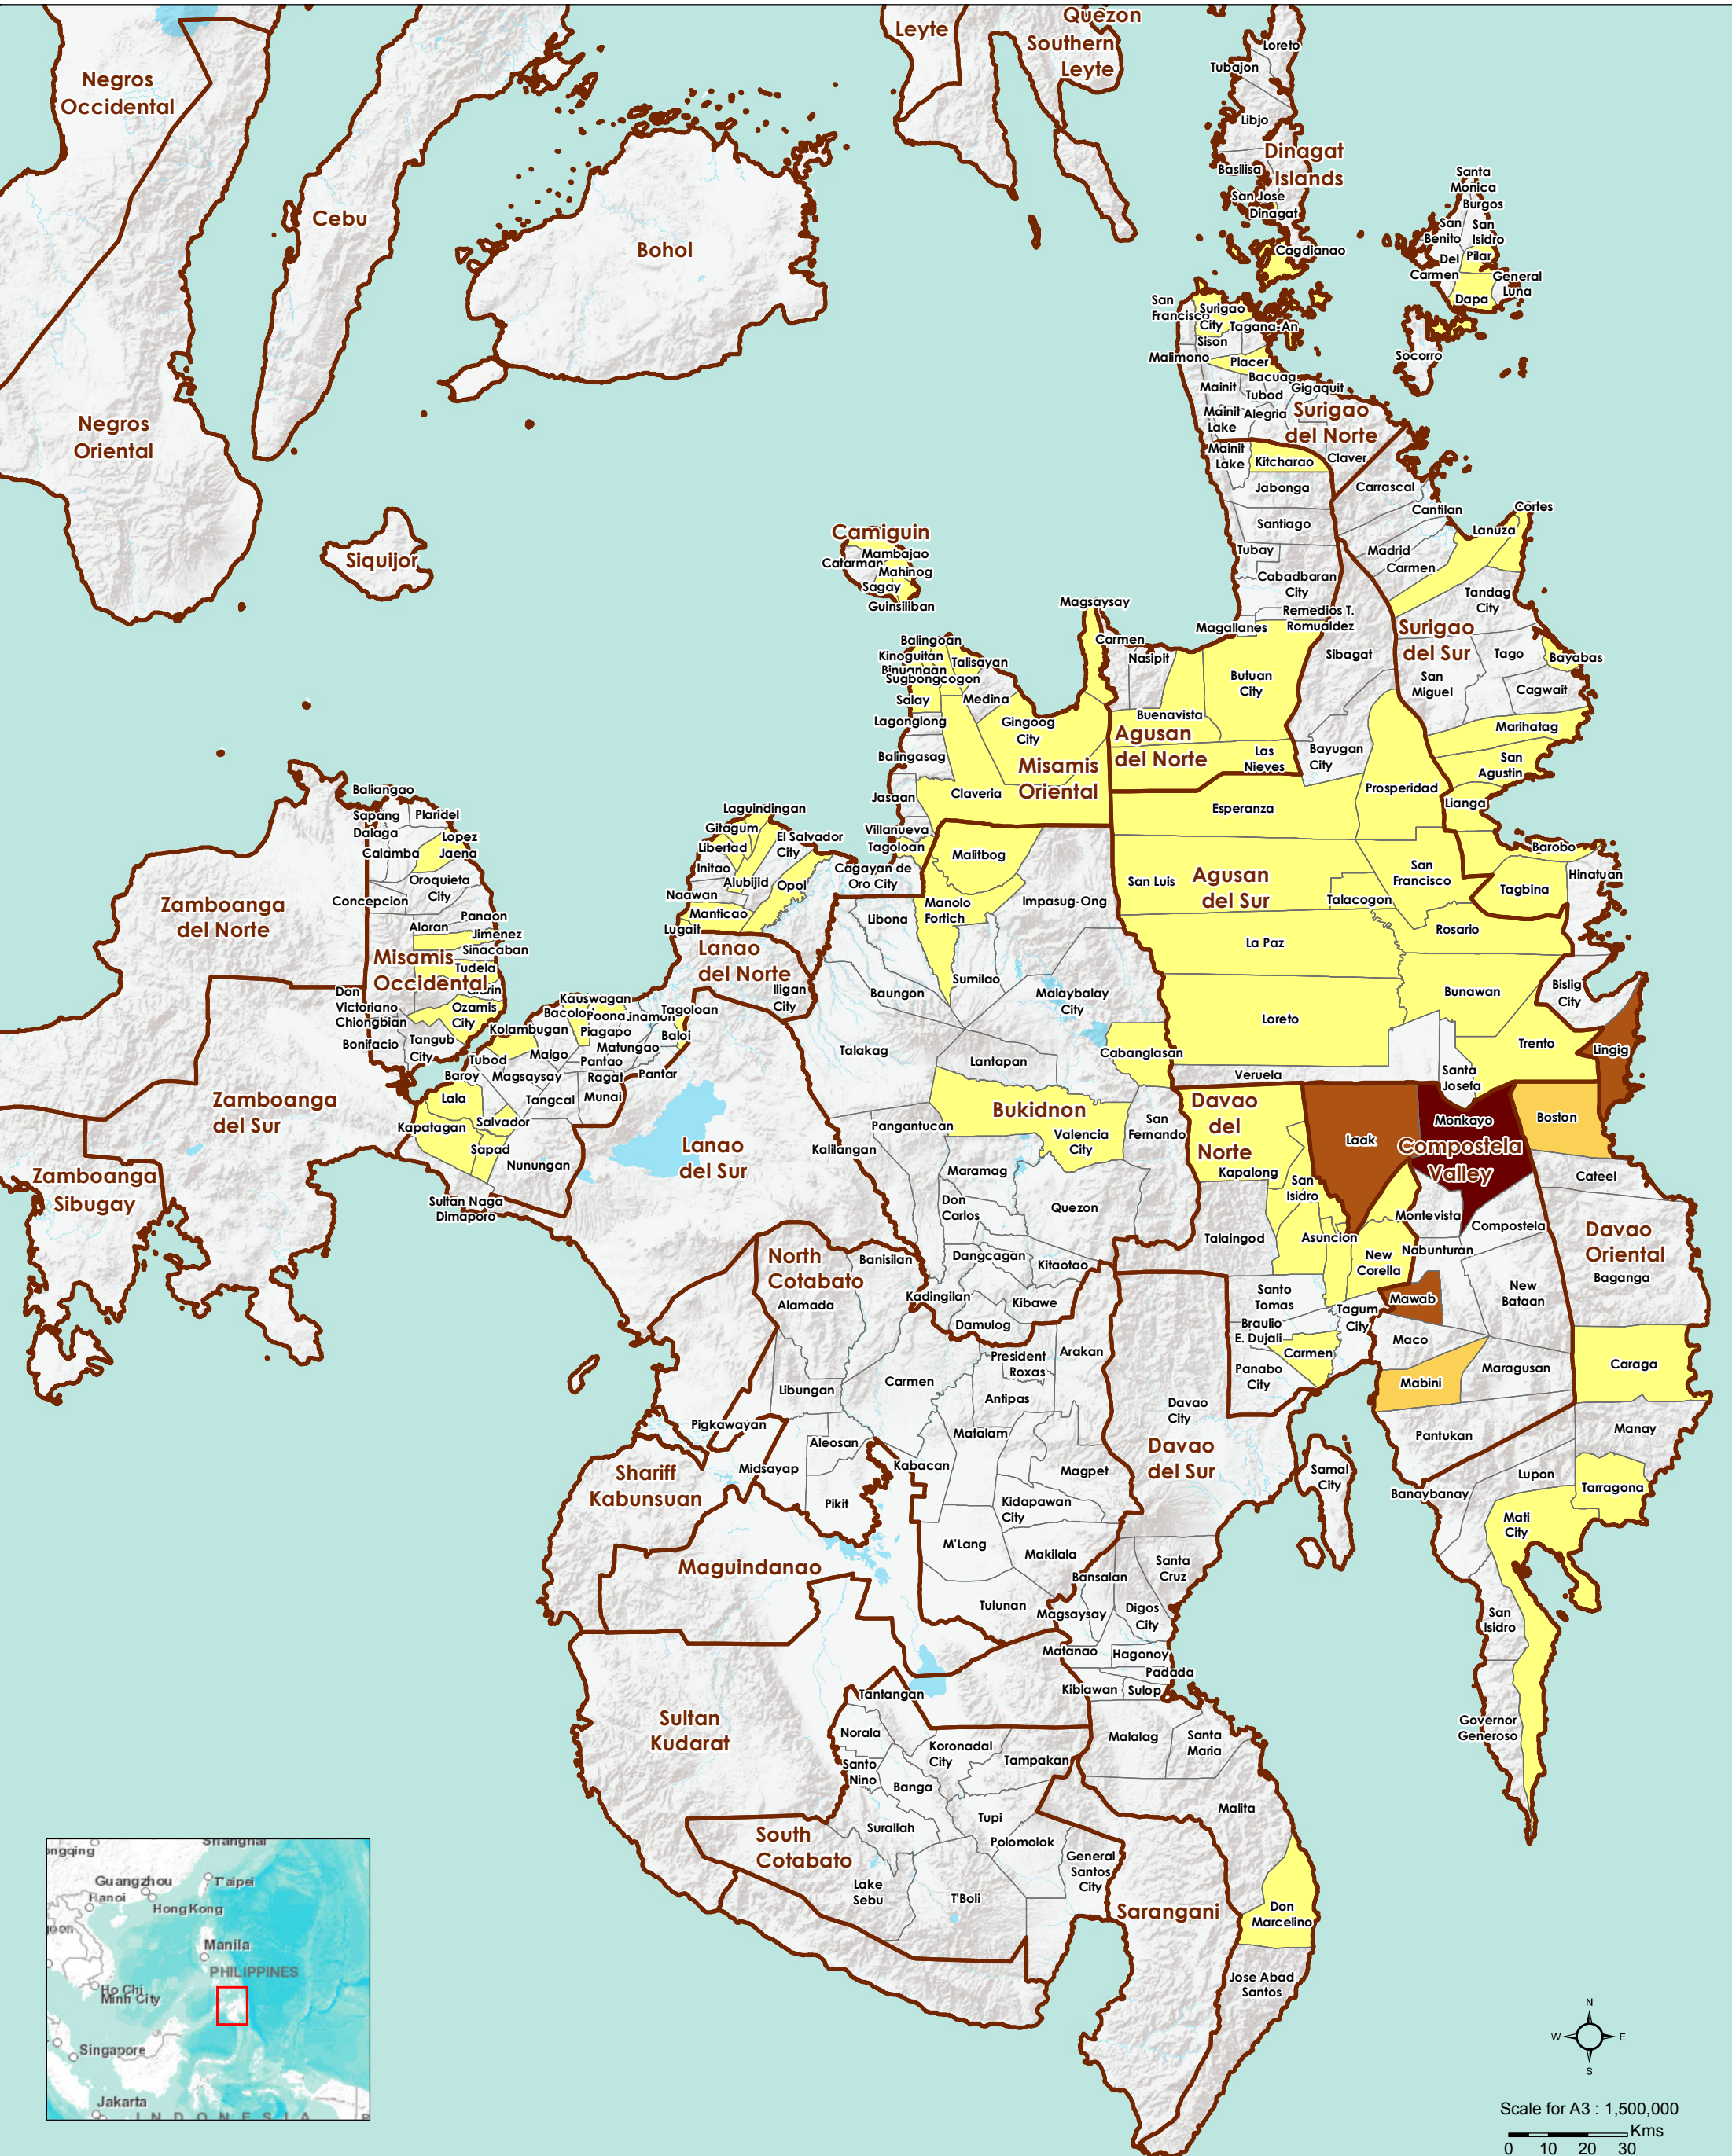

Number of Houses Reported Partially Damaged by Municipality as of 9 Dec 2012

Scale for A3 : 1,500,000
0 10 20 30 Kms

Partially Damage Houses

- 0 - 1000
- 1001 - 2000
- 2001 - 3000
- 3001 - 4000
- 13355

Data sources:
Affected families/person: DSWD Status of Relief Report #23, 09 December 2012, 8am
Roads: OSM; Admin level: GADM
File: PHL_TyphoonBopha_DamHouses_part_A3_09Dec2012
Contact: reach.mapping@impact-initiatives.org

Note: Data, designations and boundaries contained on this map are not warranted to error-free and do not imply acceptance by the REACH partners, associated, donors mentioned on this map. For Humanitarian purposes only.

A product of