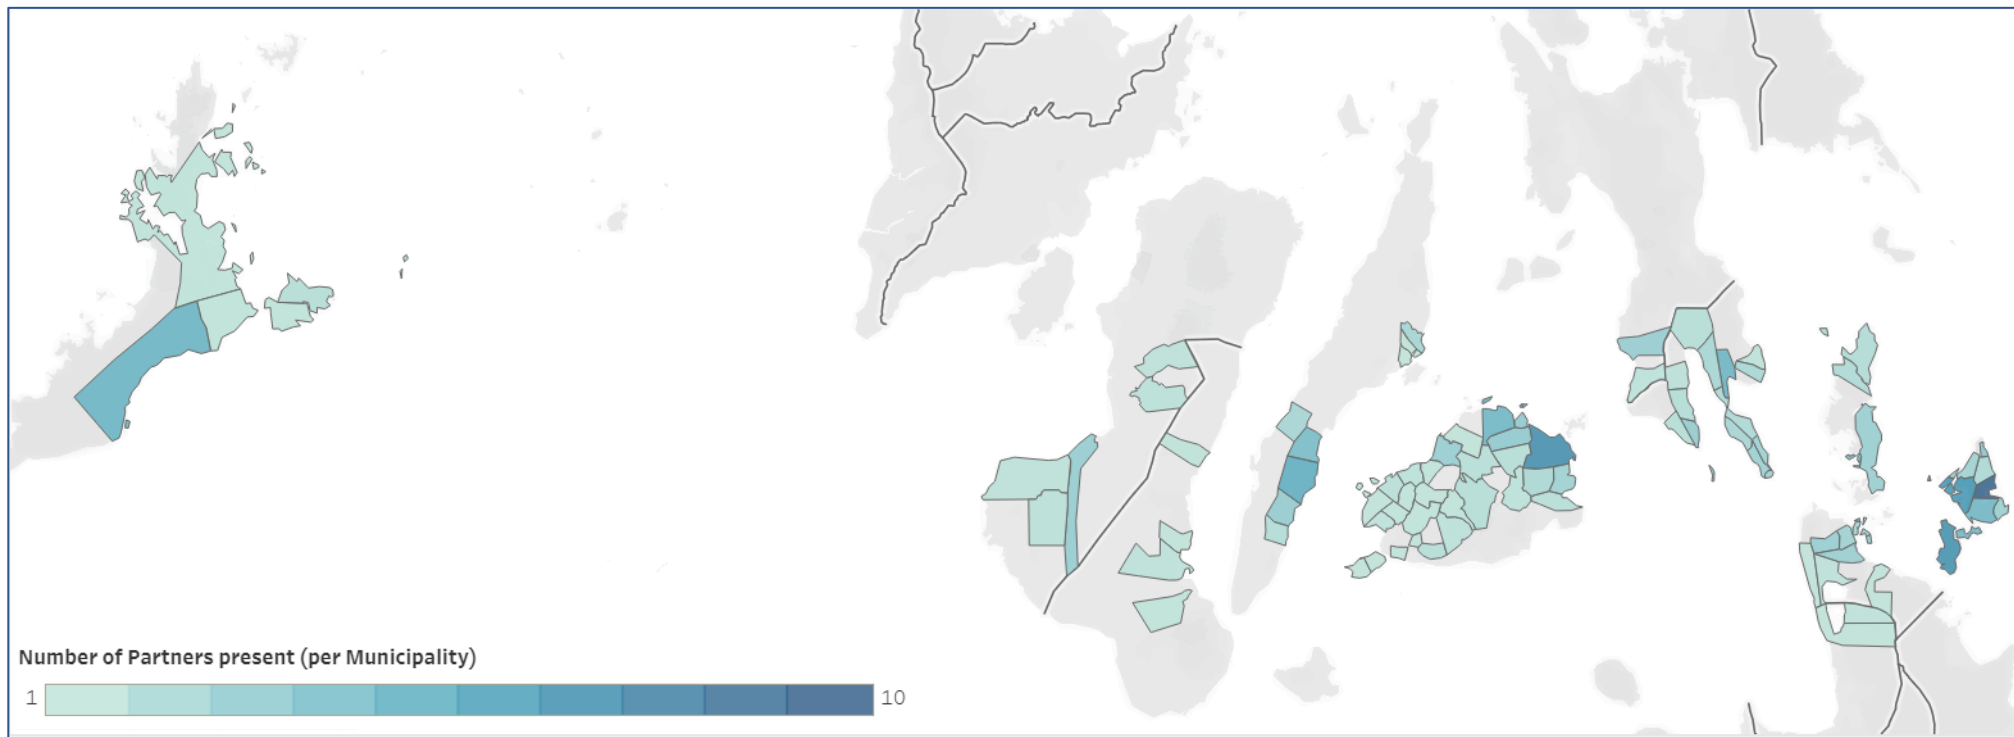

Households targeted per province - 4 April 2022

Shelter cluster 4W mapping - Typhoon Rai/Odette

Households reached by Shelter partners per Province (4 April 2022)

Data collected by the Shelter Cluster Philippines.

This map does not imply the expression of any opinion of the Global Shelter Cluster or the Shelter Cluster Philippines concerning the legal status of territory or its authorities.

For questions or feedback on this map, please reach out to im1.phil@sheltercluster.org