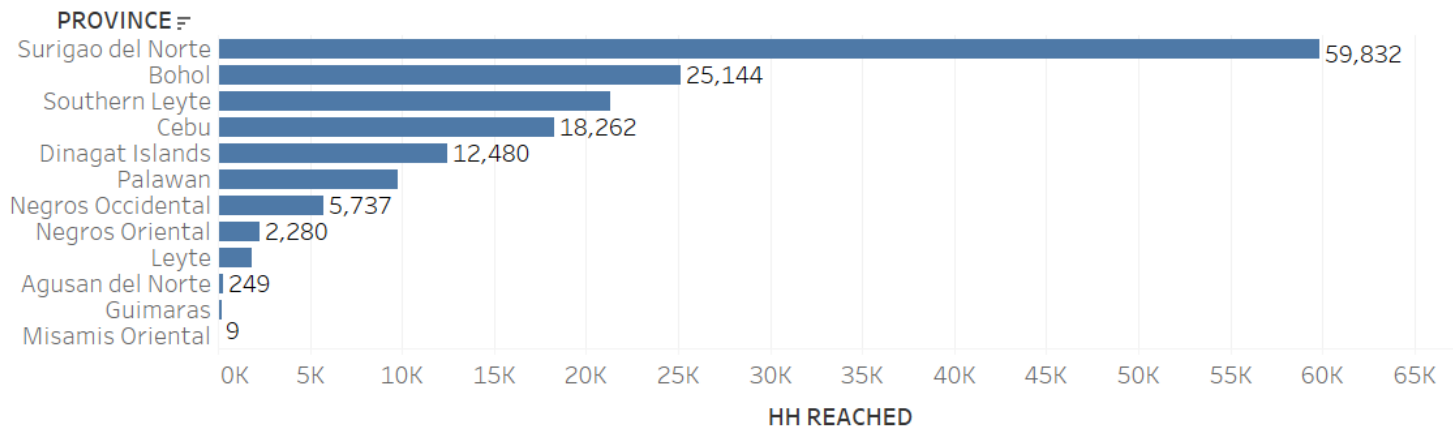

Households targeted per province - 4 April 2022

Shelter cluster 4W mapping - Typhoon Rai/Odette

Households reached by Shelter partners per Province (4 April 2022)

Data collected by the Shelter Cluster Philippines.