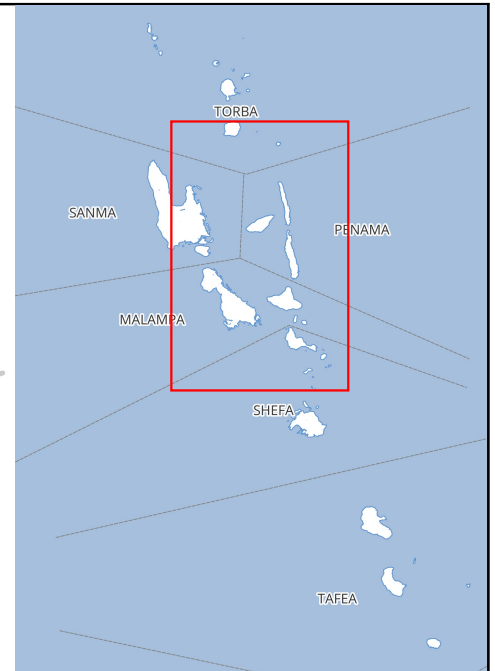

Assesment priority area

TC Lola october 2023

167.300

168.000

Legende

- Airports
- WHARVES
- Provincial Headquarters
- labelmain place
- Vodafone_Towers-point

Populated area

- Village

Roads

Health facilities

- Provincial Hospital
- Health Centre
- Clinic

TC Lola Priority Area

- Priority 1
- Priority 2
- Priority 3

- Province Divider

-14.700

-14.700

-15.400

-15.400

-16.100

-16.100

-16.800

-16.800

Source: NDMO / DLA / MIPU

167.300