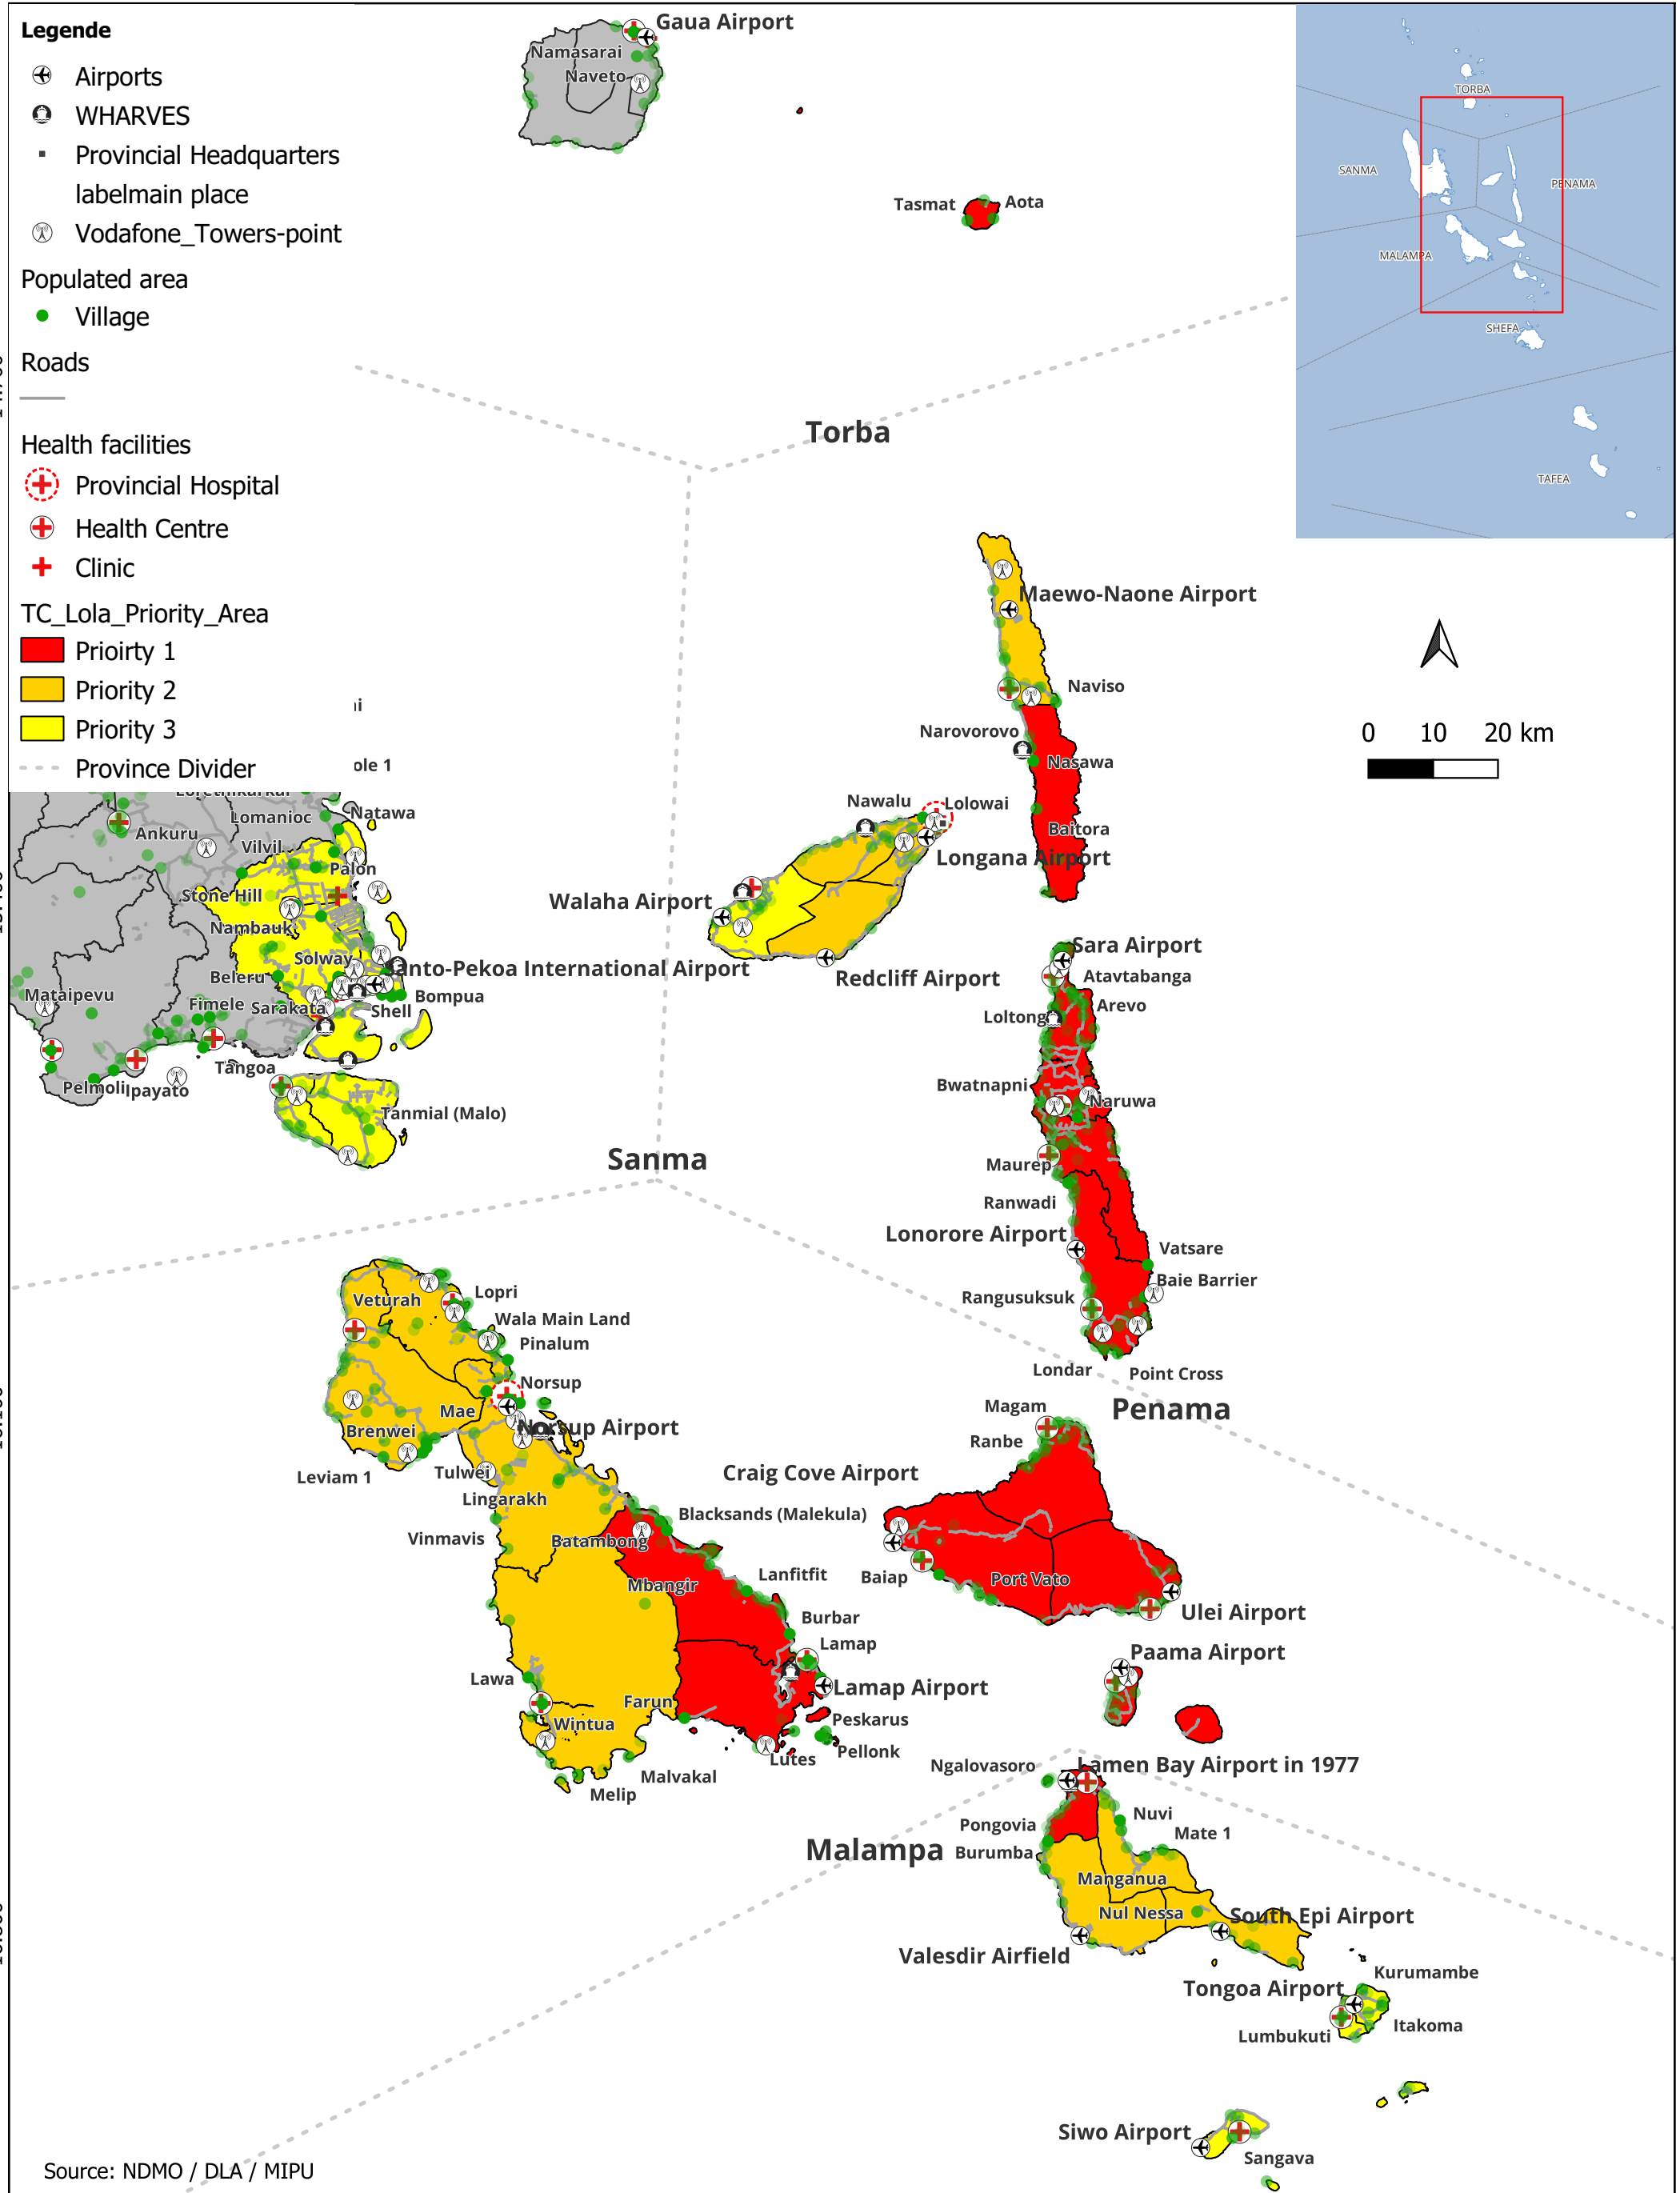

Assesment priority area

TC Lola october 2023

167.300

168.000

Legende

- Airports
- WHARVES
- Provincial Headquarters
- labelmain place
- Vodafone_Towers-point

Populated area

- Village

Roads

Health facilities

- Provincial Hospital
- Health Centre
- Clinic

TC Lola Priority Area

- Priority 1
- Priority 2
- Priority 3

- Province Divider

-14.700

-14.700

-15.400

-15.400

-16.100

-16.100

-16.800

-16.800

Source: NDMO / DLA / MIPU

167.300

168.000

168.700