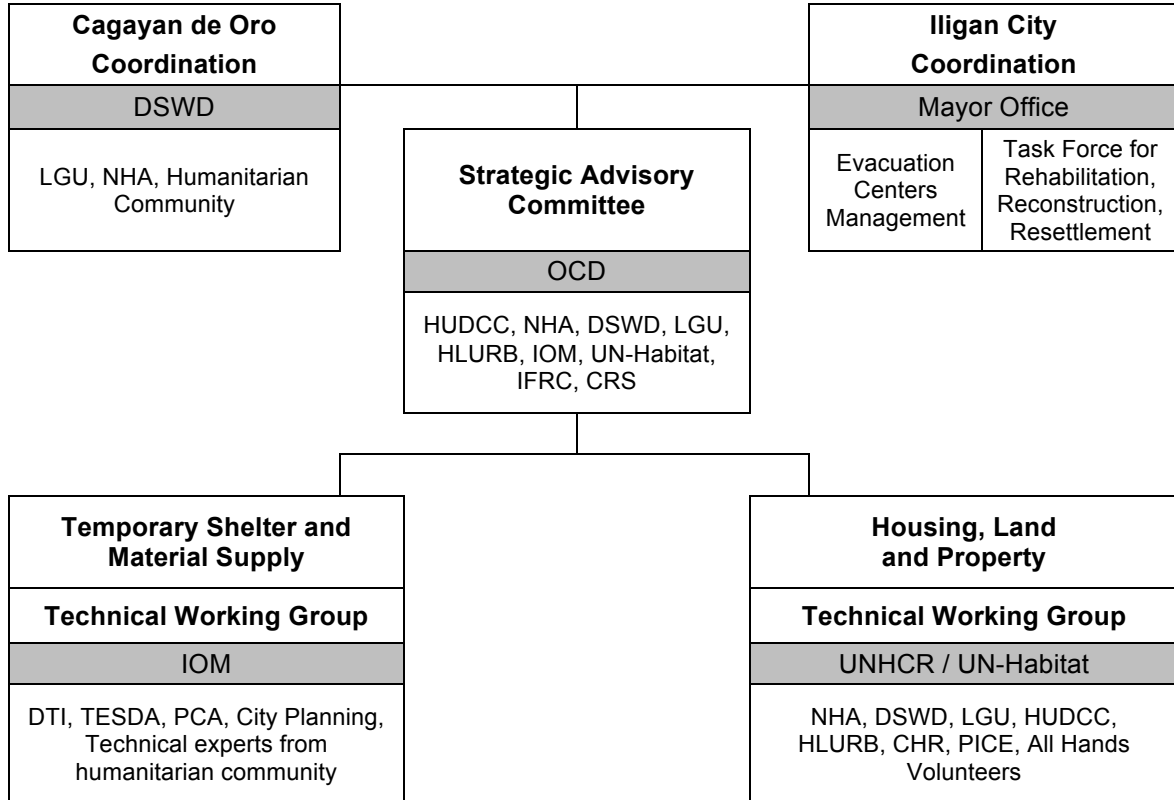

**SHELTER CLUSTER COORDINATION STRUCTURE**

Useful Acronyms:

- OCD: Office of Civil Defense
- HUDCC: Housing and Urban Development Coordination Committee
- NHA: National Housing Authority
- HLURB: Housing and Land Use Regulatory Board
- DSWD: Department of Social Welfare and Development
- LGU: Local Government Unit
- MGB: Mines and Geosciences Bureau
- DENR: Department of Energy and Natural Resources
- CHR: Commission on Human Rights
- NDRRMC: National Disaster Risk Reduction and Management Council
- PICE: Philippines Institute of Civil Engineer
- DTI: Department of Trade and Industry
- TESDA: Technical Education and Skills Development Authority
- PCA: Philippines Coconut Authority
  
- IFRC: International Federation of Red Cross and Red Crescents
- IOM: International Organisation for Migration
- UN-Habitat: United Nations Human Settlements Programme
- UNHCR: United Nations High Commissioner for Refugees
- CRS: Catholic Relief Services