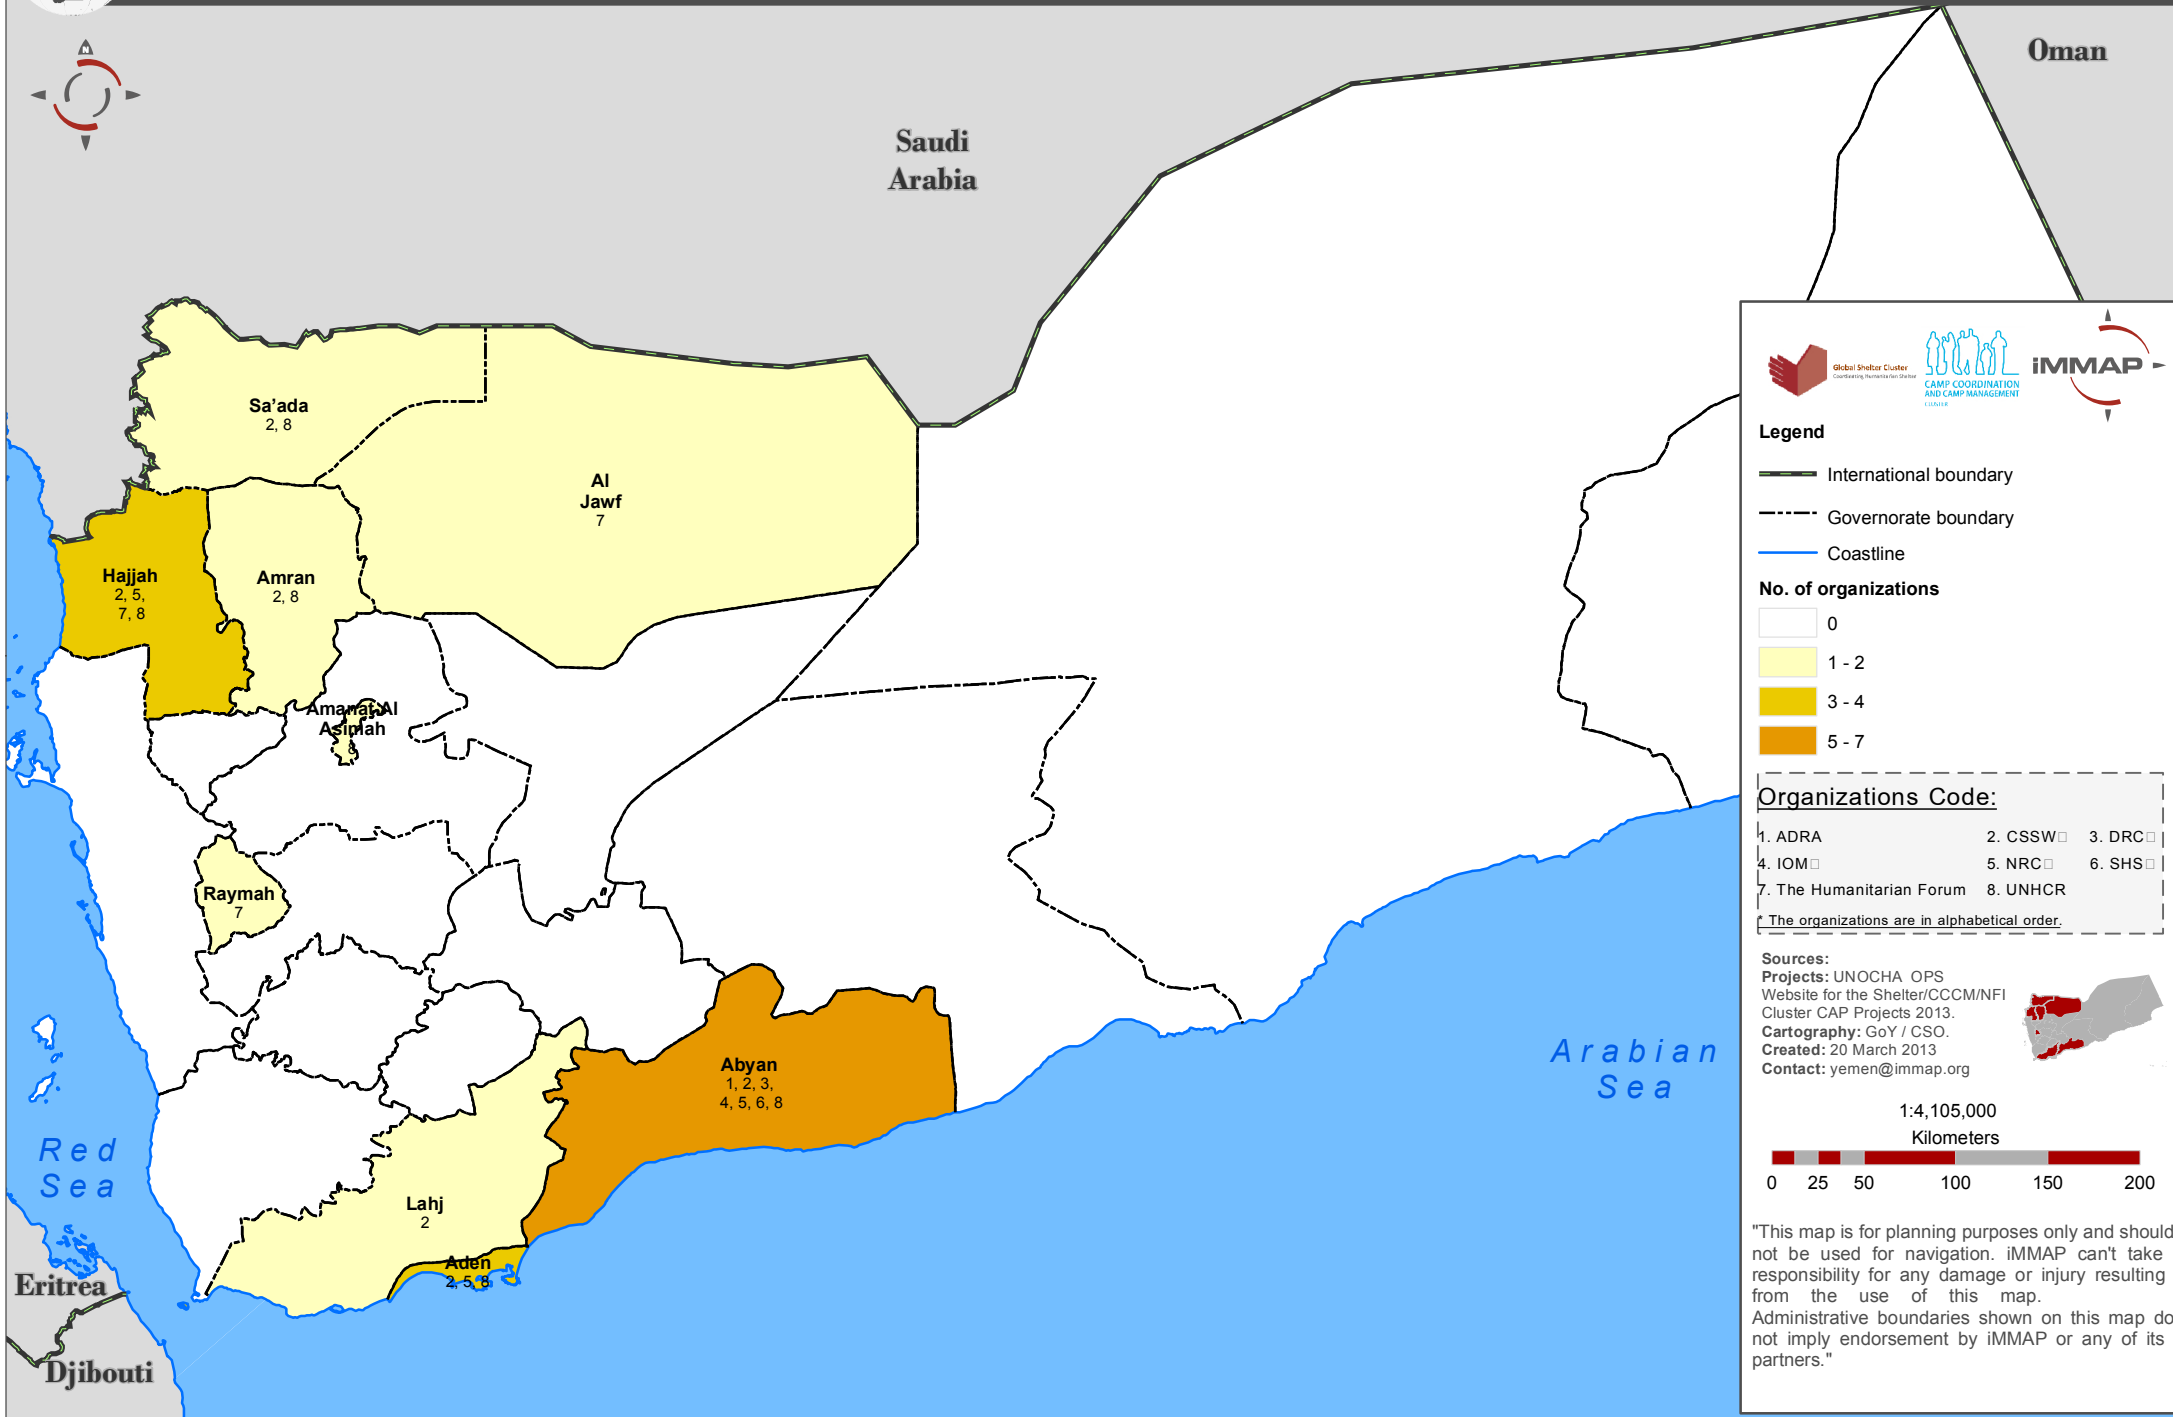

Yemen: Shelter/CCCM/NFI Cluster CAP Projects for 2013 - Governorate Level

Global Shelter Cluster
Coordinating Humanitarian Cluster

IMMAP
CAMP COORDINATION
AND CAMP MANAGEMENT
CLUSTER

Legend

- International boundary
- Governorate boundary
- Coastline

No. of organizations

- 0
- 1 - 2
- 3 - 4
- 5 - 7

Organizations Code:

1. ADRA	2. CSSW	3. DRC
4. IOM	5. NRC	6. SHS
7. The Humanitarian Forum	8. UNHCR	

* The organizations are in alphabetical order.

Sources: UNOCHA OPS
Projects: Website for the Shelter/CCCM/NFI Cluster CAP Projects 2013.
Cartography: GoY / CSO.
Created: 20 March 2013
Contact: yemen@immap.org

1:4,105,000
Kilometers

"This map is for planning purposes only and should not be used for navigation. IMMAP can't take responsibility for any damage or injury resulting from the use of this map. Administrative boundaries shown on this map do not imply endorsement by IMMAP or any of its partners."