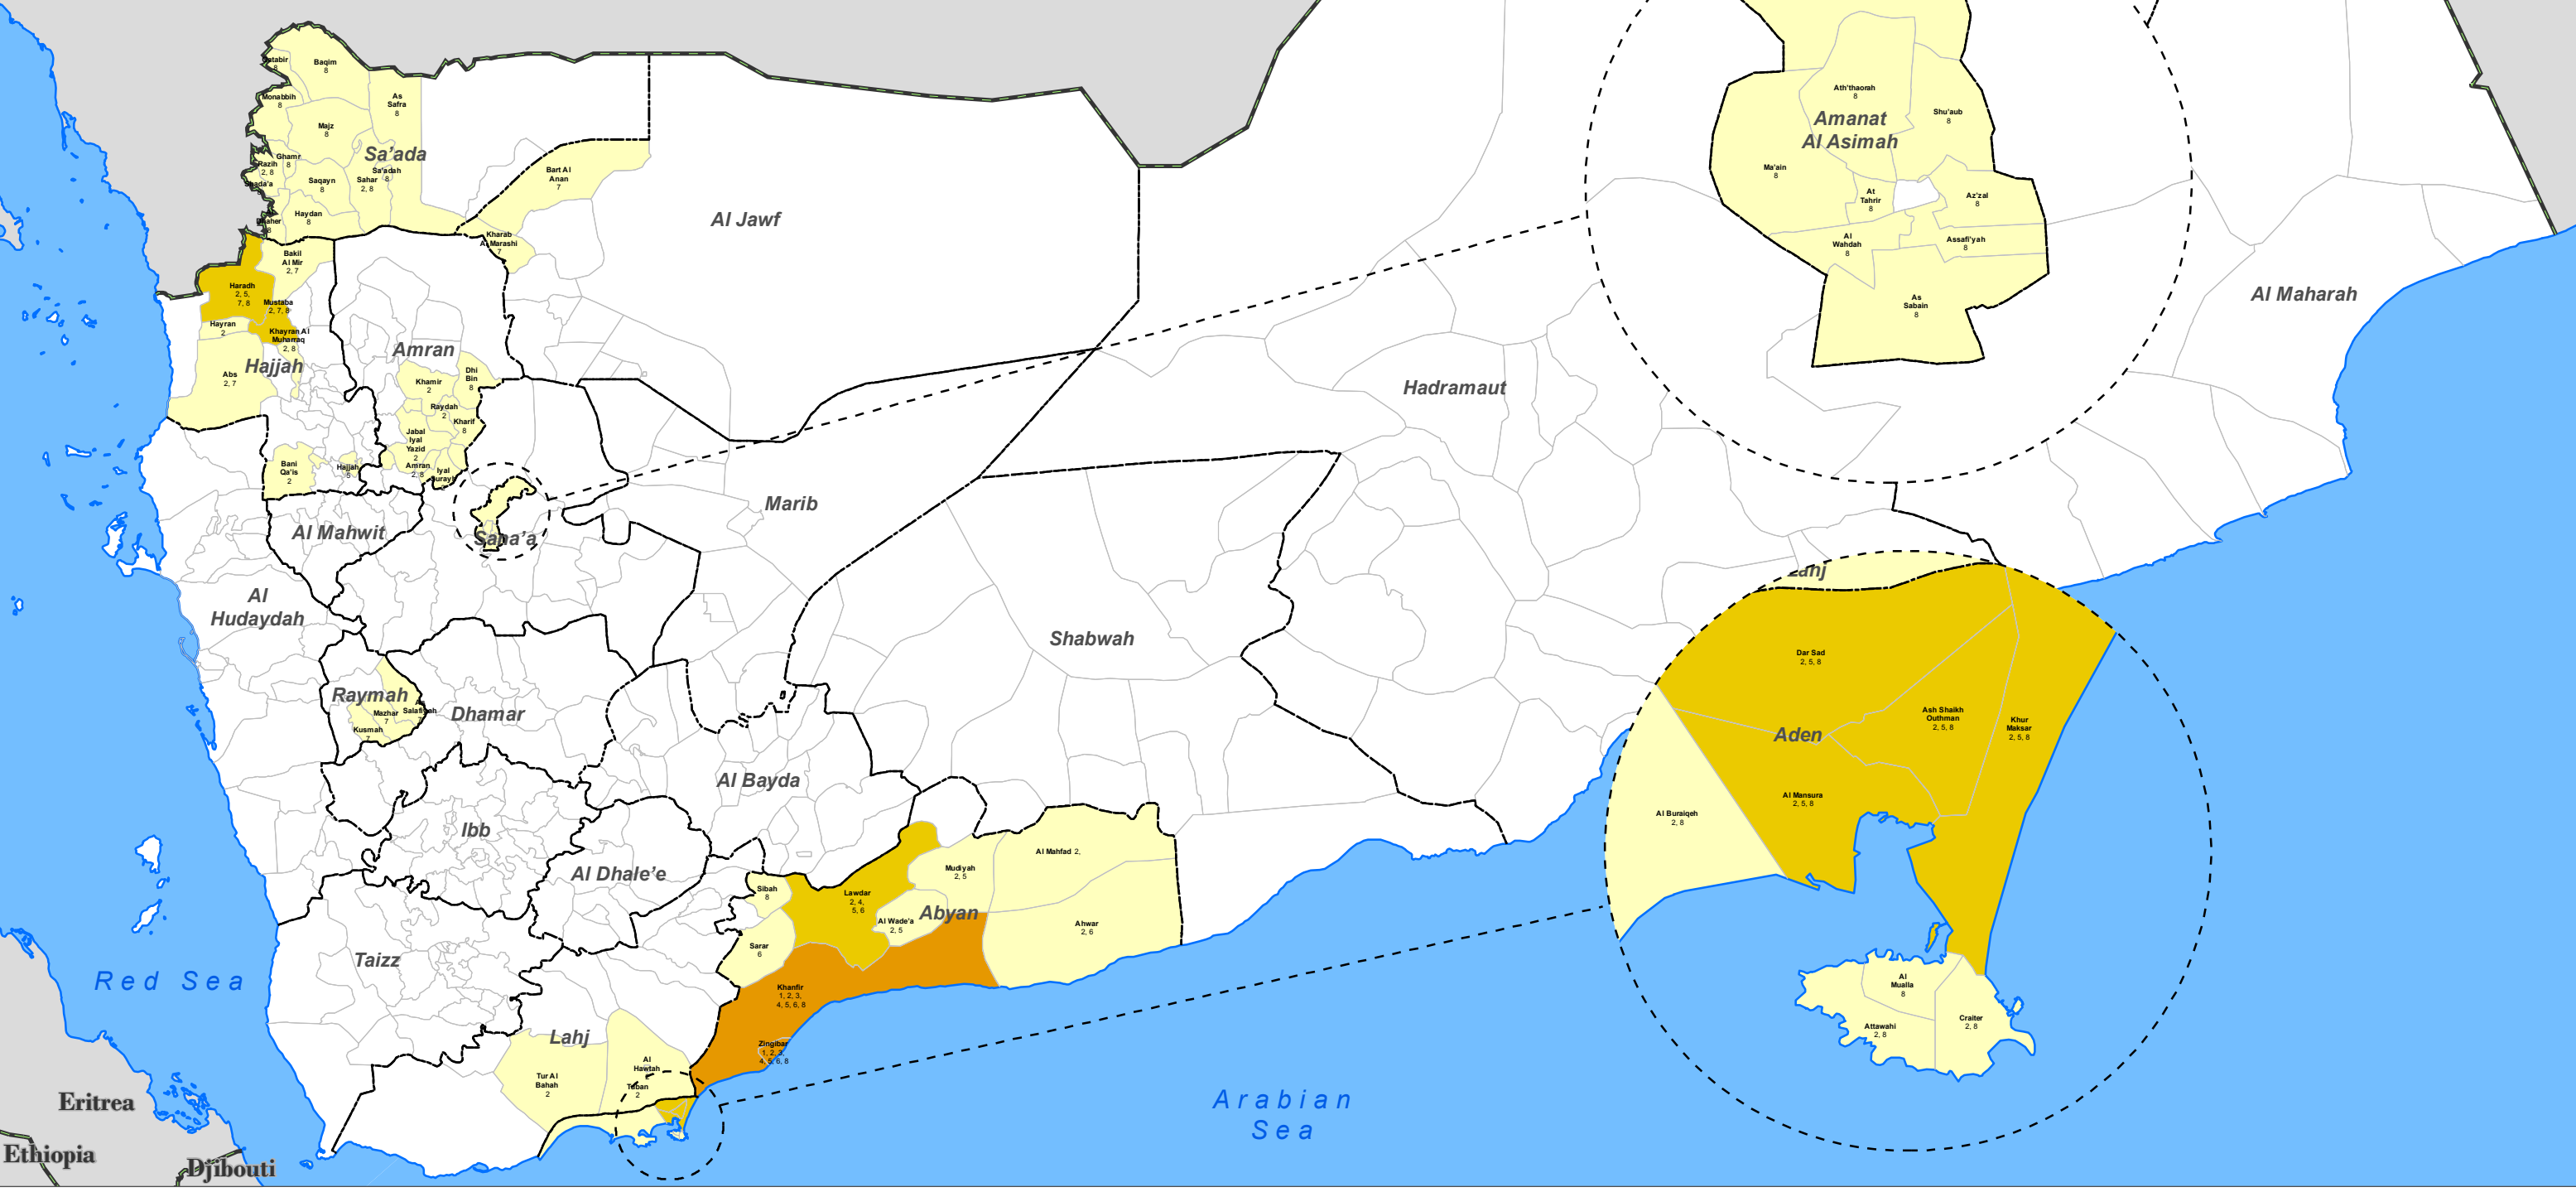

Yemen: Shelter/CCCM/NFI Cluster CAP Projects for 2013 - District Level

Agency Acronym	Agency Name	Legend
ADRA	Adventist Development and Relief Agency	1
CSSW	Charitable Society for Social Welfare	2
DRC	Danish Refugee Council	3
IOM	International Organization for Migration	4
NRC	Norwegian Refugee Council	5
SHS	Society for Humanitarian Solidarity	6
THFY	The Humanitarian Forum Yemen	7
UNHCR	United Nations High Commissioner for Refugees	8

Legend

- International boundary
- Governorate boundary
- District boundary
- Coastline

No. of organizations

- 0
- 1 - 2
- 3 - 4
- 5 - 7

Sources:
 Projects: Information obtained from UNOCHA OPS Website for the Shelter/CCCM/NFI Cluster CAP Projects 2013.
 Cartography: GoY / CSO.
 Created: 20 March 2013
 Contact: yemen@immap.org

"This map is for planning purposes only and should not be used for navigation. IMMAP can't take responsibility for any damage or injury resulting from the use of this map. Administrative boundaries shown on this map do not imply endorsement by IMMAP or any of its partners."