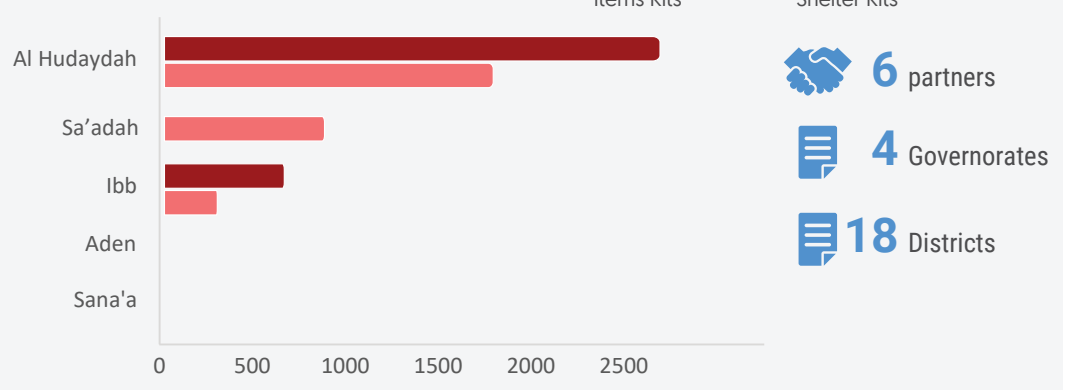

Shelter Cluster Common Pipeline Dashboard 2022

KEY FIGURES (JANUARY - JUNE 2022)

* 460 Non-Food Items and 160 Emergency Shelter Kits were procured in 2022 so far

In-pipeline Stocks

STOCKS DISPATCHED PER HUB

-  **6** partners
-  **4** Governorates
-  **18** Districts

COVERAGE (JANUARY - JUNE 2022)