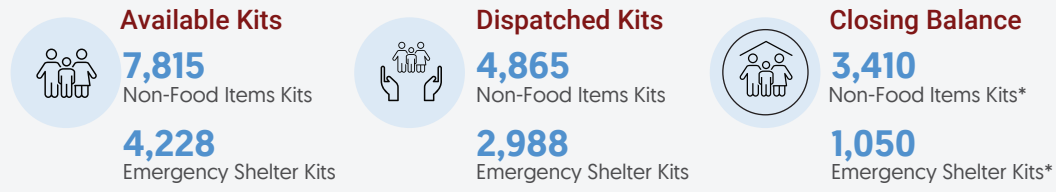

Shelter Cluster Common Pipeline Dashboard 2022

KEY FIGURES (JANUARY - JUNE 2022)

* 460 Non-Food Items and 160 Emergency Shelter Kits were procured in 2022 so far

In-pipeline Stocks

STOCKS DISPATCHED PER HUB