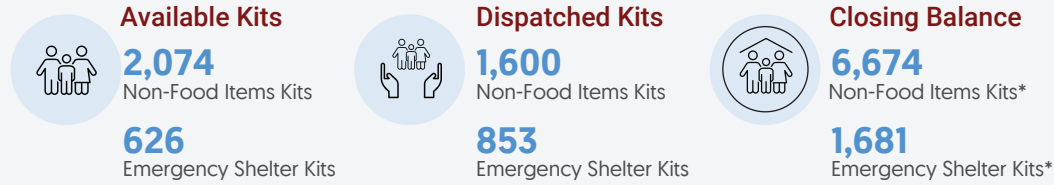

Shelter Cluster Common Pipeline Response Dashboard 2023

KEY FIGURES (JANUARY - July 2023)

* 5,600 Non-Food Items and 1,908 Emergency Shelter Kits were procured in 2023 so far

In-pipeline Stocks

STOCKS DISPATCHED PER HUB

COVERAGE (JANUARY - July 2023)

sheltercluster.org/yemen/

[/shelterclustye](https://twitter.com/shelterclustye)

Supported by:

Funded by:

contact:im.yemen@sheltercluster.org