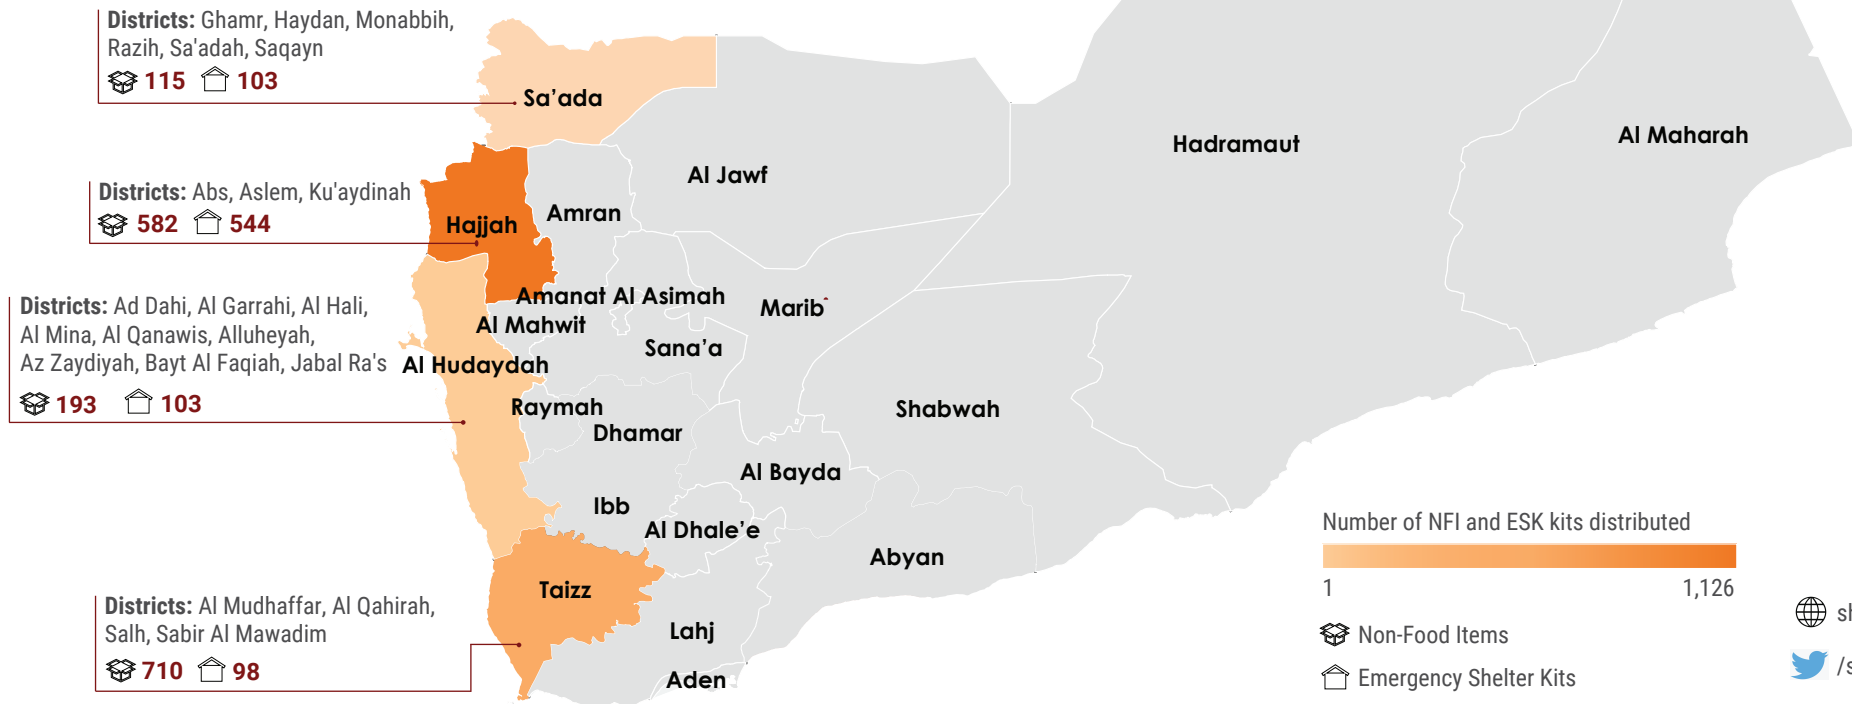

COVERAGE (JANUARY - July 2023)

sheltercluster.org/yemen/

[/shelterclustye](https://twitter.com/shelterclustye)

Supported by:

Funded by:

contact:im.yemen@sheltercluster.org