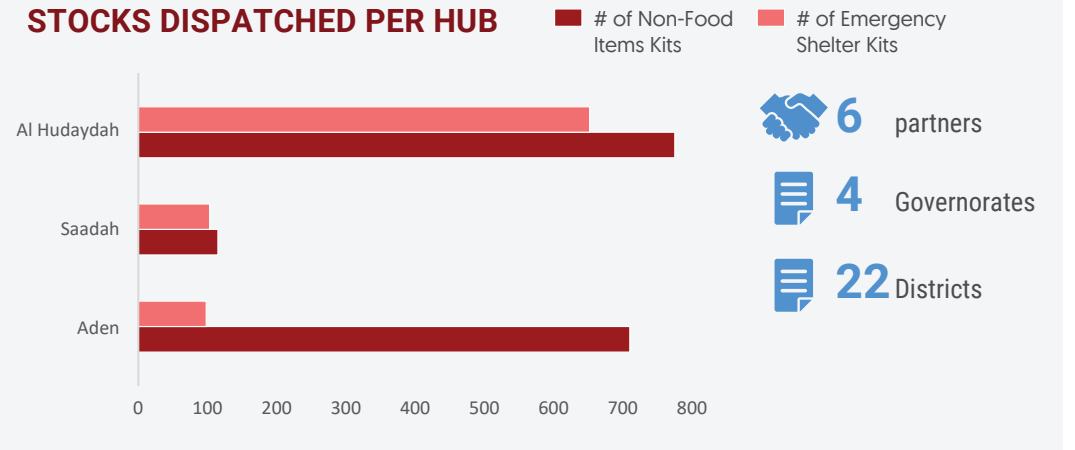

Shelter Cluster Common Pipeline Response Dashboard 2023

KEY FIGURES (JANUARY - July 2023)

* 5,600 Non-Food Items and 1,908 Emergency Shelter Kits were procured in 2023 so far

In-pipeline Stocks

STOCKS DISPATCHED PER HUB