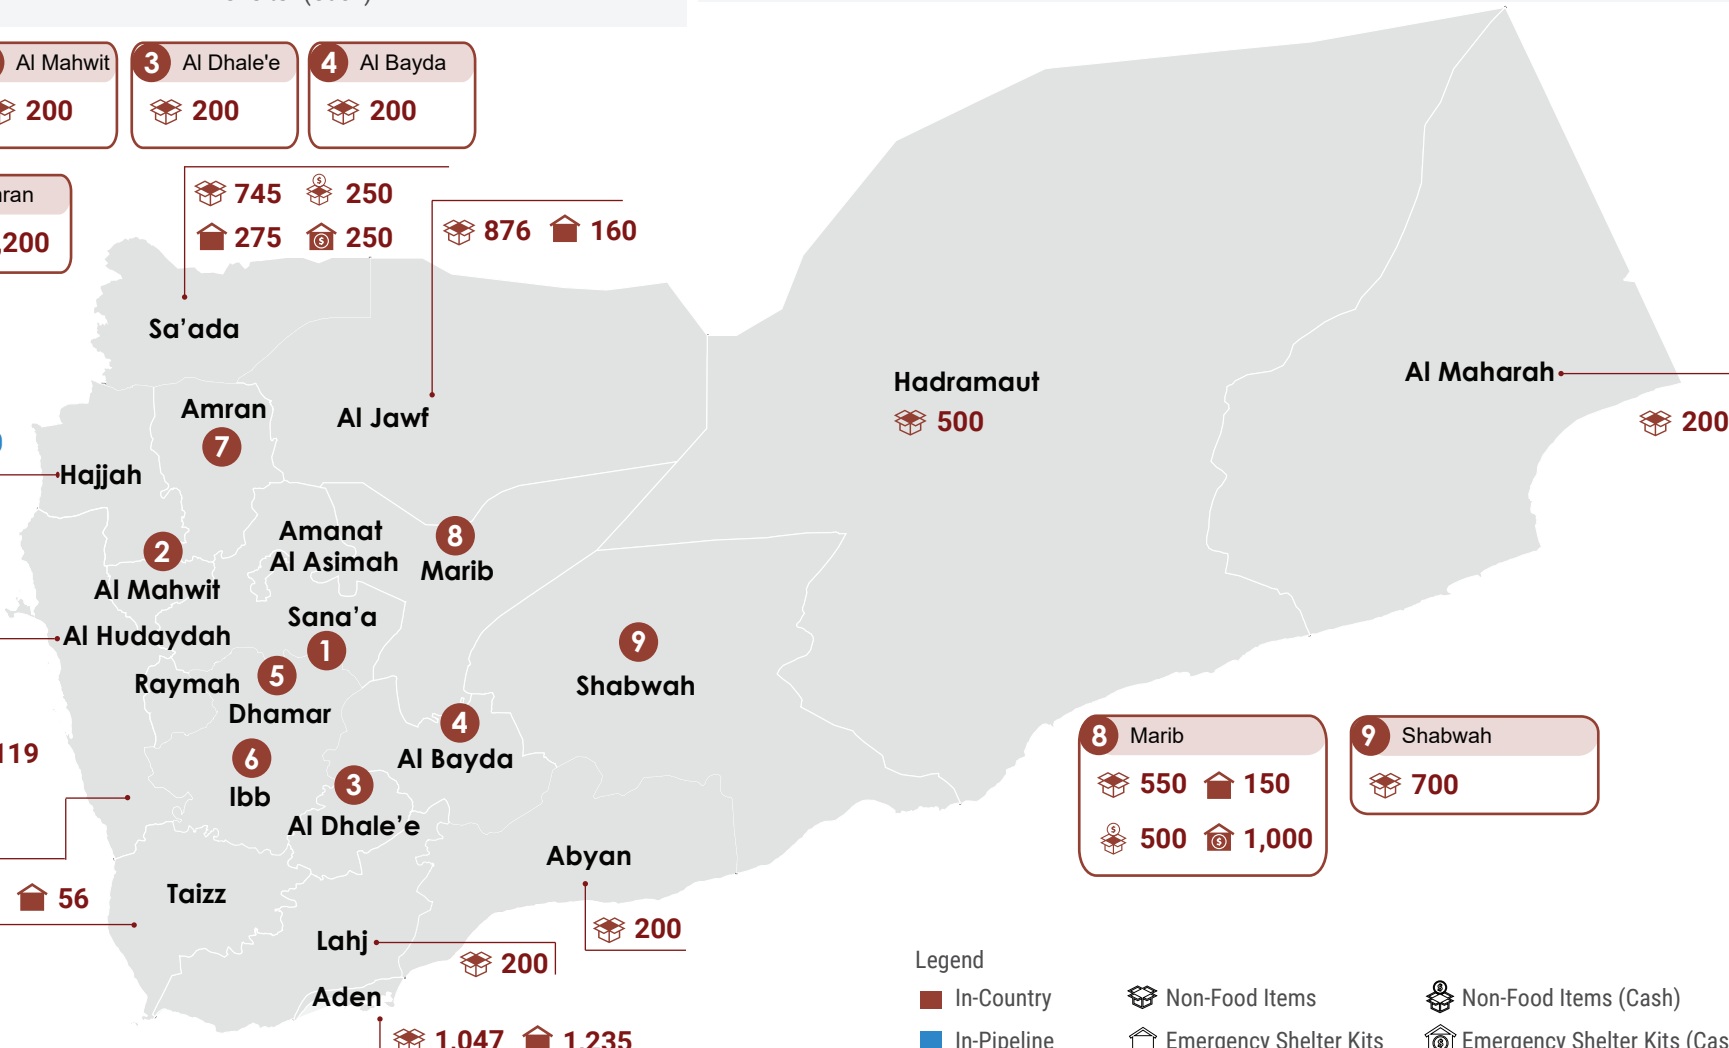

Shelter Cluster Contingency Stocks Dashboard - April 2024

In-country Stocks

In-pipeline Stocks

Legend

- In-Country
- In-Pipeline
- Non-Food Items
- Emergency Shelter Kits
- Non-Food Items (Cash)
- Shelter Repair Kits
- Emergency Shelter Kits (Cash)
- Shelter Repair Kits (Cash)