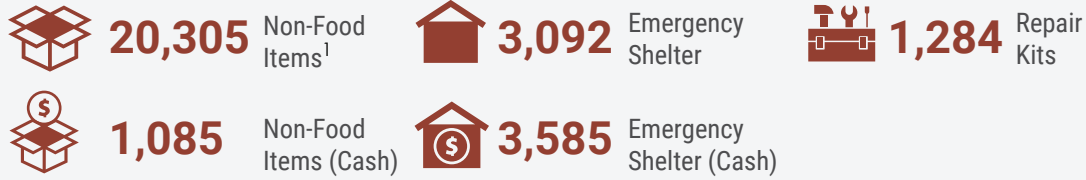

Shelter Cluster Contingency Stocks Dashboard - April 2024

In-country Stocks

In-pipeline Stocks

Legend

- In-Country
- In-Pipeline
- Non-Food Items
- Emergency Shelter Kits
- Non-Food Items (Cash)
- Shelter Repair Kits
- Emergency Shelter Kits (Cash)
- Shelter Repair Kits (Cash)

1: 11,750 Partial NFI kits with no sleeping mats and water buckets.