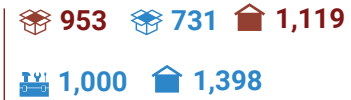

Shelter Cluster Contingency Stocks Dashboard - April 2024

In-country Stocks

In-pipeline Stocks

Legend

- In-Country
- In-Pipeline
- Non-Food Items
- Emergency Shelter Kits
- Non-Food Items (Cash)
- Shelter Repair Kits
- Emergency Shelter Kits (Cash)
- Shelter Repair Kits (Cash)