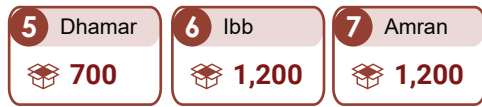

Shelter Cluster Contingency Stocks Dashboard - April 2024

In-country Stocks

In-pipeline Stocks

Legend

- In-Country
- In-Pipeline
- Non-Food Items
- Emergency Shelter Kits
- Non-Food Items (Cash)
- Shelter Repair Kits
- Emergency Shelter Kits (Cash)
- Shelter Repair Kits (Cash)