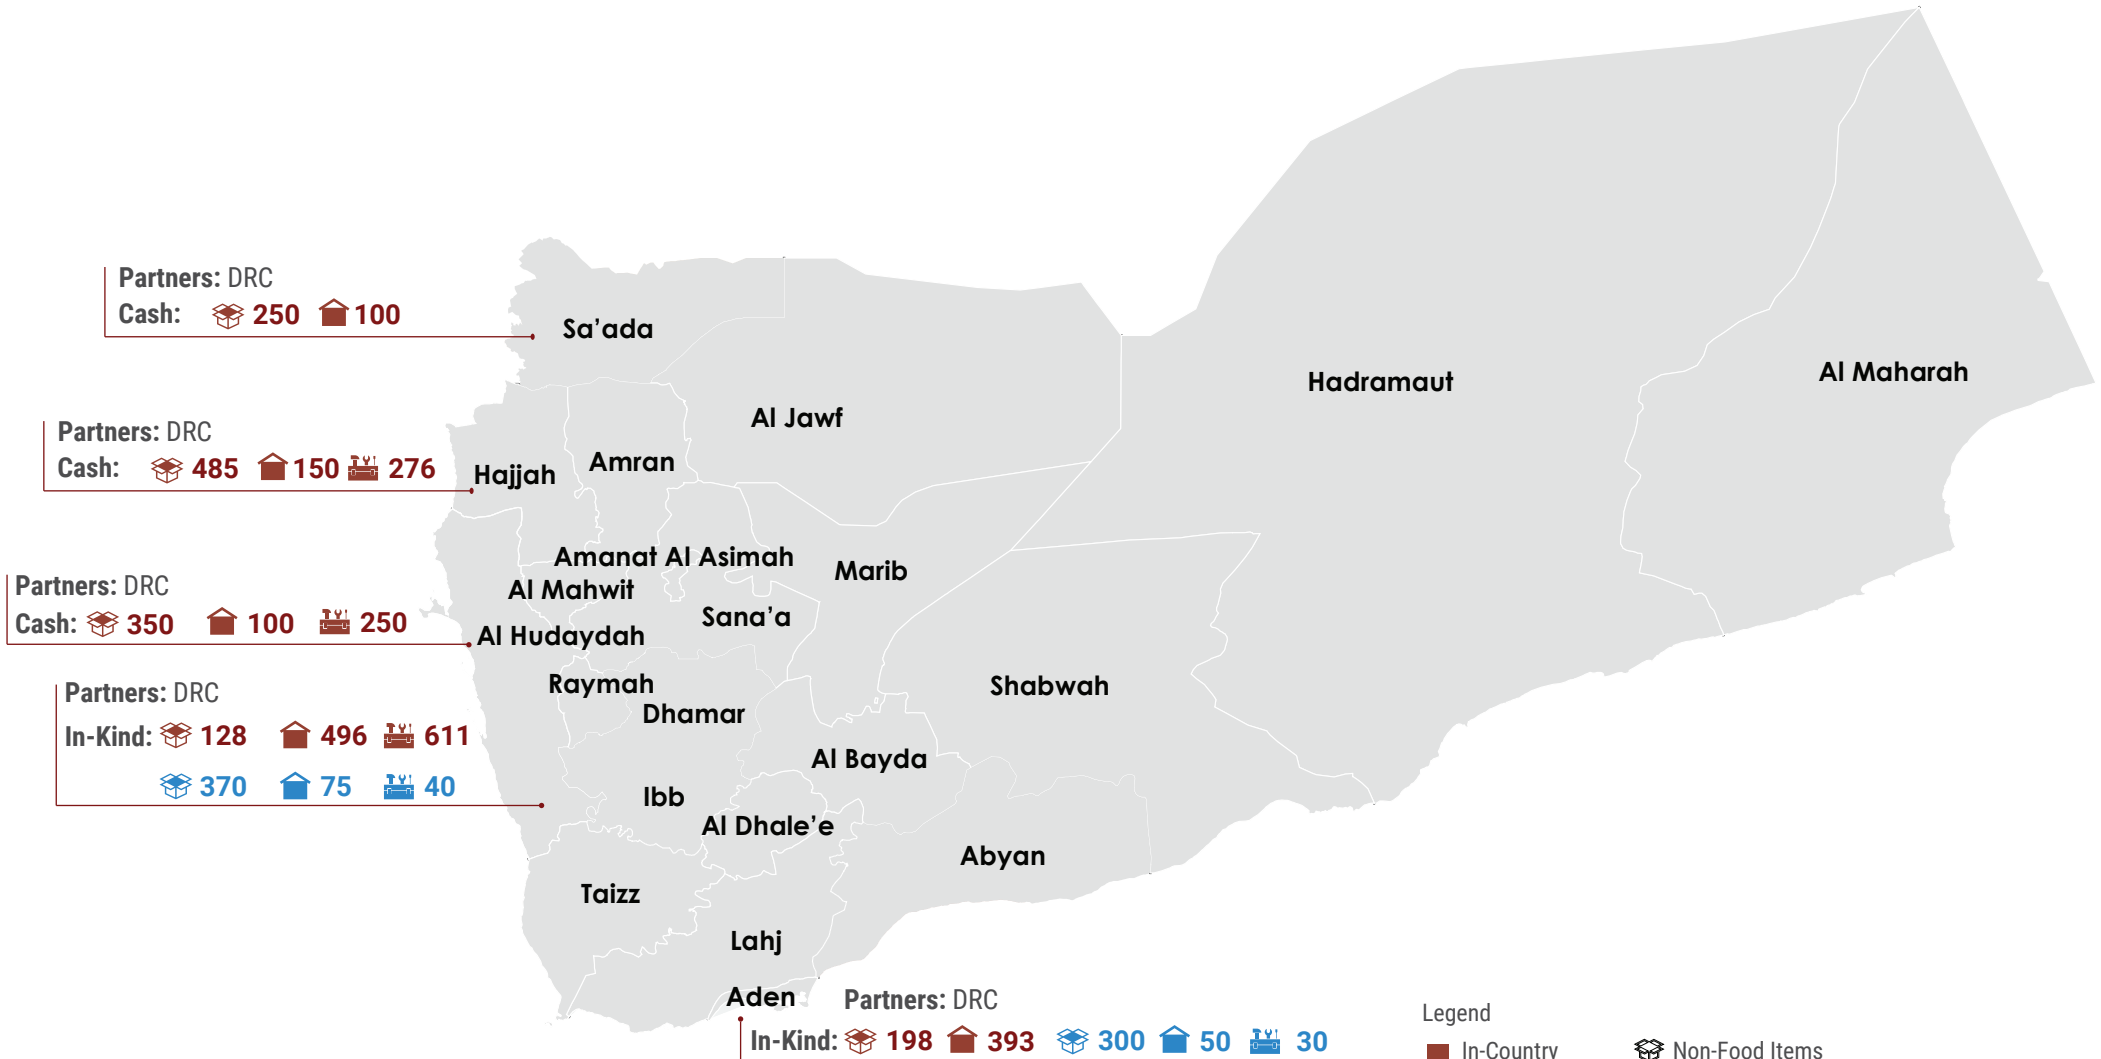

Shelter Cluster Contingency Stocks Dashboard - January 2025

In-country Stocks

 **1,411** Non-Food Items
  **1,239** Emergency Shelter
  **1,137** Shelter Repair Kits

In-pipeline Stocks

 **670** Non-Food Items
  **125** Emergency Shelter
  **70** Shelter Repair Kits

Legend
■ In-Country  Non-Food Items
■ In-Pipeline  Emergency Shelter Kits

Update Date: 16/01/2025