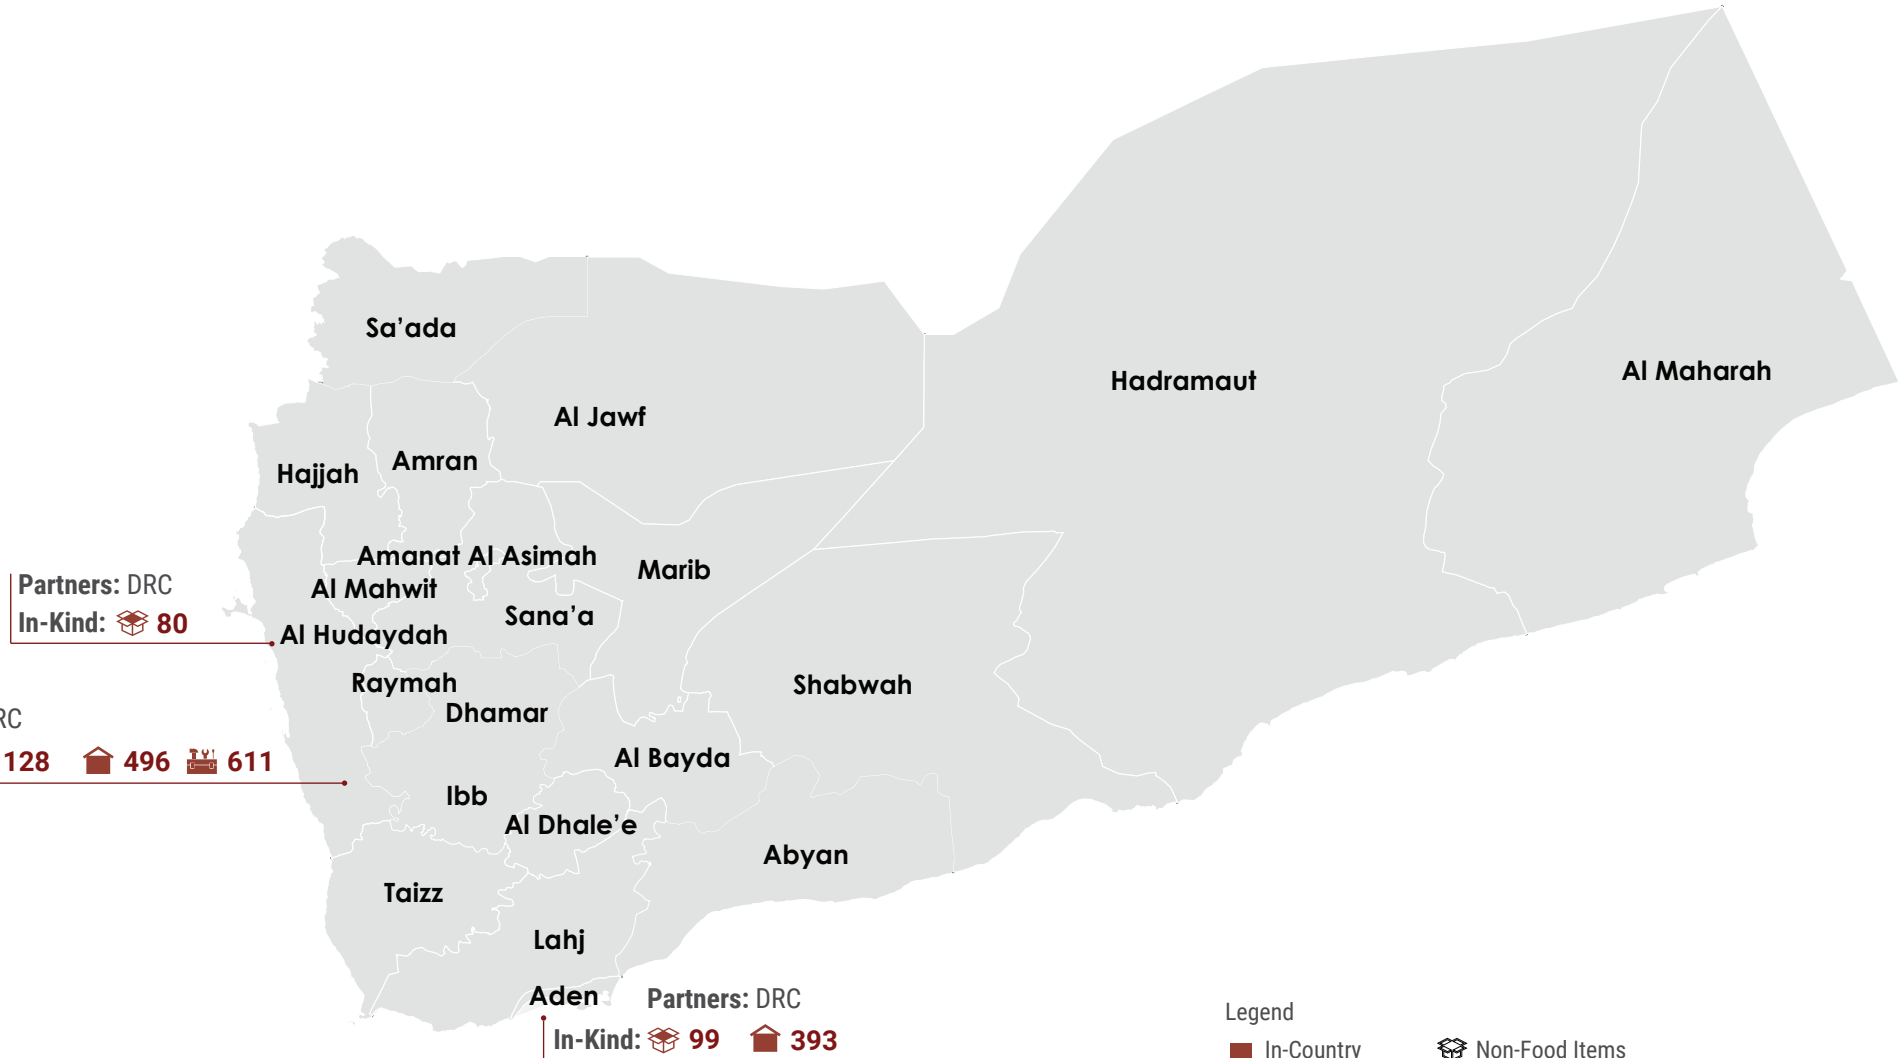

Shelter Cluster Contingency Stocks Dashboard - March 2025

In-country Stocks

307 Non-Food Items

889 Emergency Shelter

611 Shelter Repair Kits

Legend

- In-Country
- In-Pipeline

-  Non-Food Items
-  Emergency Shelter Kits