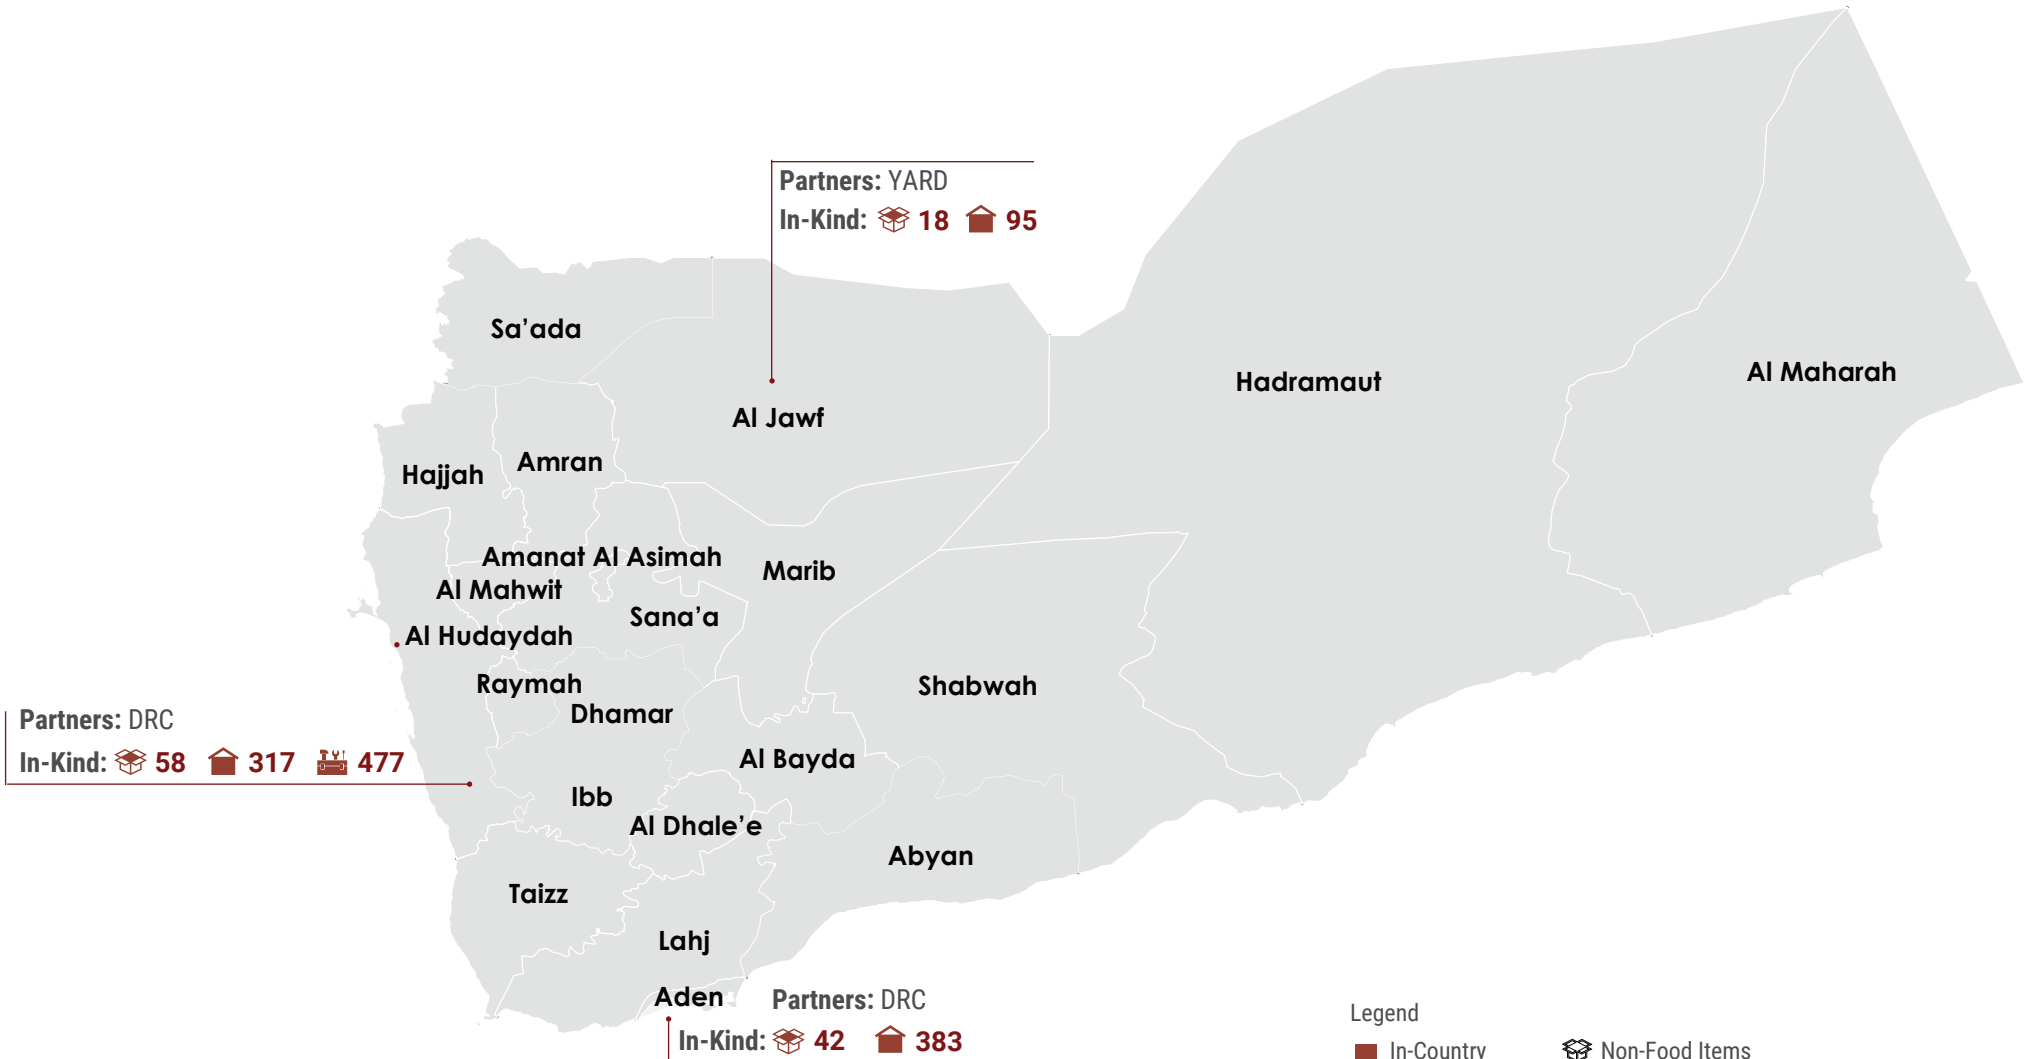

Shelter Cluster Contingency Stocks Dashboard - August 2025

In-country Stocks

118 Non-Food Items

795 Emergency Shelter

477 Shelter Repair Kits

Update Date: 24/08/2025