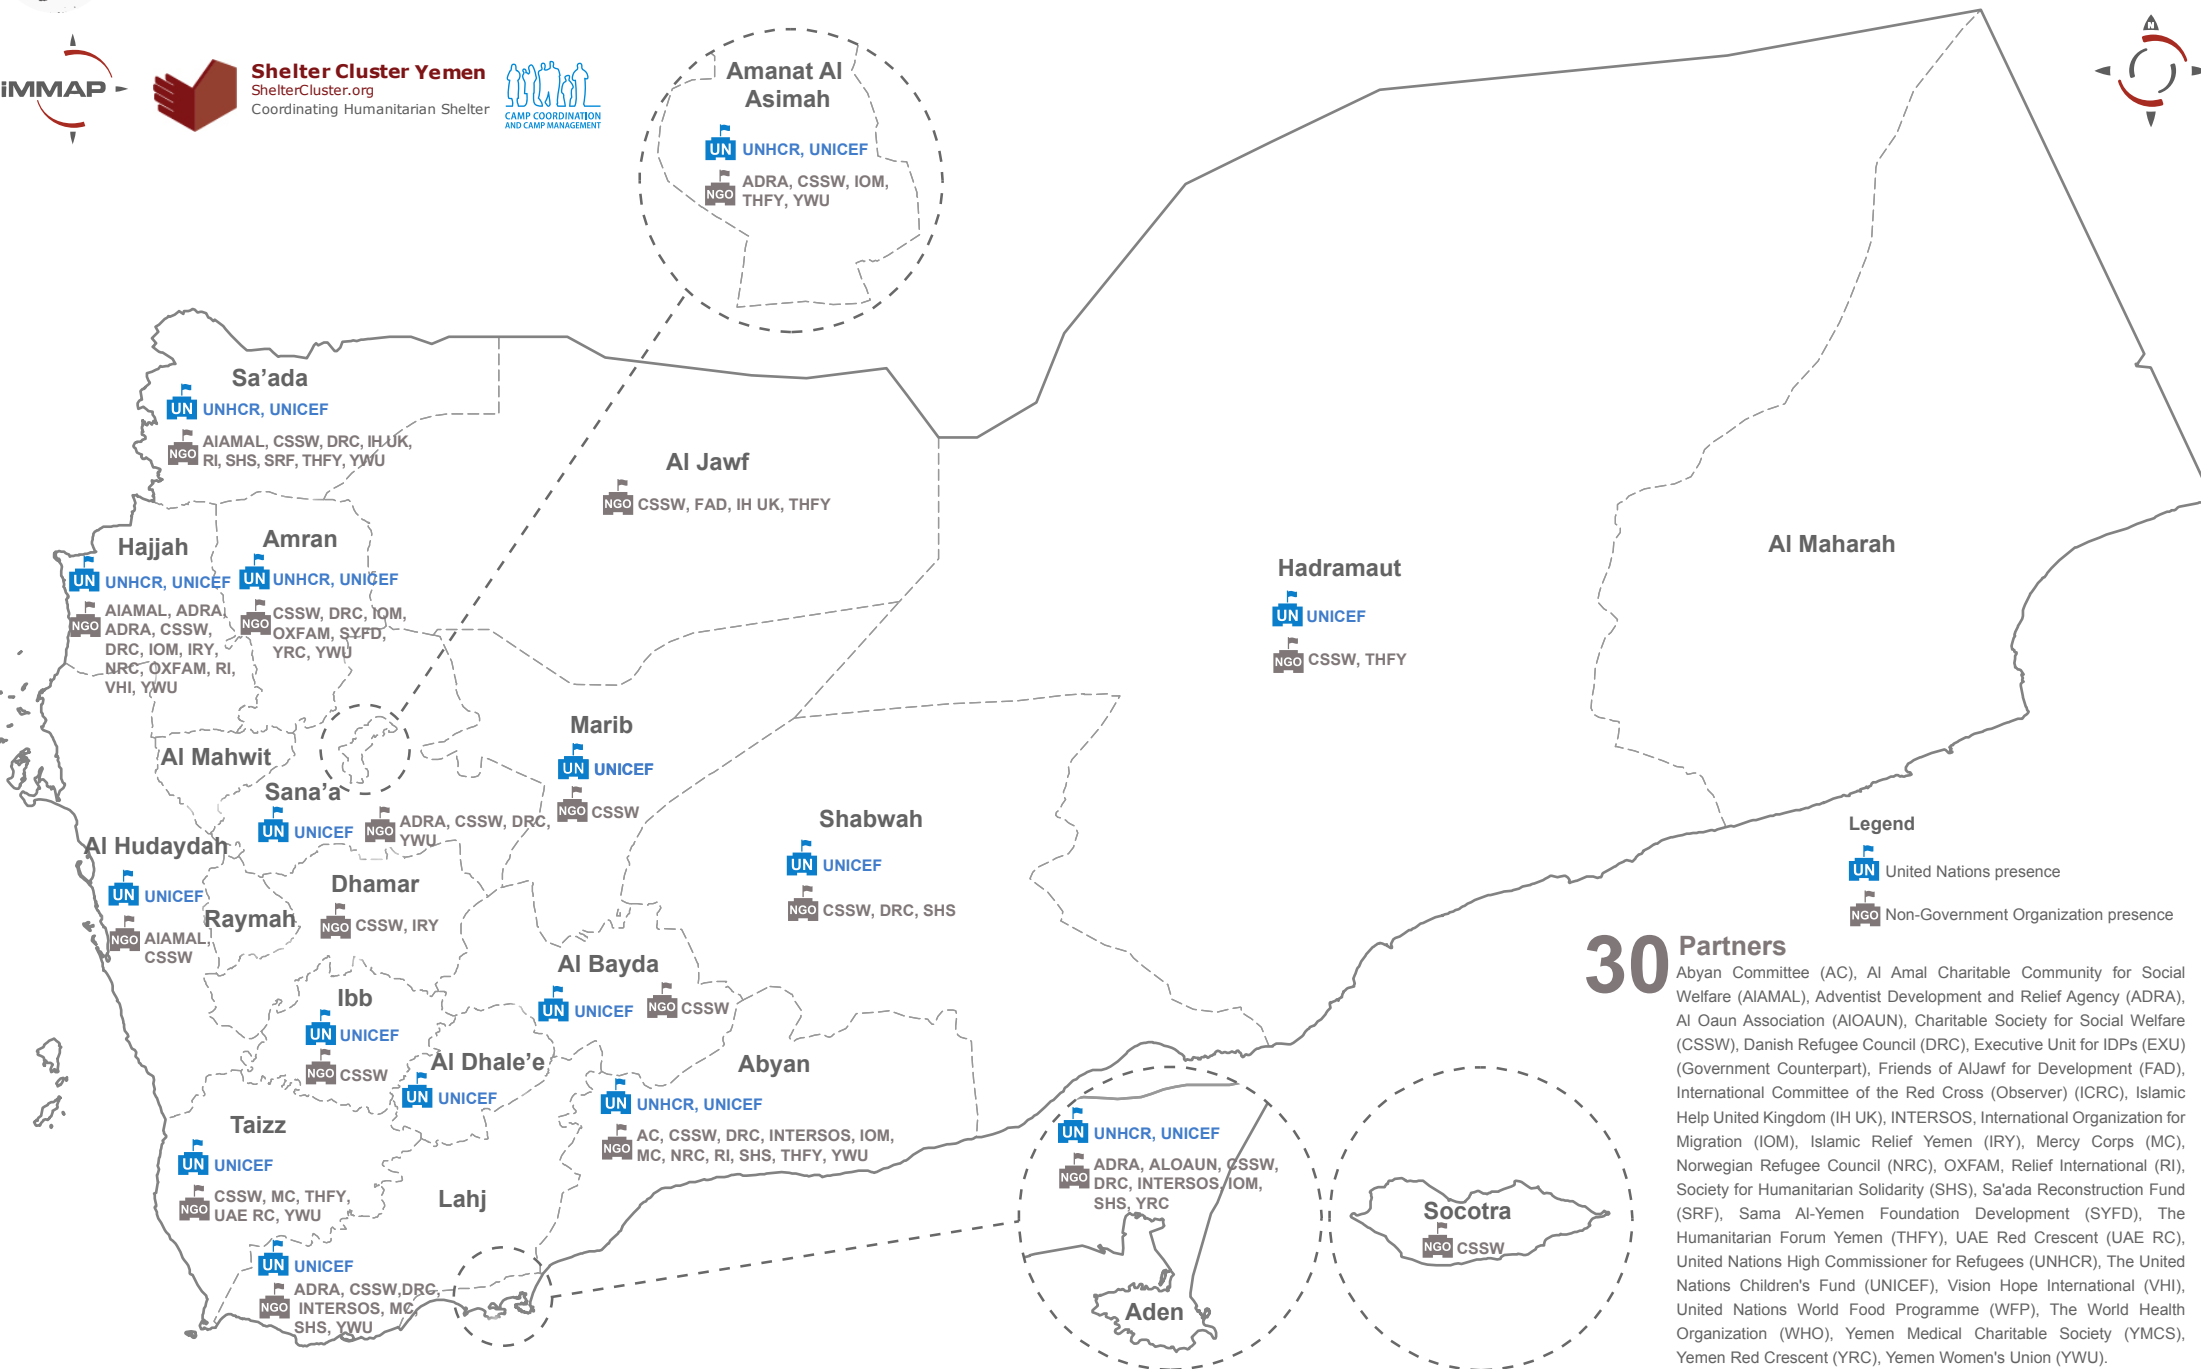

Yemen: Shelter/CCCM/NFI Cluster Humanitarian Presence (as of 21 December 2013)

Shelter Cluster Yemen
ShelterCluster.org
Coordinating Humanitarian Shelter

CAMP COORDINATION
AND CAMP MANAGEMENT

Legend

United Nations presence

Non-Government Organization presence

30 Partners

Abyan Committee (AC), Al Amal Charitable Community for Social Welfare (AIAMAL), Adventist Development and Relief Agency (ADRA), Al Oaun Association (AIOAUN), Charitable Society for Social Welfare (CSSW), Danish Refugee Council (DRC), Executive Unit for IDPs (EXU) (Government Counterpart), Friends of AlJawf for Development (FAD), International Committee of the Red Cross (Observer) (ICRC), Islamic Help United Kingdom (IH UK), INTERSOS, International Organization for Migration (IOM), Islamic Relief Yemen (IRY), Mercy Corps (MC), Norwegian Refugee Council (NRC), OXFAM, Relief International (RI), Society for Humanitarian Solidarity (SHS), Sa'ada Reconstruction Fund (SRF), Sama Al-Yemen Foundation Development (SYFD), The Humanitarian Forum Yemen (THFY), UAE Red Crescent (UAE RC), United Nations High Commissioner for Refugees (UNHCR), The United Nations Children's Fund (UNICEF), Vision Hope International (VHI), United Nations World Food Programme (WFP), The World Health Organization (WHO), Yemen Medical Charitable Society (YMCS), Yemen Red Crescent (YRC), Yemen Women's Union (YWU).