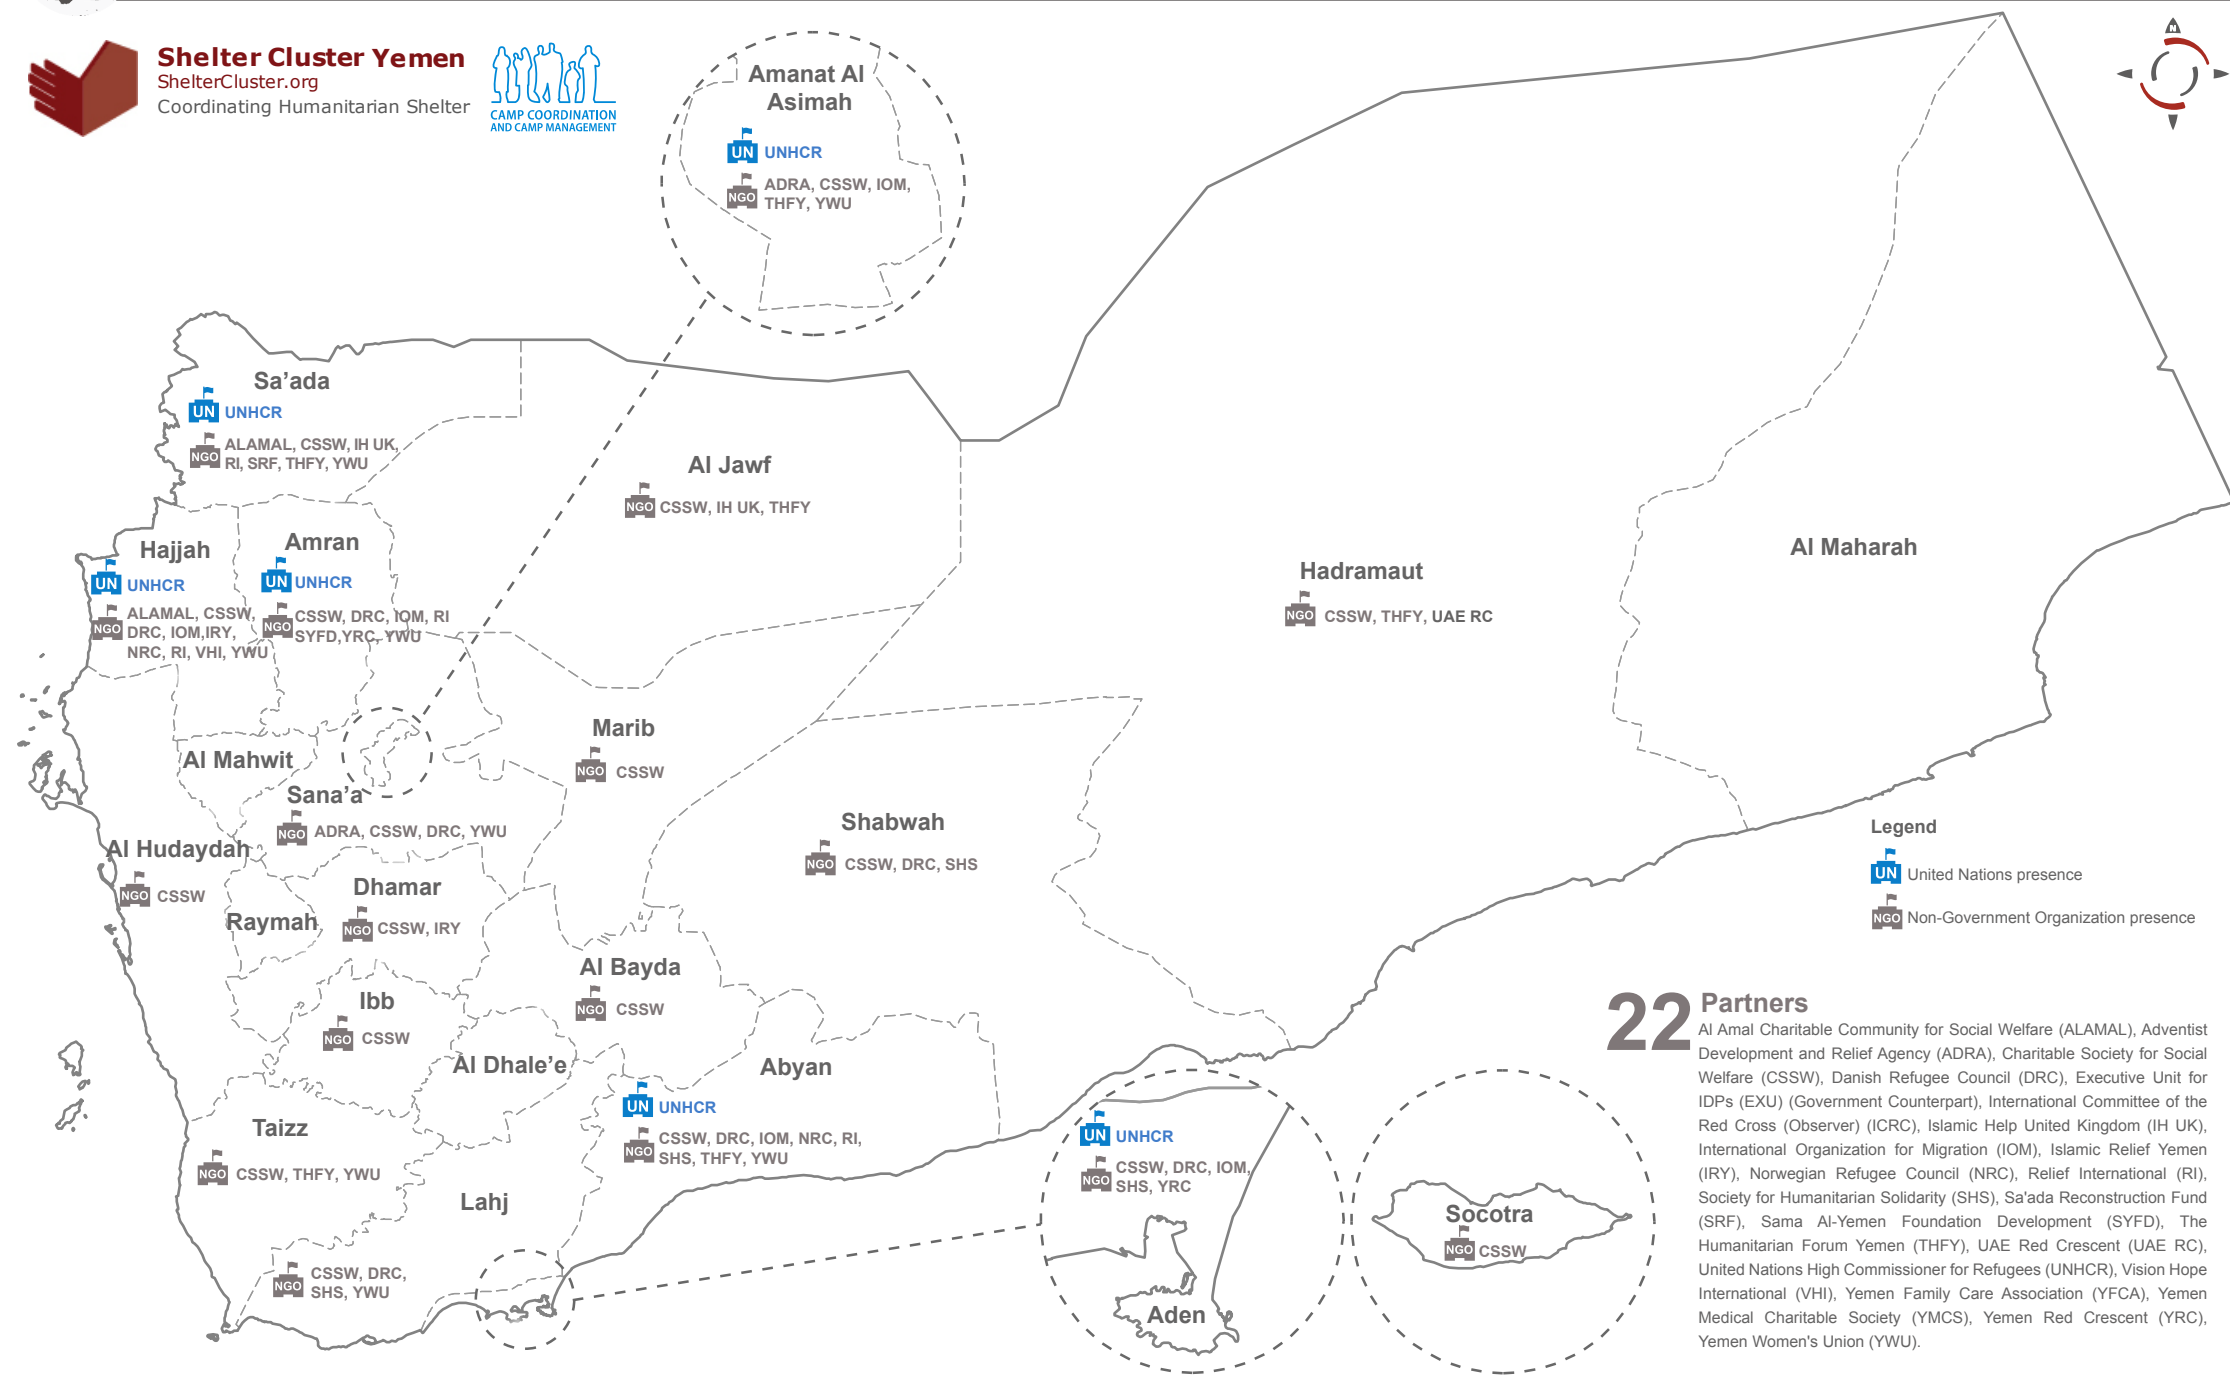

Yemen: Shelter/CCCM/NFI Cluster Humanitarian Presence (as of 6 May 2014)

Shelter Cluster Yemen
ShelterCluster.org
Coordinating Humanitarian Shelter

22 Partners

Al Amal Charitable Community for Social Welfare (ALAMAL), Adventist Development and Relief Agency (ADRA), Charitable Society for Social Welfare (CSSW), Danish Refugee Council (DRC), Executive Unit for IDPs (EXU) (Government Counterpart), International Committee of the Red Cross (Observer) (ICRC), Islamic Help United Kingdom (IH UK), International Organization for Migration (IOM), Islamic Relief Yemen (IRY), Norwegian Refugee Council (NRC), Relief International (RI), Society for Humanitarian Solidarity (SHS), Sa'ada Reconstruction Fund (SRF), Sama Al-Yemen Foundation Development (SYFD), The Humanitarian Forum Yemen (THFY), UAE Red Crescent (UAE RC), United Nations High Commissioner for Refugees (UNHCR), Vision Hope International (VHI), Yemen Family Care Association (YFCA), Yemen Medical Charitable Society (YMCS), Yemen Red Crescent (YRC), Yemen Women's Union (YWU).