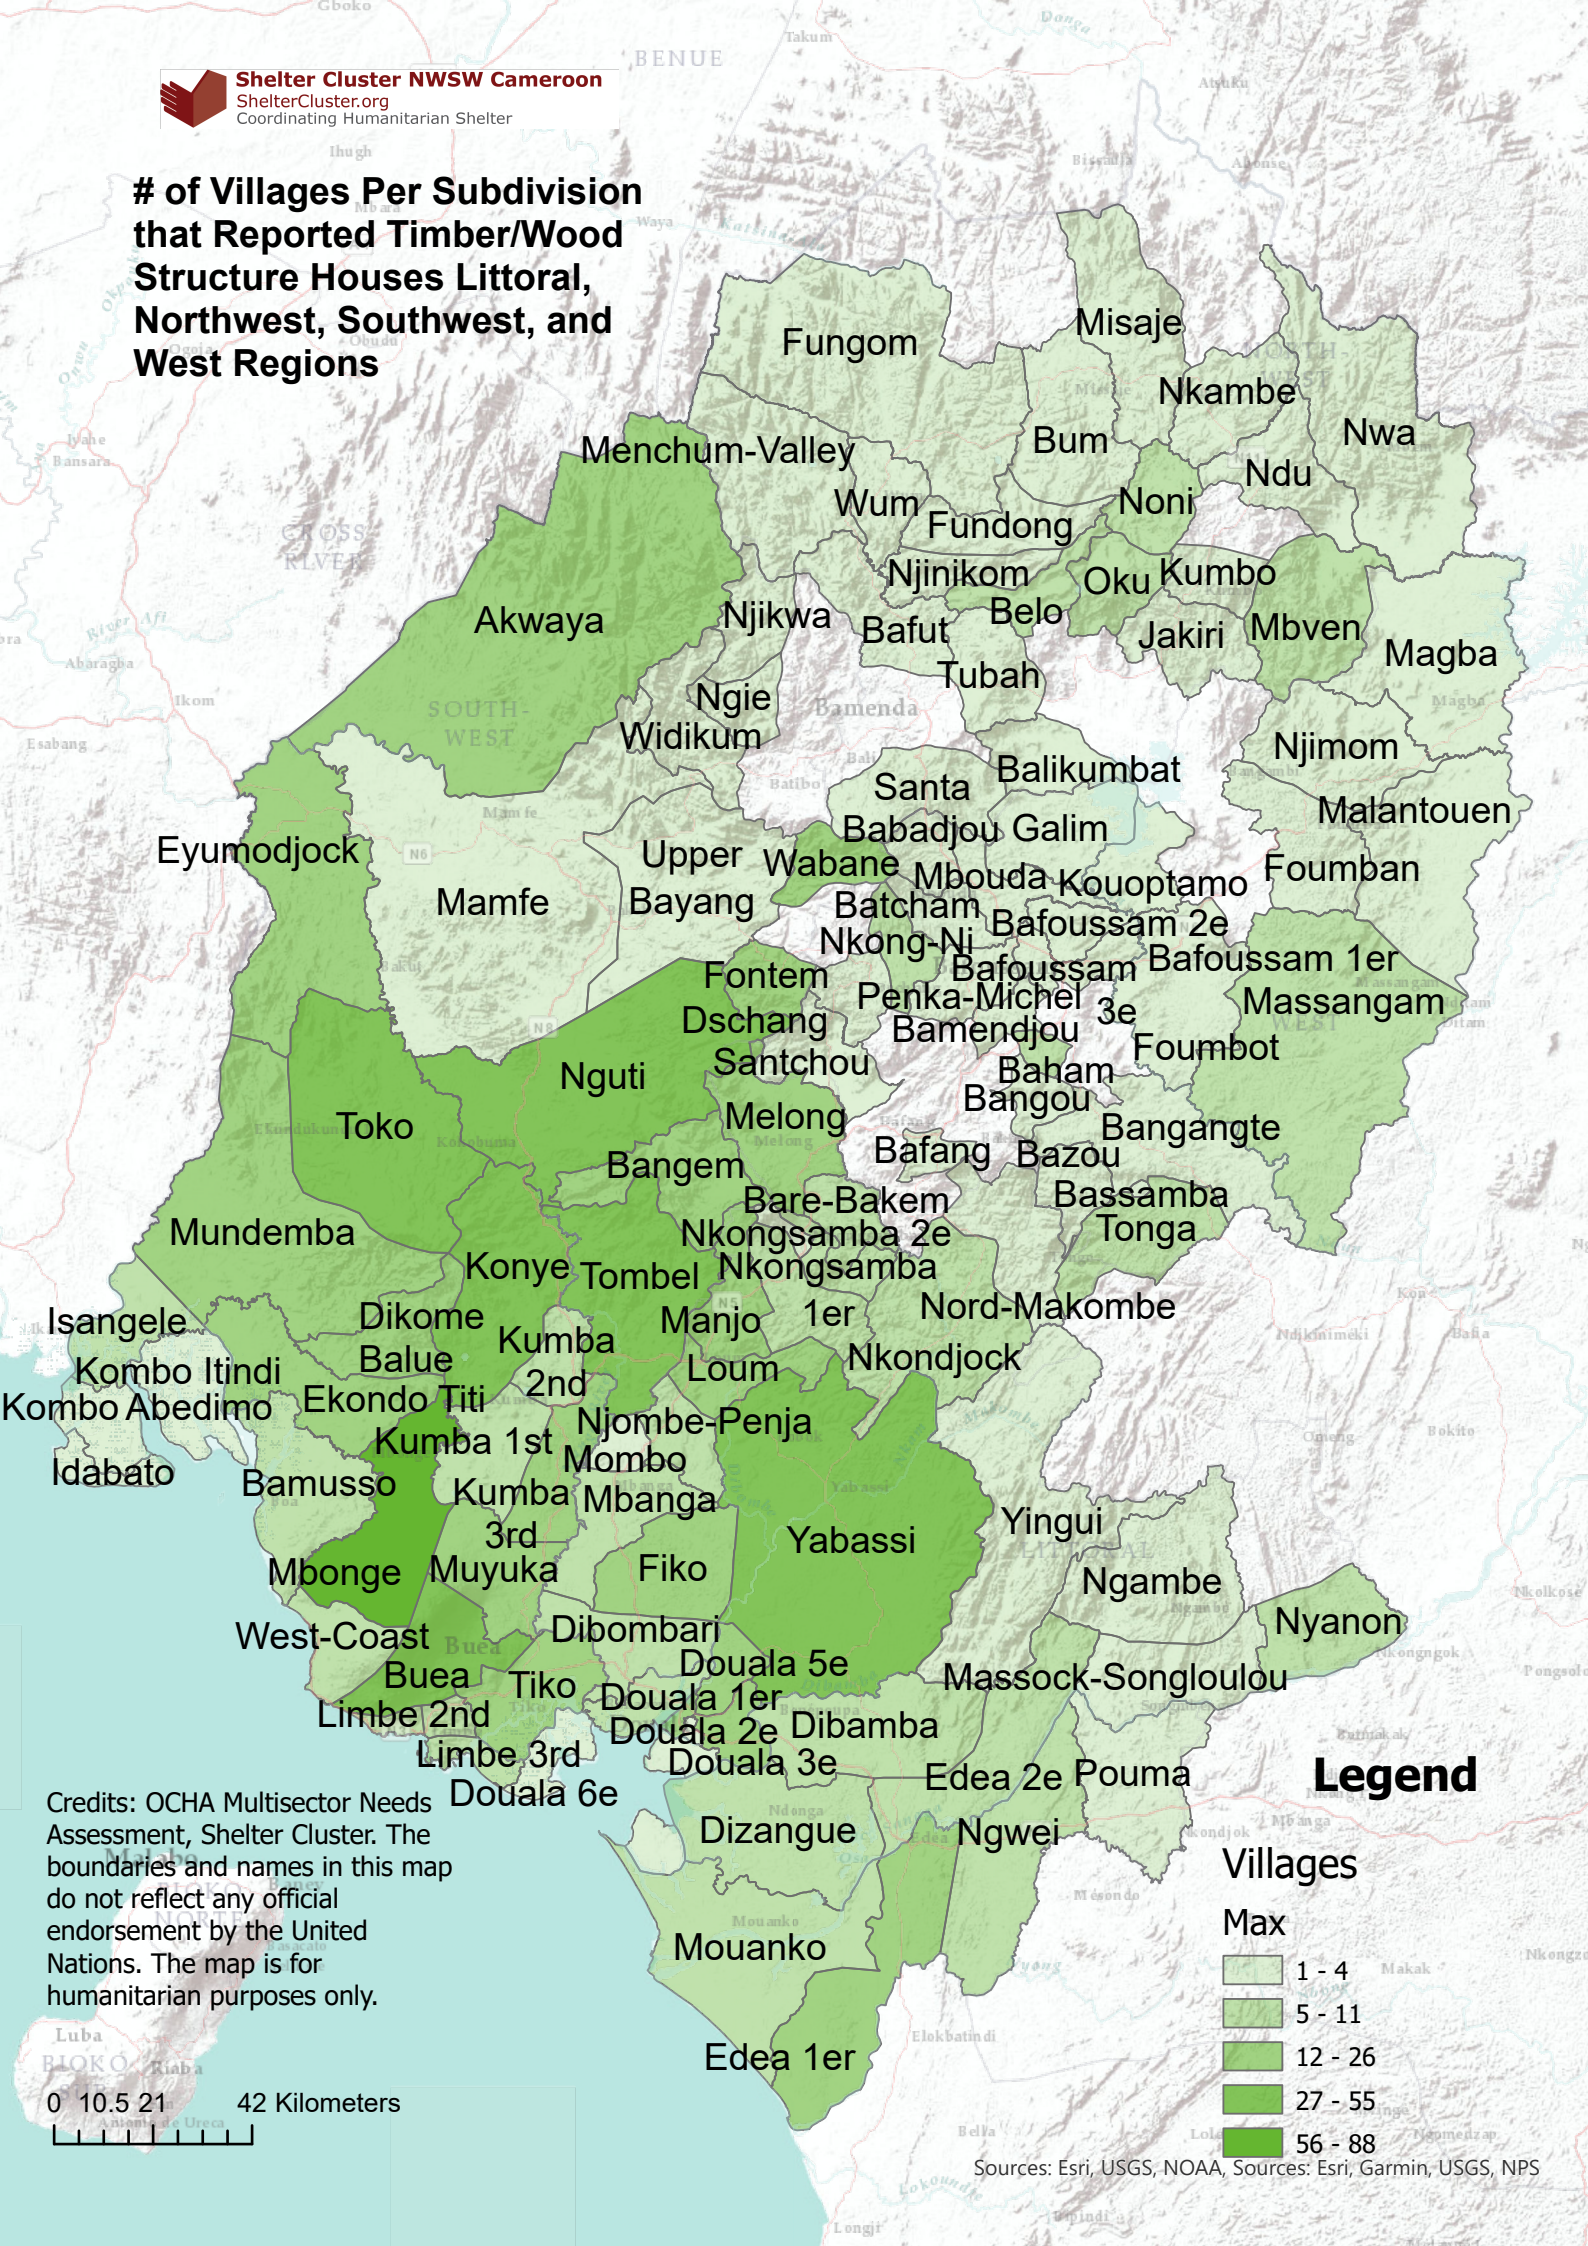

# # of Villages Per Subdivision that Reported Timber/Wood Structure Houses Littoral, Northwest, Southwest, and West Regions

## Legend

### Villages

Max

- 1 - 4
- 5 - 11
- 12 - 26
- 27 - 55
- 56 - 88

Credits: OCHA Multisector Needs Assessment, Shelter Cluster. The boundaries and names in this map do not reflect any official endorsement by the United Nations. The map is for humanitarian purposes only.

0 10.5 21 42 Kilometers