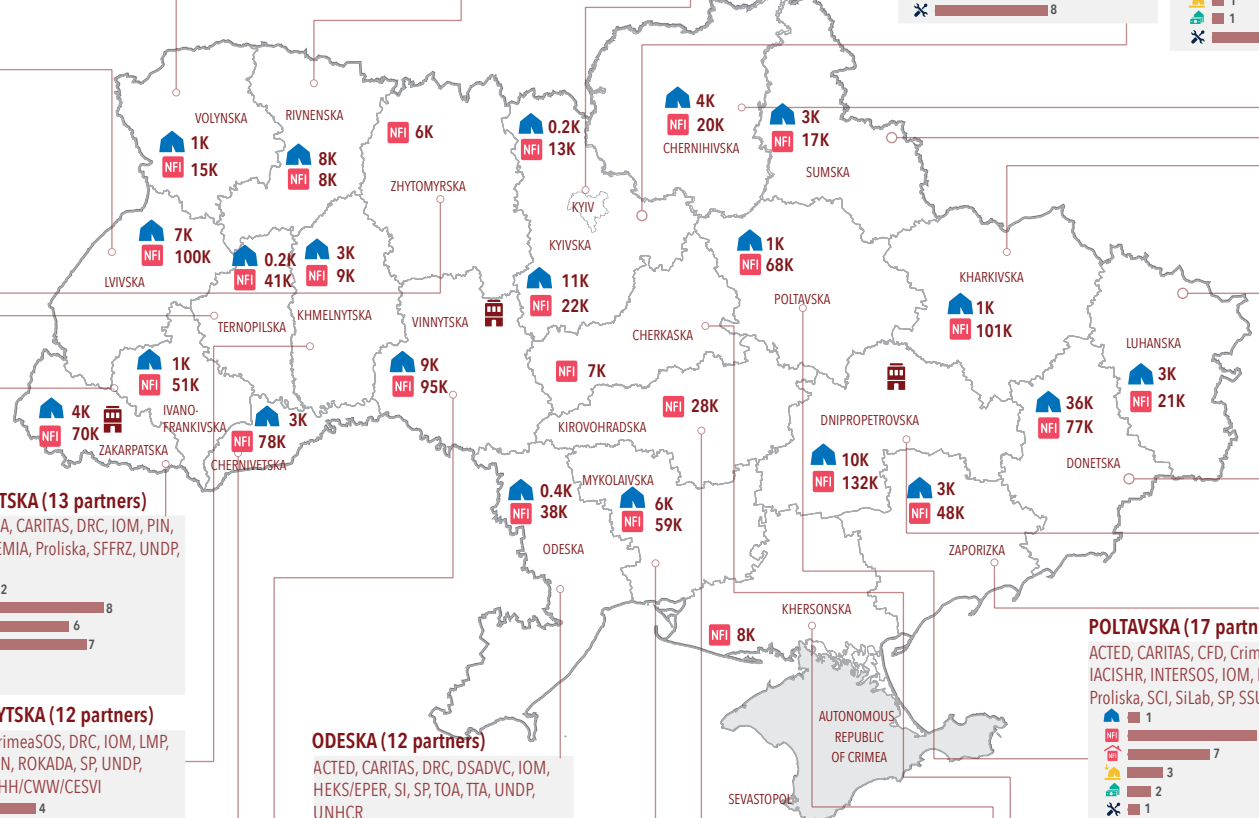

ZHYTOMYRSKA (8 partners)
ACTED, CARITAS, DRC, DV, PIN, SP, UNDP, UNHCR

TERNOPILSKA (18 partners)
ACTED, CARITAS, CFD, CFPUA, CFROS, CrimeaSOS, DRC, IOM, MEDAIR, NRC, PT, PIN, ROKADA, SP, UNDP, UNHCR, YBW, WHH/CWW/CESVI

IVANO-FRANKIVSKA (16 partners)
CARITAS, CFD, CrimeaSOS, DRC, IOM, MEDAIR, NEEKA, NTIC, PIN, ROKADA, SCI, SH, SP, UNDP, UNHCR, YBW

No. of partners by activities

	Emergency Shelter Support	29
	NFI Kits to Households	54
	NFI Kits to CCs & RCs	63
	Basic Refurbishment	34
	Rental Support	08
	Light & Medium Repairs	16
	Sub National Cluster Coordination Hub	

VOLYNKA (15 partners)
ADRA, BIY, CARITAS, CFD, CFPUA, CWBFU, CrimeaSOS, DRC, IOM, MEDAIR, ROKADA, SP, UNDP, UNHCR, YP

RIVNENKA (13 partners)
ADRA, CFD, CrimeaSOS, CWBFU, DRC, IOM, MEDAIR, OM, PIN, ROKADA, UNDP, UNHCR, VRC

KYIV (12 partners)
CARITS, CrimeaSOS, DRC, MEDAIR, SP, NEEKA, NUKRAINE, OM, ROKADA, SSI, UNDP, UNHCR

KYIVSKA (23 partners)
ACTED, ADRA, CFD, CrimeaSOS, DRC, IOM, MEDAIR, NDU, NEEKA, NUKRAINE, OM, PAH, PIN, R2P, ROKADA, SB, SCI, SP, SiLab, TDH, UNDP, UNHCR, VOLKSHILFE

CHERNIHIVSKA (24 partners)
ACTED, ADRA, CEC, CRCCI, CDRIDIFFH, DRC, IOM, LBPWU, MEDAIR, NRC, NUKRAINE, OM, PIN, RA, ROKADA, SB, SCI, SCPA, SP, SYO, UM, UNDP, UNHCR, ZOA

SUMSKA (13 partners)
ACTED, ADRA, CARITAS, CrimeaSOS, DRC, MEDAIR, PIN, PPOH, Proliska, R2P, SCI, SP, UNHCR

ZAKARPATSKA (13 partners)
ACTED, ADRA, CARITAS, DRC, IOM, PIN, NEEKA, NEEMIA, Proliska, SFRFZ, UNDP, UNHCR, YD

KHMELNYTSKA (12 partners)
CARITAS, CrimeaSOS, DRC, IOM, LMP, MEDAIR, PIN, ROKADA, SP, UNDP, UNHCR, WHH/CWW/CESVI

ODESKA (12 partners)
ACTED, CARITAS, DRC, DSADV, IOM, HEKS/EPER, SI, SP, TOA, TTA, UNDP, UNHCR

VINNYTSKA (24 partners)
ACTED, ADRA, CARITAS, CFD, DRC, IOM, INTERSOS, IRC, KNC, MEDAIR, NCC, OM, NPMMU, PIN, Proliska, R2P, SiLab, SP, STC, SVC, UNHCR, VCC, VUFE, ZCC

KIROVOHRADSKA (16 partners)
ACTED, COS, DRC, Help e.v., HUFCF, IOM, INTERSOS, PIN, R2P, SCI, SP, ToS, TTA, UNDP, UNHCR, VS

MYKOLAIVSKA (12 partners)
ACTED, DRC, HEKS/EPER, IOM, NRCO, PIN, SI, SP, TTA, UAABC, UNDP, UNHCR

POLTAVSKA (17 partners)
ACTED, CARITAS, CFD, CrimeaSOS, DRC, IACISHR, INTERSOS, IOM, LHC, PIN, R2P, Proliska, SCI, SiLab, SP, SSI, UNHCR

CHERKASKA (14 partners)
CARITAS, BIY, CFD, CHU, CrimeaSOS, DRC, Help e.v., HUFCF, PIN, SiLab, SP, SI, UNDP, UNHCR

KHERSONSKA (7 partners)
ACTED, CFU, IOM, SI, SP, UNDP, UNHCR

KHARKIVSKA (21 partners)
ACTED, CARITAS, CFFK, CrimeaSOS, DRC, IOM, HEKS/EPER, IRC, KRCA, NRC, PIN, OMHH, PIN, Proliska, R2P, SCI, SI, SP, SRT, SVC, UNDP, UNHCR

LUHANSKA (10 partners)
ACTED, DRC, IOM, NRC, PIN, Proliska, SCI, SP, UNDP, UNHCR

DONETSKA (20 partners)
ACTED, CrimeaSOS, DDC, DRC, DSOS, IOM, MRH, NewWay, NRC, NRCO, PIN, Proliska, R2P, SCI, SHTUKA, SI, SP, VBD, UNDP, UNHCR

DNIPRO (37 partners)
ACTED, ADRA, ARWVR, BVLTV, CARITAS, CFD, CFAMERZ, CFFC, CFMM, CFP, CFUF, CrimeaSOS, D2022, DCC, DRC, EC, IOM, INTERSOS, IRC, PIN, KAPYTOSHKA, NRC, LAOPD, NEEKA, NewWay, PCTSSC, PIN, R2P, PORCSD, Proliska, SCI, SI, SiLab, SP, TNSP, TTA, UNDP, UNHCR

ZAPORIZKA (18 partners)
ACTED, CARITAS, DORCAS, DRC, HUFCF, HEKS/EPER, Help e.v., IOM, NRC, PIN, Proliska, PV, R2P, SP, SS, UNDP, UNHCR