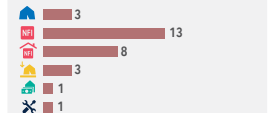

TERNOPILSKA (17 partners)
ACTED, CARITAS, CFD, CFPUA, CFROS, CrimeaSOS, DRC, IOM, MEDAIR, PIN, PT, ROKADA, SP, UNDP, UNHCR, YBW, WHH/CWW/CESVI