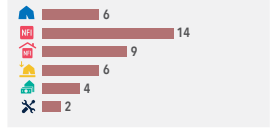

93
Total partners

32
Reporting partners

61
Implementing partners

LVIVSKA (20 partners)
ACTED, ADRA, BIY, CARITAS, CFDMED, CFYS, CrimeaSOS, DRC, INTERSOS, IOM, MI, NEEKA, NRC, PIN, ROKADA, SB, SI, SP, UNDP, UNHCR