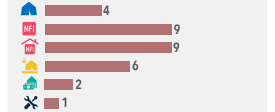

IVANO-FRANKIVSKA (16 partners)
CARITAS, CFD, CrimeaSOS, DRC, IOM, MEDAIR, NEEKA, NTIC, PIN, ROKADA, SCI, SH, SP, UNDP, UNHCR, YBW