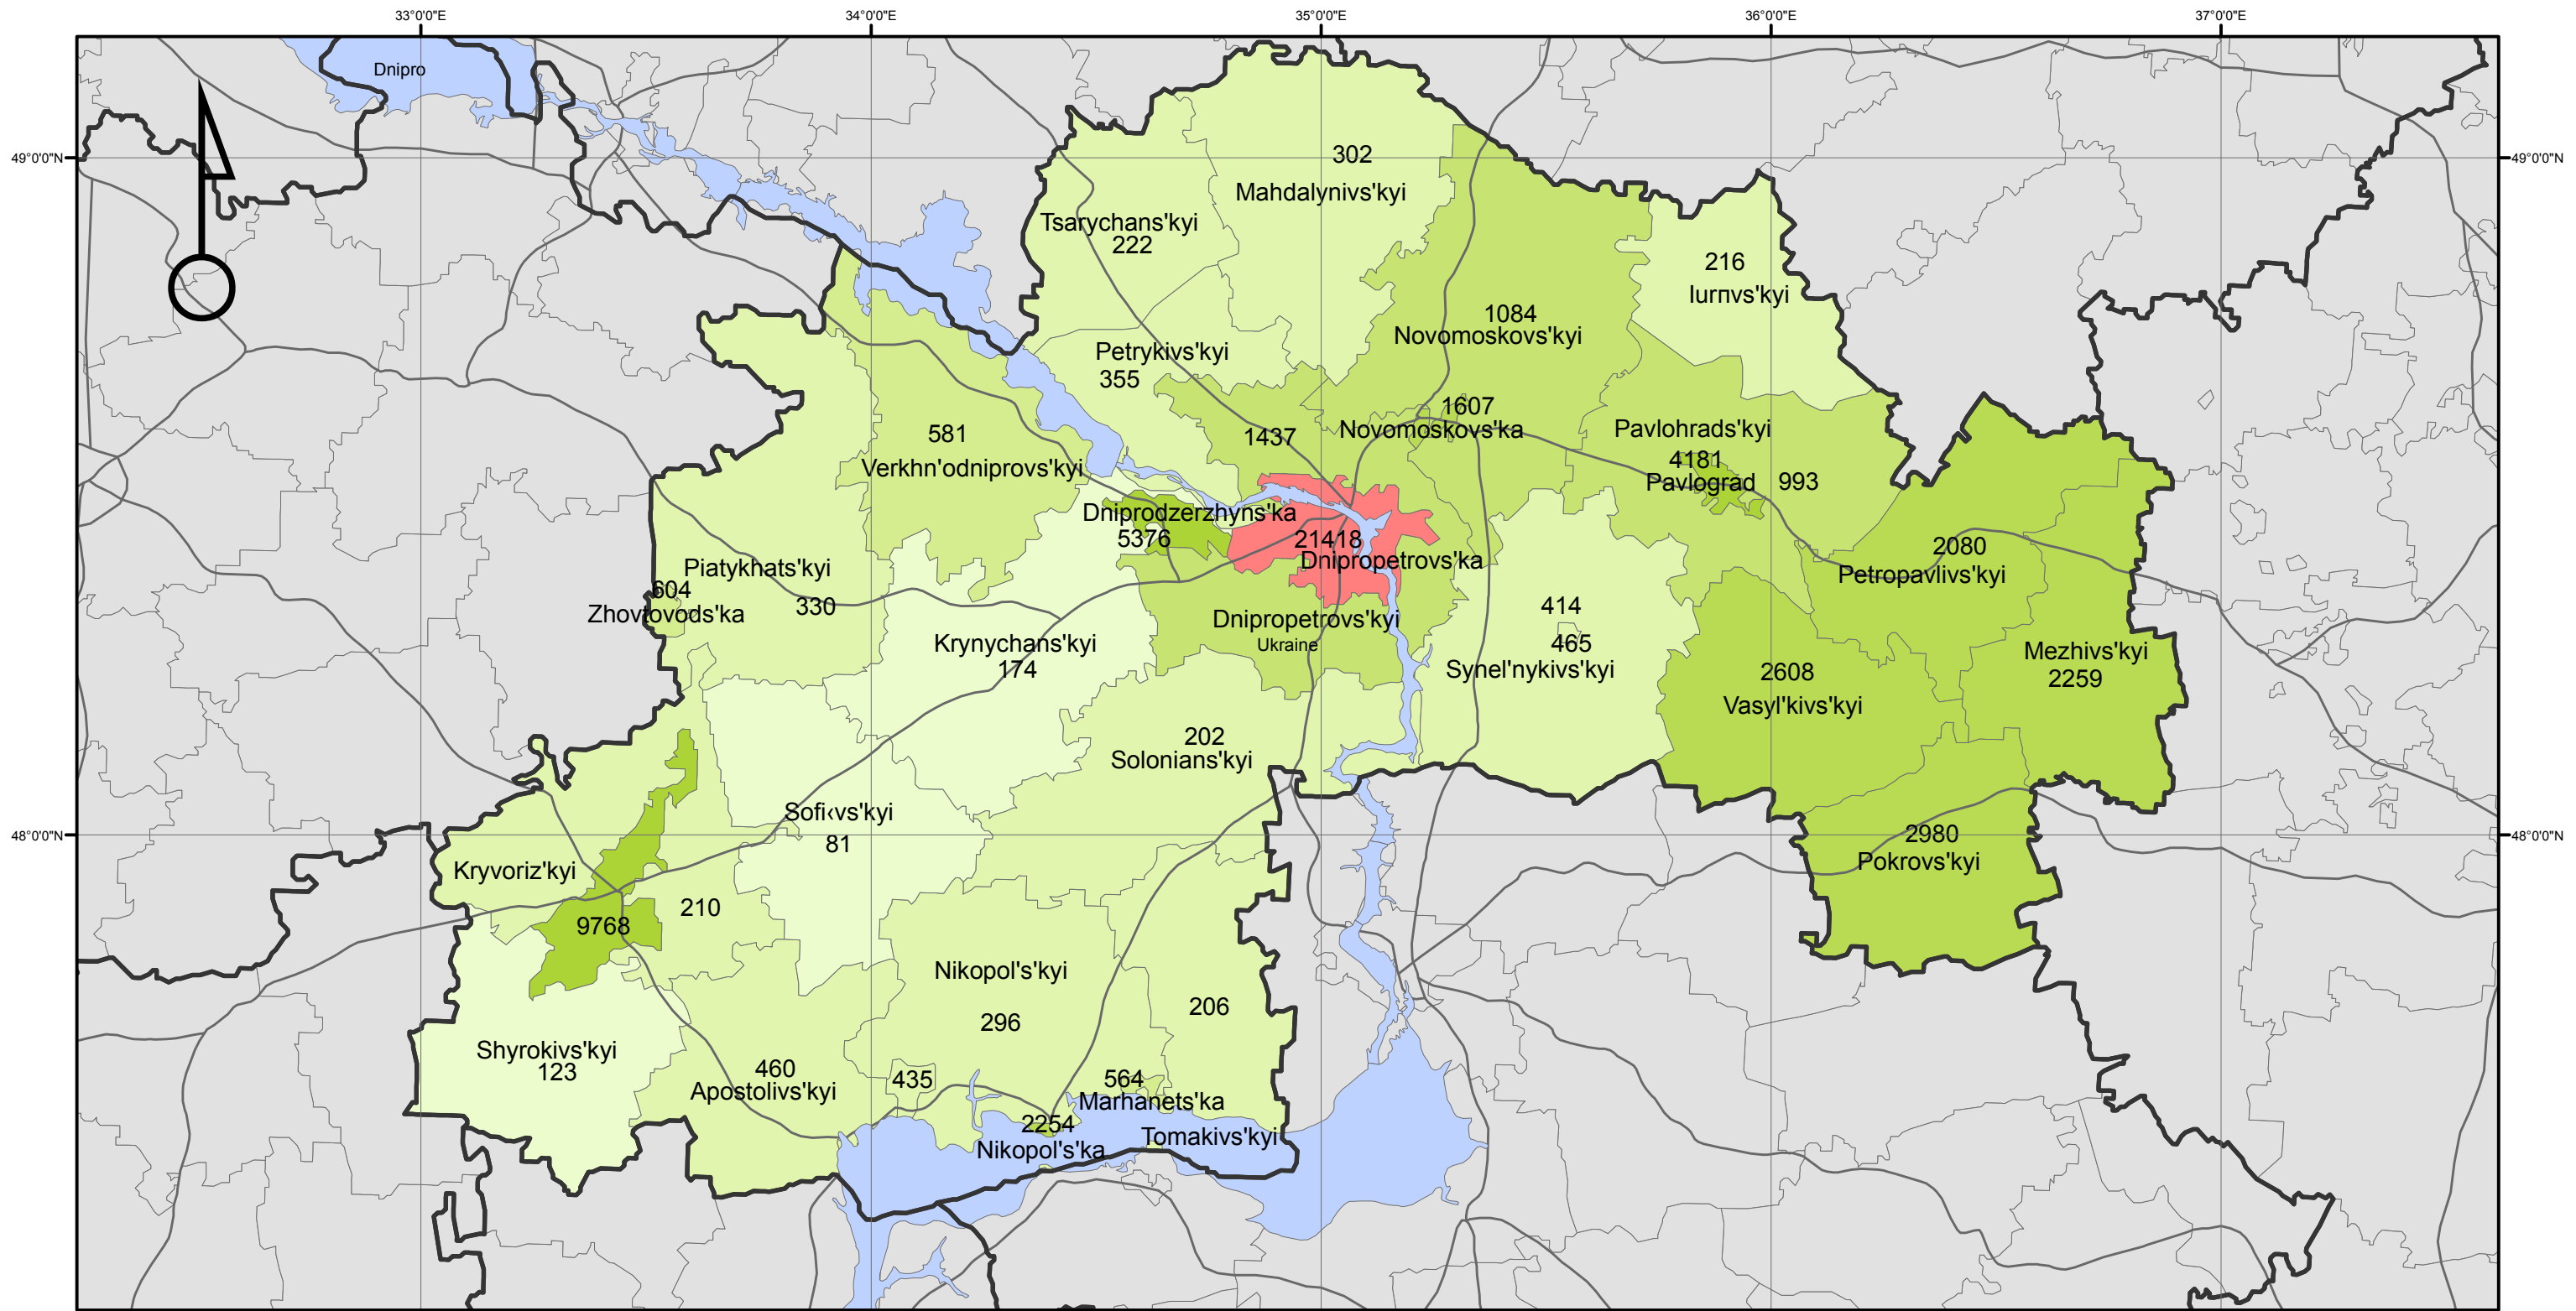

# Dnipropetrovsk region shelter operation map as of 13 of January 2015.

Data source: State emergency service of Ukraine.

**Legend**

Persons 13.01.2015

- 0 - 200
- 201 - 500
- 501 - 800
- 801 - 1500
- 1501 - 3000
- 3001 - 10000
- 10001 - 21418