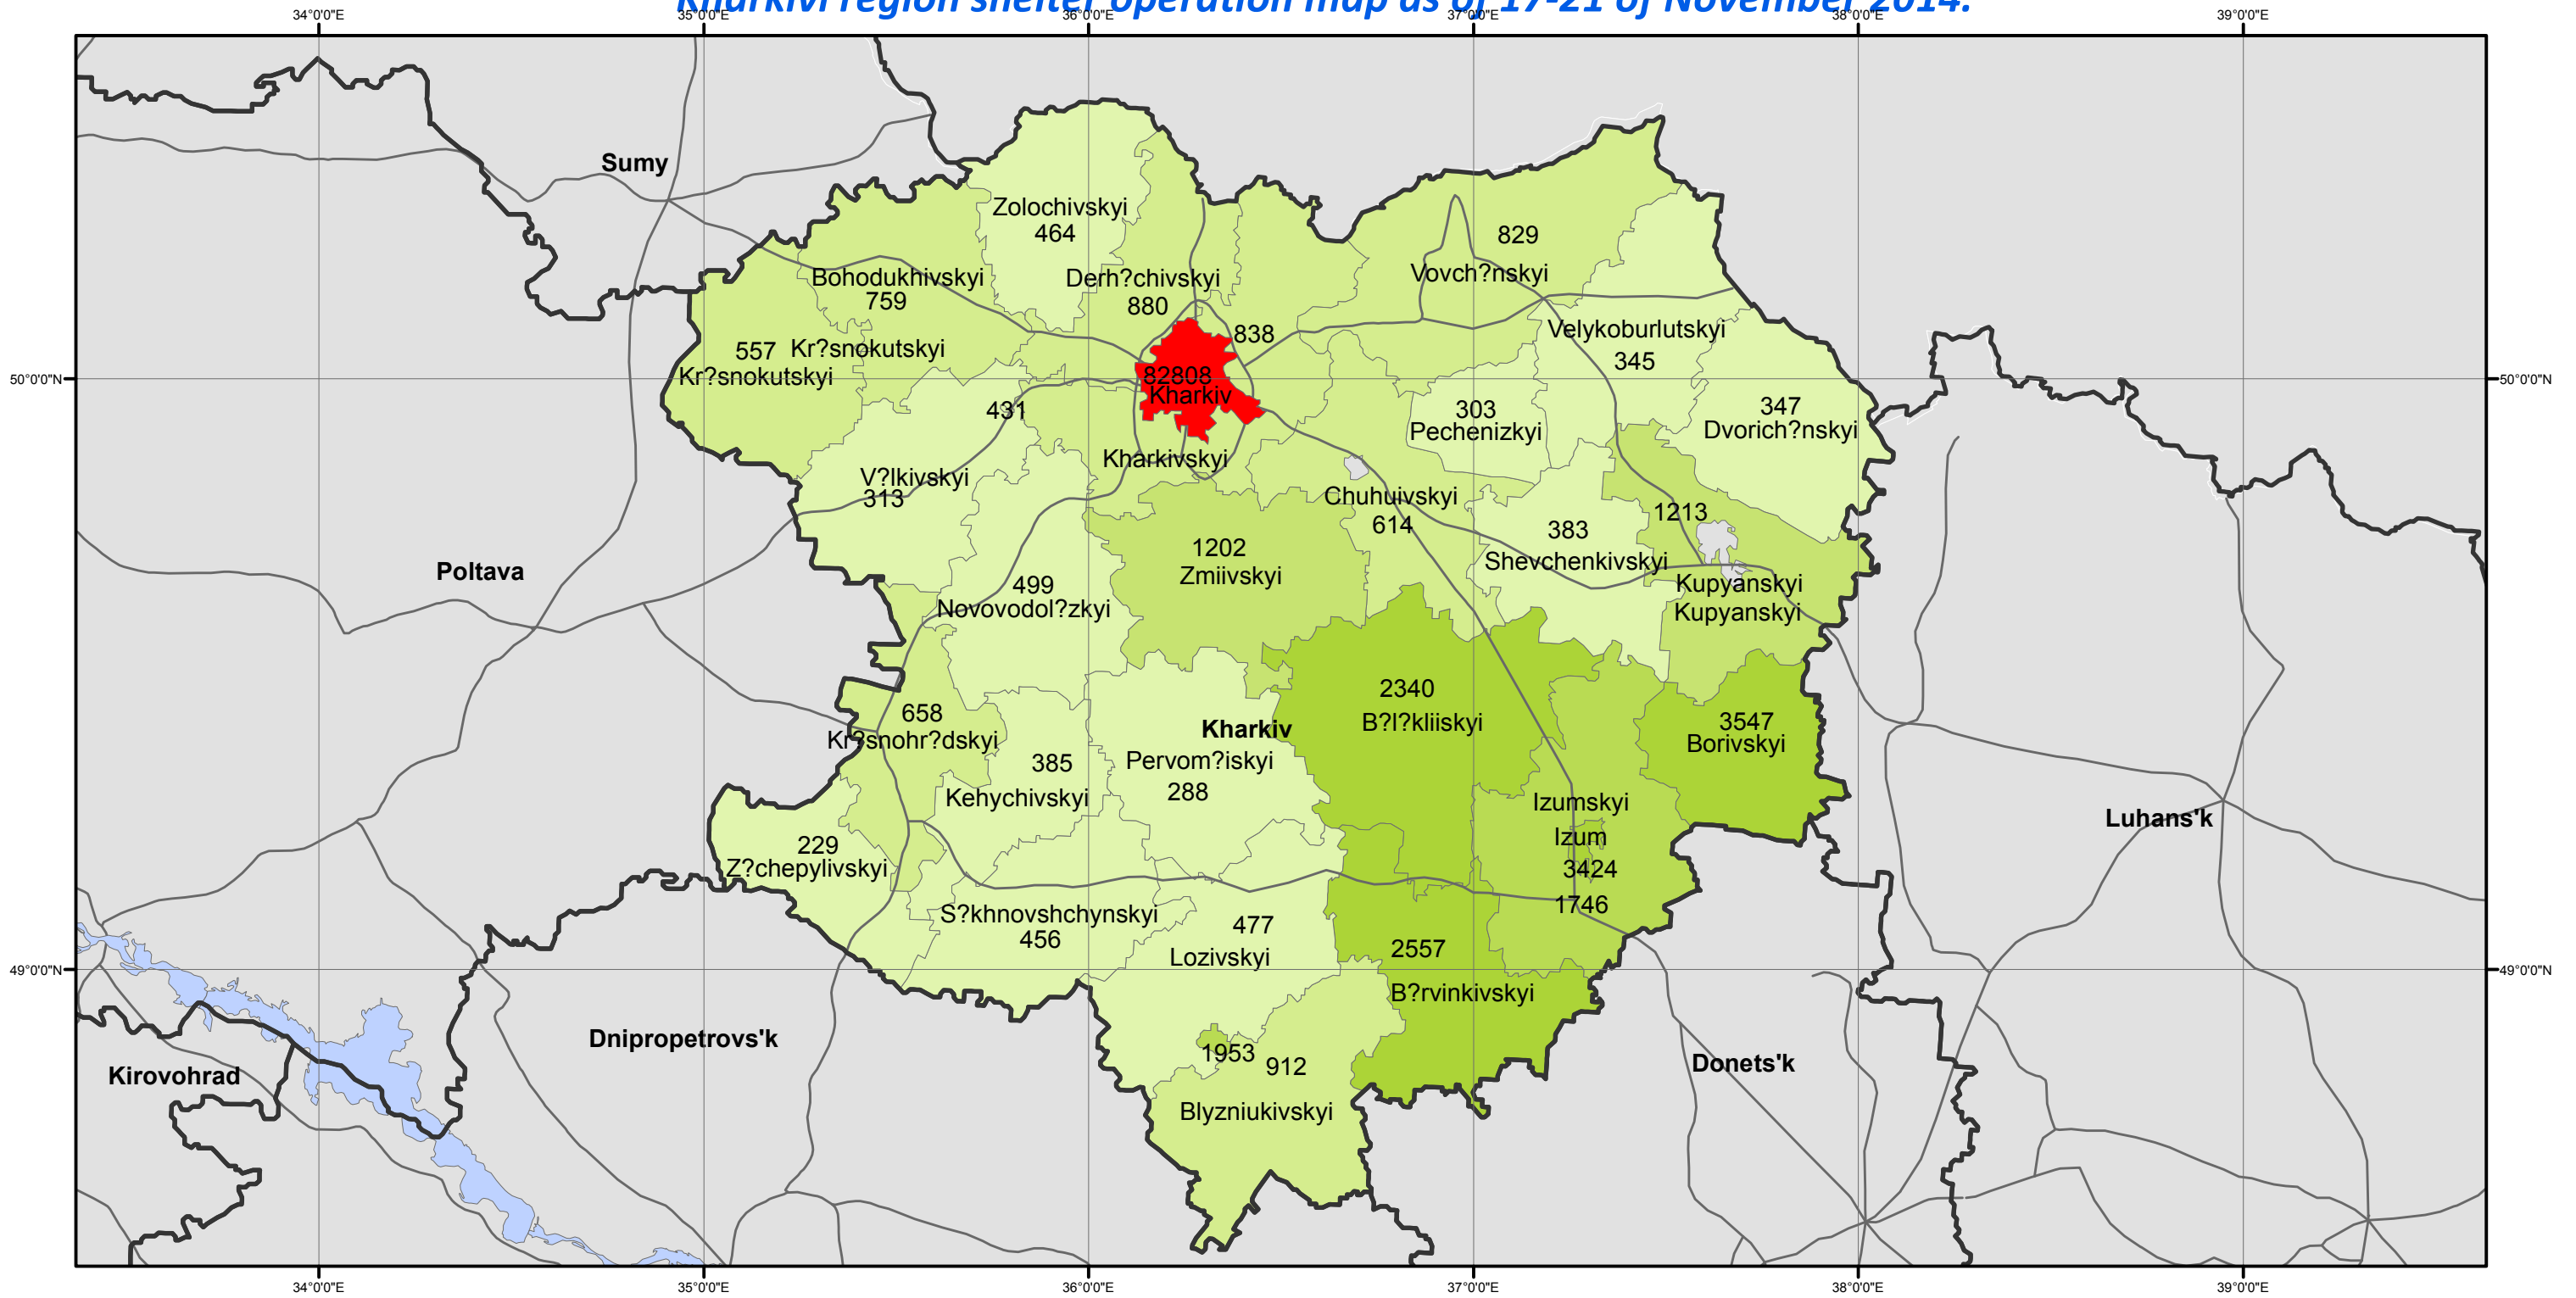

Kharkiv region shelter operation map as of 17-21 of November 2014.

Legend

Regions

Number of IDPs

- 0 - 100
- 101 - 500
- 501 - 1000
- 1001 - 1500
- 1501 - 2000
- 2001 - 5000
- 5001 - 16111

Disclaimer: The depiction and use of boundaries, geographic names and related data shown on maps and included in lists, tables, documents, and databases on this web site are not warranted to be error free nor do they necessarily imply official endorsement or acceptance by UNHCR or the United Nations.