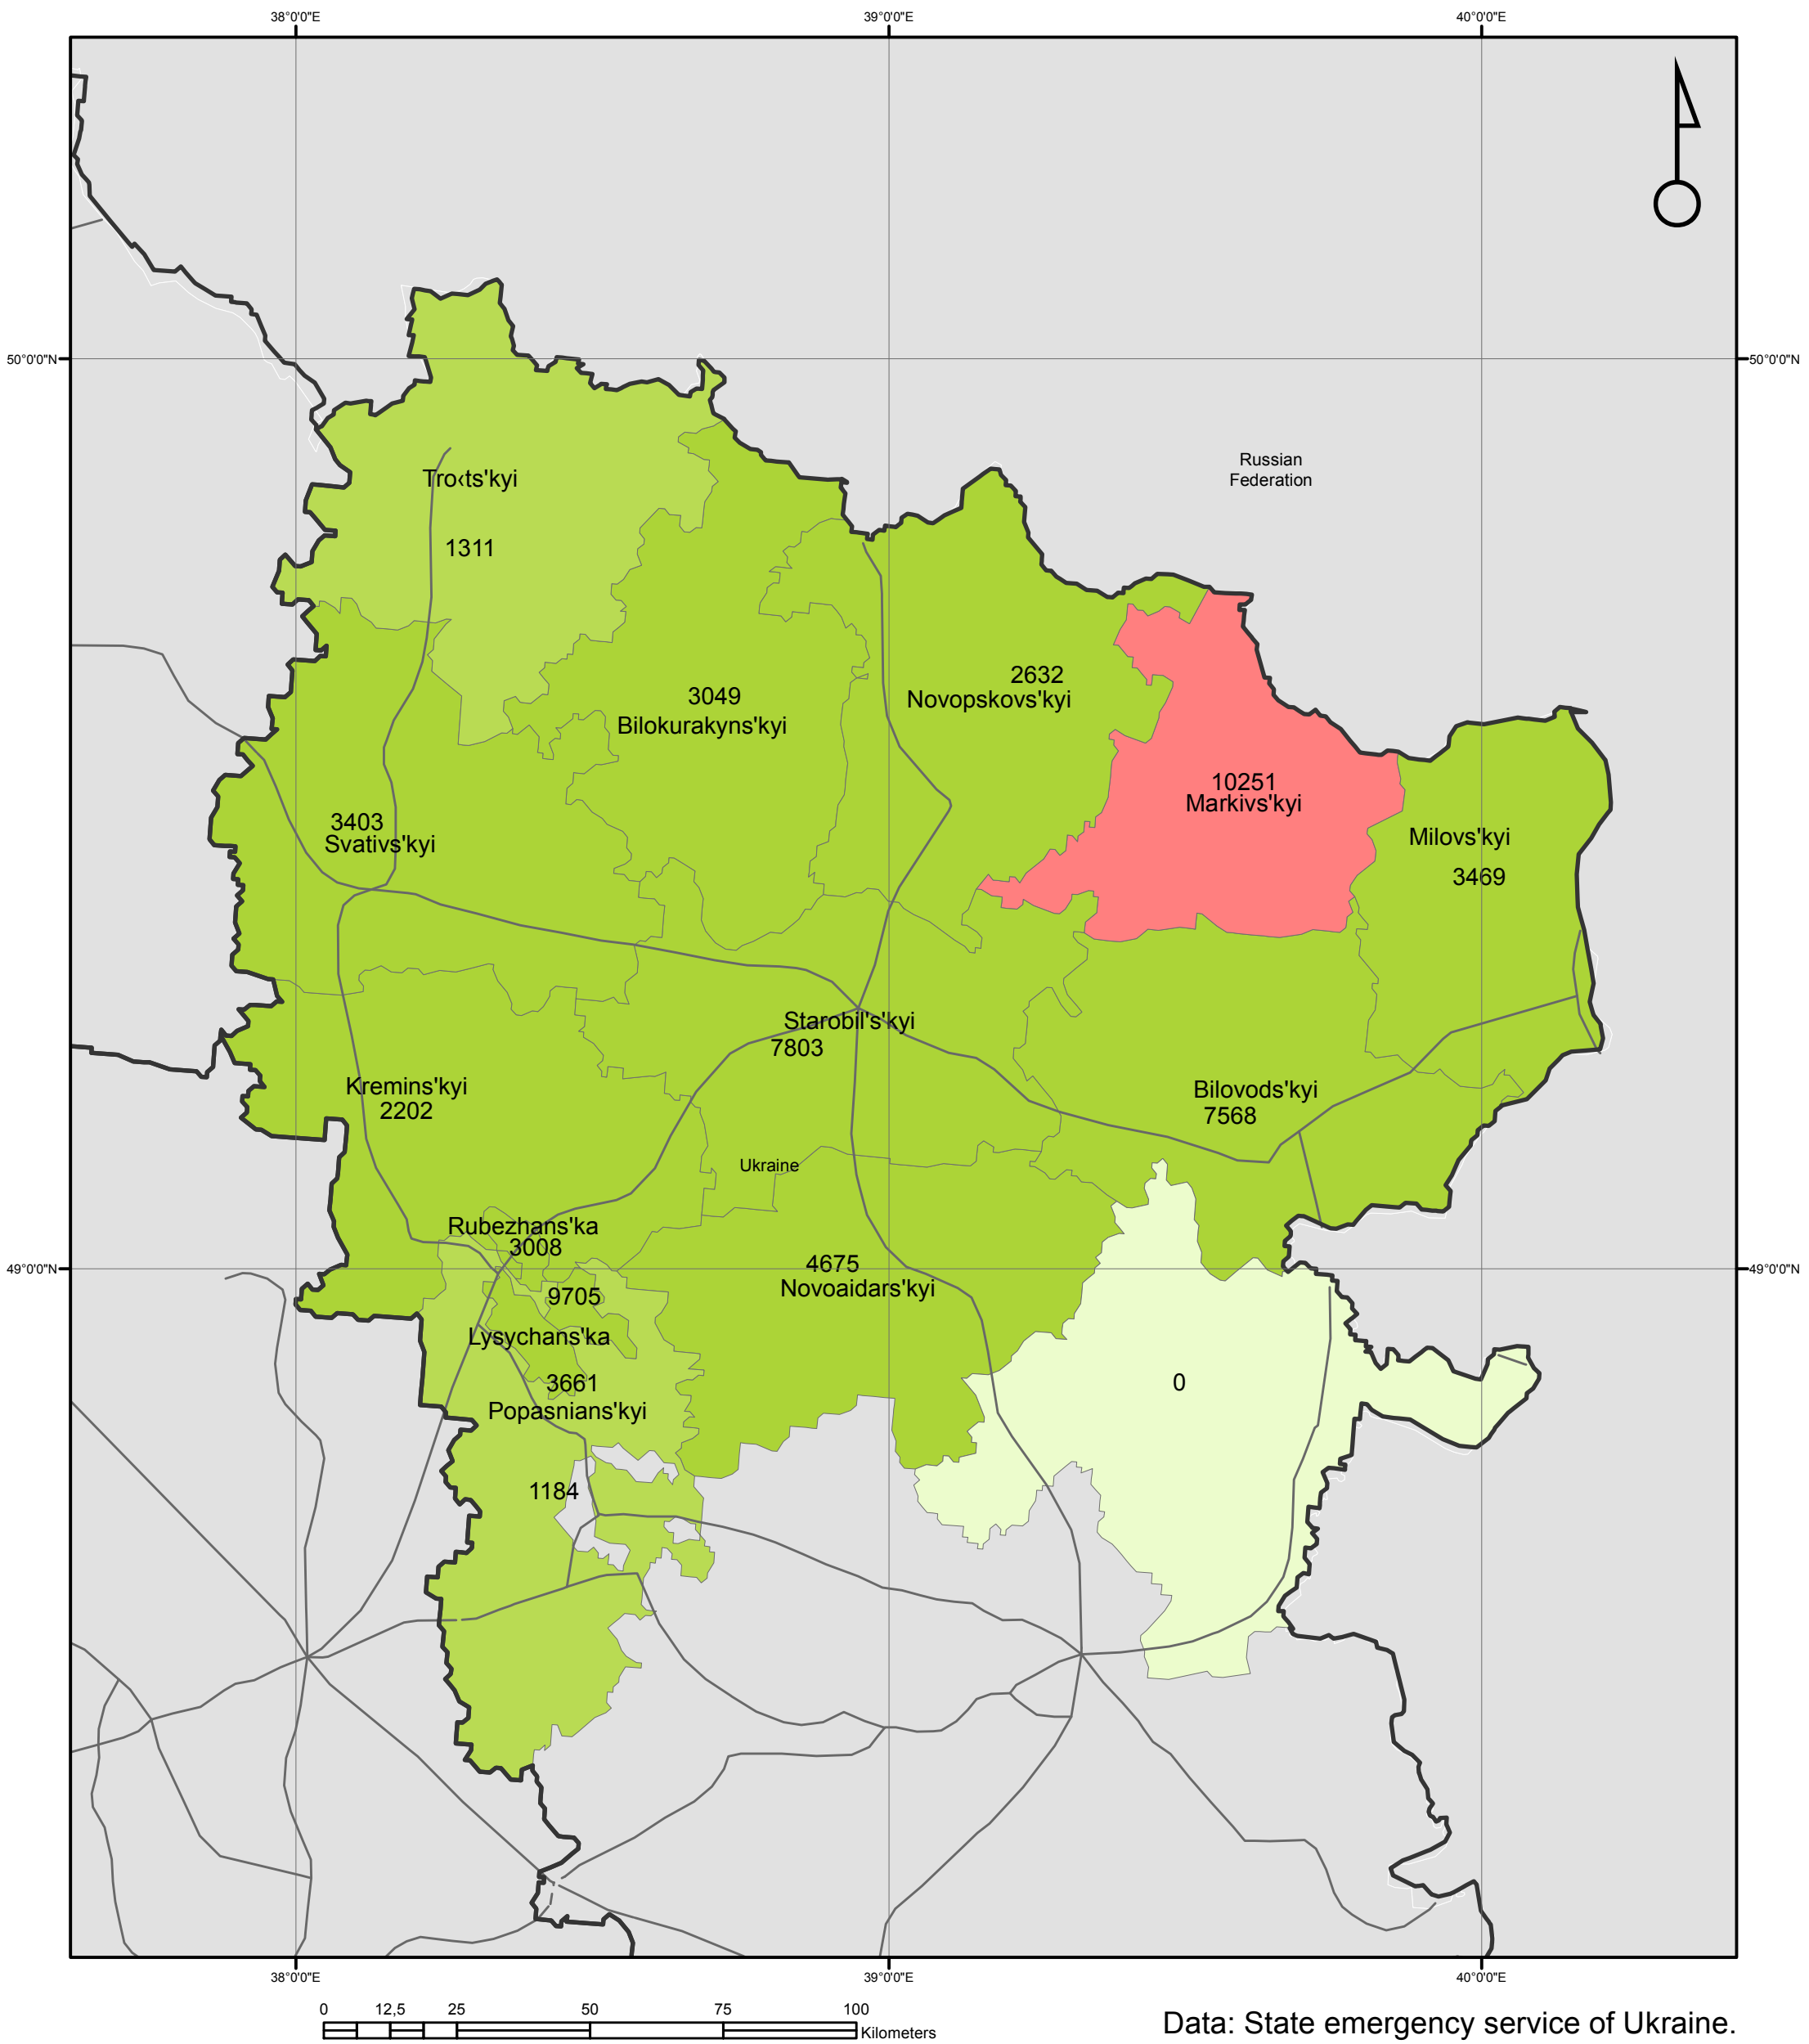

# Luhansk region shelter operation map as of 22 of December 2014.

Data: State emergency service of Ukraine.

## Legend

### Regions-1

#### Number of IDPs

- 0 - 100
- 101 - 250
- 251 - 500
- 501 - 1000
- 1001 - 1500
- 1501 - 10000
- 10001 - 82849

Disclaimer: The depiction and use of boundaries, geographic names and related data shown on maps and included in lists, tables, documents, and databases on this web site are not warranted to be error free nor do they necessarily imply official endorsement or acceptance by UNHCR or the United Nations.