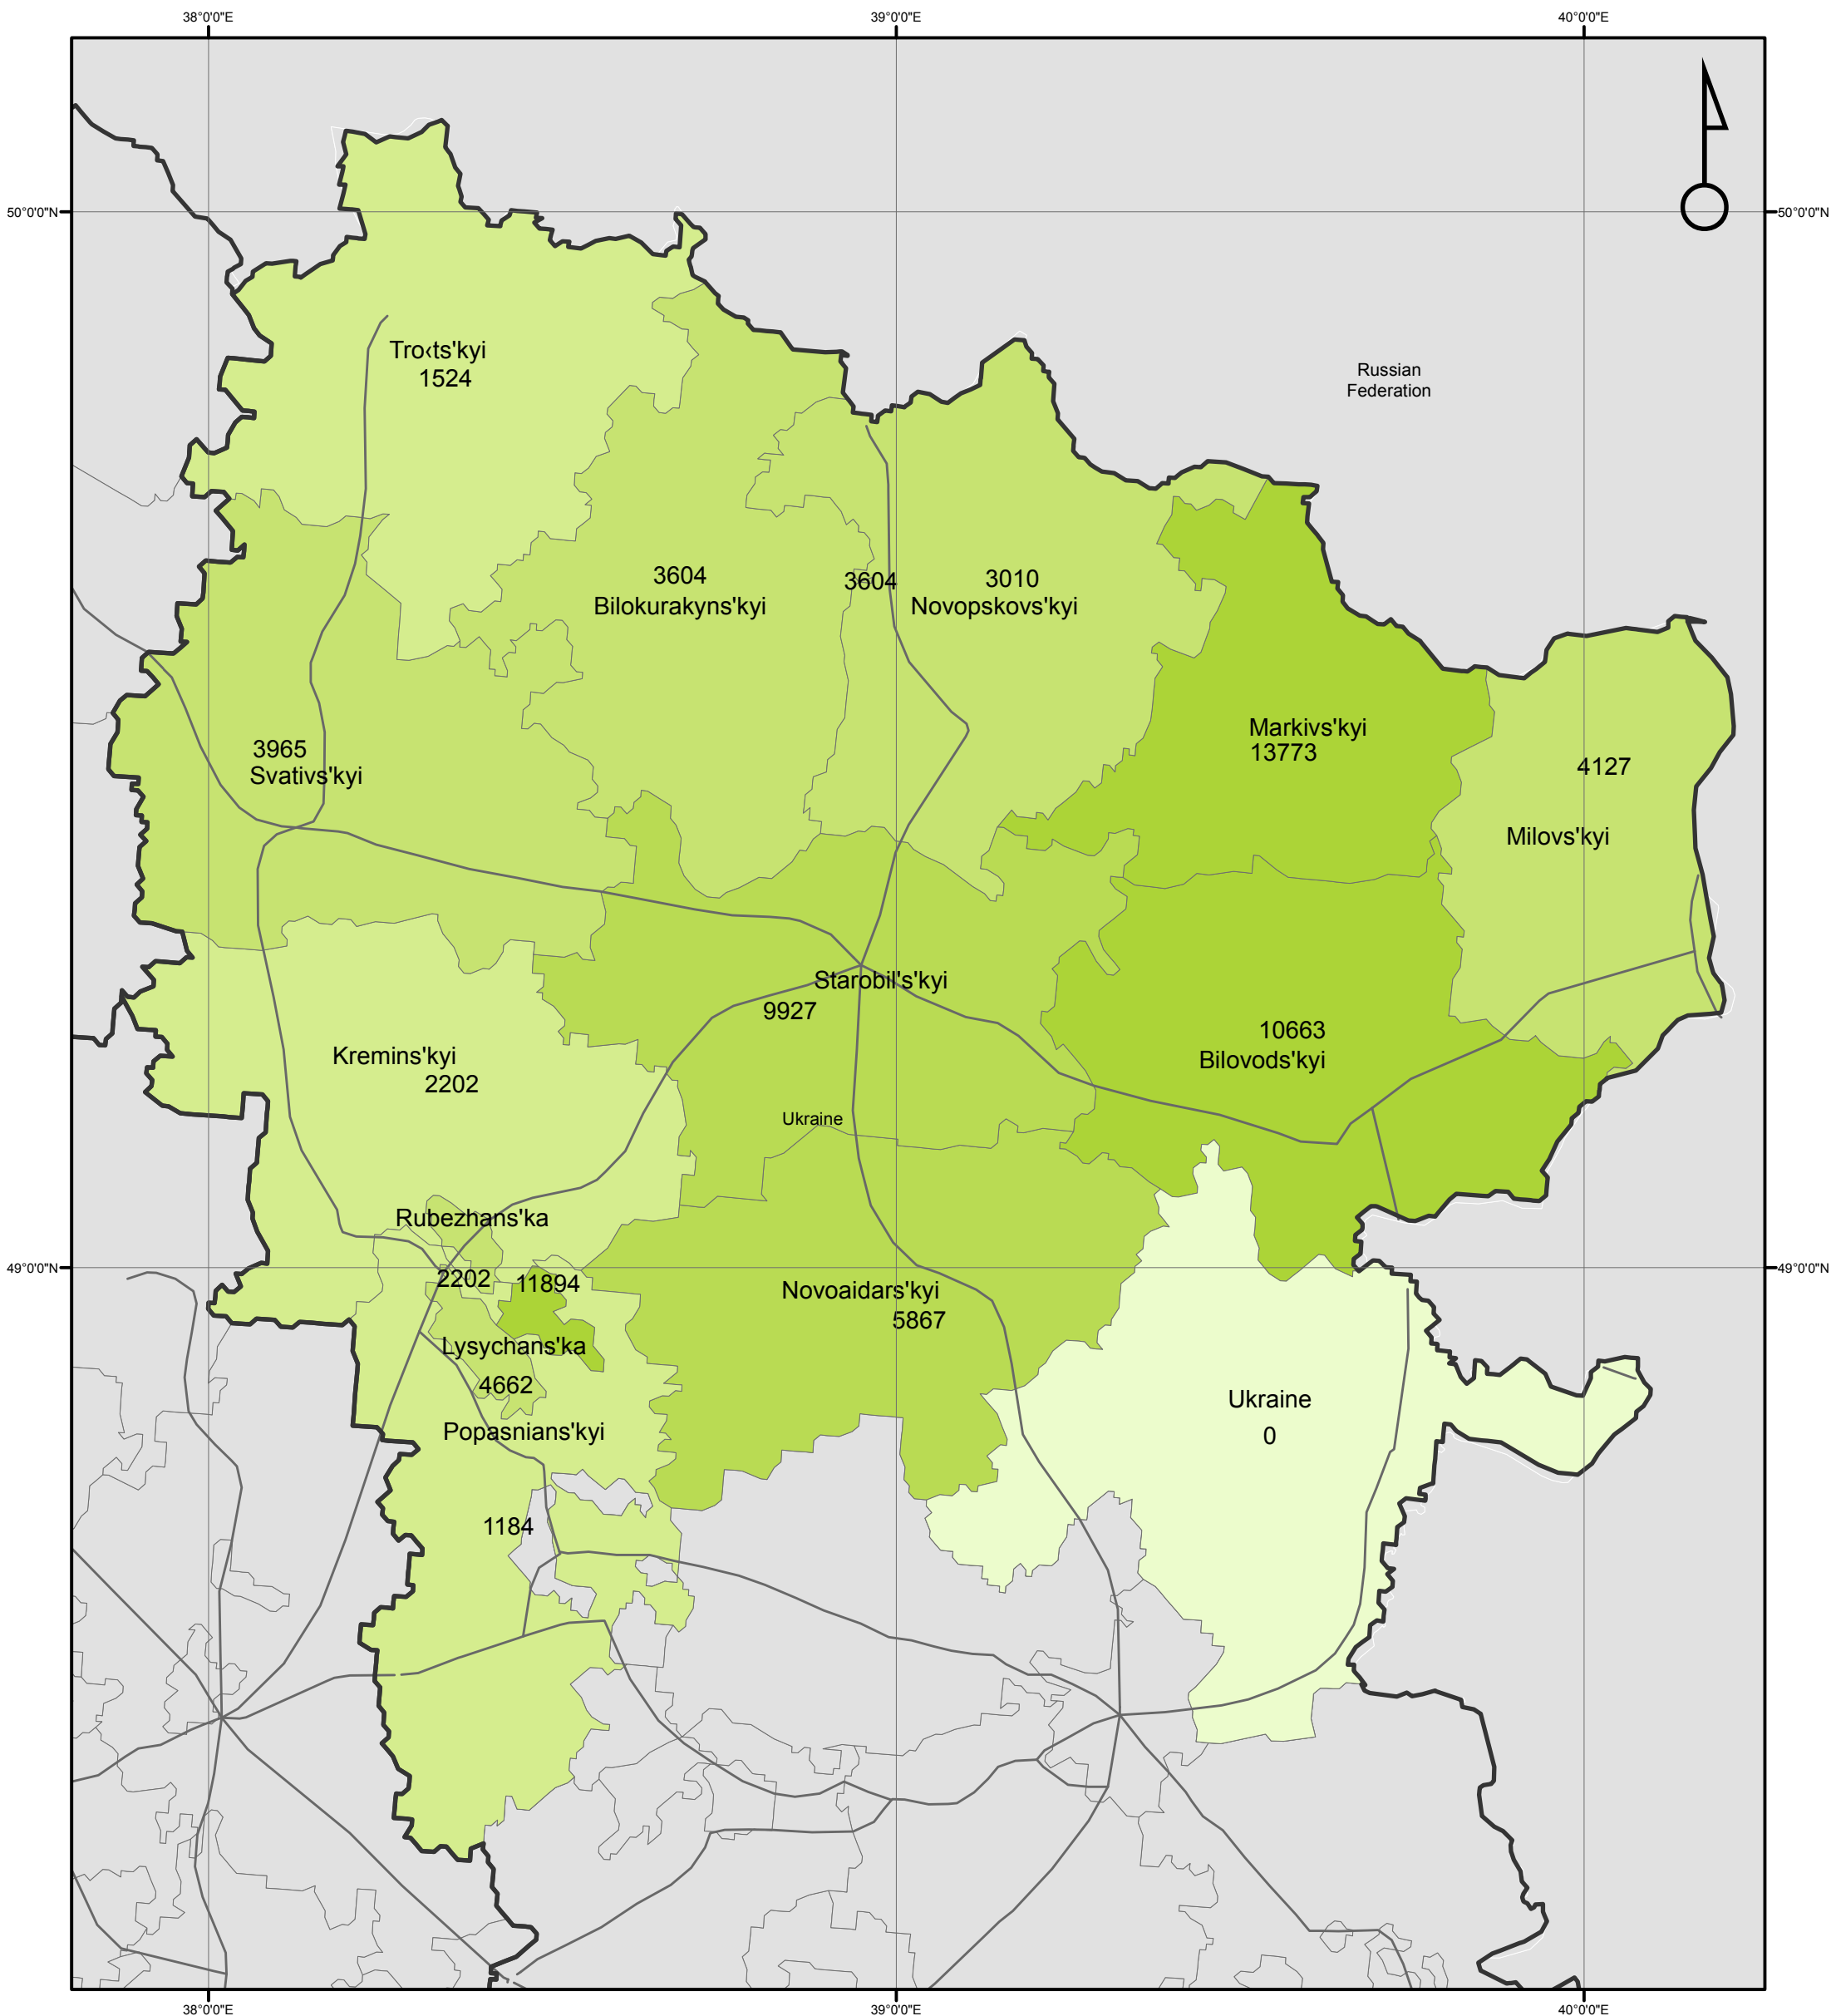

# Luhansk region shelter operation map as of 29 of December 2014.

Data: State emergency service of Ukraine.

## Legend

### Number of IDPs

- 0 - 500
- 501 - 1000
- 1001 - 2500
- 2501 - 5000
- 5001 - 10000
- 10001 - 20000
- 20001 - 82889

### Regions-1

- Regions-1

Disclaimer: The depiction and use of boundaries, geographic names and related data shown on maps and included in lists, tables, documents, and databases on this web site are not warranted to be error free nor do they necessarily imply official endorsement or acceptance by UNHCR or the United Nations.